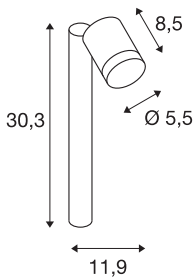

HELIA

outdoor floor stand, single-headed, LED, 3000K, IP55, anthracite, 8W, optional spike luminaire

The puristic HELIA path light and floor stand is made of aluminium and fitted with one lamp head. The luminaire is equipped with a warm-white high-voltage LED. The light, which comes in anthracite, is connected directly to the 230V mains supply. With protection class IP55, the floodlight is suitable for outdoor use. This luminaire contains dimmable LED lamps. The lamps in the luminaire cannot be replaced. The HELIA series also contains pendants, wall lights and display floodlights as such it can be used universally.

TECHNICAL DATA

Item no.	233275
Number of different light outlets	1
Rotating or tilting	rotary Bar and tiltable
IP Code	IP 55
Impact resistance class	IK 04
Assembly	Surface
Assembly details	Ground with Acc.
Primary nominal voltage	220-240V ~50/60Hz
Secondary power / voltage	500 mA
Safety class	I
Wattage	6.5 W
Minimum ambient temperature	-20 °C
Maximum ambient temperature	40 °C
Level of inrush current	4.5 A
Duration of inrush current	30 µs
Lumen	440 lm
Colour temperature	3000 Kelvin
Beam angle	35 °
Color	anthracite
CRI	80
LXXBXX data	L70B50
Service life	30000 h

Width	5.5 cm
Height	30.3 cm
Depth	11.9 cm
Net weight	0.774 kg
Gross weight	1.027 kg