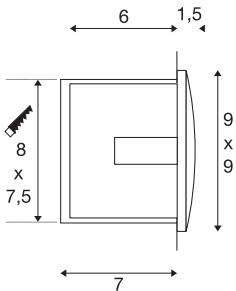

DOWNUNDER OUT LED S

outdoor recessed wall light, LED, 3000K, white

The DOWNUNDER OUT LED S recessed wall light is made of aluminium, and outfitted with high output SMD LEDs that produce downward directed, glare-free light emission. Thanks to its IP55 protection class, the luminaire is suitable for outdoor use. The luminaire is connected directly to the 230V mains supply. A mounting pot is included in the delivery for simple assembly.

TECHNICAL DATA

Item no.	233601
IP Code	IP 55
Assembly	Recessed
Assembly details	Wall
Primary nominal voltage	220-240V ~50/60Hz
Secondary power / voltage	300 mA
Safety class	I
Wattage	1.7 W
Minimum ambient temperature	-25 °C
Maximum ambient temperature	50 °C
Stroboscopic effect (SVM)	0.01
Lumen	65 lm
Colour temperature	3000 Kelvin
Color	white
CRI	80
LXXBXX data	L70B50
Service life	25000 h
Width	9 cm
Height	9 cm
Depth	5 cm
Net weight	0.257 kg
Gross weight	0.298 kg

Light Source

916595		Shape of cut-out	square
		Installation length	8 cm
		Installation width	7.5 cm
		Installation depth	7 cm
		BIG WHITE Page	823