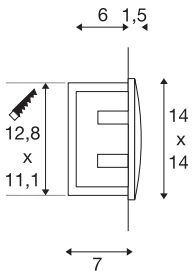

DOWNUNDER OUT LED L

outdoor recessed wall light, LED, 3000K, white

The DOWNUNDER OUT LED L recessed wall light is made of aluminium, and outfitted with high output SMD LEDs that produce downward directed, glare-free light emission. Thanks to its IP55 protection class, the luminaire is suitable for outdoor use. The luminaire is connected directly to the 230V mains supply. A mounting pot is included in the delivery for simple assembly.

TECHNICAL DATA

Item no.	233611
IP Code	IP 55
Assembly	Recessed
Assembly details	Wall
Primary nominal voltage	220-240V ~50/60Hz
Secondary power / voltage	300 mA
Safety class	I
Wattage	4 W
Minimum ambient temperature	-25 °C
Maximum ambient temperature	50 °C
Stroboscopic effect (SVM)	0
Lumen	155 lm
Colour temperature	3000 Kelvin
Color	white
CRI	80
LXXBXX data	L70B50
Service life	25000 h
Width	14 cm
Height	14 cm
Depth	5 cm
Net weight	0.493 kg
Gross weight	0.562 kg

Light Source

916417	
--------	---

Shape of cut-out	square
Installation length	12.8 cm
Installation width	11.1 cm
Installation depth	7 cm