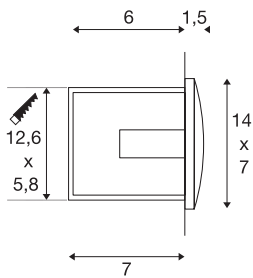

DOWNUNDER OUT LED M

outdoor recessed wall light, LED, 3000K, white

The DOWNUNDER OUT LED M recessed wall light is made of aluminium, and outfitted with high output SMD LEDs that produce downward directed, glare-free light emission. Thanks to its IP55 protection class, the luminaire is suitable for outdoor use. The luminaire is connected directly to the 230V mains supply. A mounting pot is included in the delivery for simple assembly.

TECHNICAL DATA

Item no.	233621
IP Code	IP 55
Assembly	Recessed
Assembly details	Wall
Primary nominal voltage	220-240V ~50/60Hz
Secondary power / voltage	300 mA
Safety class	I
Wattage	4 W
Minimum ambient temperature	-25 °C
Maximum ambient temperature	50 °C
Stroboscopic effect (SVM)	0
Lumen	155 lm
Colour temperature	3000 Kelvin
Color	white
CRI	80
LXXBXX data	L70B50
Service life	25000 h
Width	14 cm
Height	7 cm
Depth	5 cm
Net weight	0.324 kg
Gross weight	0.379 kg

Light Source

916417		Shape of cut-out	square
		Installation length	12.6 cm
		Installation width	5.8 cm
		Installation depth	7 cm
		BIG WHITE Page	823