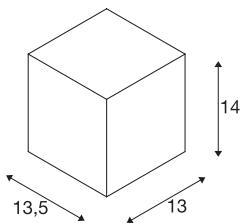

BIG THEO WALL

outdoor wall light, Flood down, LED, 3000K, anthracite, W/H/D 13/14/13.5 cm

The BIG THEO WALL LED is made of aluminium and glass. Thanks to the position of the built-in sockets, the installed luminaire produces a wide radiating cone of light. It is suitable for use outdoors thanks to its IP44 protection class. Thanks to the built-in LED driver, the electrical connection of the luminaire, which comes in several colour versions, is made directly to the 230V mains supply. In addition, the BIG THEO series includes wall and ceiling lights and is therefore universally deployable. This luminaire includes built-in LED lamps.

TECHNICAL DATA

Item no.	234525
Number of different light outlets	1
IP Code	IP 44
Impact resistance class	IK 02
Impact resistance	0.2 Joule
Assembly	Surface
Assembly details	Wall
Primary nominal voltage	100-277V ~50/60Hz
Secondary power / voltage	500 mA
Safety class	I
Wattage	21 W
Minimum ambient temperature	-20 °C
Maximum ambient temperature	35 °C
Stroboscopic effect (SVM)	0.13
Lumen	2000 lm
Colour temperature	3000 Kelvin
Beam angle	24 °
Color	anthracite
CRI	80
LXXBXX data	L70B50
Service life	30000 h
Width	13 cm

Light Source

916394	
--------	---

Height	14 cm
Depth	13.5 cm
Net weight	1.23 kg
Gross weight	1.463 kg
BIG WHITE Page	737