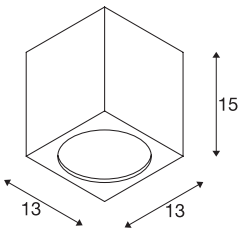

BIG THEO CEILING

outdoor ceiling light, LED, 3000K, anthracite

The BIG THEO CEILING LED ceiling light is made of aluminium and glass. Thanks to the position of the built-in sockets, the installed luminaire produces a wide radiating cone of light. It is suitable for use outdoors thanks to its IP44 protection class. Thanks to the built-in LED driver, the electrical connection of the luminaire, which comes in several colour versions, is made directly to the 230V mains supply. In addition, the BIG THEO series includes wall and ceiling lights and is therefore universally deployable. This luminaire includes built-in LED lamps.

TECHNICAL DATA

Item no.	234535
Number of different light outlets	1
IP Code	IP 44
Impact resistance class	IK 02
Impact resistance	0.2 Joule
Assembly	Surface
Assembly details	Ceiling
Primary nominal voltage	100-277V ~50/60Hz
Secondary power / voltage	500 mA
Safety class	I
Wattage	21 W
Minimum ambient temperature	-20 °C
Maximum ambient temperature	35 °C
Level of inrush current	17 A
Duration of inrush current	35 µs
Stroboscopic effect (SVM)	0.13
Lumen	2000 lm
Colour temperature	3000 Kelvin
Beam angle	24 °
Color	anthracite
CRI	80
LXXBXX data	L70B50

Light Source

916394		Service life	30000 h
		Length	13 cm
		Width	13 cm
		Depth	15 cm
		Net weight	1.334 kg
		Gross weight	1.506 kg
		BIG WHITE Page	797