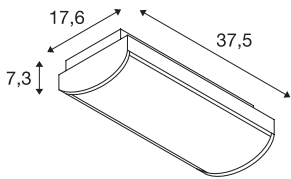

## P-LIGHT

ceiling light, LED, 6000K, IP65, rectangular, white, 6,5W

P-LIGHT suitable for use as emergency lighting for surface-mounted wall and ceiling lights. The safety lights are fitted with two built-in Ni-MH batteries with an automatic self-test and detection range of 30m. The emergency operating time of the luminaires is three hours. The luminaires can be operated permanently switched on / stand-by operation. The electrical connection is directly to the 230V supply. Other variants of the P-LIGHT series are available.

## TECHNICAL DATA

Item no.	240004
Number of different light outlets	1
IP Code	IP 65
Assembly	Surface
Assembly details	Ceiling,Wall
Primary nominal voltage	220-240V ~50/60Hz
Safety class	II
Wattage	5 W
Lumen	135 lm
Colour temperature	6000 Kelvin
Beam angle	110 °
Color	white
CRI	70
LXXBXX data	L70B50
Service life	25000 h
Light distribution	symmetric
Light outlet	direct
Width	37.5 cm
Height	17.6 cm
Depth	7.3 cm
Net weight	1.293 kg
Gross weight	1.438 kg