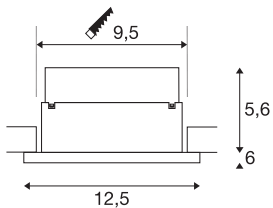

P-LIGHT

recessed fitting, LED, 6000K, round, white, 5W

P-LIGHT suitable for use as emergency lighting for wall and ceiling installation. The two rigid lamp heads are each fitted with a 2W LED. The safety lights are fitted with two built-in Ni-MH rechargeable batteries and an auto test function. The emergency operating time of the luminaires is three hours. The luminaires can be operated permanently switched on / stand-by operation. The electrical connection is directly to the 230V supply. Other variants of the P-LIGHT series are available.

TECHNICAL DATA

Item no.	240006
Number of different light outlets	1
IP Code	IP 20
Assembly	Recessed
Assembly details	Ceiling
Primary nominal voltage	220-240V ~50Hz
Safety class	II
Wattage	5 W
Lumen	120 lm
Colour temperature	6000 Kelvin
Beam angle	90 °
Color	white
CRI	70
LXXBXX data	L70B50
Service life	25000 h
Light distribution	symmetric
Light outlet	direct
Height	6.2 cm
Diameter	12.5 cm
Net weight	0.41 kg
Gross weight	0.477 kg
Shape of cut-out	round

Installation depth	7.5 cm
Installation diameter	9.5 cm

Accessories

240024	RECHARGEABLE BATTERY , for P-LIGHT, 7.2V, 1000mA
--------	--