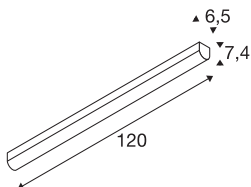

BENA

ceiling light, LED, 3000K, white, L/W/H 120/6.5/7.4 cm

The BENA LED 120 wall and ceiling light is a professional luminaire for surface mounting. There is a 28 Watt LED within the white frame which provides the necessary illumination strength. The luminaire is ideal for modern furnishings due to its functional light, and is optionally available in cold and warm white. Thanks to the built-in LED driver, the BENA LED 120 wall and ceiling light is ready for direct connection to the 230V mains power supply.

TECHNICAL DATA

Item no.	631337
Assembly	Surface
Assembly details	Ceiling,Wall
Primary nominal voltage	220-240V ~50/60Hz
Secondary power / voltage	700 mA
Safety class	I
Wattage	28 W
Minimum ambient temperature	-20 °C
Maximum ambient temperature	40 °C
Stroboscopic effect (SVM)	0.01
Lumen	3800 lm
Colour temperature	3000 Kelvin
Beam angle	120 °
Color	white
CRI	80
LXXBXX data	L70B50
Service life	50000 h
Length	120 cm
Width	6.5 cm
Height	7.4 cm
Net weight	1.898 kg
Gross weight	2.154 kg

Light Source

916391	 A logo consisting of a yellow arrow pointing to the right, with the letters 'A' and 'G' stacked vertically inside the arrow's shaft, and a 'D' inside the arrow's head.	BIG WHITE Page	433
--------	---	----------------	-----