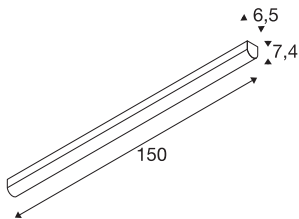

BENA

ceiling light, LED, 3000K, white, L/W/H 150/6.5/7.4 cm

The BENA LED 150 wall and ceiling light is a professional luminaire for surface mounting. There is a 38 Watt LED within the white frame which provides the necessary illumination strength. The luminaire is ideal for modern furnishings due to its functional light, and is optionally available in cold and warm white. Thanks to the built-in LED driver, the BENA LED 150 wall and ceiling light is ready for direct connection to the 230V mains power supply.

TECHNICAL DATA

Item no.	631339
Assembly	Surface
Assembly details	Ceiling,Wall
Primary nominal voltage	220-240V ~50/60Hz
Secondary power / voltage	700 mA
Safety class	I
Wattage	36 W
Minimum ambient temperature	-20 °C
Maximum ambient temperature	40 °C
Stroboscopic effect (SVM)	0.01
Lumen	5000 lm
Colour temperature	3000 Kelvin
Beam angle	120 °
Color	white
CRI	80
LXXBXX data	L70B50
Service life	50000 h
Length	150 cm
Width	6.5 cm
Height	7.4 cm
Net weight	2.393 kg
Gross weight	2.68 kg

Light Source

916600	 A logo consisting of a yellow arrow pointing to the right, with the letters 'A' and 'G' stacked vertically inside the arrow's shaft, and a large 'D' to the right of the arrow's head.	BIG WHITE Page	433
--------	--	----------------	-----