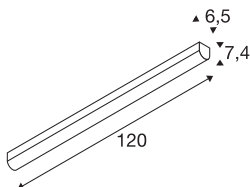

BENA

ceiling light, LED, 4000K, white, L/W/H 120/6.5/7.4 cm

The BENA LED 120 wall and ceiling light is a professional luminaire for surface mounting. There is a 28 Watt LED within the white frame which provides the necessary illumination strength. The luminaire is ideal for modern furnishings due to its functional light, and is optionally available in cold and warm white. Thanks to the built-in LED driver, the BENA LED 120 wall and ceiling light is ready for direct connection to the 230V mains power supply.

TECHNICAL DATA

Item no.	631347
Assembly	Surface
Assembly details	Ceiling, Wall
Primary nominal voltage	220-240V ~50/60Hz
Secondary power / voltage	700 mA
Safety class	I
Wattage	28 W
Minimum ambient temperature	-20 °C
Maximum ambient temperature	40 °C
Stroboscopic effect (SVM)	0.01
Lumen	4000 lm
Colour temperature	4000 Kelvin
Beam angle	120 °
Color	white
CRI	80
LXXBXX data	L70B50
Service life	50000 h
Length	120 cm
Width	6.5 cm
Height	7.4 cm
Net weight	1.963 kg
Gross weight	2.226 kg