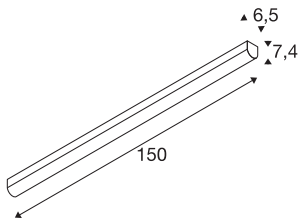

## BENA

ceiling light, LED, 4000K, white, L/W/H 150/6.5/7.4 cm

The BENA LED 150 wall and ceiling light is a professional luminaire for surface mounting. There is a 38 Watt LED within the white frame which provides the necessary illumination strength. The luminaire is ideal for modern furnishings due to its functional light, and is optionally available in cold and warm white. Thanks to the built-in LED driver, the BENA LED 150 wall and ceiling light is ready for direct connection to the 230V mains power supply.

## TECHNICAL DATA

|                             |                   |
|-----------------------------|-------------------|
| Item no.                    | 631349            |
| Assembly                    | Surface           |
| Assembly details            | Ceiling,Wall      |
| Primary nominal voltage     | 220-240V ~50/60Hz |
| Secondary power / voltage   | 700 mA            |
| Safety class                | I                 |
| Wattage                     | 36 W              |
| Minimum ambient temperature | -20 °C            |
| Maximum ambient temperature | 40 °C             |
| Stroboscopic effect (SVM)   | 0.01              |
| Lumen                       | 5400 lm           |
| Colour temperature          | 4000 Kelvin       |
| Beam angle                  | 120 °             |
| Color                       | white             |
| CRI                         | 80                |
| LXXBXX data                 | L70B50            |
| Service life                | 50000 h           |
| Length                      | 150 cm            |
| Width                       | 6.5 cm            |
| Height                      | 7.4 cm            |
| Net weight                  | 2.329 kg          |
| Gross weight                | 2.61 kg           |