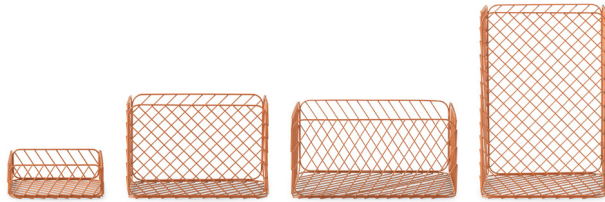

TRACK

TRACK

ACCESSORIES / FURNITURE / LIGHTING

DESIGNER / YEAR OF DESIGN

Simon Legald, 2018

MATERIAL

Powder Coated Steel

COLOURS

DIMENSIONS

Track Basket 25x25xH9 / H: 9 x L: 25 x D: 25
 Track Basket 37x23xH25 / H: 25 x L: 37 x D: 23
 Track Basket 34x43,5xH20,5 / H: 20,5 x L: 43,5 x D: 34
 Track Basket 33x33xH49 / H: 49 x L: 33 x D: 33