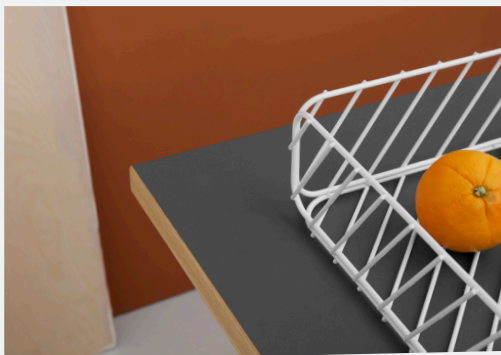

TRACK

TRACK

ACCESSORIES / FURNITURE / LIGHTING

DESIGNER / YEAR OF DESIGN

Simon Legald, 2018

MATERIAL

Powder Coated Steel

COLOURS

DIMENSIONS

Track Basket 25x25xH9 / H: 9 x L: 25 x D: 25
 Track Basket 37x23xH25 / H: 25 x L: 37 x D: 23
 Track Basket 34x43,5xH20,5 / H: 20,5 x L: 43,5 x D: 34
 Track Basket 33x33xH49 / H: 49 x L: 33 x D: 33