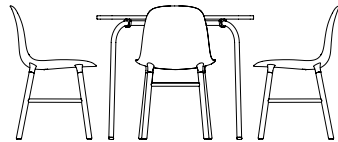

TABLE OVERVIEW

MY TABLE

MY TABLE

My Table 90x90cm

- 4 x Ace Chair
- 4 x Herit Chair
- 4 x Form Chair
- 4 x Form Chair Swivel
- 4 x Form Chair Swivel 5 Legs Gaslift
- 4 x Form Chair Stacking
- 4 x Just Chair
- 4 x My Chair

- 4 x Herit Armchair
- 4 x Form Armchair
- 4 x Form Armchair Swivel
- 4 x Form Armchair Swivel 5 Legs Gaslift
- 4 x Knot Chair

normann
COPENHAGEN

MY TABLE

My Table 90x200cm

- 6 x Ace Chair
- 6 x Herit Chair
- 6 x Form Chair
- 6 x Form Chair Swivel
- 6 x Form Chair Swivel 5 Legs Gaslift
- 6 x Form Chair Stacking
- 6 x Just Chair
- 6 x My Chair