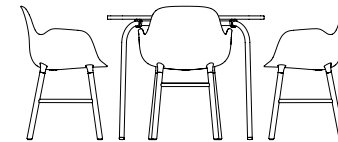

TABLE OVERVIEW

MY TABLE

MY TABLE

My Table 90x90cm

- 4 x Ace Chair
- 4 x Herit Chair
- 4 x Form Chair
- 4 x Form Chair Swivel
- 4 x Form Chair Swivel 5 Legs Gaslift
- 4 x Form Chair Stacking
- 4 x Just Chair
- 4 x My Chair

- 4 x Herit Armchair
- 4 x Form Armchair
- 4 x Form Armchair Swivel
- 4 x Form Armchair Swivel 5 Legs Gaslift
- 4 x Knot Chair

normann
COPENHAGEN

MY TABLE

My Table 90x200cm

- 6 x Ace Chair
- 6 x Herit Chair
- 6 x Form Chair
- 6 x Form Chair Swivel
- 6 x Form Chair Swivel 5 Legs Gaslift
- 6 x Form Chair Stacking
- 6 x Just Chair
- 6 x My Chair