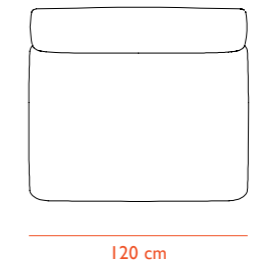

## Rope Modular Sofa

100 narrow - left armrest

110 narrow - center

120 narrow - right armrest

150 narrow corner

## Rope Modular Sofa

300 wide - left armrest

310 wide - center

320 wide - right armrest

330 wide - open right

340 wide - open left

400 wide - chaise longue left armrest

410 wide - chaise longue center