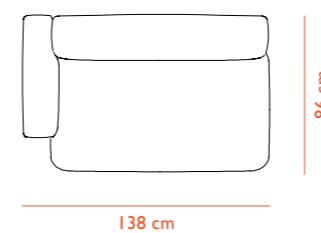

## Rope Modular Sofa

100 narrow - left armrest

110 narrow - center

120 narrow - right armrest

150 narrow corner

## Rope Modular Sofa

300 wide - left armrest

310 wide - center

320 wide - right armrest

330 wide - open right

340 wide - open left

400 wide - chaise longue left armrest

410 wide - chaise longue center