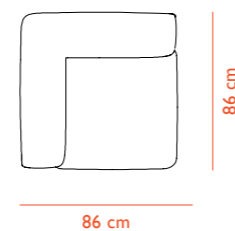

## Rope Modular Sofa

100 narrow - left armrest

110 narrow - center

120 narrow - right armrest

150 narrow corner

## Rope Modular Sofa

300 wide - left armrest

310 wide - center

320 wide - right armrest

330 wide - open right

340 wide - open left

400 wide - chaise longue left armrest

410 wide - chaise longue center