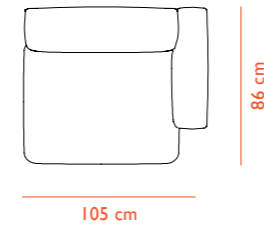

## Rope Modular Sofa

100 narrow - left armrest

110 narrow - center

120 narrow - right armrest

150 narrow corner

## Rope Modular Sofa

300 wide - left armrest

310 wide - center

320 wide - right armrest

330 wide - open right

340 wide - open left

400 wide - chaise longue left armrest

410 wide - chaise longue center