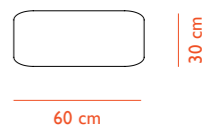

## Rope Modular Sofa

300 wide - left armrest

310 wide - center

320 wide - right armrest

330 wide - open right

340 wide - open left

400 wide - chaise longue left armrest

410 wide - chaise longue center

420 wide - chaise longue right armrest

700 pouf - small

710 pouf - large

800 cushion

801 cushion