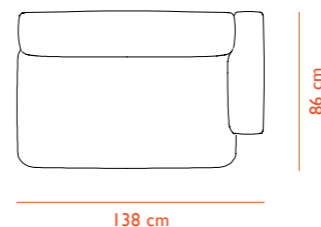

## Rope Modular Sofa

100 narrow - left armrest

110 narrow - center

120 narrow - right armrest

150 narrow corner

## Rope Modular Sofa

300 wide - left armrest

310 wide - center

320 wide - right armrest

330 wide - open right

340 wide - open left

400 wide - chaise longue left armrest

410 wide - chaise longue center

420 wide - chaise longue right armrest

700 pouf - small

710 pouf - large

800 cushion

801 cushion