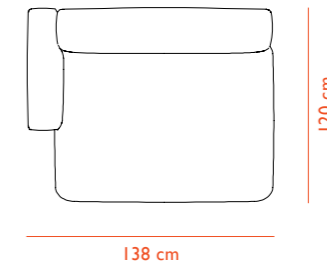

## Rope Modular Sofa

100 narrow - left armrest

110 narrow - center

120 narrow - right armrest

150 narrow corner

## Rope Modular Sofa

300 wide - left armrest

310 wide - center

320 wide - right armrest

330 wide - open right

340 wide - open left

400 wide - chaise longue left armrest

410 wide - chaise longue center

420 wide - chaise longue right armrest

700 pouf - small

710 pouf - large

800 cushion

801 cushion