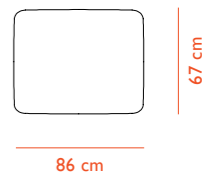

700 pouf - small