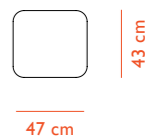

## Rope Modular Sofa

300 wide - left armrest

310 wide - center

320 wide - right armrest

330 wide - open right

340 wide - open left

400 wide - chaise longue left armrest

410 wide - chaise longue center

420 wide - chaise longue right armrest

700 pouf - small

710 pouf - large

800 cushion

801 cushion