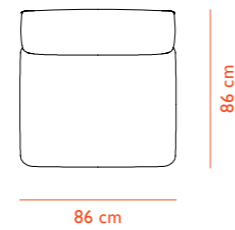

## Rope Modular Sofa

100 narrow - left armrest

110 narrow - center

120 narrow - right armrest

150 narrow corner

## Rope Modular Sofa

300 wide - left armrest

310 wide - center

320 wide - right armrest

330 wide - open right

340 wide - open left

400 wide - chaise longue left armrest

410 wide - chaise longue center