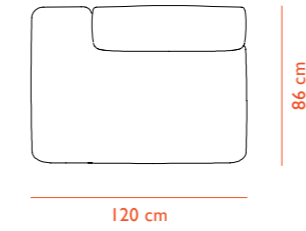

## Rope Modular Sofa

100 narrow - left armrest

110 narrow - center

120 narrow - right armrest

150 narrow corner

## Rope Modular Sofa

300 wide - left armrest

310 wide - center

320 wide - right armrest

330 wide - open right

340 wide - open left

400 wide - chaise longue left armrest

410 wide - chaise longue center