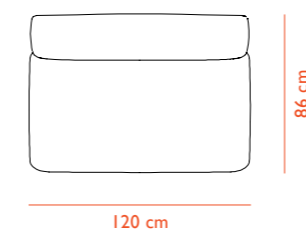

## Rope Modular Sofa

100 narrow - left armrest

110 narrow - center

120 narrow - right armrest

150 narrow corner

## Rope Modular Sofa

300 wide - left armrest

310 wide - center

320 wide - right armrest

330 wide - open right

340 wide - open left

400 wide - chaise longue left armrest

410 wide - chaise longue center