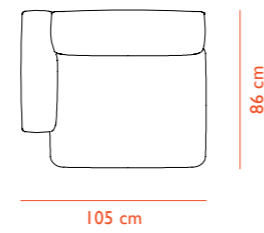

## Rope Modular Sofa

100 narrow - left armrest

110 narrow - center

120 narrow - right armrest

150 narrow corner

## Rope Modular Sofa

300 wide - left armrest

310 wide - center

320 wide - right armrest

330 wide - open right

340 wide - open left

400 wide - chaise longue left armrest

410 wide - chaise longue center