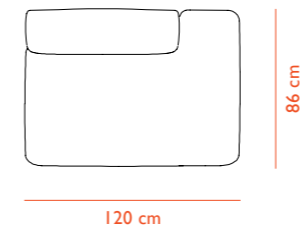

## Rope Modular Sofa

100 narrow - left armrest

110 narrow - center

120 narrow - right armrest

150 narrow corner

## Rope Modular Sofa

300 wide - left armrest

310 wide - center

320 wide - right armrest

330 wide - open right

340 wide - open left

400 wide - chaise longue left armrest

410 wide - chaise longue center