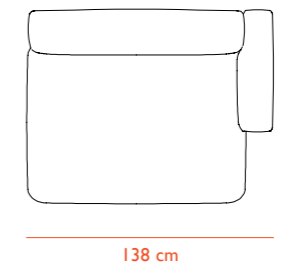

## Rope Modular Sofa

100 narrow - left armrest

110 narrow - center

120 narrow - right armrest

150 narrow corner

## Rope Modular Sofa

300 wide - left armrest

310 wide - center

320 wide - right armrest

330 wide - open right

340 wide - open left

400 wide - chaise longue left armrest

410 wide - chaise longue center

420 wide - chaise longue right armrest

700 pouf - small

710 pouf - large

800 cushion

801 cushion