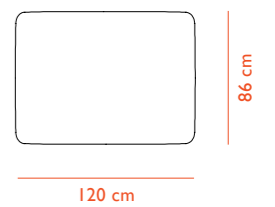

710 pouf - large