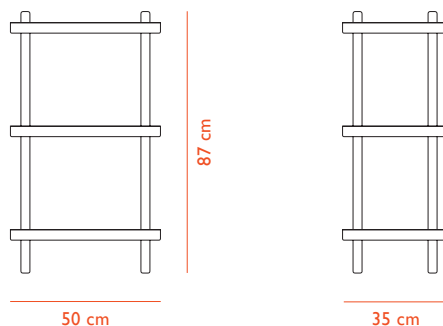

BLOCK SHELF

The Block Shelf is a new piece of design furniture based on the popular series of Block trolley tables. Using just a few very effective ideas, designer Simon Legald has created an elegant storage solution, where rounded contours and a permeating sense of simplicity give rise to an honest and contemporary design.

Block Shelf

DESCRIPTION

The Block Shelf is a versatile piece of furniture that can be placed anywhere in the home. Its discreet yet spacious format makes it suitable for use in multiple spaces, from your entrance hall or kitchen through to your home bar or summer house. With its minimalist design, Block can change its character depending on the surroundings it is placed in and how it is used.

DESIGN

Simon Legald, 2019

MATERIAL

Tabletop: Powder Coated Steel

Legs: Lacquered Ash

CONSTRUCTION

The Block Shelf consists of three spacious tray shelves held up by a light yet solid wooden frame. The shelving unit is available in two monochrome contrast colors: white and black. The Block Shelf can be placed against a wall, together with other Block Shelves, or used as a free-standing piece of furniture in almost any room.