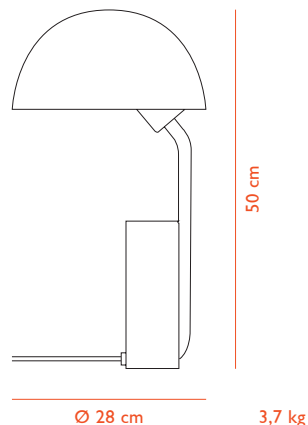

CAP
EU Version

Cap Table Lamp - EU Version

DESCRIPTION

In spite of its simple, geometrical shape, Cap oozes with personality. The inspiration is drawn from the cartoon character Calimero, a charming little chicken with an eggshell on its head, which gave the idea for the large, semicircular lampshade. The shade is rotatable, making it possible to direct the light.

DESIGN

KaschKasch, 2014

MATERIAL

Powder Coated Steel

CONSTRUCTION

Cap is a functional table lamp with a rotatable shade. Its cylindrical base with a sloping pole holds the included bulb. The lamp shade slides over the bulb, turning it into a smooth rotation point of the lamp. The shade is white on the inside for optimal light reflection.