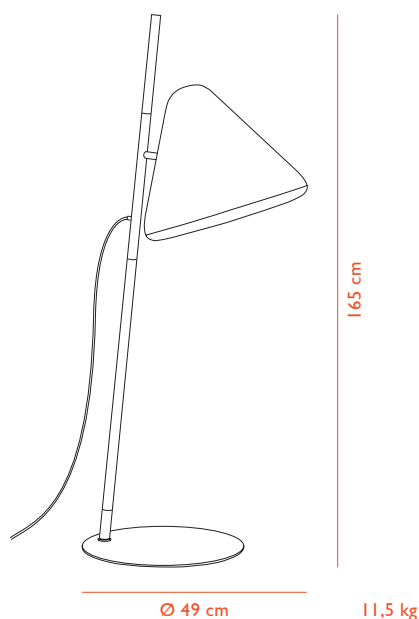

HELLO

EU Version

normann
COPENHAGEN

Hello Floor Lamp - EU Version

DESCRIPTION

The Hello floor lamp has a futuristic expression with the round forms of its shade and body giving the lamp personality and character. Hello's inner shade in acrylic reflects the light and creates a pleasant surrounding light. The body, made of beech, contrasts the steel shade and adds warmth to the floor lamp.

DESIGN

Jonas Wagell, 2012

MATERIAL

Powder Coated Steel / Lacquered Beech / Acrylic Diffuser

CONSTRUCTION

The floor lamp is constructed from a body in beech, which connects a steel shade and a round base. The large lamp shade is covered at the bottom with a light diffuser in acrylic.