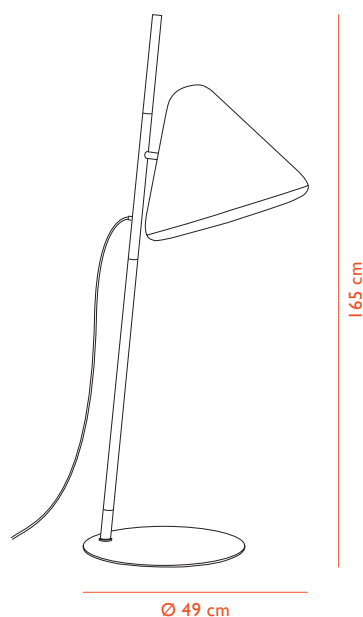

### DESCRIPTION

The Hello floor lamp has a futuristic expression with the round forms of its shade and body giving the lamp personality and character. Hello's inner shade in acrylic reflects the light and creates a pleasant surrounding light. The body, made of beech, contrasts the steel shade and adds warmth to the floor lamp.

### CONSTRUCTION

The floor lamp is constructed from a body in beech, which connects a steel shade and a round base. The large lamp shade is covered at the bottom with a light diffuser in acrylic.