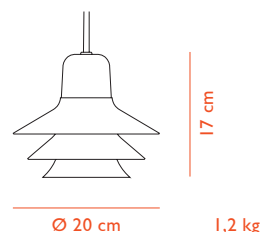

IKONO

EU Version

normann
COPENHAGEN

Ikono Lamp Small - EU Version

DESCRIPTION

The Ikono pendant lamp is based on the Danish lighting tradition, but the designer has stripped the design down to its essence and eliminated any unnecessary components and screws. This gives Ikono both a soft and graphic feel. The lamp is made up of a cone-shaped glass cylinder and two colored steel shades in matching tones, which rest on the glass.

DESIGN

Simon Legald, 2013

MATERIAL

Glass / Powder Coated Steel

CONSTRUCTION

The Ikono lamp combines a cone-shaped glass cylinder with two colored steel shades in matching tones which rest on the glass. The light is directed by the top shade while the lower shade ensures anti-dazzle.