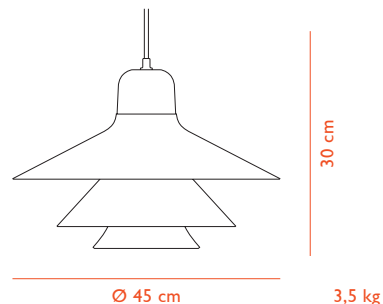

Ikono Lamp Large - EU Version