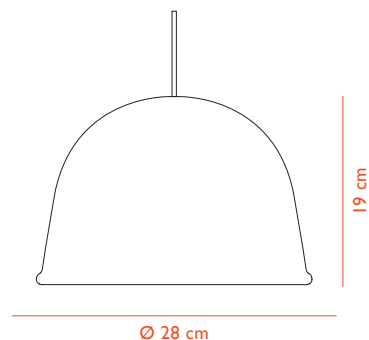

Local Lamp - EU Version

DESCRIPTION

The Local lamp has grown out of the mood in simple bars and relaxed restaurants, where pools of light beneath suspended lampshades create atmospheric social spots. With this ambience as his point of departure, the designer has created an understated pendant lamp with a simple and welcoming silhouette.

DESIGN

Jonas Wagell, 2018

MATERIAL

Powder Coated Steel

CONSTRUCTION

The Local lamp is made with a suspended spun steel shade reinforced with a metal fold at the edge.

MAINTENANCE

Clean with damp cloth. Avoid use of all-purpose cleaners and other degreasing deytergents.

CORD

4 m textile cord, matching color (white/grey/black/elm green).

CANOPY

Included, white or black color, H: 7,7 x Ø: 9 cm 0,04 kg

DIMMABLE FUNCTION

Yes - with dimmable light source. Ensure your dimmer is compatible with LED.

VOLTAGE

220-240V

MAX LOAD

60 W

FREQUENCY

50/60 Hz

IP RATING

IP20

CLASSIFICATION

Class II

SOCKET

E27

LIGHT SOURCE - RECOMMENDED

Art. No.: 504053, LED E27 EU, not dimmable

Power: 8 W

CCT: 2 700 K

Output: 800 lm

Life Span: 15 000 h

CRI: ~ 80