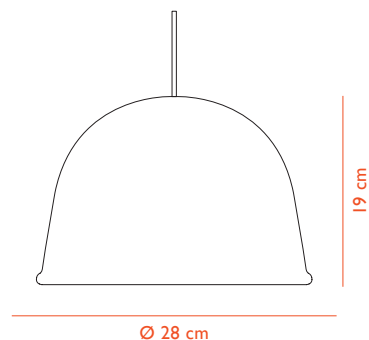

Local Lamp - US Version

DESCRIPTION

The Local lamp has grown out of the mood in simple bars and relaxed restaurants, where pools of light beneath suspended lampshades create atmospheric social spots. With this ambience as his point of departure, the designer has created an understated pendant lamp with a simple and welcoming silhouette.

DESIGN

Jonas Wagell, 2018

MATERIAL

Powder Coated Steel

CONSTRUCTION

The Local lamp is made with a suspended spun steel shade reinforced with a metal fold at the edge.

MAINTENANCE

Clean with damp cloth. Avoid use of all-purpose cleaners and other degreasing deytergents.

CORD

4 m textile cord, matching color (white/grey/black/elm green).

CANOPY

Included, white or black color, H: 7,7 x Ø: 9 cm 0,04 kg

DIMMABLE FUNCTION

Yes - with dimmable light source. Ensure your dimmer is compatible with LED.

VOLTAGE

120V

MAX LOAD

60 W

FREQUENCY

60 Hz

IP RATING

IP20

CLASSIFICATION

Class I

SOCKET

E26

LIGHT SOURCE - RECOMMENDED

Art. No.: 504062, LED E26 US, not dimmable

Power: 8 W

CCT: 2 700 K

Output: 800 lm

Life Span: 15 000 h

CRI: ~ 80