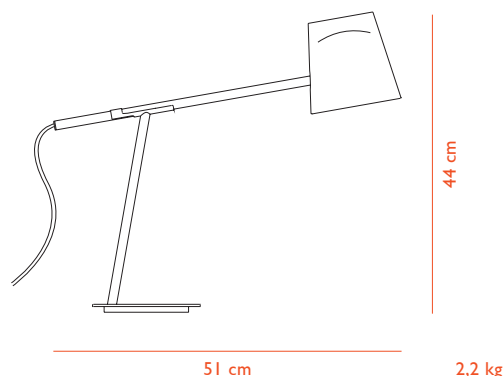

Momento Table Lamp - EU Version

DESCRIPTION

The Momento table lamp is the designers Daniel Debiassi and Federico Sandri's idea of a new and simplified version of the classic office lamp. In Momento's design, the typical technical office lamp details have been replaced by an elegantly balanced architecture, which is easy to adjust to the lighting need of the moment.

DESIGN

Daniel Debiassi & Federico Sandri, 2016

MATERIAL

Powder Coated Metal

CONSTRUCTION

Momento's lampshade is held by a metal stick, which rests on a tilted pole base. The parts are connected with a semi-locked construction, so that the top stick can be turned and moved manually. The table lamp has been designed with a permanently integrated energy-efficient LED lighting source and integrated dispersion lens. A circular dimmer is placed on the side of the lamp shade.

MAINTENANCE

Clean with damp cloth. Avoid use of all-purpose cleaners and other degreasing detergents.

CORD

2 m textile cord, matching color (white / grey / black / petrol green).

DIMMABLE FUNCTION

Yes.

VOLTAGE

220-240V

FREQUENCY

50/60 Hz

IP RATING

IP20

CLASSIFICATION

Class III

LIGHT SOURCE - INCLUDED

LED included: SMD2835

Power: 5,4 W

CCT: 3000 K $\pm$ 2000 K

Output: 350 lm

Lifetime: 30 000 h

CRI: $\sim$ 80

LED DRIVER

PRI: 100-240V - 50/60Hz

SEC: DC3-25V 350 mA

Load: 7 W (Max)

GENERAL STANDARD & CERTIFICATES

EN 60598-2-4: 1997

EN 60598-1: 2015

EN 62031: 2008+A1: 2013+A2: 2015 EN 62471: 2008

EN 62493: 2015