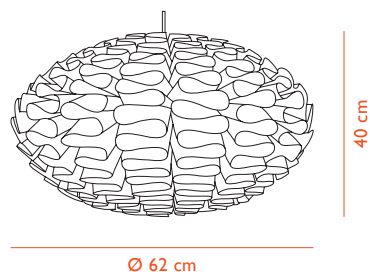

COLOR

Norm 03 Lamp Large - US Version

DESCRIPTION

Norm 03 is a modern lampshade consisting of 39 pieces, which is easy to assemble without the need for any tools or glue. Two long foil strips fold in and out of each other in a snake-like pattern, creating, in their own way, order from chaos. The organic shape kindles memories of the sixties and when lit, Norm 03 provides a sculptural light effect on the wall.