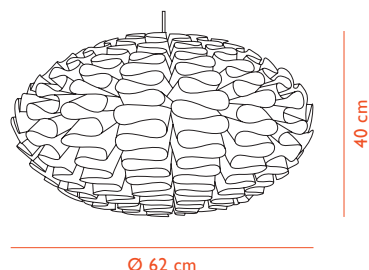

SOCKET, CORD & CANOPY - RECOMMENDED

Art. No.: 505002, cord with fitting & canopy EU white color.

LIGHT SOURCE - RECOMMENDED

Art. No.: 504052, LED E27 EU, not dimmable

Power: 8 W

CCT: 2700 K

Output: 800 lm

Life Span: 15 000 h

CRI: ~ 80

COLOR

White

Norm 03 Lamp Large

DESCRIPTION

Norm 03 is a modern lampshade consisting of 39 pieces, which is easy to assemble without the need for any tools or glue. Two long foil strips fold in and out of each other in a snake-like pattern, creating, in their own way, order from chaos. The organic shape kindles memories of the sixties and when lit, Norm 03 provides a sculptural light effect on the wall.