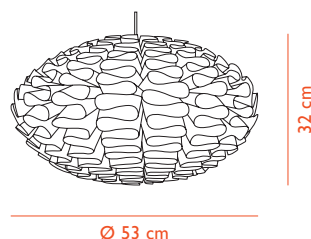

Norm 03 Lamp Small - US Version

DESCRIPTION

Norm 03 is a modern lampshade consisting of 39 pieces, which is easy to assemble without the need for any tools or glue. Two long foil strips fold in and out of each other in a snake-like pattern, creating, in their own way, order from chaos. The organic shape kindles memories of the sixties and when lit, Norm 03 provides a sculptural light effect on the wall.

DESIGN

Britt Kornum, 2003

MATERIAL

Lamp Shade Foil

AWARDS

Formland Prisen 2003, Danmark

IMM Cologne 2004 – nominated Best Detail, Germany

CONSTRUCTION

Norm 03 is a self-assembly lamp shade consisting of 39 pieces. The lamp is easy to assemble without the need for any tools or glue (manual included). Assembly manual video: <https://www.youtube.com/watch?v=IJKUtjWgAU>

MAINTENANCE

Norm 03 can be cleaned with a duster.

CORD

Cord with fitting can be purchased separately.

CANOPY

Canopy can be purchased separately.

DIMMABLE FUNCTION

Yes - with dimmable light source. Ensure your dimmer is compatible with LED.

COLOR