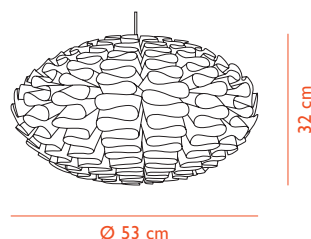

NORM 03

EU Version

normann
COPENHAGEN

Norm 03 Lamp Small

DESCRIPTION

Norm 03 is a modern lampshade consisting of 39 pieces, which is easy to assemble without the need for any tools or glue. Two long foil strips fold in and out of each other in a snake-like pattern, creating, in their own way, order from chaos. The organic shape kindles memories of the sixties and when lit, Norm 03 provides a sculptural light effect on the wall.