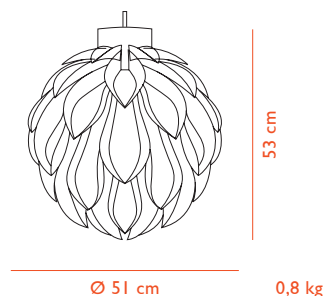

Norm 12 Lamp Large - EU Version

DESCRIPTION

The Norm 12, named after the year 2012 when the lamp was designed, is a self-assembly lamp with a round and welcoming feel. It spreads a mild and diffused anti-glare light, which is dispersed through the lamp's rounded silhouette.

DESIGN

Simon Karkov, 2012

MATERIAL

Lamp Shade Foil

CONSTRUCTION

Norm 12 is a self-assembly lamp shade consisting of three base elements and 64 lampshade elements. Can be assembled without the use of tools.

Assembly manual included. Assembly manual video:

<https://www.youtube.com/watch?v=x7P2KRjv8SQ>

MAINTENANCE

Norm 12 can be cleaned with a duster.

CORD

Cord with fitting can be purchased separately. Art.No.: 505000.

CANOPY

Canopy can be purchased separately. Art.No.: 505011 (white).

DIMMABLE FUNCTION

Yes - with dimmable light source. Ensure your dimmer is compatible with LED.

SOCKET, CORD & CANOPY - RECOMMENDED

Art. No.: 505002, cord with fitting & canopy EU white color.

LIGHT SOURCE - RECOMMENDED

Art. No.: 504052, LED E27 EU, not dimmable

Power: 8 W

CCT: 2700 K

Output: 800 lm

Life Span: 15 000 h

CRI: ~80

COLOR