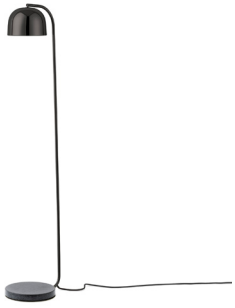

GRANT

GRANT PENDANTS

LIGHTING / FURNITURE / ACCESSORIES

DESIGNER / YEAR OF DESIGN

Simon Legald, 2018

MATERIAL

Steel, Granite

COLOURS

DIMENSIONS

Grant Pendant Ø23 / Ø: 23 x H: 16,6 cm
Grant Pendant Ø45 / Ø: 45 x H: 29,3 cm

MAINTENANCE

Clean with damp cloth.

GRANT TABLE LAMP

LIGHTING / FURNITURE / ACCESSORIES

DESIGNER / YEAR OF DESIGN Simon Legald, 2018

MATERIAL Steel, Granite

COLOURS 

DIMENSIONS Ø: 17,5 x H: 44,8 cm

MAINTENANCE Clean with damp cloth.

GRANT FLOOR LAMP

LIGHTING / FURNITURE / ACCESSORIES

DESIGNER / YEAR OF DESIGN Simon Legald, 2018

MATERIAL Steel, Granite

COLOURS 

DIMENSIONS Ø: 23,8 x H: 136,3 cm

MAINTENANCE Clean with damp cloth.

GRANT WALL LAMPS

LIGHTING / FURNITURE / ACCESSORIES

DESIGNER / YEAR OF DESIGN	Simon Legald, 2018
MATERIAL	Steel, Granite
COLOURS	
DIMENSIONS	Grant Wall Lamp 43 cm. / Ø: 17,5 x D: 41,6 x H: 21,7 cm Grant Wall Lamp 111 cm. / Ø: 17,5 x D: 110,2 x H: 31,7 cm
MAINTENANCE	Clean with damp cloth.