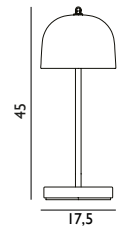

DIMENSIONS

Grant Pendant Ø23 / Ø: 23 x H: 16,6 cm
Grant Pendant Ø45 / Ø: 45 x H: 29,3 cm

MAINTENANCE

Clean with damp cloth.

GRANT TABLE LAMP

LIGHTING / FURNITURE / ACCESSORIES

DESIGNER / YEAR OF DESIGN Simon Legald, 2018

MATERIAL Steel, Granite

COLOURS 

DIMENSIONS Ø: 17,5 x H: 44,8 cm

MAINTENANCE Clean with damp cloth.

GRANT FLOOR LAMP

LIGHTING / FURNITURE / ACCESSORIES

DESIGNER / YEAR OF DESIGN Simon Legald, 2018

MATERIAL Steel, Granite

COLOURS 

DIMENSIONS Ø: 23,8 x H: 136,3 cm

MAINTENANCE Clean with damp cloth.

GRANT WALL LAMPS

LIGHTING / FURNITURE / ACCESSORIES

DESIGNER / YEAR OF DESIGN	Simon Legald, 2018
MATERIAL	Steel, Granite
COLOURS	
DIMENSIONS	Grant Wall Lamp 43 cm. / Ø: 17,5 x D: 41,6 x H: 21,7 cm Grant Wall Lamp 111 cm. / Ø: 17,5 x D: 110,2 x H: 31,7 cm
MAINTENANCE	Clean with damp cloth.