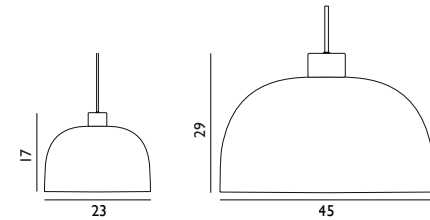

DIMENSIONS

Grant Pendant Ø23 / Ø: 23 x H: 16,6 cm
Grant Pendant Ø45 / Ø: 45 x H: 29,3 cm

MAINTENANCE

Clean with damp cloth.

GRANT TABLE LAMP

LIGHTING / FURNITURE / ACCESSORIES

DESIGNER / YEAR OF DESIGN Simon Legald, 2018

MATERIAL Steel, Granite

COLOURS 

DIMENSIONS Ø: 17,5 x H: 44,8 cm

MAINTENANCE Clean with damp cloth.

GRANT FLOOR LAMP

LIGHTING / FURNITURE / ACCESSORIES

DESIGNER / YEAR OF DESIGN Simon Legald, 2018

MATERIAL Steel, Granite

COLOURS 

DIMENSIONS Ø: 23,8 x H: 136,3 cm

MAINTENANCE Clean with damp cloth.

GRANT WALL LAMPS

LIGHTING / FURNITURE / ACCESSORIES

DESIGNER / YEAR OF DESIGN	Simon Legald, 2018
MATERIAL	Steel, Granite
COLOURS	
DIMENSIONS	Grant Wall Lamp 43 cm. / Ø: 17,5 x D: 41,6 x H: 21,7 cm Grant Wall Lamp 111 cm. / Ø: 17,5 x D: 110,2 x H: 31,7 cm
MAINTENANCE	Clean with damp cloth.