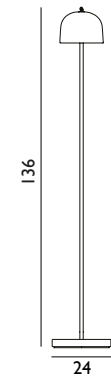

DIMENSIONS

Grant Pendant Ø23 / Ø: 23 x H: 16,6 cm
Grant Pendant Ø45 / Ø: 45 x H: 29,3 cm

MAINTENANCE

Clean with damp cloth.

GRANT TABLE LAMP

LIGHTING / FURNITURE / ACCESSORIES

DESIGNER / YEAR OF DESIGN Simon Legald, 2018

MATERIAL Steel, Granite

COLOURS 

DIMENSIONS Ø: 17,5 x H: 44,8 cm

MAINTENANCE Clean with damp cloth.

GRANT FLOOR LAMP

LIGHTING / FURNITURE / ACCESSORIES

DESIGNER / YEAR OF DESIGN Simon Legald, 2018

MATERIAL Steel, Granite

COLOURS 

DIMENSIONS Ø: 23,8 x H: 136,3 cm

MAINTENANCE Clean with damp cloth.

GRANT WALL LAMPS

LIGHTING / FURNITURE / ACCESSORIES

DESIGNER / YEAR OF DESIGN	Simon Legald, 2018
MATERIAL	Steel, Granite
COLOURS	
DIMENSIONS	Grant Wall Lamp 43 cm. / Ø: 17,5 x D: 41,6 x H: 21,7 cm Grant Wall Lamp 111 cm. / Ø: 17,5 x D: 110,2 x H: 31,7 cm
MAINTENANCE	Clean with damp cloth.