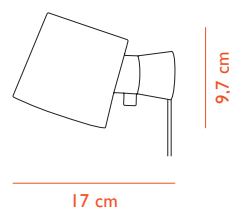

Rise Wall Lamp - US Version