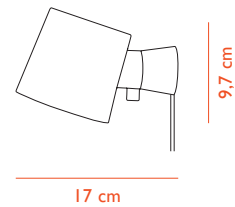

Rise Wall Lamp - EU Version