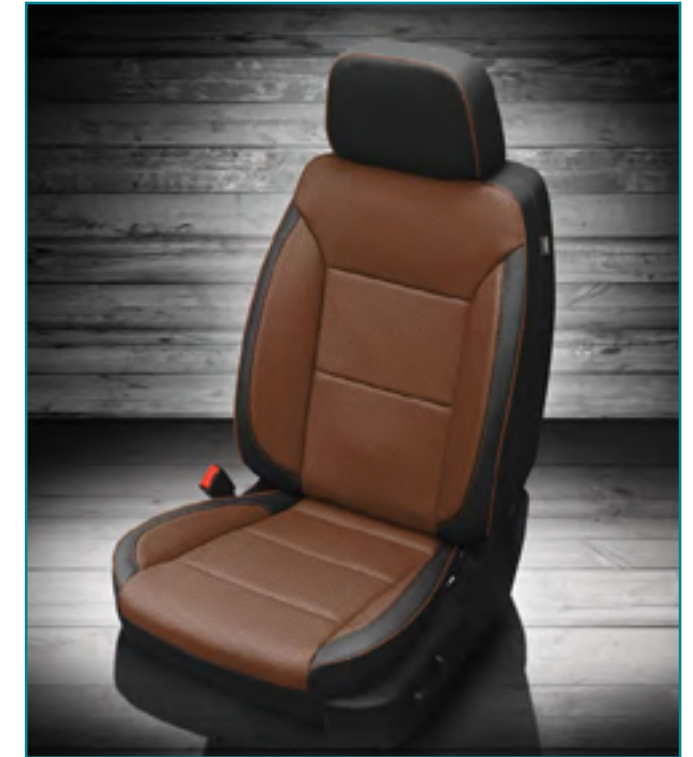

VIS CODE: K2614-100
Black wrap, Mahogany body, perf body, Mahogany perf wings, Mahogany contrast all stitch, Mahogany piping