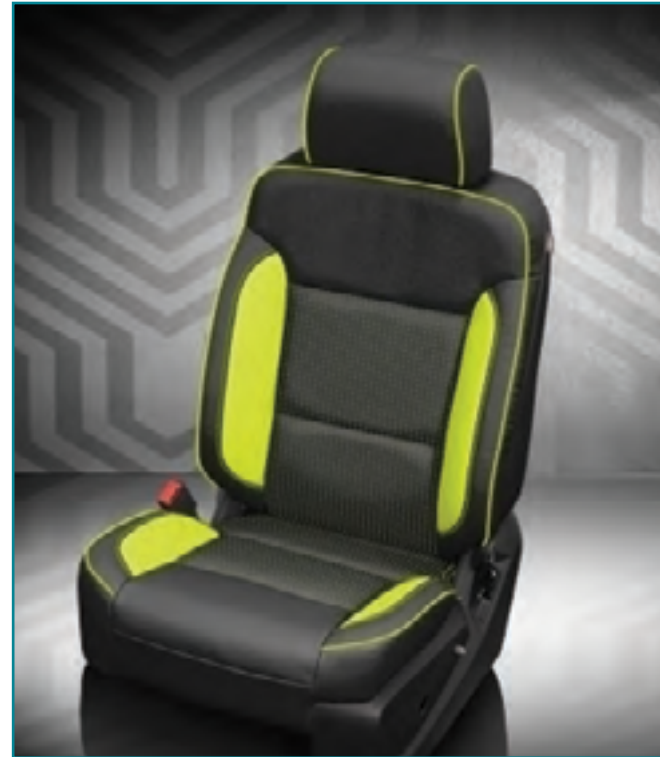

VIS CODE: K1091-100
Black wrap, Barracuda Green insert, Electric lime wings, Electric lime contrast, Electric lime vinyl piping, all stitch