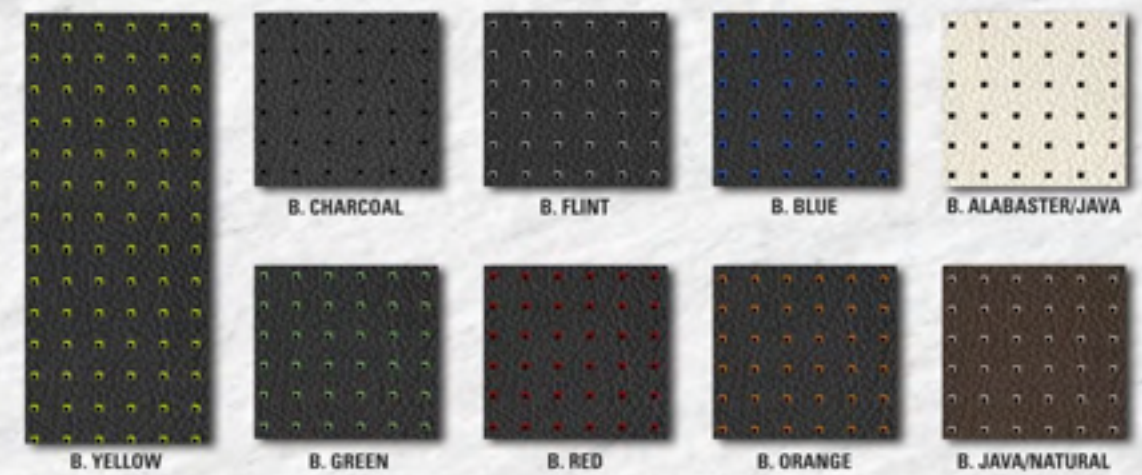

Barracuda
SQUARE PERFORATED DUO-TONE LEATHER

>dc400