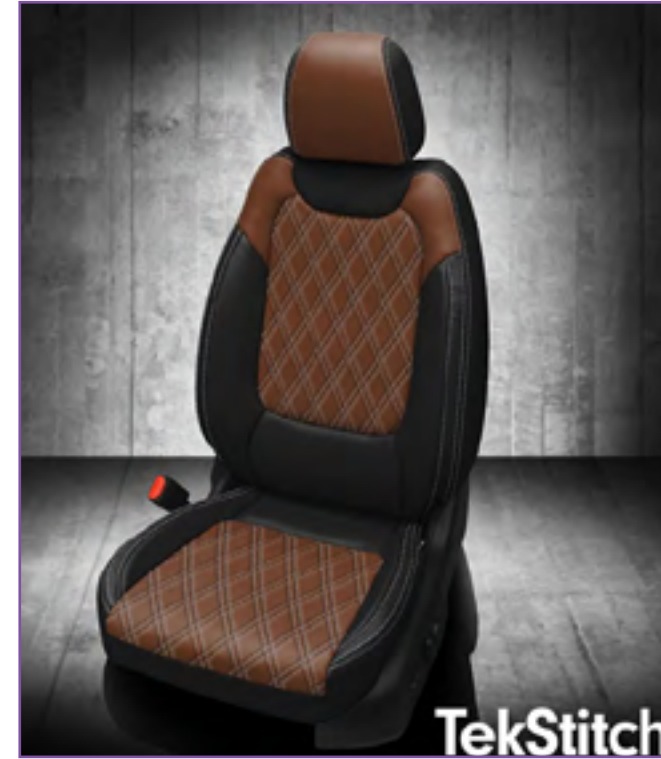

VIS CODE: K2457-100  
 Black wrap, Cardinal insert, Barracuda Red wings, Cardinal contrast all stitch, Cardinal piping

VIS CODE: K2451-100  
 Black wrap, Cognac center, Cognac contrast all stitch

VIS CODE: K2461-100  
 Black wrap, Dark Slate Suede-like body, Carbon Shadow Vinyl wings, Red contrast stitch