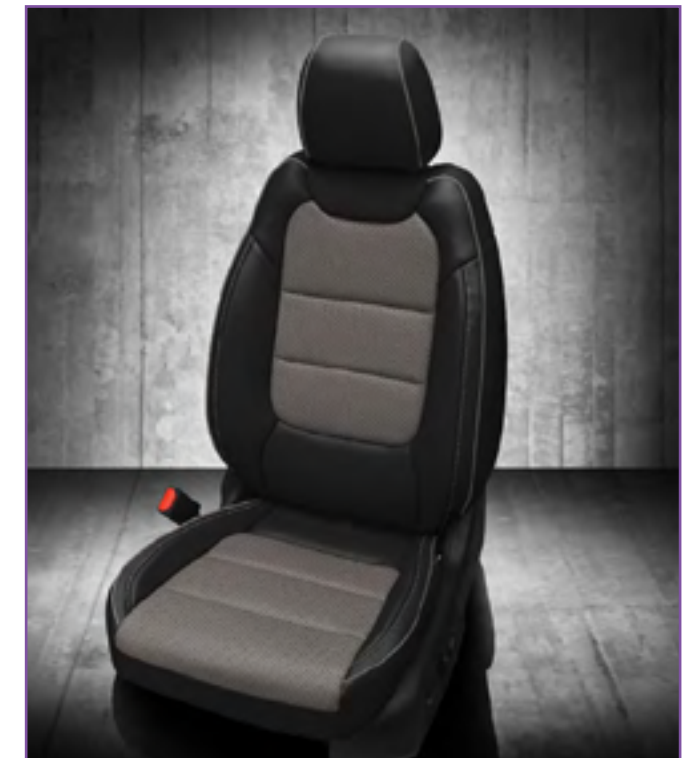

VIS CODE: K2453-100
Black wrap, Ash insert, perf insert, Ash contrast all stitch, Ash piping