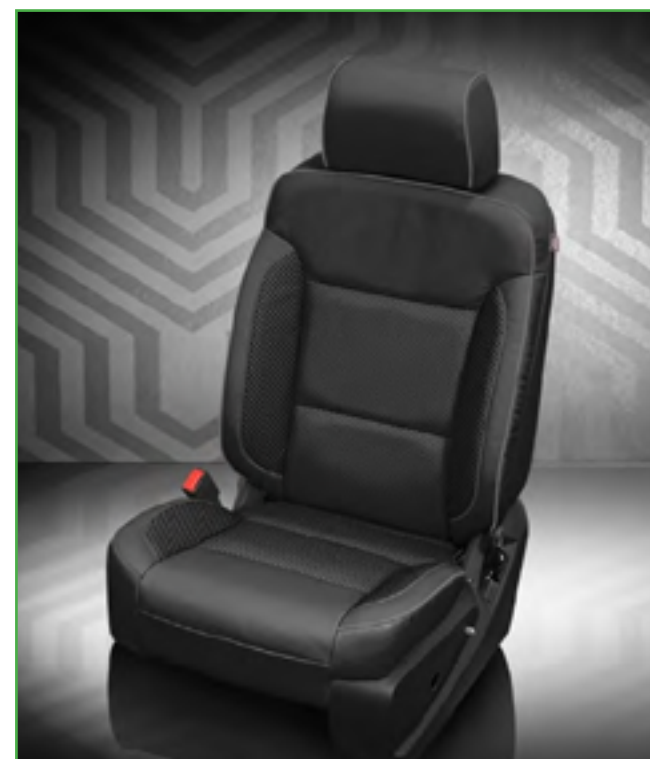

VIS CODE: K127-100
Black wrap, Carbon Shadow wings, Perf insert, Ash piping, all stitch