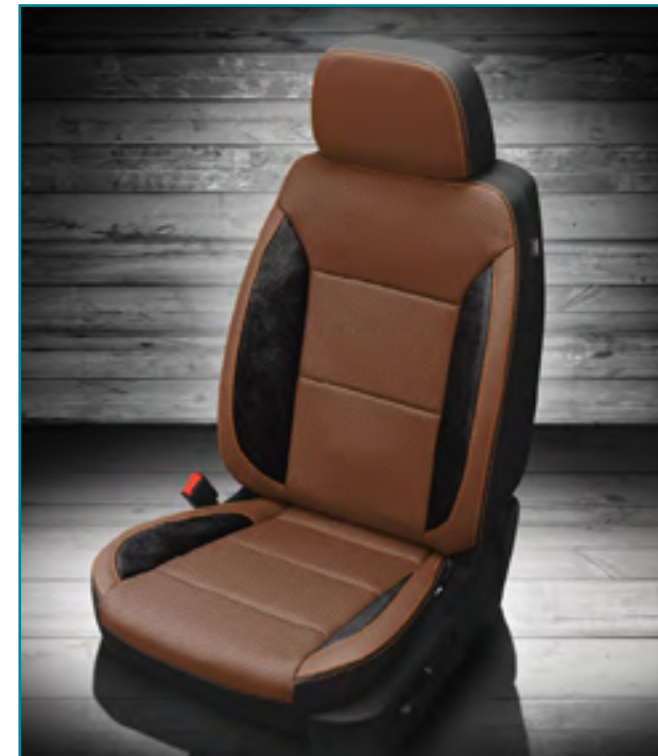

VIS CODE: K2615-100
Black wrap, Mahogany faces, perf body, Raven Suedezkin wings, Autumn contrast all stitch