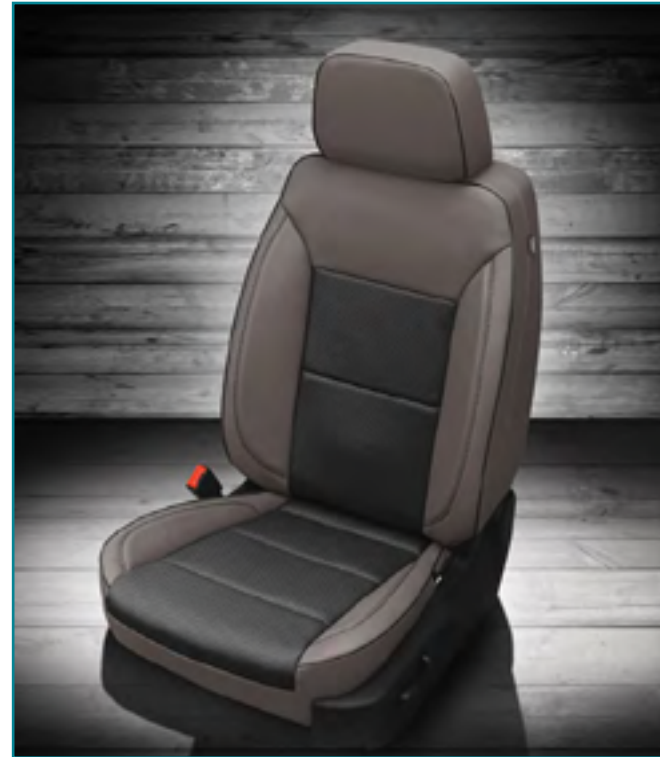

VIS CODE: K2607-125
Platinum wrap, Black combo, perf combo, Black contrast all stitch, Black piping