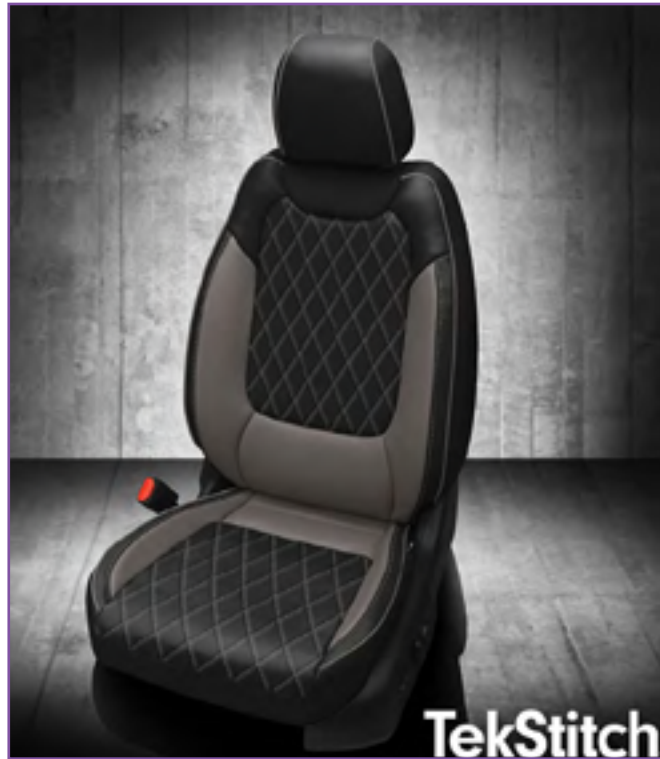

VIS CODE: K2477-100
Black wrap, Ash wings, Ash contrast all stitch, Ash piping, TekStitch Diamond Insert Ash TekColor