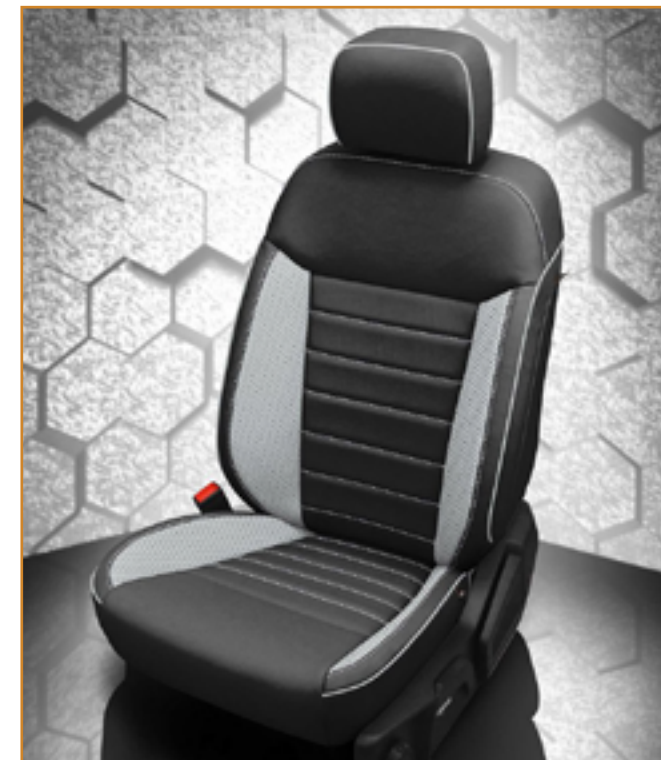

VIS CODE: K2061-100
Black wrap, Cement perf wings, Cement piping, Cement contrast all stitch