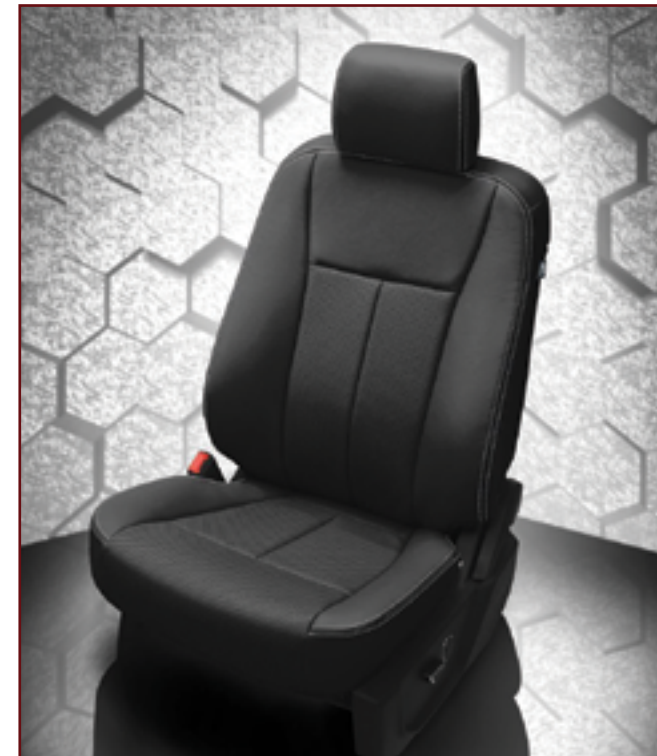

VIS CODE: K1397-100
Black wrap, perf combo, Silver contrast all stitch