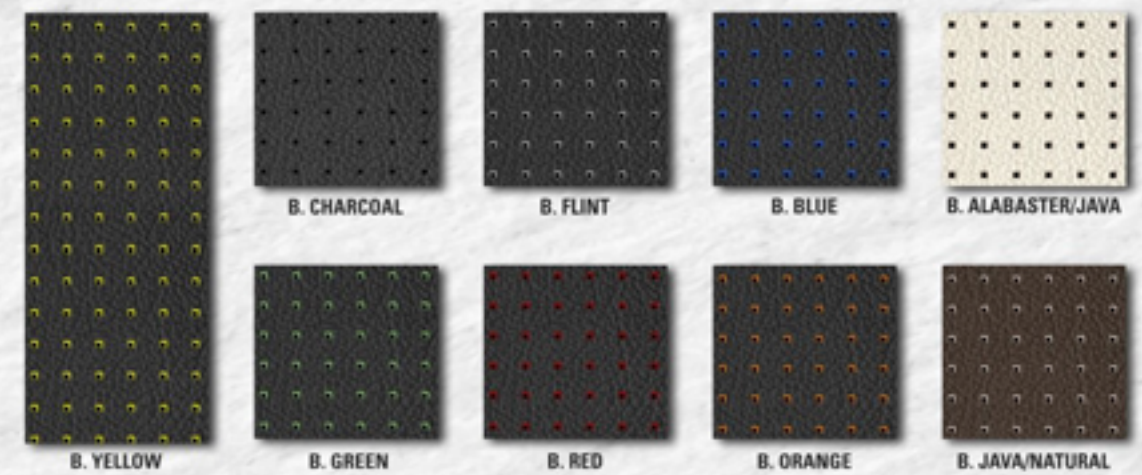

Barracuda

SQUARE PERFORATED DUO-TONE LEATHER

>dc400