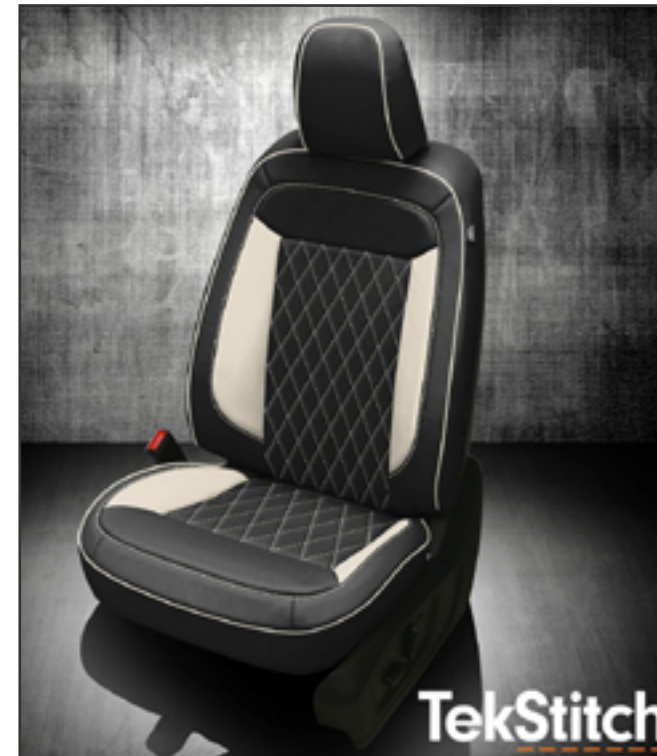

VIS CODE: K2521-100
Black wrap, Pearl wings, Pearl contrast all stitch, Pearl
piping, TekStitch Diamond Insert Pearl TekColor