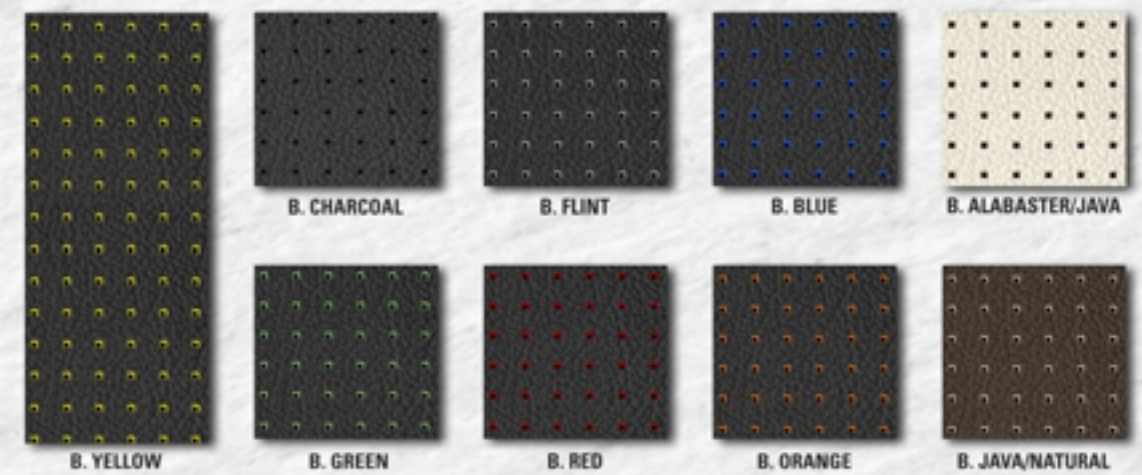

SQUARE PERFORATED DUO-TONE LEATHER

>dc400

INTÉRIEURS EN CUIR

CUSTOM EMBROIDERY
\$400 (PER PAIR)

DOUBLE DIAMOND
STITCH

SINGLE DIAMOND
STITCH

BARRACUDA
PERFORATED DUO-TONE >dc400

6TH MIDDLE SUV SEAT 100
PERFORATION 100
2 TONE COLOR 100
PIPING 100
COLOR STITCH 100
DIAMOND STITCH 400