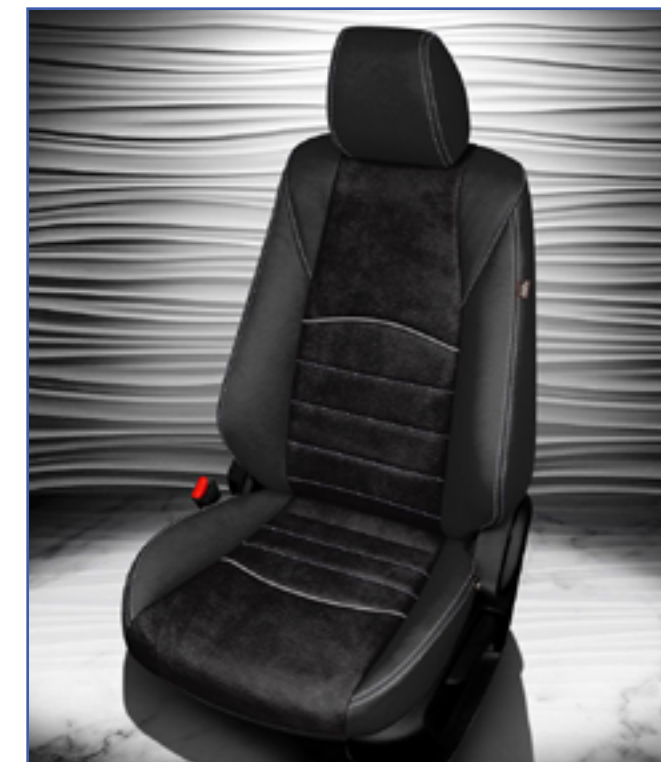

VIS CODE: K2038-100
Black wrap, Raven Suede-like body, Silver wing, Silver contrast all stitch