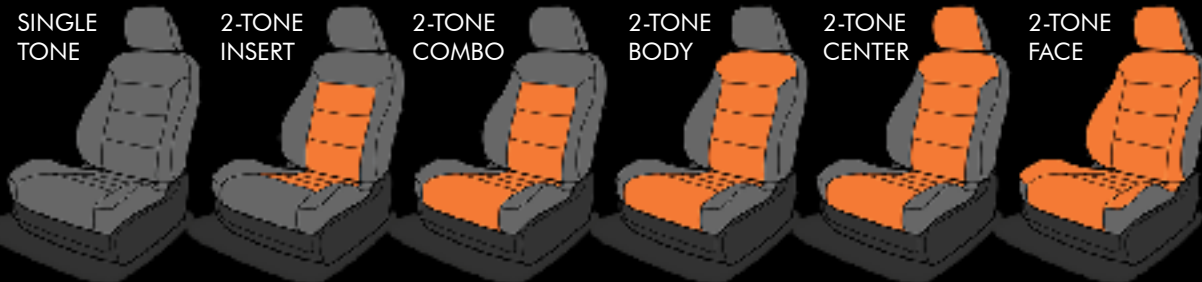

INTÉRIEURS EN CUIR