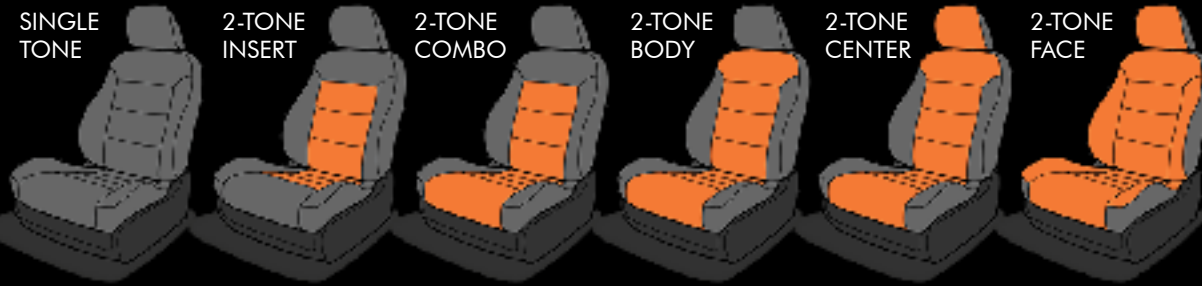

INTÉRIEURS EN CUIR

CUSTOM EMBROIDERY
$400 (PER PAIR)

DOUBLE DIAMOND
STITCH

SINGLE DIAMOND
STITCH

BARRACUDA
PERFORATED DUO-TONE >dc400