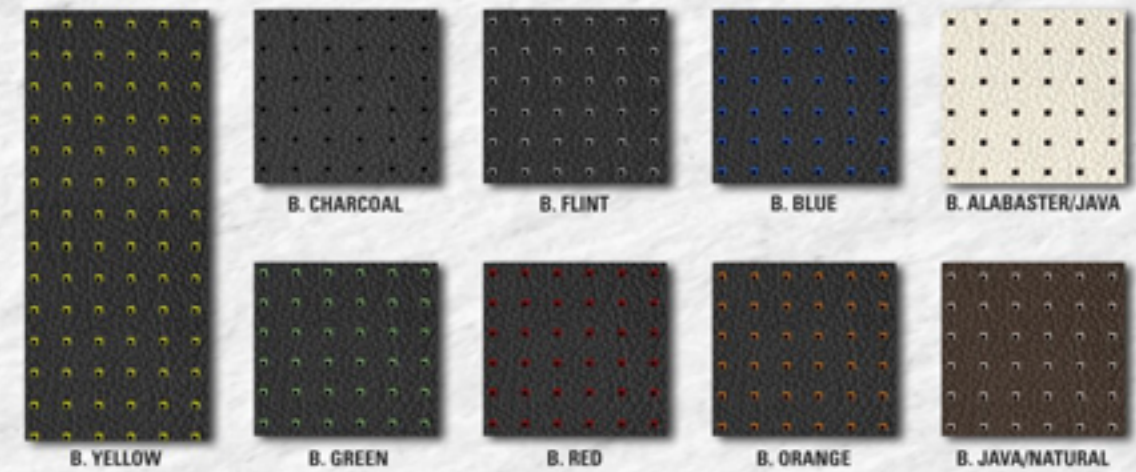

Barracuda
SQUARE PERFORATED DUO-TONE LEATHER

>dc400