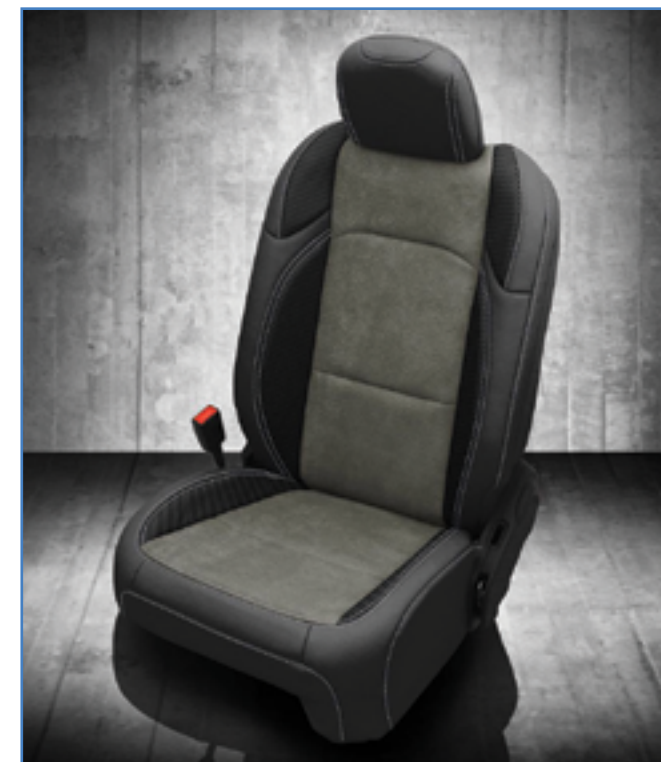

VIS CODE: K1325-100
Black wrap, Fog Suedezkin body, Carbon Shadow Vinyl wings, Silver contrast all stitch