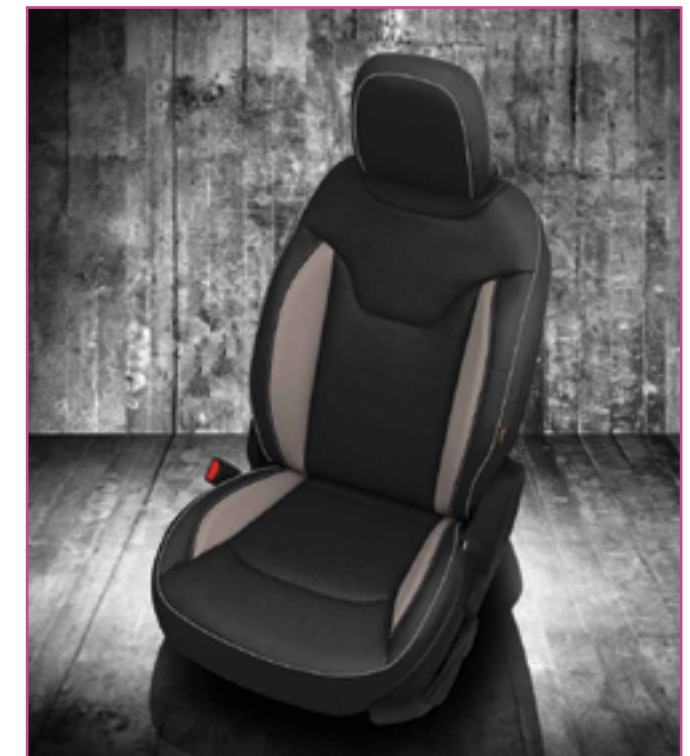

VIS CODE: K1112-100
Black wrap, perf insert, Dove Grey wings, Dove Grey contrast all stitch, Dove Grey piping