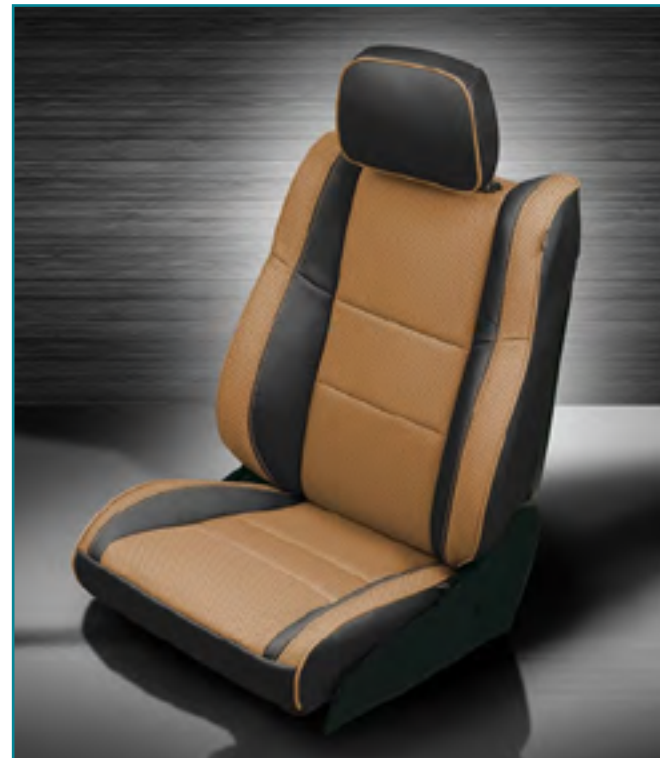

VIS CODE: K920-100
Black wrap, Tan body, Perf body, Tan perf wings, Tan piping, Tan contrast stitch