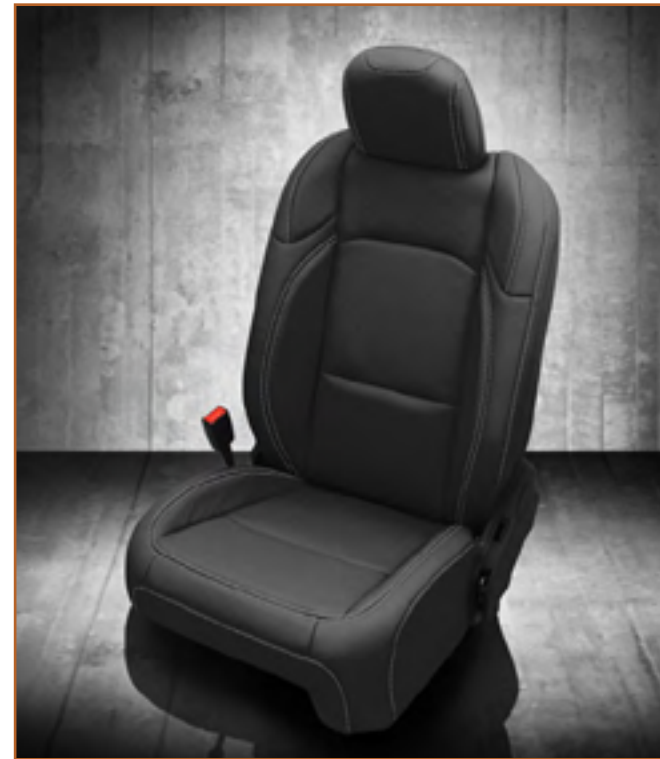

VIS CODE: F1340-100
Black wrap, Silver contrast all stitch