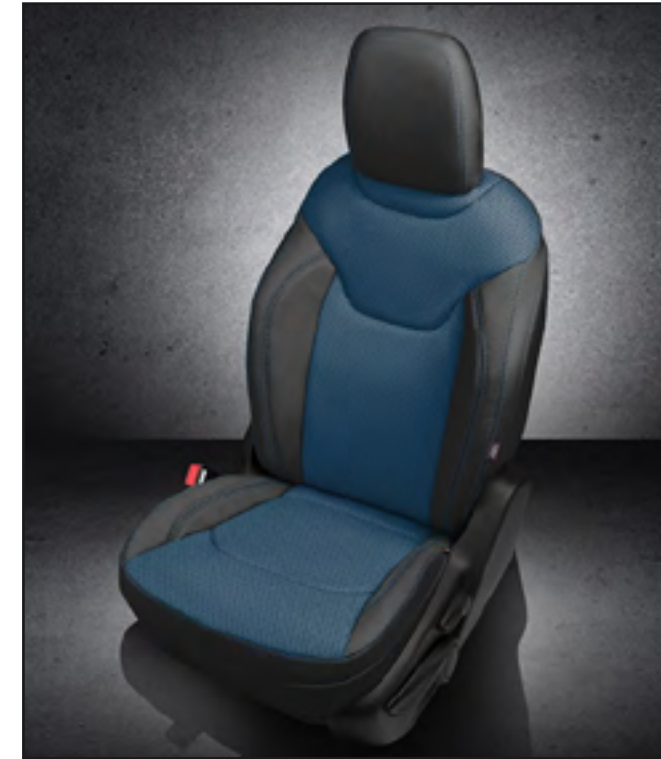

51 JEEP RENEGADE

VIS CODE: K1934-100
Black wrap, Pacific body, Perf body, Pacific contrast all stitch