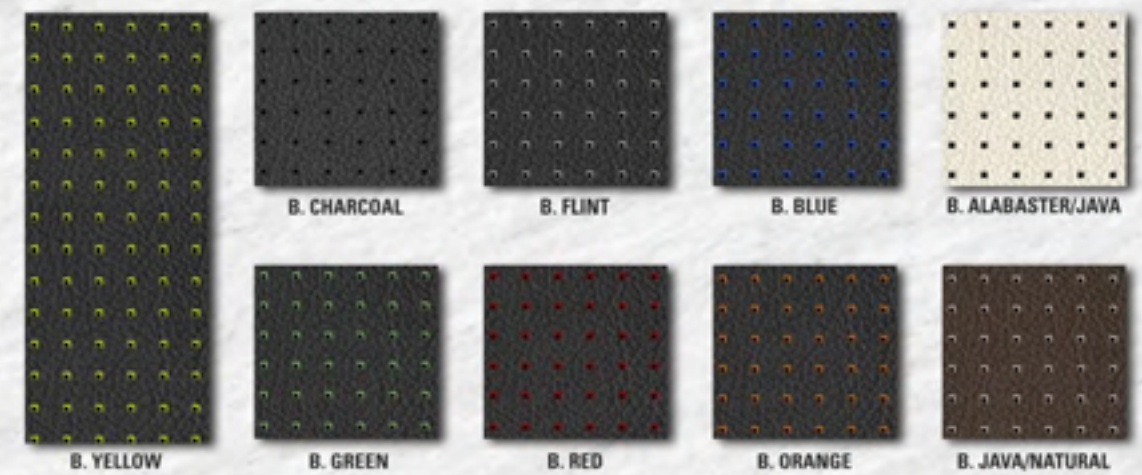

Barracuda

SQUARE PERFORATED DUO-TONE LEATHER

>dc400