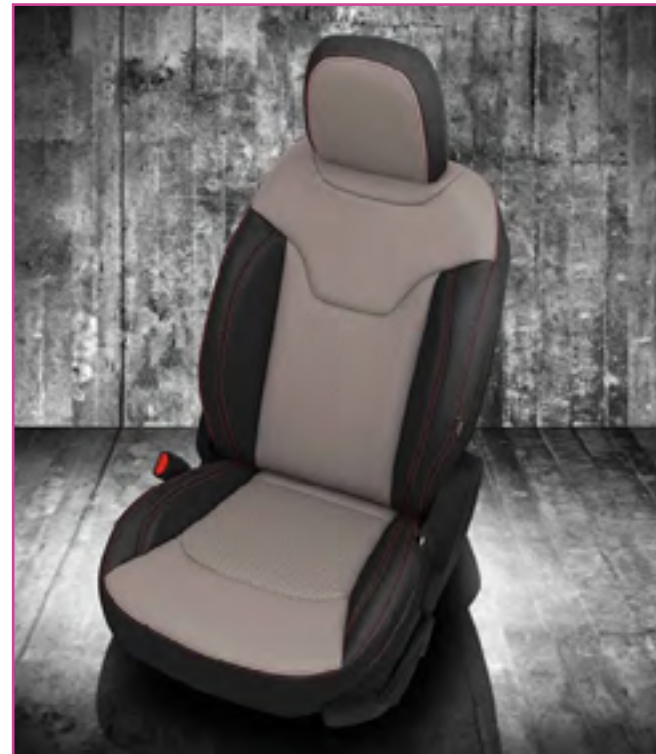

VIS CODE: K1106-100
Black wrap, Dove Grey center, perf insert, Red contrast all stitch