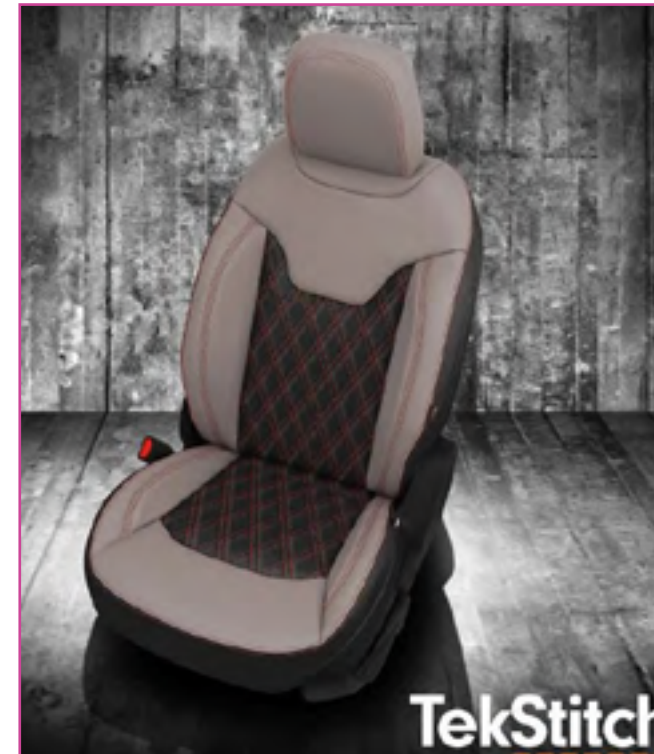

VIS CODE: K2553-100
Sandstone wrap, Black wings, Black contrast all stitch, Black piping, TekStitch Diamond Insert Black TekColor