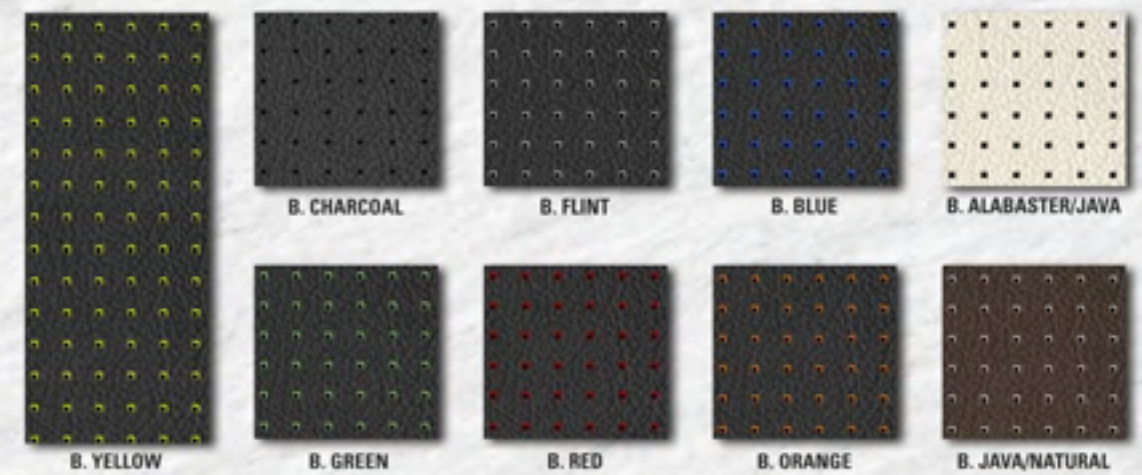

Barracuda
 SQUARE PERFORATED DUO-TONE LEATHER

>dc400

INTÉRIEURS EN CUIR

CUSTOM EMBROIDERY
\$400 (PER PAIR)

DOUBLE DIAMOND
STITCH

SINGLE DIAMOND
STITCH

BARRACUDA
PERFORATED DUO-TONE >dc400

6TH MIDDLE SUV SEAT 100
PERFORATION 100
2 TONE COLOR 100
PIPING 100
COLOR STITCH 100
DIAMOND STITCH 400