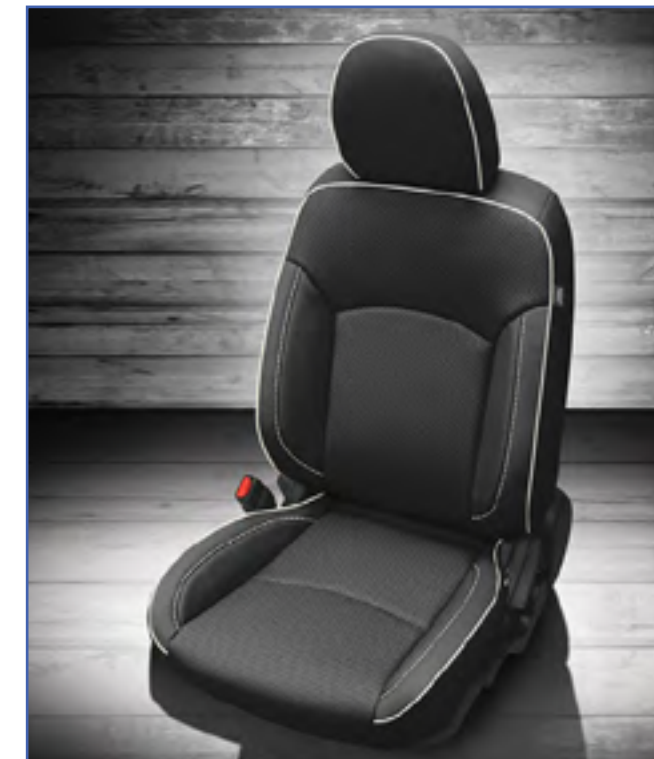

VIS CODE: K2767-100
Black wrap, perf body, Pearl contrast all stitch, Pearl piping