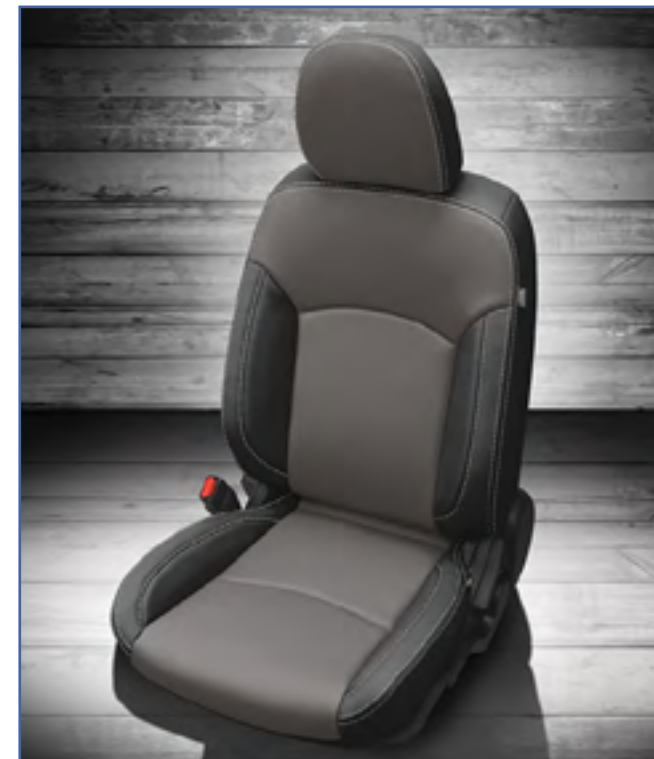

VIS CODE: K143-100
Black wrap, Java center, Java all stitch

13 MITSUBISHI OUTLANDER SPORT

VIS CODE: K2772-100
Black wrap, Barracuda Orange body, Tangerine contrast all stitch, Tangerine piping

VIS CODE: K2766-100
Black wrap, Dove Grey combo, perf combo, Dove Grey contrast all stitch