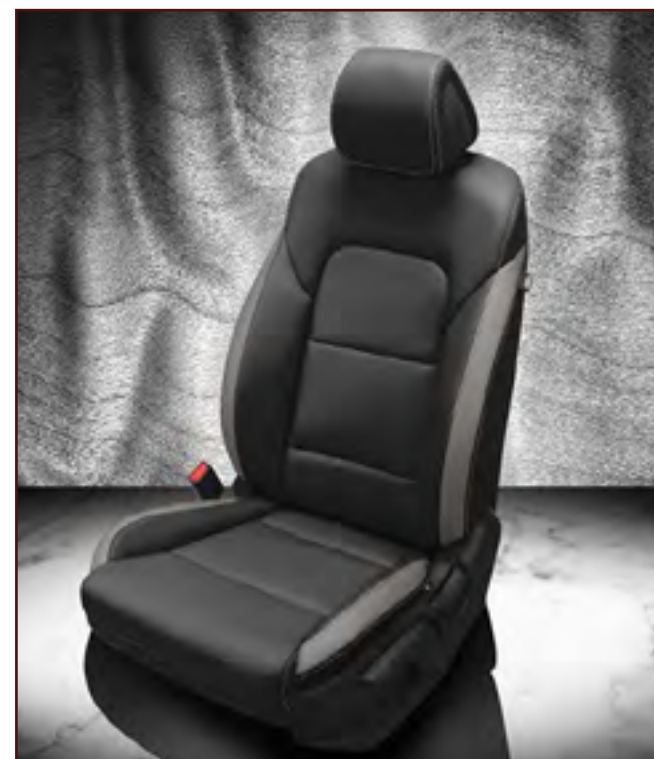

VIS CODE: K1762-100  
Black wrap, Ash center, Ash contrast all stitch

VIS CODE: K1761-100  
Black wrap, Ash wings, Ash contrast all stitch

VIS CODE: K1766-100  
Black wrap, Barracuda blue insert, Cobalt piping, Cobalt contrast all stitch