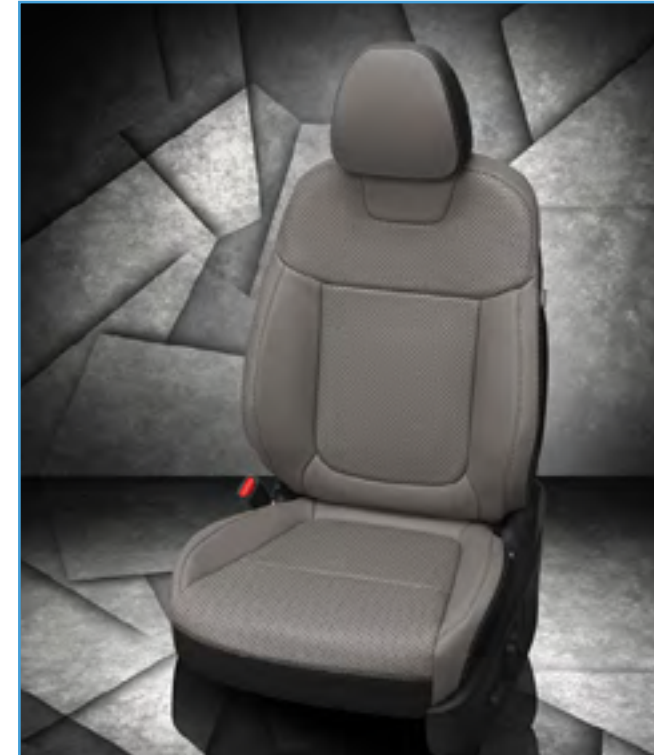

VIS CODE: K2941-100
Black wrap, Ash faces, perf body, Ash contrast all stitch