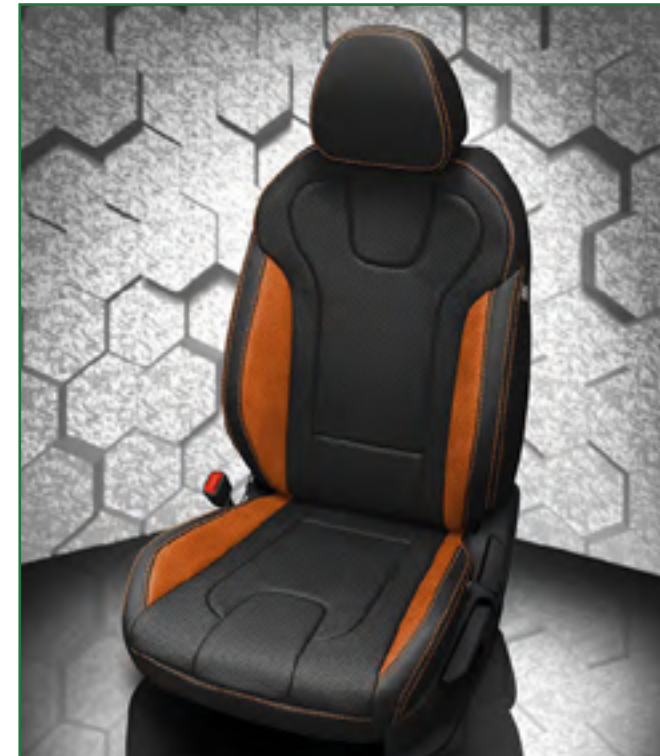

15 HYUNDAI ELANTRA (Modèles 2021 et après)

VIS CODE: K2657-100  
Black wrap, Barracuda Blue insert, Barracuda Blue wings, Cobalt contrast all stitch, Cobalt piping

VIS CODE: K2663-100  
Black wrap, Lt. Grey faces, perf insert, Black perf wings, Silver contrast all stitch