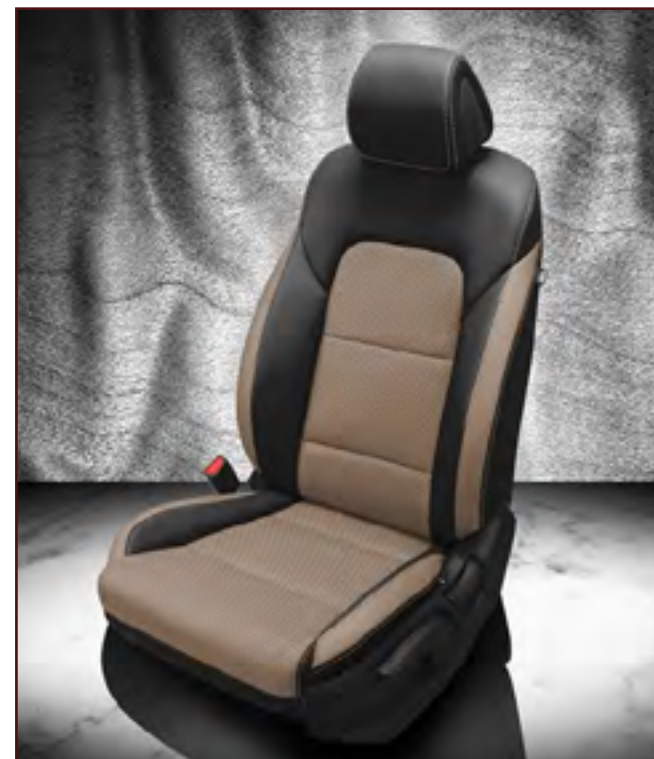

VIS CODE: K1760-100
Black wrap, Adobe combo, Perf combo, Adobe wings, Adobe contrast all stitch