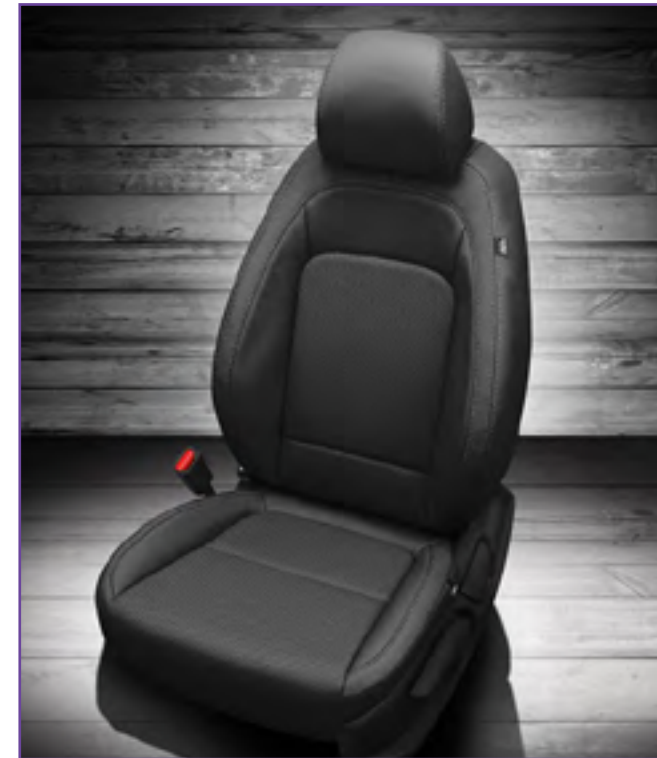

VIS CODE: F1255-100
Black wrap, Perf combo, Black stitching