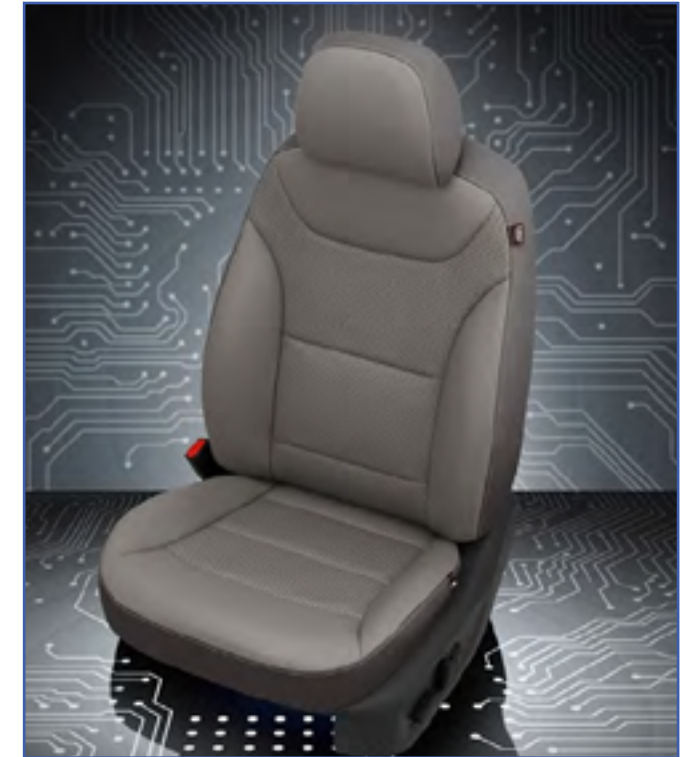

VIS CODE: K1080-101
Graphite wrap, Ash faces, Perf insert, Ash contrast all stitch