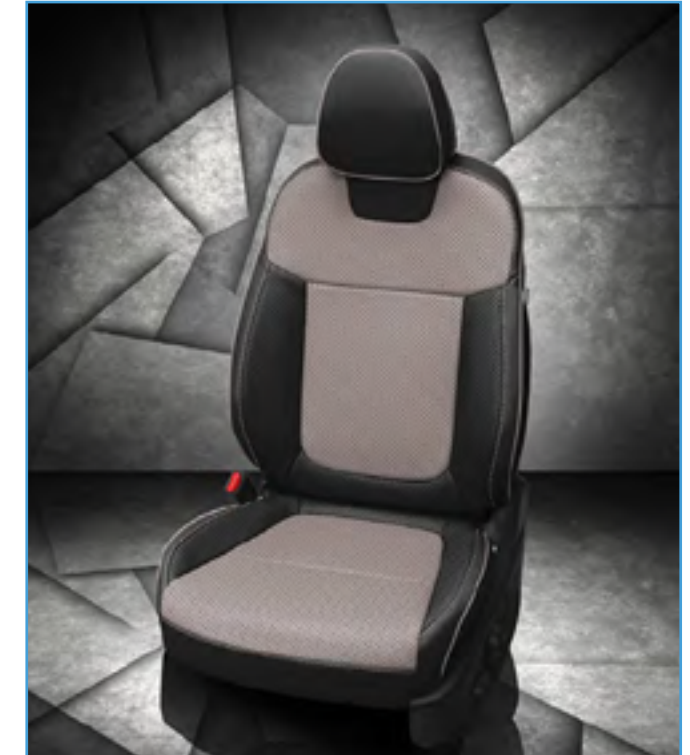

VIS CODE: K2939-100
Black wrap, Dove Grey body, perf body, perf wings, Dove Grey contrast all stitch, Dove Grey piping