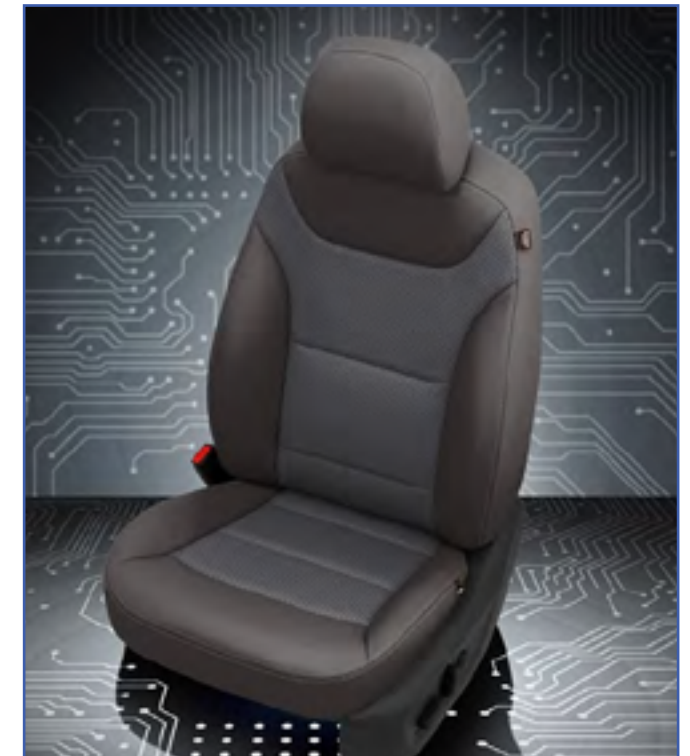

VIS CODE: K1073-101
Dark graphite wrap, Lapis insert, Perf insert, Lapis contrast all stitch