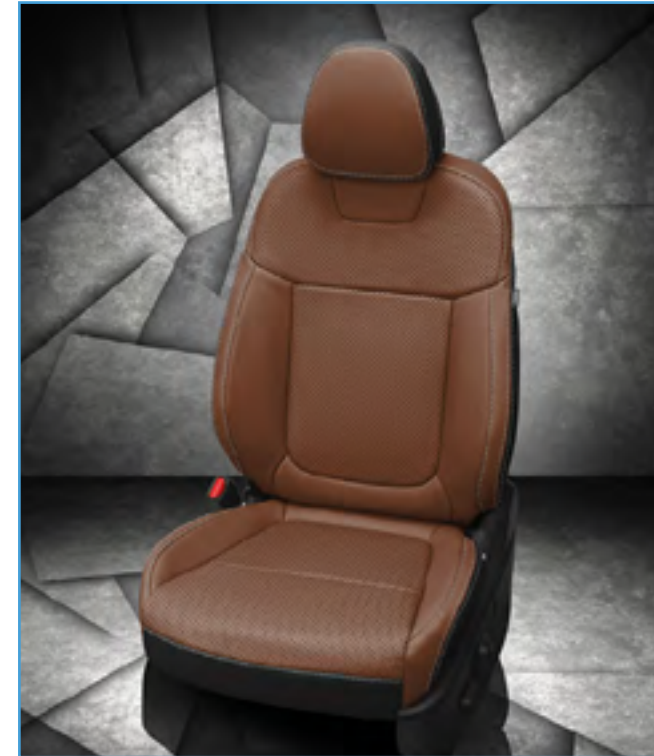

VIS CODE: K2942-100
Black wrap, Mahogany faces, perf body, Silver contrast all stitch