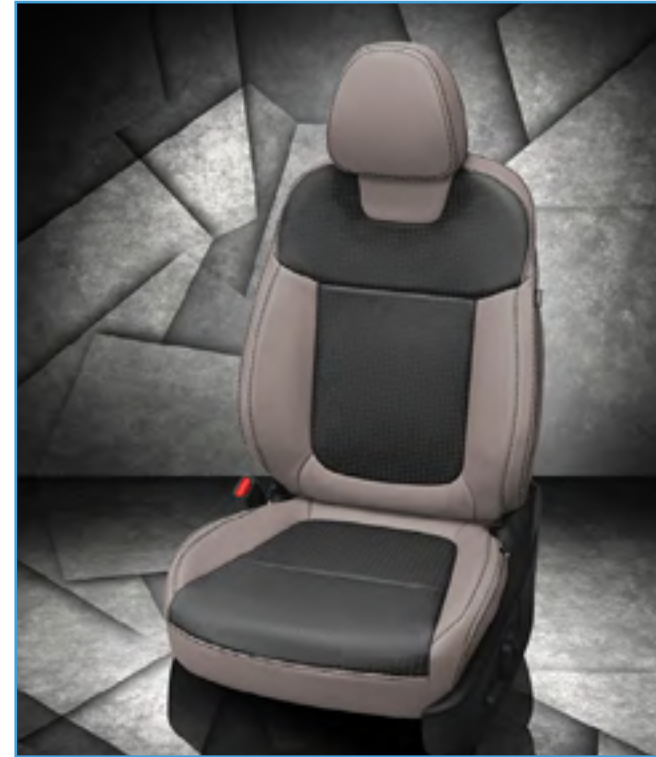

VIS CODE: K2939-106
Dove Grey wrap, Barracuda Flint body, Black contrast all stitch