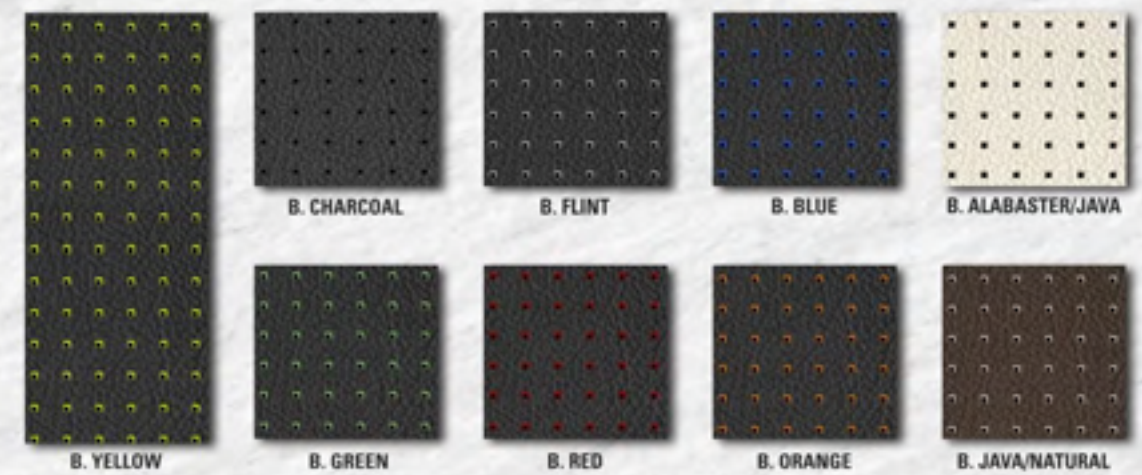

Barracuda
SQUARE PERFORATED DUO-TONE LEATHER

>dc400