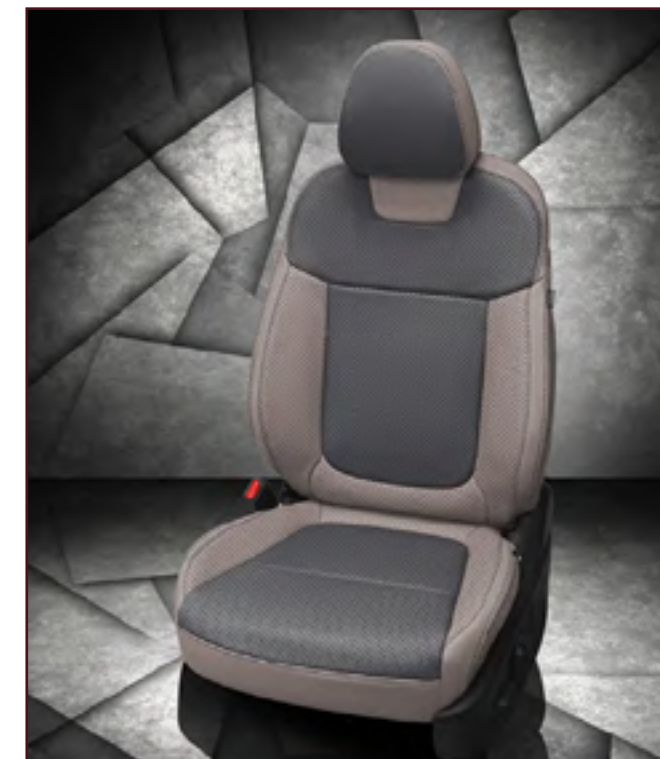

VIS CODE: K2759-106
Dove Grey wrap, Lapis center, perf body, perf wings, Lapis contrast all stitch