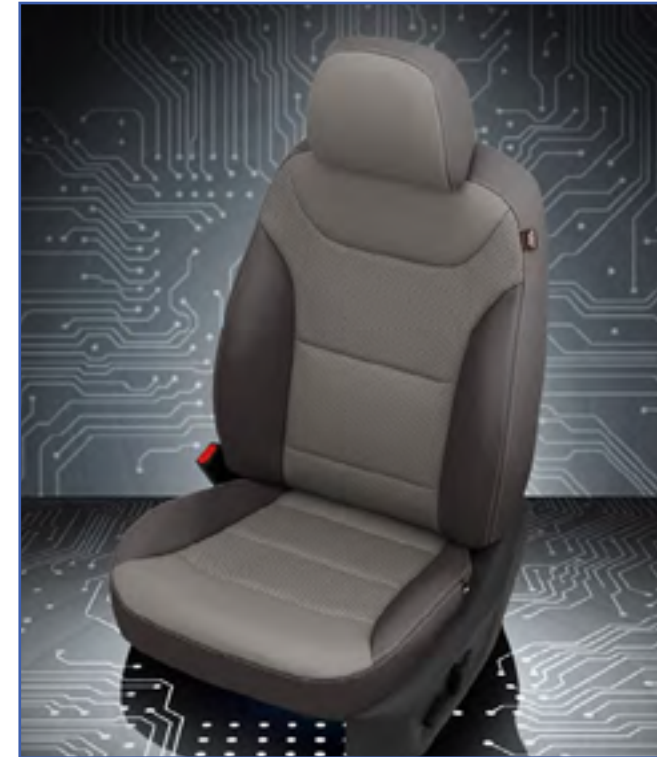

VIS CODE: K1081-101
Dark graphite wrap, Ash center, Perf insert, Ash contrast all stitch