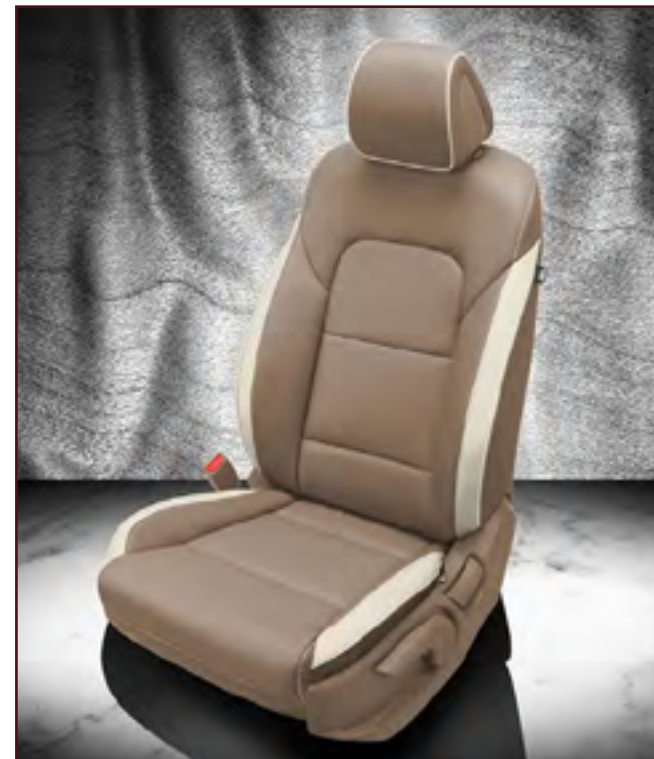

VIS CODE: K1760-130
Adobe wrap, Pearl wings, Pearl piping, Pearl contrast all stitch