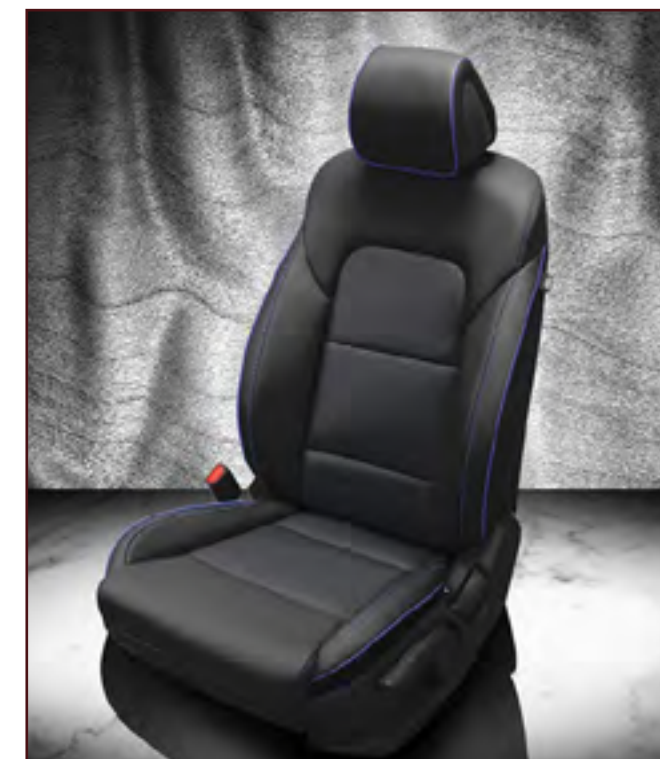

VIS CODE: K1762-100  
Black wrap, Ash center, Ash contrast all stitch

VIS CODE: K1761-100  
Black wrap, Ash wings, Ash contrast all stitch

VIS CODE: K1766-100  
Black wrap, Barracuda blue insert, Cobalt piping, Cobalt contrast all stitch