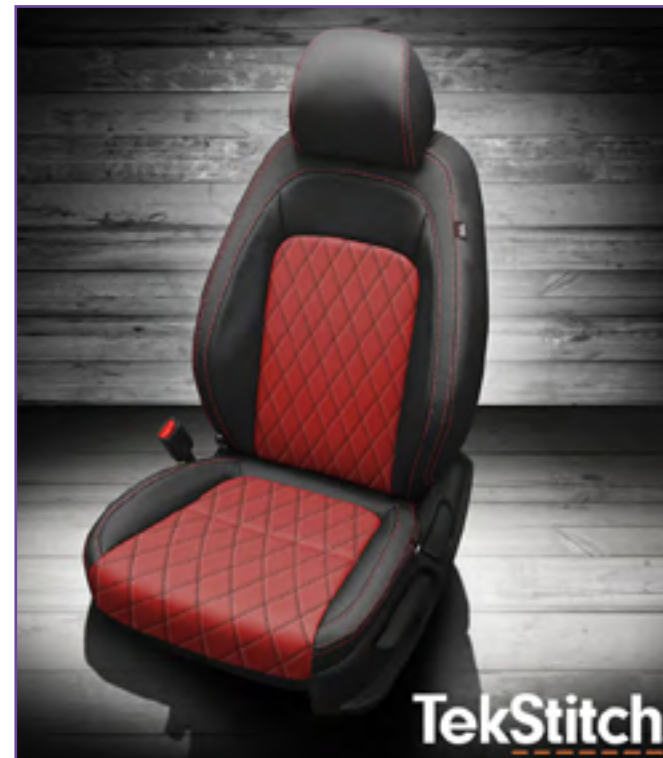

VIS CODE: K2526-100
Black wrap, Red combo, Red contrast all stitch, TekStitch Diamond Insert Black TekColor