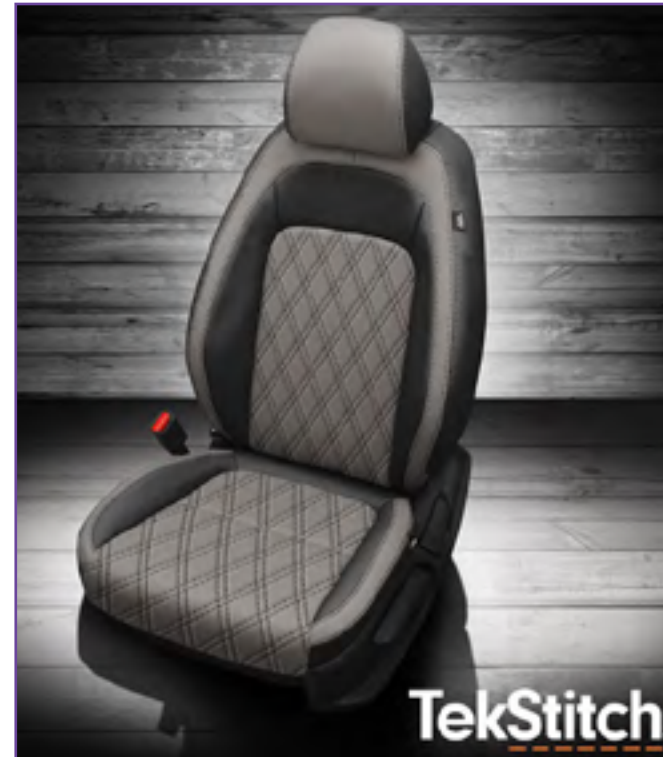

VIS CODE: K2527-100
Black wrap, Ash faces, Black wings, Black contrast all stitch, TekStitch Double Diamond Insert Black TekColor