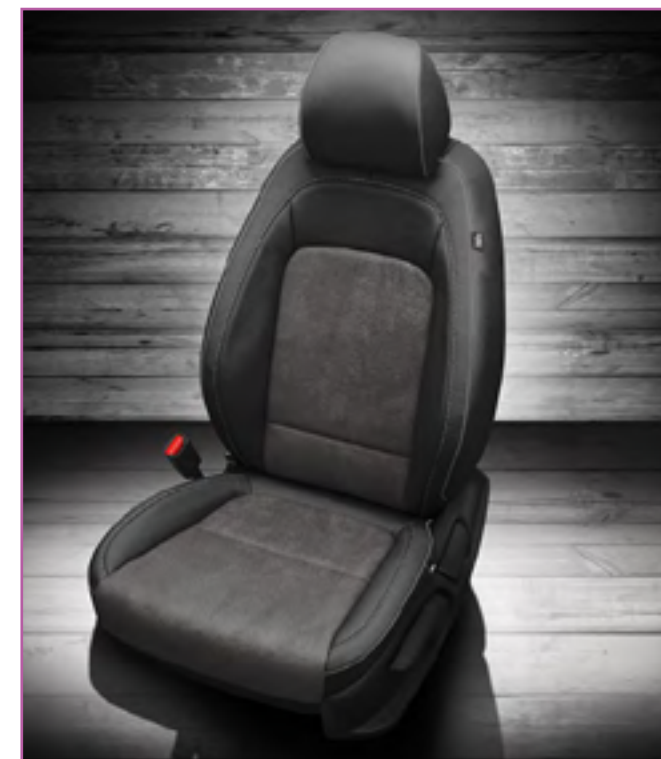

VIS CODE: K2394-100
Black wrap, Dark Slate Suedezkin combo, Lt. Grey contrast all stitch, Lt. Grey piping