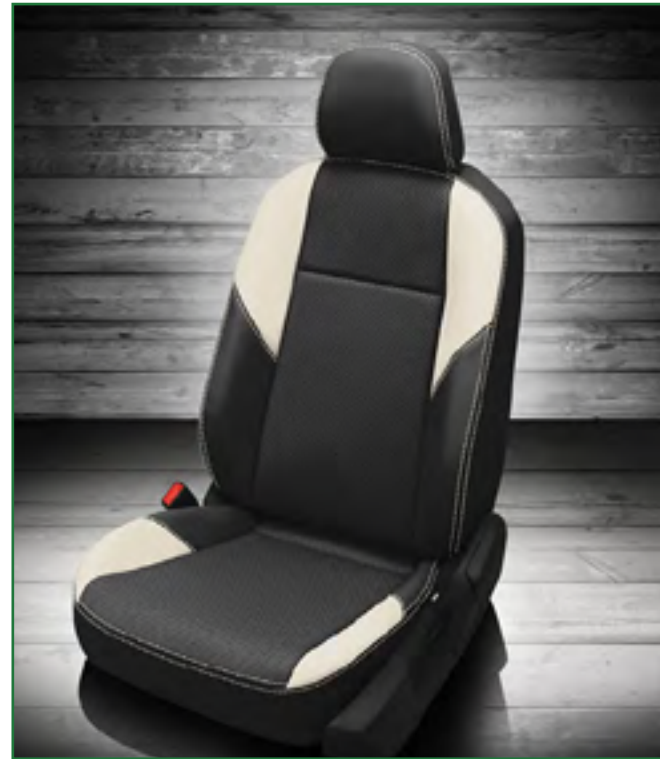

VIS CODE: K1599-100
Black wrap, Perf body, Pearl wings, Pearl contrast all stitch