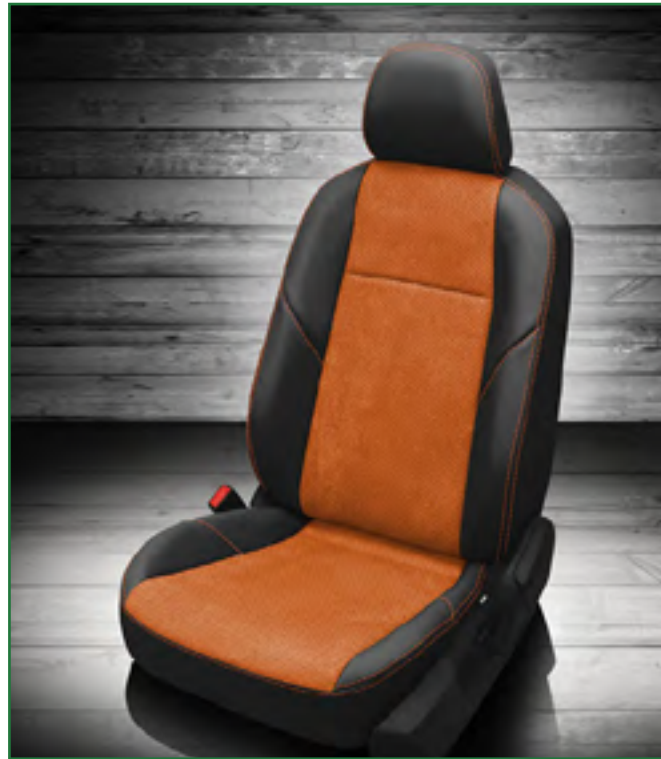

VIS CODE: K1601-100
Black wrap, Mango Suedezkin body, Perf body, Citrus orange contrast all stitch