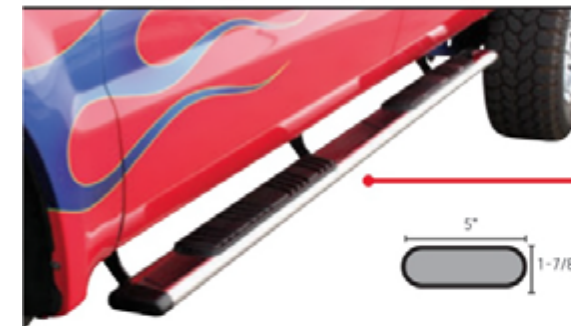

**5" OE XTREME SIDE BARS**

LOW PROFILE - STAINLESS

- 5" oval low profile design, adds functionality and style to your vehicle
- Available in 67", 71", 75" 80" and 87" lengths
- Stainless steel construction
- SureGrip™ rubber step pads allow easier, safer entry and exit
- Custom, no-drill installation for most applications
- Xtreme brackets compatible with 5" & 6" Xtreme bars, sold separately
- Polished stainless finish with a limited lifetime warranty