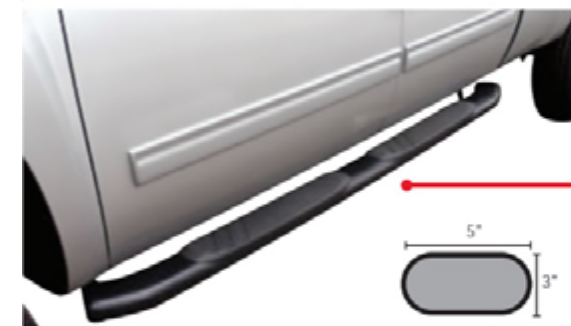

OVAL CAB LENGTH - BLACK

- OE factory style
- Composite construction with aluminum mounting rails
- Available in 80" and 87" length
- SureGrip™ rubber step pads allow easier, safer entry and exit
- Custom, no-drill installation for most applications
- Xtreme brackets compatible with 5" & 6" Xtreme bars, sold separately
- 5 year warranty on black