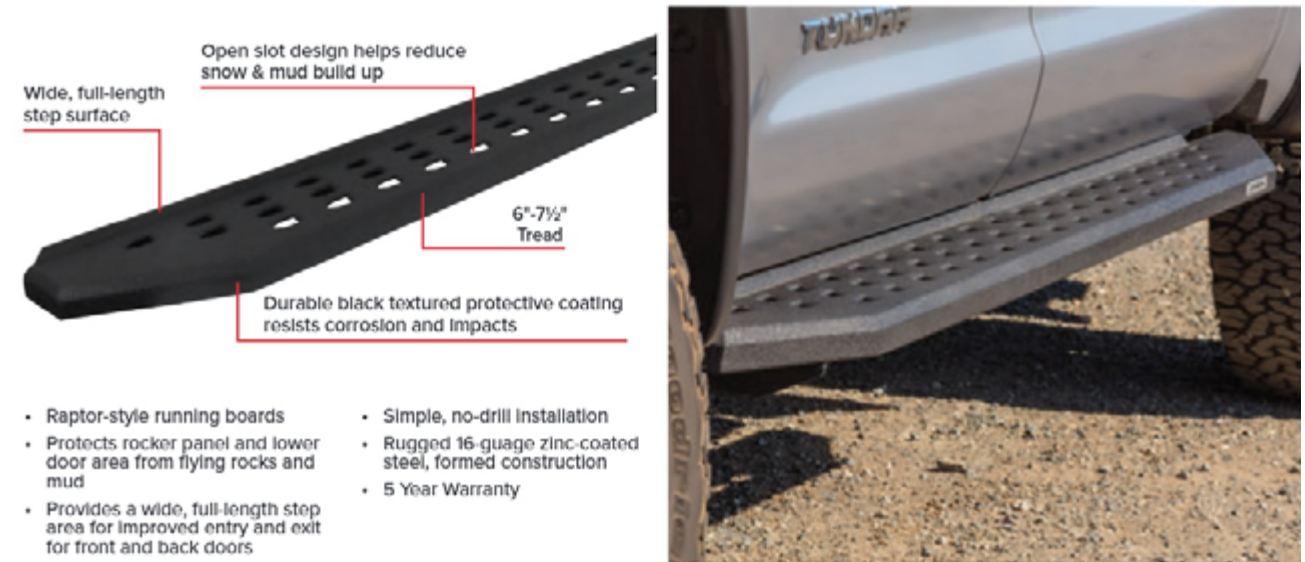

GO RHINO

RB20 RUNNING BOARDS

- Raptor-style running boards
- Protects rocker panel and lower door area from flying rocks and mud
- Provides a wide, full-length step area for improved entry and exit for front and back doors
- Simple, no-drill installation
- Rugged 16-gauge zinc-coated steel, formed construction
- 5 Year Warranty

MOUNT KIT REQUIRED FOR ALL RUNNING BOARDS & SIDE STEPS

YEAR	MODEL	MOUNT KIT	RB20 TEXTURED	RB20 POWDERCOAT
CHEVROLET/GMC				
20-23	Silverado/Sierra HD Crew Cab	GOR-6940485	GOR-69400087T	GOR-69400087PC
15-19	Silverado/Sierra HD Crew Cab (Diesel Only)	GOR-6940475	GOR-69400087T	GOR-69400087PC
15-19	Silverado/Sierra HD Ext Cab (Diesel Only)	GOR-6940425	GOR-69400080T	GOR-69400080PC
19-23	Silverado/Sierra 1500 Crew Cab	GOR-6940485	GOR-69400087T	GOR-69400087PC
14-18	Silverado/Sierra 1500 Crew Cab (15-19 HD Gas)	GOR-6940475	GOR-69400087T	GOR-69400087PC
14-18	Silverado/Sierra 1500 Ext Cab (15-19 HD Gas)	GOR-6940475	GOR-69400080T	GOR-69400080PC
15-22	Colorado/Canyon Crew Cab	GOR-6942355	GOR-69400080T	GOR-69400080PC
DODGE/RAM				
10-23	RAM 2500/3500 Crew Cab	GOR-6941065	GOR-69400087T	GOR-69400087PC
19-23	RAM 1500 Crew Cab	GOR-6343065	GOR-69400087T	GOR-69400087PC
15-18	RAM 1500 Crew Cab & 19-23 1500 Classic	GOR-6942065	GOR-69400087T	GOR-69400087PC
09-14	RAM 1500 Crew Cab	GOR-6941065	GOR-69400087T	GOR-69400087PC
FORD				
17-22	F250/F350 Super Duty Crew Cab	GOR-6941555	GOR-69400087T	GOR-69400087PC
99-16	F250/F350 Super Duty Crew Cab	GOR-6941765	GOR-69400087T	GOR-69400087PC
15-23	F150 Crew Cab	GOR-6941555	GOR-69400087T	GOR-69400087PC
04-14	F150 Crew Cab	GOR-6941265	GOR-69400087T	GOR-69400087PC
04-14	F150 Ext Cab	GOR-6941265	GOR-69400080T	GOR-69400080PC
19-23	Ranger Super Crew	GOR-6903685	GOR-69400080T	GOR-69400080PC
21-23	Bronco 4 Dr.	GOR-6941295	GOR-69400073T	GOR-69400073PC
21-23	Bronco 2 Dr.	GOR-6941295	GOR-69400057T	GOR-69400057PC
JEEP				
20-23	Gladiator	GOR-6945165	GOR-69400087T	GOR-69400087PC
18-23	Wrangler JL 4 DR.	GOR-6945065	GOR-69400073T	GOR-69400073PC
TOYOTA				
22-23	Tundra Crew Cab	GOR-6944356	GOR-69400087T	GOR-69400087PC
22-23	Tundra Double Cab	GOR-6944356	GOR-69400080T	GOR-69400080PC
07-21	Tundra Crew Cab	GOR-6944155	GOR-69400087T	GOR-69400087PC
07-21	Tundra Double Cab	GOR-6944155	GOR-69400080T	GOR-69400080PC

OPTIONAL DROP STEP

- Provides an extra 4" drop below the running board for easier entry into the cab
- Sold in pairs, (l) driver-side and (r) passenger-side
- Universal fit - Fits ALL RB10 & RB20 boards
- No-drill install
- 5 Year warranty