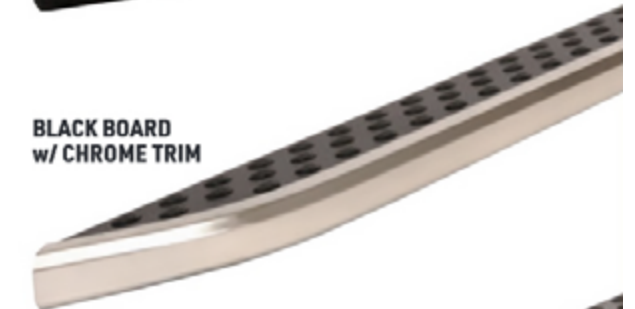

**NXc - CROSSOVERS**

**NXc**

- Lightweight aluminum powder-coated frame
- Full-length protective accent trim
- Slip resistant raised rubber grommets on the 5" step area
- 3 Distinct styling options:  
Stainless Steel / Black  
Black / Chrome  
Black / Black
- No drill installation with custom fit brackets (sold separately)
- NRT™ powder-coated steel brackets sold separately
- 72" board length covers all listed makes and models

**STAINLESS STEEL BOARD w/ BLACK TRIM**

**BLACK BOARD w/ CHROME TRIM**

**BLACK BOARD w/ BLACK TRIM**

**\* MUST ORDER 1 BRACKET KIT AND 1 SET OF RUNNING BOARDS FOR A COMPLETE KIT \***

YEAR	MODEL	BRACKETS	STAINLESS STEEL BOARD BLACK TRIM	BLACK BOARD CHROME TRIM	BLACK BOARD BLACK TRIM
<b>BUICK/CHEVROLET/GMC</b>					
10-16	Equinox (2017 Limited Models)	DEE-16212	DEE-16203	DEE-16202	DEE-16201
18-23	Traverse	DEE-16214	DEE-16203	DEE-16202	DEE-16201
08-17	Traverse (2018 Limited Models)	DEE-16210	DEE-16203	DEE-16202	DEE-16201
18-23	Acadia & 19-23 Blazer	DEE-16215	DEE-16203	DEE-16202	DEE-16201
07-16	Acadia	DEE-16210	DEE-16203	DEE-16202	DEE-16201
10-17	Terrain	DEE-16212	DEE-16203	DEE-16202	DEE-16201
<b>FORD/LINCOLN</b>					
15-18	Edge SEL & 15-16 Lincoln MKX	DEE-16224	DEE-16203	DEE-16202	DEE-16201
20-22	Escape	DEE-16228	DEE-16203	DEE-16202	DEE-16201
13-19	Escape	DEE-16223	DEE-16203	DEE-16202	DEE-16201
20-22	Explorer	DEE-16227	DEE-16203	DEE-16202	DEE-16201
11-19	Explorer	DEE-16221	DEE-16203	DEE-16202	DEE-16201
<b>JEEP</b>					
11-21	Grand Cherokee	DEE-16241	DEE-16203	DEE-16202	DEE-16201
<b>KIA</b>					
20-23	Sorento	DEE-16274	DEE-16203	DEE-16202	DEE-16201
20-23	Telluride	DEE-16275	DEE-16203	DEE-16202	DEE-16201
<b>NISSAN</b>					
15-23	Murano	DEE-16255	DEE-16203	DEE-16202	DEE-16201
<b>TOYOTA</b>					
20-23	Highlander	DEE-16263	DEE-16203	DEE-16202	DEE-16201