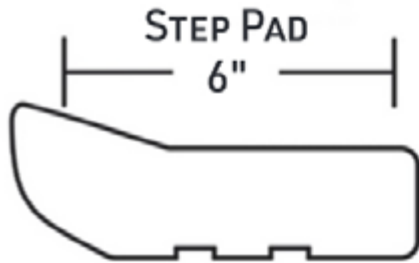

Raptor Series 6" OEM BOARDS