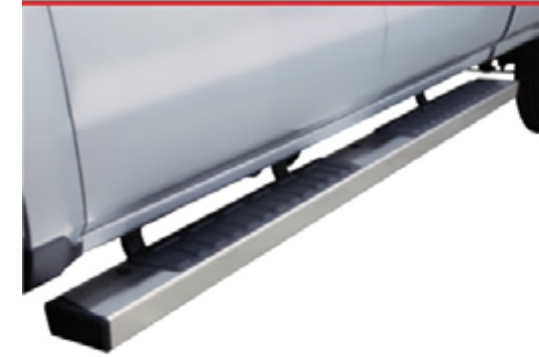

GOR RHINO

**DOMINATOR XTREME D1
1-PIECE STEP**

- Full length drop down step
- Protects rocker panel from trail obstacles and road debris
- Steel step plate is removable and paintable
- Uses OEM step and rock rail mount locations
- Sold in pairs
- 5 Year Limited Warranty

The Dominator 1-Piece Step (D1) features a single, full length drop down step. The step design allows users to access raised vehicles more easily and provides rocker panel protection at the same time.