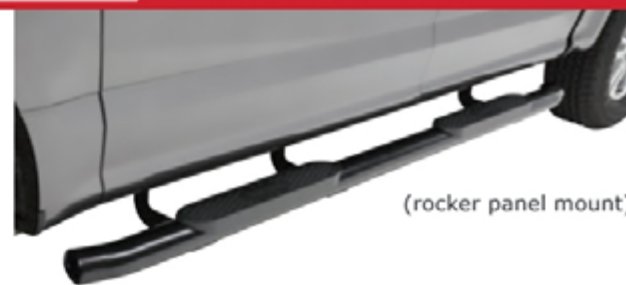

**ARIES™**  
**ELLIPTICAL TUBE DESIGN**

**4" OVAL SIDE BARS**

Raised, custom, non-skid step pads

Elliptical, 4" wide tubing

20-degree bends contour to the vehicle

Seamless, welded end caps

(rocker panel mount)