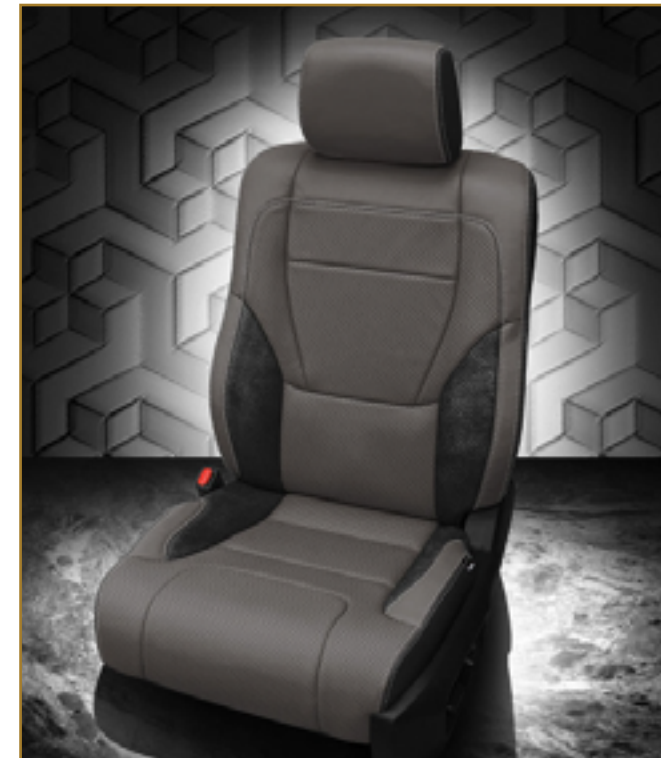

VIS CODE: K3046-100
Black wrap, Lt. Grey faces, perf combo, Raven Suedezykin perf wings, Silver contrast all stitch