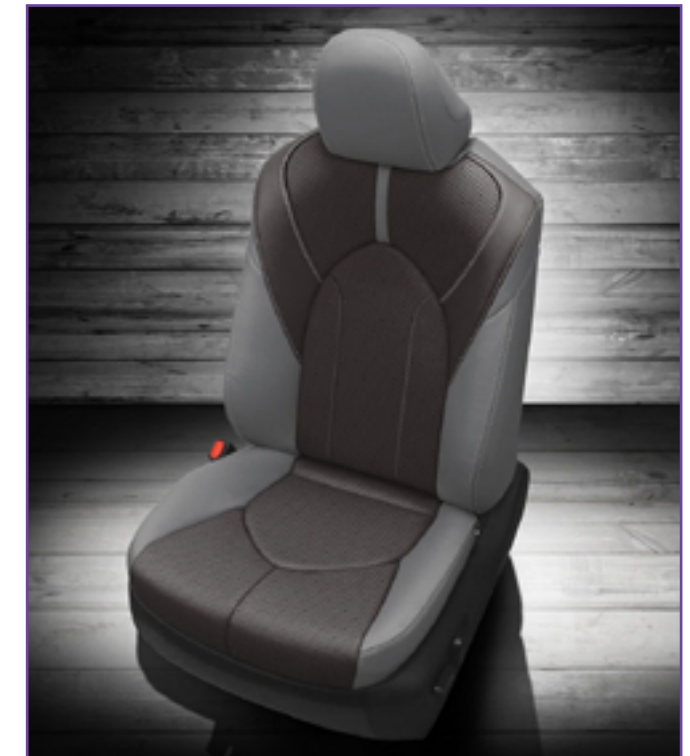

VIS CODE: K2452-265
Lunar Grey wrap, Dark Graphite body, perf body, Lunar Grey wings, Silver contrast all stitch