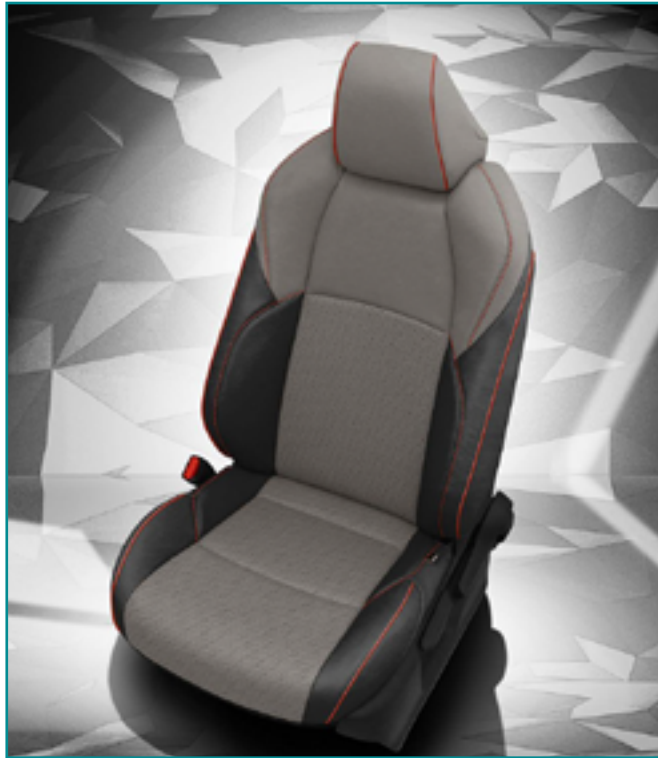

44 TOYOTA RAV4 PRIME (Modèles 2021 et après)

VIS CODE: K2594-100
Black wrap, Ash center, perf combo, Cardinal contrast all stitch, Cardinal piping