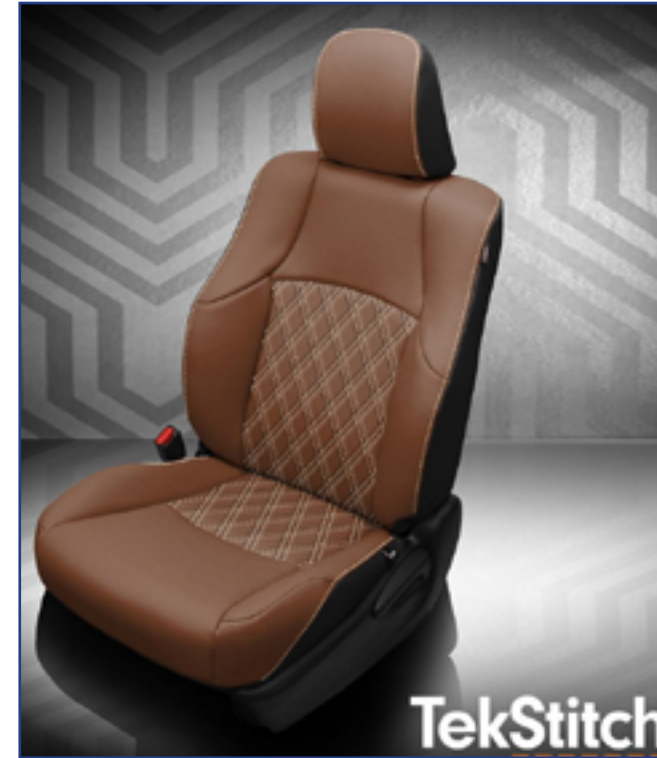

VIS CODE: K1506-100
Black wrap, Mahogany faces, Bone contrast stitch, TekStitch Double Diamond insert, Tek Color Bone