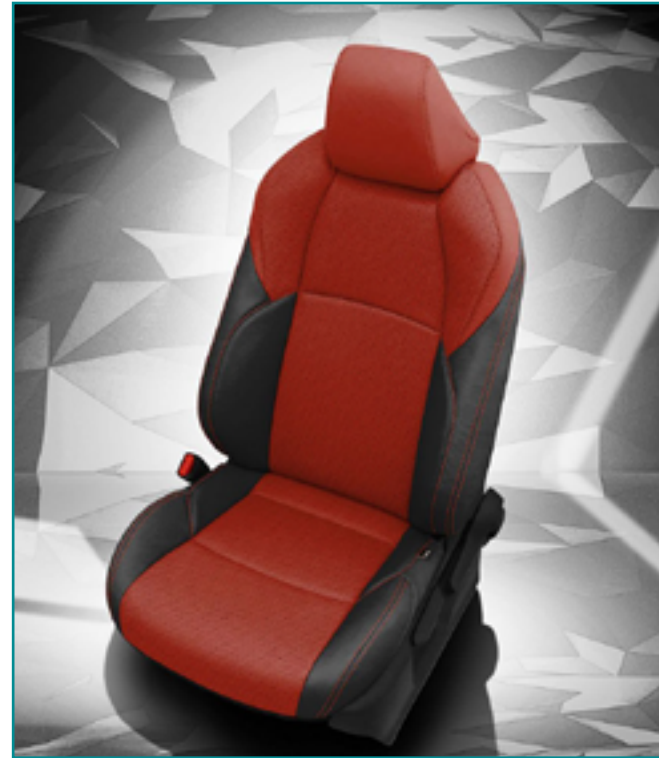

VIS CODE: K2595-100
Black wrap, Cardinal center, perf body, Cardinal contrast all stitch