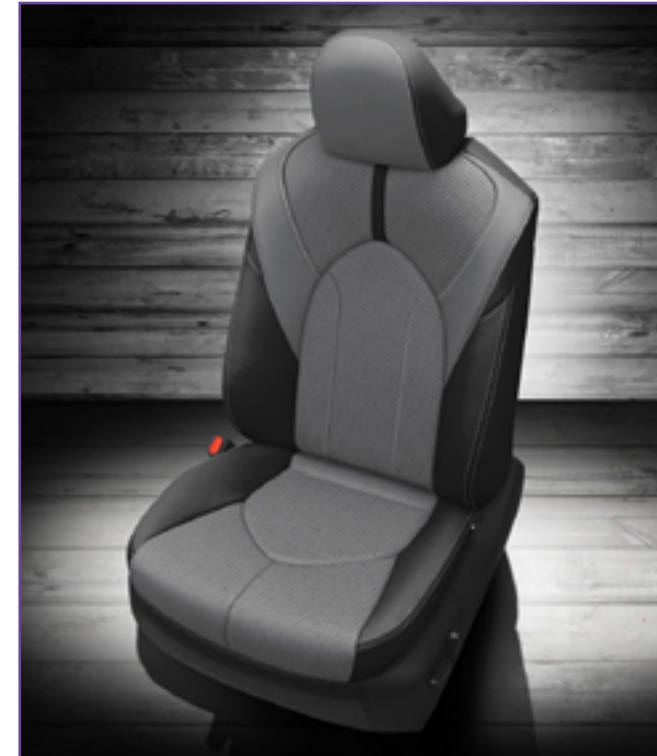

VIS CODE: K2448-100
Black wrap, Lunar Grey center, perf body, Black wings, Lunar Grey contrast all stitch