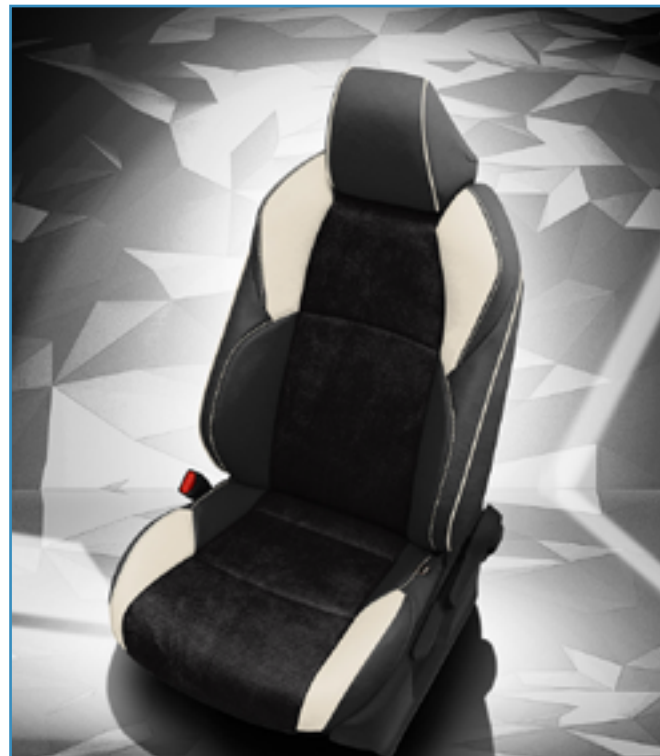

VIS CODE: K3211-100
Black wrap, Raven Suedezkin body, perf body, Pearl wings, Pearl contrast all stitch, Pearl piping