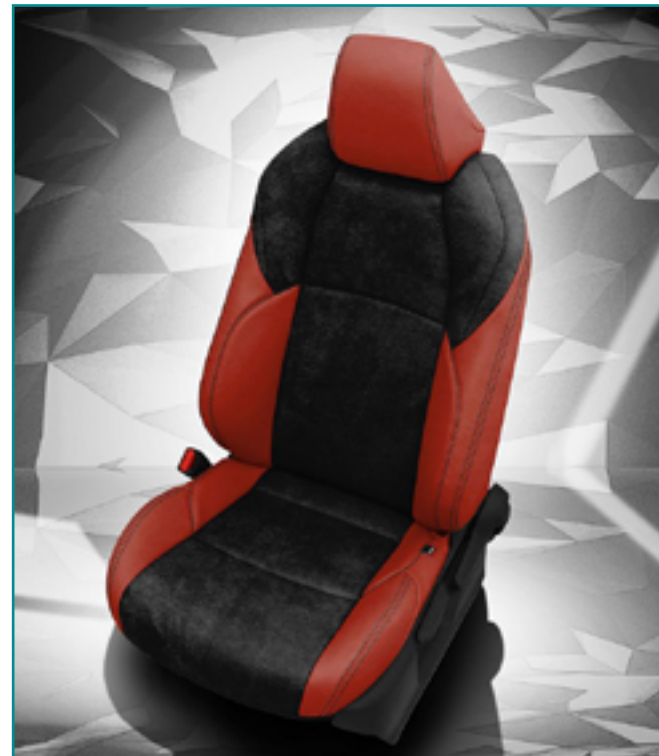

VIS CODE: K2595-225
Cardinal wrap, Raven Suedezkin body, Black contrast all stitch