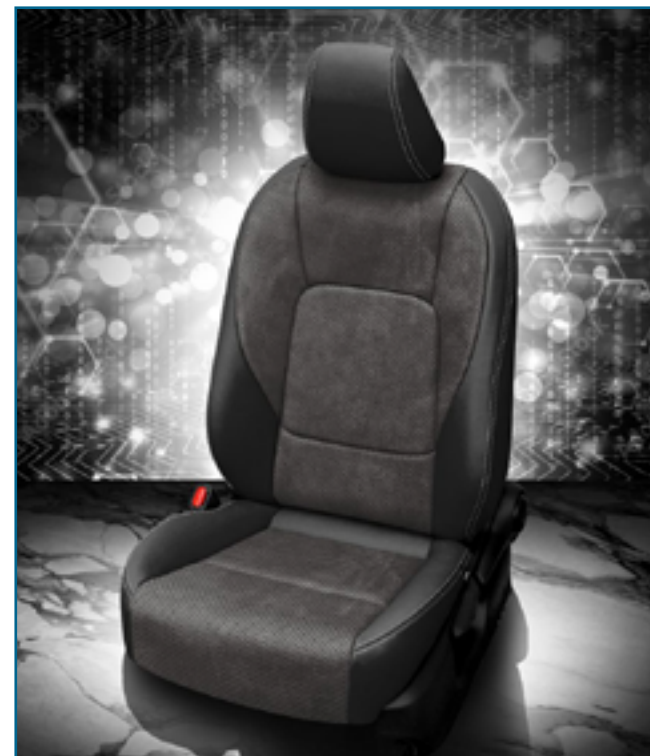

VIS CODE: K3376-100
Black wrap, Dark Slate Suedezkin body, perf body, Silver
contrast all stitch