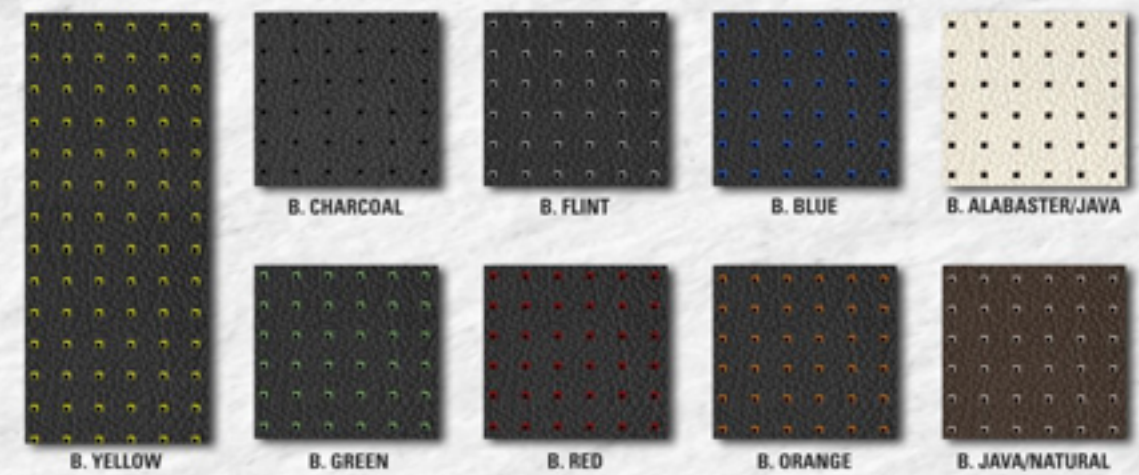

Barracuda

SQUARE PERFORATED DUO-TONE LEATHER

>dc400