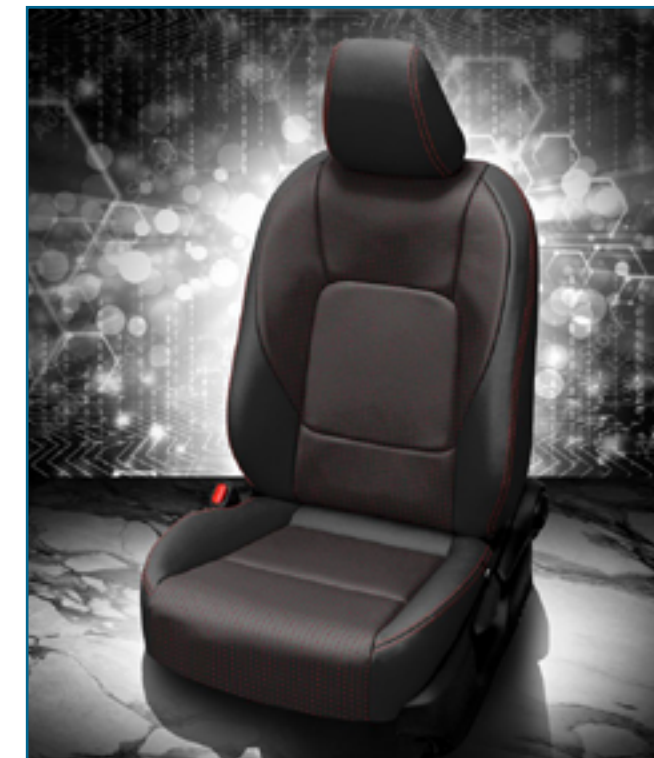

VIS CODE: K3378-100
Black wrap, Barracuda Red body, Red contrast all stitch