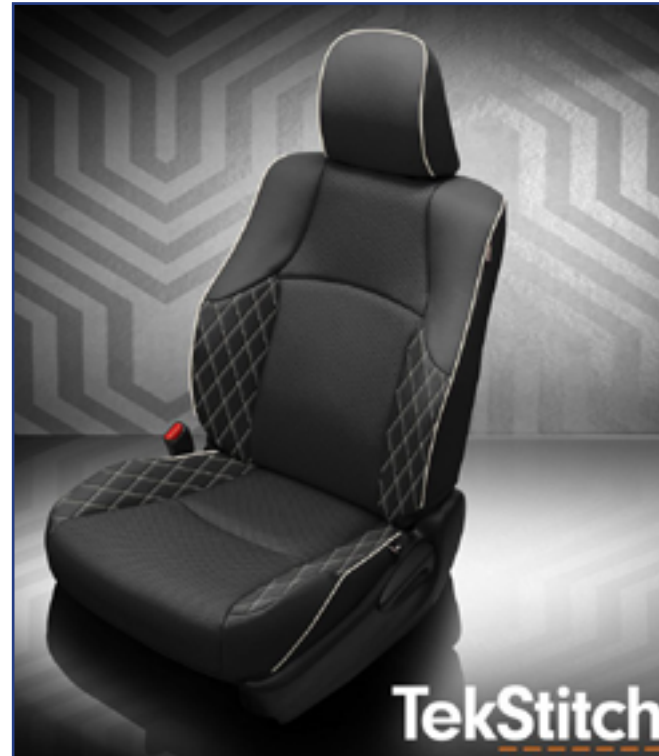

VIS CODE: K2425-100
Black wrap, perf body, Pearl piping, TekStitch Diamond Wings, Tek Color Pearl