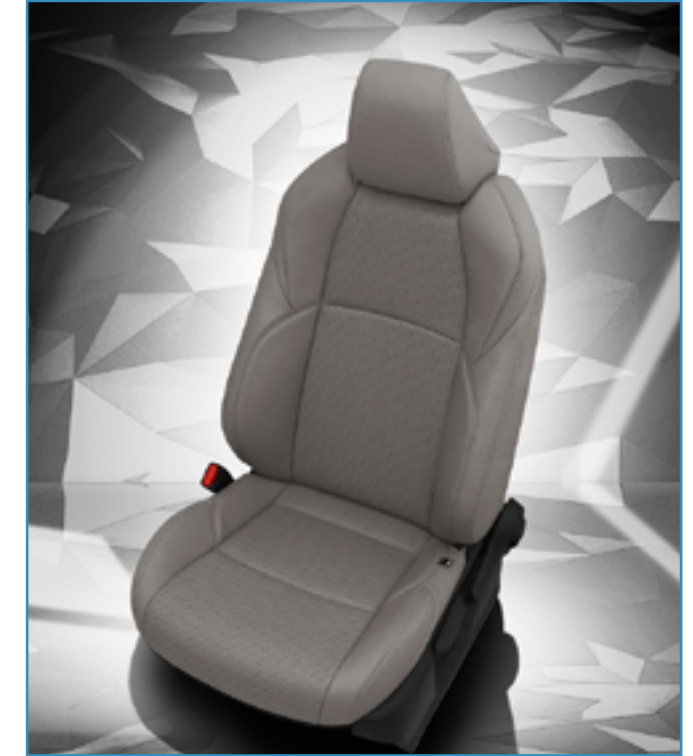

VIS CODE: F1437-102
Ash wrap, perf body, Ash stitching