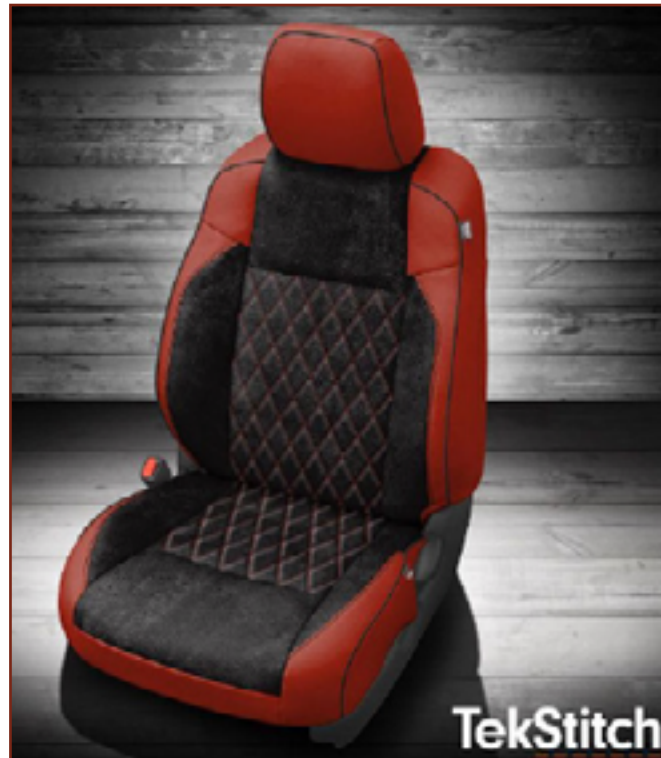

VIS CODE: K2320-225
Cardinal wrap, Raven Suedezykin body, tekstitch Diamond Insert, Raven Suedezykin wings, Black contrast all stitch

VIS CODE: K2322-100
Black wrap, Mahogany body, perf body, Mahogany perf wings, Mahogany contrast all stitch