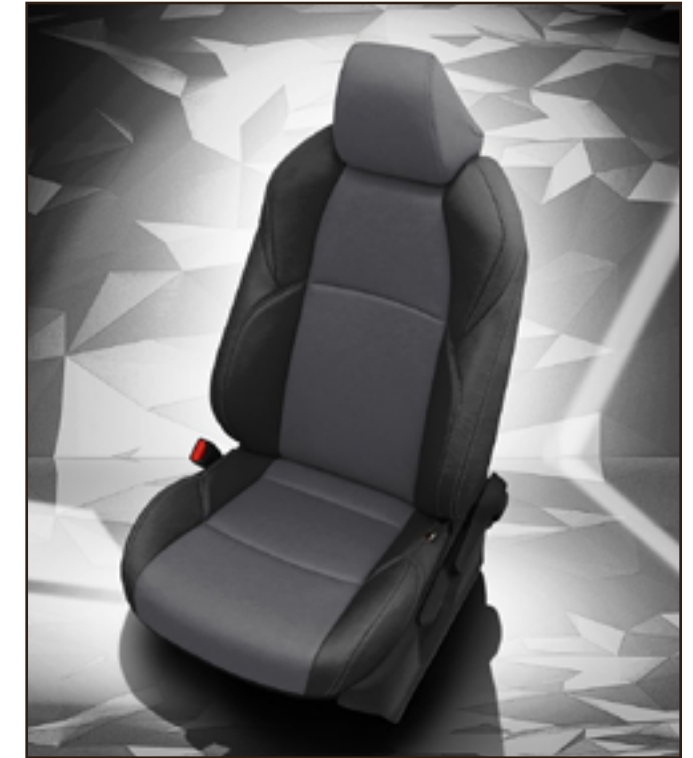

VIS CODE: K2574-100
Black wrap, Lapis center, Lapis contrast all stitch