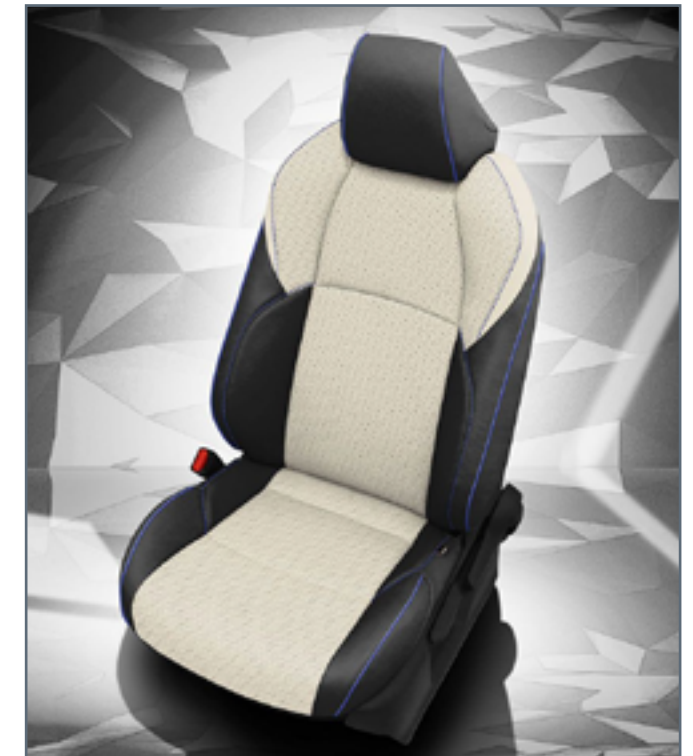

VIS CODE: K2589-100
Black wrap, Pearl body, perf body, Cobalt contrast all stitch, Cobalt piping