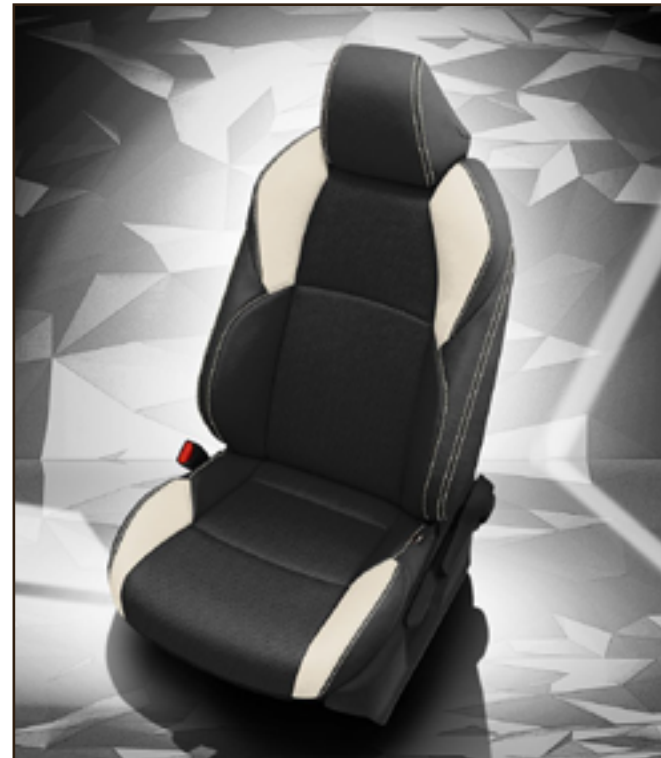

VIS CODE: K2569-100
Black wrap, perf body, Pearl wings, Pearl contrast all stitch