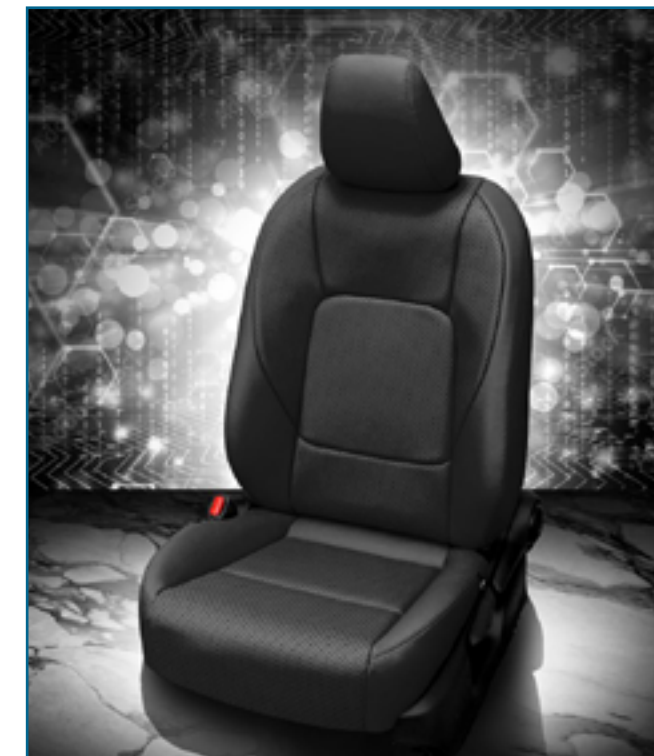

VIS CODE: F1445-100
Black wrap, perf body, Black stitching