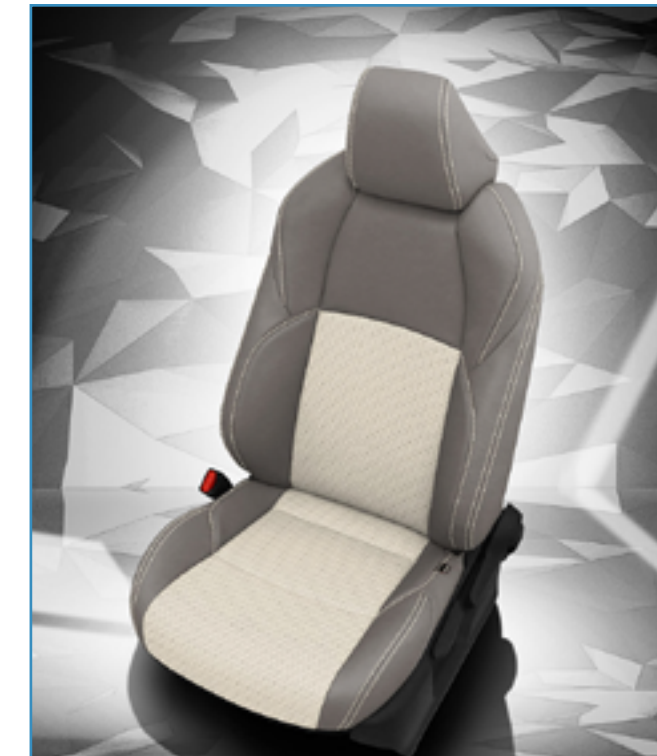

VIS CODE: K3211-102
Ash wrap, Pearl combo, perf combo, Pearl contrast all stitch