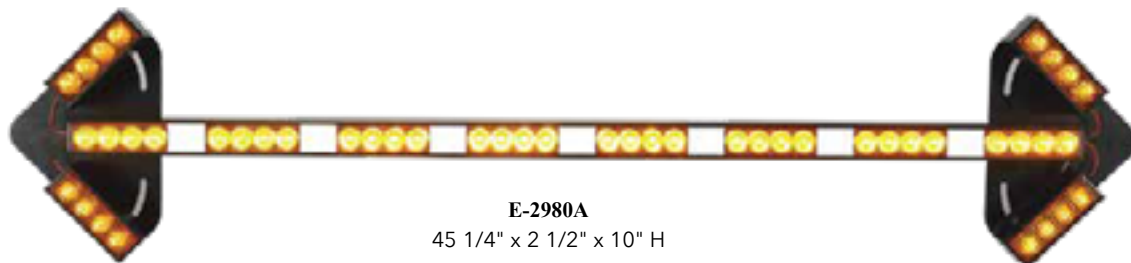

E-2980A
45 1/4" x 2 1/2" x 10" H

8 patterns. Amber. Aluminium light bar with polycarbonate lens. Mounts with "L" or "T" brackets (included). Comes with control box for flash selection. foldable arrows for easy storage.