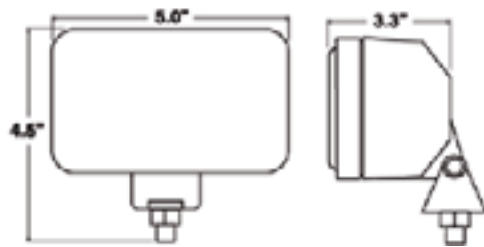

Hamsar

SINGLE BEAM HALOGEN

ULTH81044
12V, 55W. Flood pattern.
Polymer housing. Hardened glass lens.

LED WORK LIGHTS

30 000+ hours life. Die cast aluminium housing & polycarbonate lens.
Stainless steel mounting hardware.