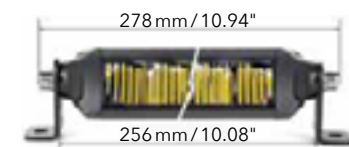

- Low profile slim single row with no screw front frame
- Half convex optics with automotive grade modular chip
- Patented optical design combine legal driving lights and strobe lights all in one
- High beam, fog light & strobe light
- Innovative harness design for no drill installation and adaptive control

SAE / DOT