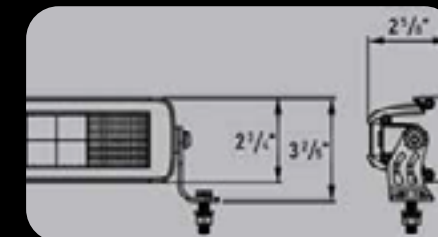

ULTRA NXT

**IP68 & IP69K - RoHS - EMC - CE - 10V - 30V
Flood/Spot Combo Beam Pattern
Black Aluminum Housing
Side Mount**