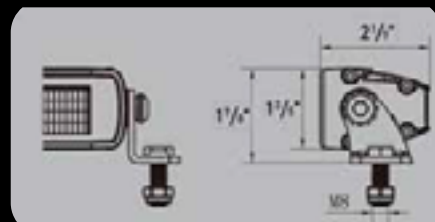

ULTRA NXT

**IP68 & IP69K - RoHS - EMC - CE - 10V - 30V
Flood/Spot Combo Beam Pattern
Black Aluminum Housing
Side Mount**