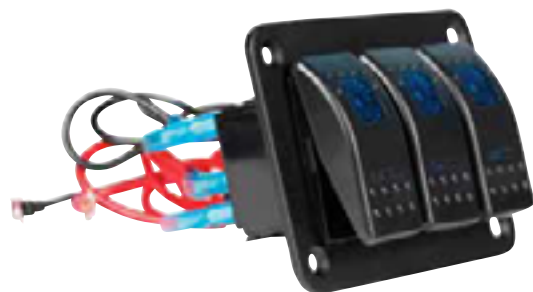

## MINI POD LED BARS

ULTMPD6

ULTMPD6FL

PART #	ACTUAL LUMENS	CURRENT	POWER	BEAM PATTERN	DIMENSIONS	VOLTAGE	PROTECTION
6" MINI POD BAR							
ULTMPD6	722 lumens	1.3A@13.6V	18W	Flood Beam	5.86 x 1.41 x 1.53"	10-36V Dc	IP67
ULTMPD6FL	722 lumens	1.3A@13.6V	18W	Flood Beam	7.67 x 1.77 x 2.44"	10-36V Dc	IP67

## SWITCH & HARNESS

VOLTAGE: 9-16V DC

PART #	POWER OUTPUT	DESCRIPTION
<b>1 OUTPUT</b>		
ULTSWRH12	MAX 288W	Single output single function LED light harness & switch
ULTSWRH13	MAX 288W	Single output dual function LED light harness & switch
ULTWH12	MAX 250W	Single output single function (use with single function LED bar + ULTRKSP2)
*ULTXOA830003	MAX 250W	Single output triple function (use with ULTBARS20HFS + ULTRKSP3)
*ULTXOA830004	MAX 250W	Single output dual function (use with ULTBARS6FS or ULTBARS10FS + ULTRKSP2)
<b>2 OUTPUTS</b>		
ULTSWRH22	MAX 144W X 2	Dual output single function LED light harness & switch (use with single function LED bar)
ULTWH22	MAX 125W X 2	Dual output single function (use with single function LED bar + CLDRKSP2)
*ULTXOA830002	MAX 125W X 2	Dual output dual function (use with ULTBARS6FS or ULTBARS10FS + ULTRKSP2)
ULTWH24	MAX 125W X 2	Dual output triple function (use with ULTBARS20HFS + ULTRKSP3)

\*These products are still available under the RTX brand while supplies last.

**SWITCH PANELS**

VOLTAGE: 12V DC

ULTRKSP2

ULTRKSP3

PART #	DESCRIPTION
<b>2 SWITCHES</b>	
ULTRKSP2	Dual on-off rocker switch panel for led light bars & led pod lights
<b>3 SWITCHES</b>	
ULTRKSP3	Triple on-off rocker switch panel for led light bars & led pod lights

**CONNECTORS**

VOLTAGE: 9-16V DC

ULTWCONM

ULTWCONF

PART #	DESCRIPTION
<b>MALE</b>	
ULTWCONM	7" Single function male deutsch connector
<b>FEMALE</b>	
ULTWCONF	7" single function female deutsch connector

**HITCH MOUNTING BRACKET**