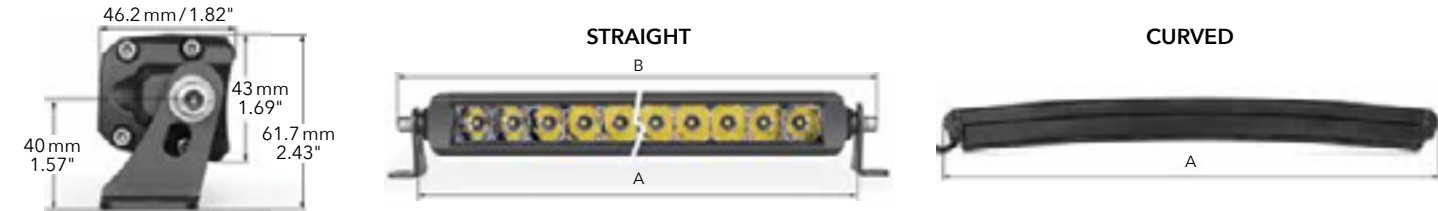

ULTXOA6C4110

2600 LM • 30W  
2.2A@13.6V  
OSRAM LED

RTX

LED LIGHT BARS

2 INSTALLATION METHODS (ONLY FOR STRAIGHT BARS): Side brackets or sliding feet

- No screw front frame leads new trends in light bar design.
- Updated heat sink design for effective heat dissipation and better fitment
- The straight bars have a combined spot and flood beam
- The curved bars have a spot beam