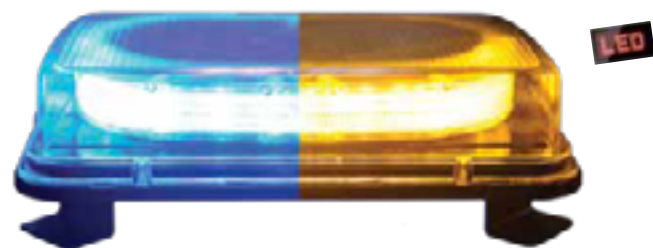

ULTE-7211AB
Amber & Blue
11" x 6.75" x 2.5" H

Synchronizable with **ULTE728AB/AW & ULTE-725AB/AW.** 4 flash patterns per color setting. No controller required. Wired synchronization.

ULTE-725AW
Amber & White

6" x 1.38" x 1.25" H
Synchronizable with **ULTE7211AB/AW & ULTE728AB/AW.** 4 flash patterns per color setting. Surface mount with lead wires. No controller required.