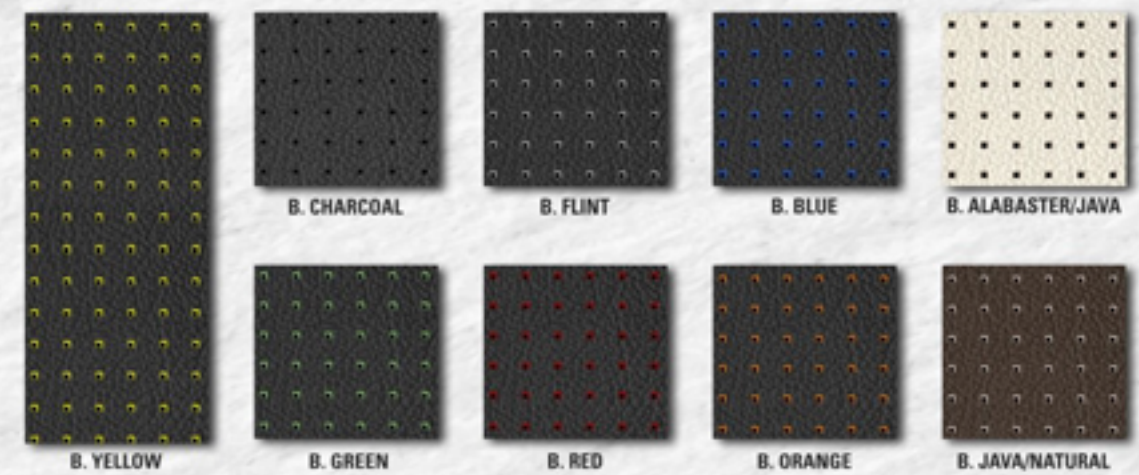

SQUARE PERFORATED DUO-TONE LEATHER

>dc400

INTÉRIEURS EN CUIR

CUSTOM EMBROIDERY
\$400 (PER PAIR)

DOUBLE DIAMOND
STITCH

SINGLE DIAMOND
STITCH

BARRACUDA
PERFORATED DUO-TONE >dc400

6TH MIDDLE SUV SEAT 100
PERFORATION 100
2 TONE COLOR 100
PIPING 100
COLOR STITCH 100
DIAMOND STITCH 400