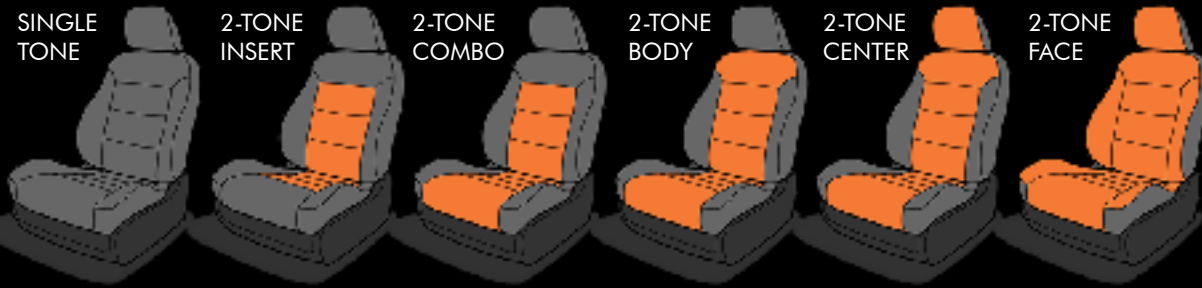

SQUARE PERFORATED DUO-TONE LEATHER

>dc400

INTÉRIEURS EN CUIR

CUSTOM EMBROIDERY
\$400 (PER PAIR)

DOUBLE DIAMOND
STITCH

SINGLE DIAMOND
STITCH

BARRACUDA
PERFORATED DUO-TONE >dc400

6TH MIDDLE SUV SEAT 100
PERFORATION 100
2 TONE COLOR 100
PIPING 100
COLOR STITCH 100
DIAMOND STITCH 400