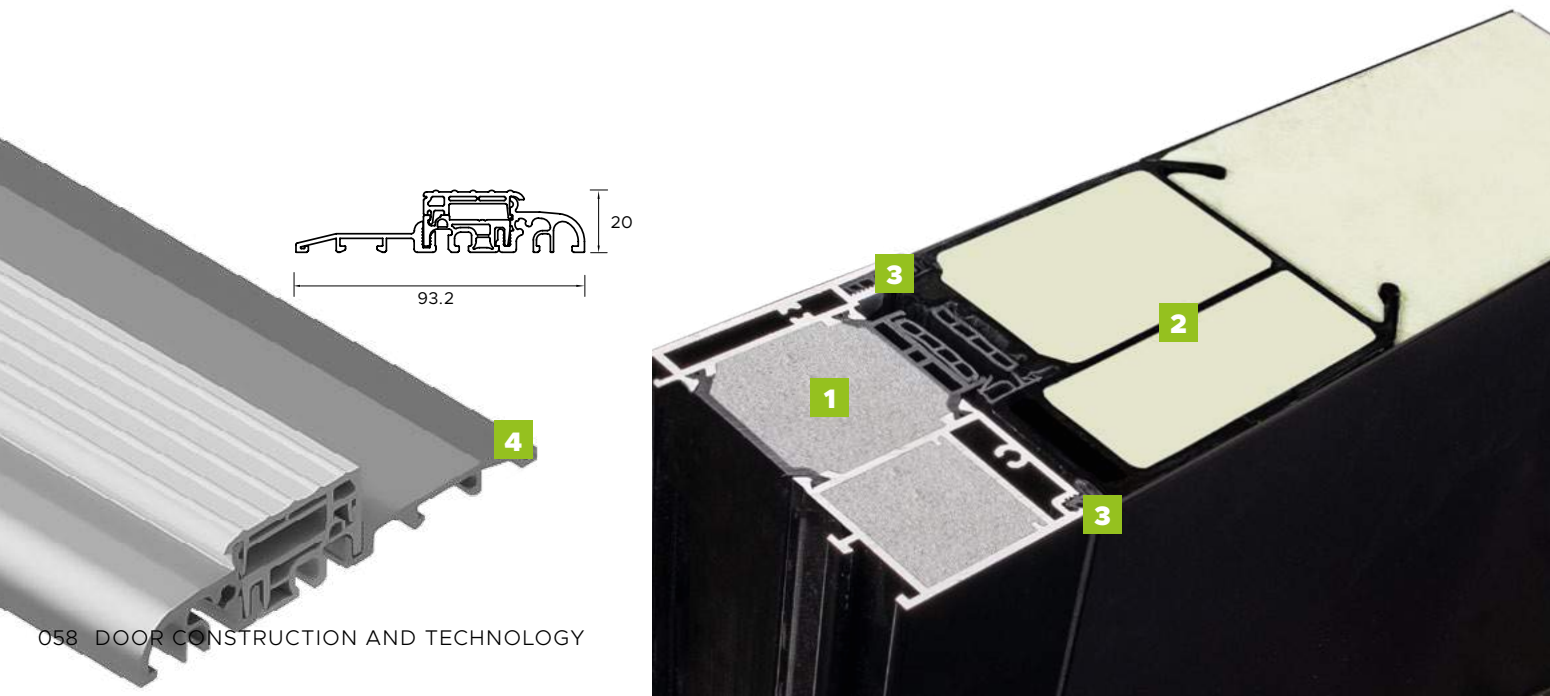

DOOR CONSTRUCTION

- ALU HYBRID insulated door frame with an XPS insert that improves thermal performance. **1**
- Door leaf made of fiberglass composite with carbon structure and filled with polyurethane foam with a composite frame. **2**
- Door leaf with peripheral seal and an additional masking trim. **3**
- Door leaf with peripheral seal and an additional masking trim.
- Three 3D hinges adjustable in 3 dimensions.
- 8-point locking mechanism (hook-bolts).
- Lower and upper points controlled with the main lock
- Clamping bar over the entire height of the of the frame.
- LAVA handles.
- Burglar-resistant cylinder-lock or double-sided cylinder (security class "D").
- Custom **WIKĘD** key.
- Minimalist ring door lock cover (with DOOR-BAR).
- Insulated PVC/ALU threshold with thermal partition. **4**