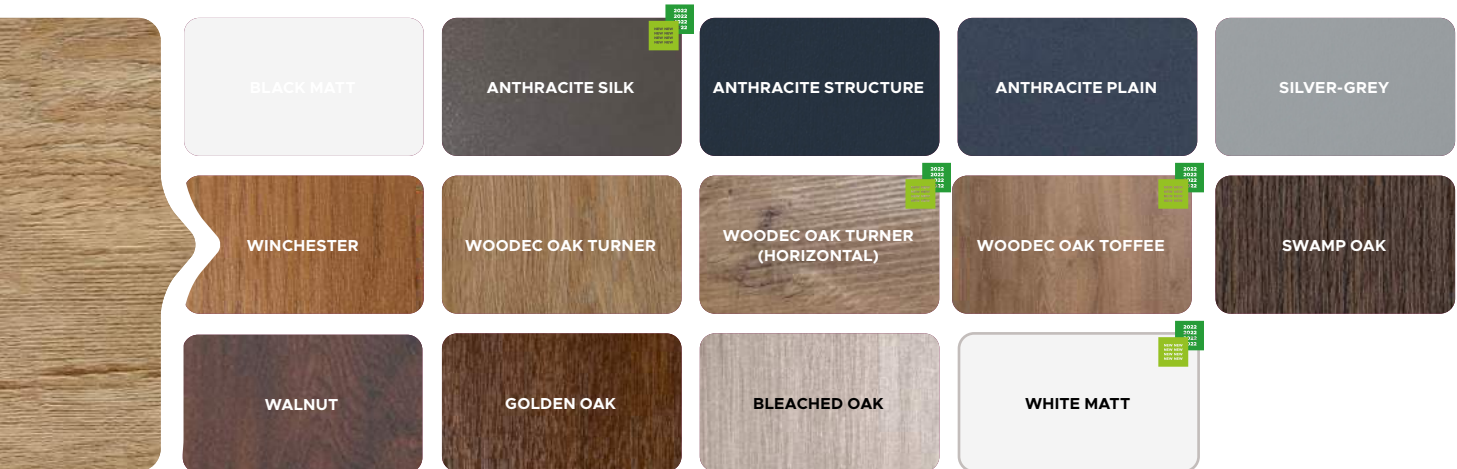

Cameleon doors are available in sizes (door leaf widths): 80N, 80, 90N, 90 and 100 (size 100 is available at an additional cost; it is also not available for the Termo Prestige Lux line). Cameleon NORMAL doors are equipped with the standard equipment of the NORMAL line, excluding upper lock. Cameleon PREMIUM doors are equipped with the standard equipment of the PREMIUM line. Cameleon OPTIMUM doors are equipped with the standard equipment of the OPTIMUM line. Doors with glazing are available only with INOX and BLACK decor. Cameleon TERMO PRESTIGE LUX doors are equipped with the standard equipment of the TERMO PRESTIGE LUX line. Doors with glazing are available only with INOX and BLACK decor. Future INOX collection is not available as painted doors. Cameleon Protect doors are equipped with the standard equipment of the Protect line.