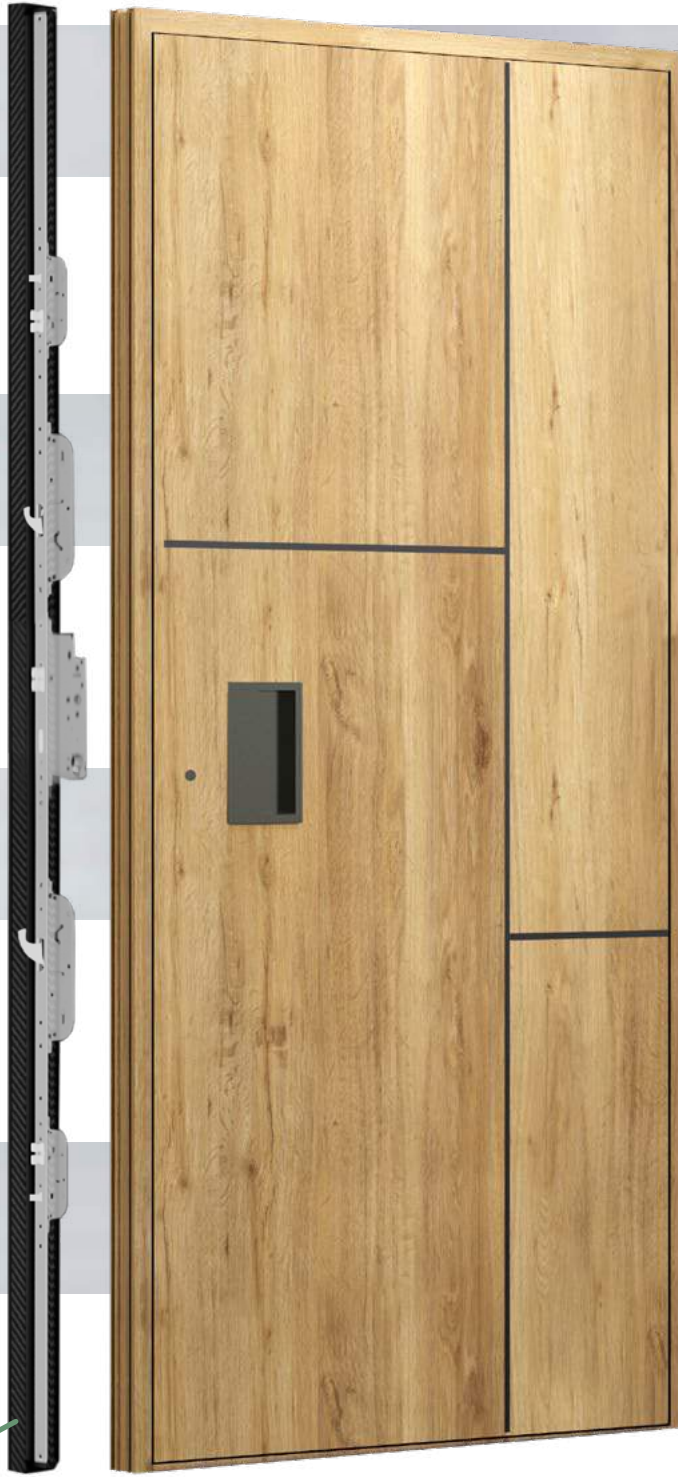

8-POINT LOCKING MECHANISM

TECHNOLOGY ALU HYBRID