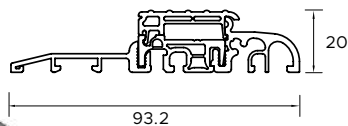

DOOR CONSTRUCTION

- ALU HYBRID insulated door frame with an XPS insert that improves thermal performance. **1**
- Door leaf made of fiberglass composite with carbon structure and filled with polyurethane foam with a composite frame. **2**
- Door leaf with peripheral seal and an additional masking trim. **3**
- Door leaf with peripheral seal and an additional masking trim.
- Three 3D hinges adjustable in 3 dimensions.
- 8-point locking mechanism (hook-bolts).
- Lower and upper points controlled with the main lock
- Clamping bar over the entire height of the of the frame.
- LAVA handles.
- Burglar-resistant cylinder-lock or double-sided cylinder (security class "D").
- Custom **WIKĘD** key.
- Minimalist ring door lock cover (with DOOR-BAR).
- Insulated PVC/ALU threshold with thermal partition. **4**