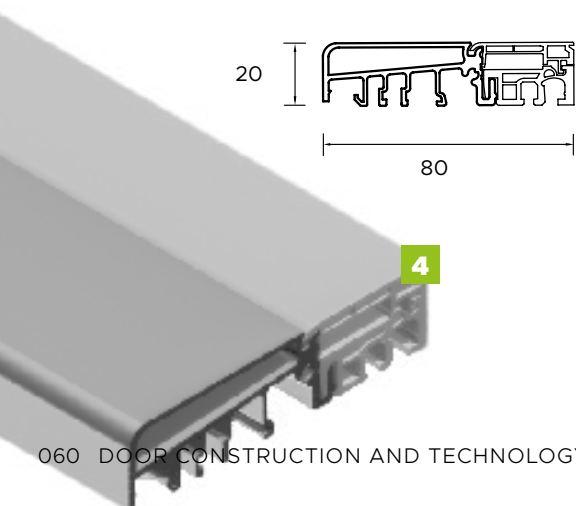

Door leaf thickness

Acoustic isolation
32dB*

Security class RC2**

*Only doors without glazing

**IAW PN-EN 1627:2011. Only for full doors or with P4 glazing and INOX decor and fitted with C class lock and HANDLE

DOOR CONSTRUCTION

- - Warm Termo frame. **1**
- - Door leaf with seal, filled with polyurethane foam and glued laminated timber frame. **2**
- - 3 3D hinges adjustable in 3 dimensions. **3**
- - Adjustable pressure for 3-point lock system.
- - Adjustable latch.
- - 3 anti-breach bolts.
- - Upper hook-bolt.
- - Additional upper lock with knob cylinder (single key system).
- - 3-point lock with main lock and cylinder (single key system).
- - Prime, Tahoma, Manitoba or Magnus HANDLE.
- - Lower hook-bolt.
- - Door leaf with 4-sided seal.
- - Windstoper (seal preventing potential drafts in threshold section).
- - Warm, PVC/ALU threshold with thermal barrier. **4**