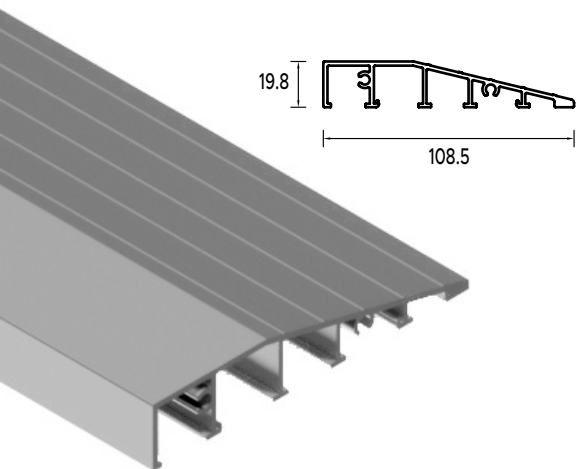

Optimum

The optimum range of entrance doors for demanding customers.
A wide range of visual and technical solutions combined with very good value for money.

Heat transmittance coefficient
 $U_d=0,85 \text{ W/m}^2\text{K}^*$

Door leaf thickness

Acoustic isolation
32dB*

Security class RC2**

*Only doors without glazing

**IAW PN-EN 1627:2011. Only for full doors or with P4 glazing and INOX decor and fitted with C class lock and HANDLE

DOOR CONSTRUCTION

- - Warm Termo frame. **1**
- - Door leaf with seal, filled with polyurethane foam and glued laminated timber frame. **2**
- - 3 3D hinges adjustable in 3 dimensions. **3**
- - Adjustable pressure for 3-point lock system.
- - Adjustable latch.
- - 3 anti-breach bolts.
- - Upper hook-bolt.
- - Additional upper lock with knob cylinder (single key system).
- - 3-point lock with main lock and cylinder (single key system).
- - Prime, Tahoma, Manitoba or Magnus HANDLE.
- - Lower hook-bolt.
- - Door leaf with 4-sided seal.
- - Windstoper (seal preventing potential drafts in threshold section).
- - Warm, PVC/ALU threshold with thermal barrier. **4**