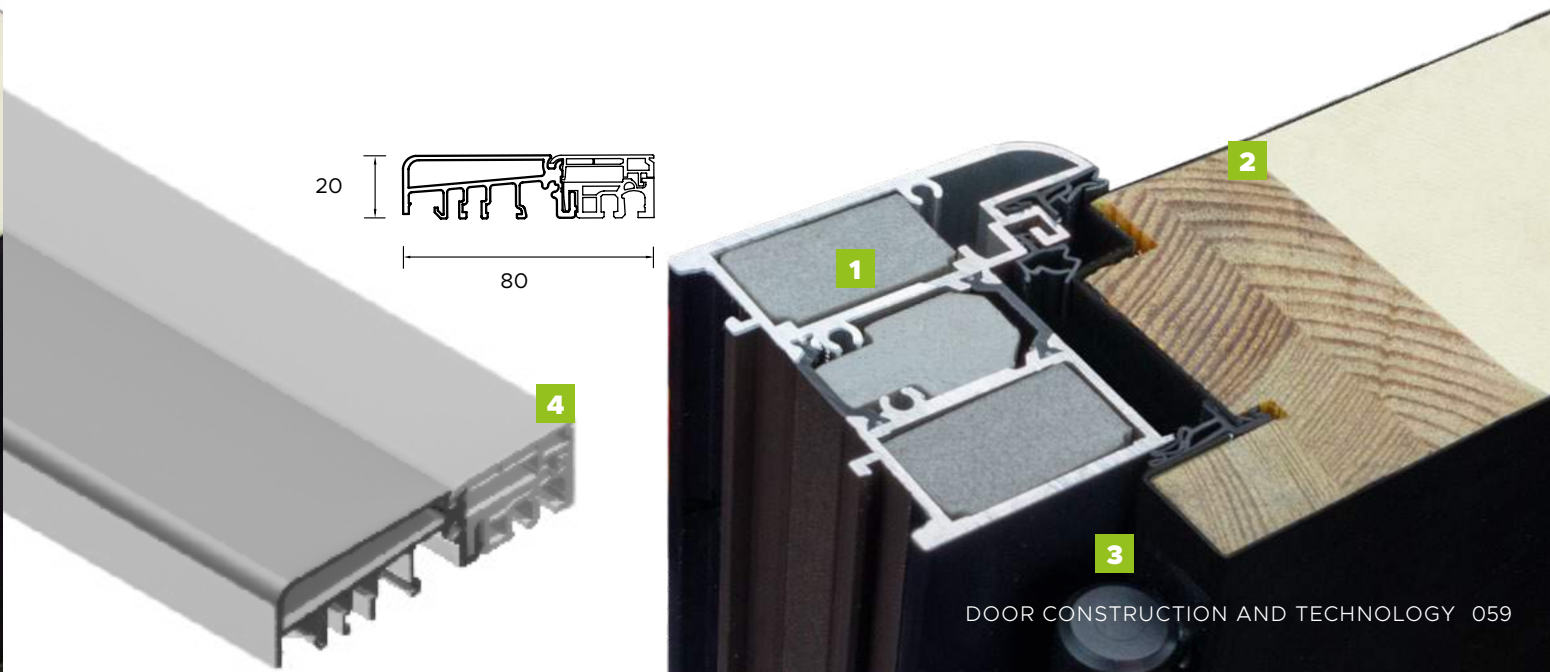

Heat transmittance coefficient
 $U_d=0,79 \text{ W/m}^2\text{K}^*$

Door leaf thickness

Acoustic isolation
32dB*

Security class RC2**

* Only doors without glazing

**IAW PN-EN 1627:2011. Only for full doors or with P4 glazing and INOX decor and fitted with C class lock and HANDLE

DOOR CONSTRUCTION

- Warm Termo Prestige frame with two seals and insulating filler in each chamber. **1**
- Door leaf with seal, filled with polyurethane foam and glued laminated timber frame. **2**
- 3 3D hinges adjustable in 3 dimensions. **3**
- Adjustable pressure for 3-point lock system.
- 6 anti-breach bolts.
- Key operated upper bolt with additional upper latch bolt.
- double cylinder lock or knob cylinder.
- 3-point lock with main lock and central latch bolt.
- Prime, Tahoma, Manitoba or Magnus HANDLE.
- Key operated lower bolt with additional lower latch bolt.
- Door leaf with 4-sided seal.
- Auto drop down seal.
- Windstoper (seal preventing potential drafts in threshold section).
- Warm, PVC/ALU threshold with thermal barrier. **4**