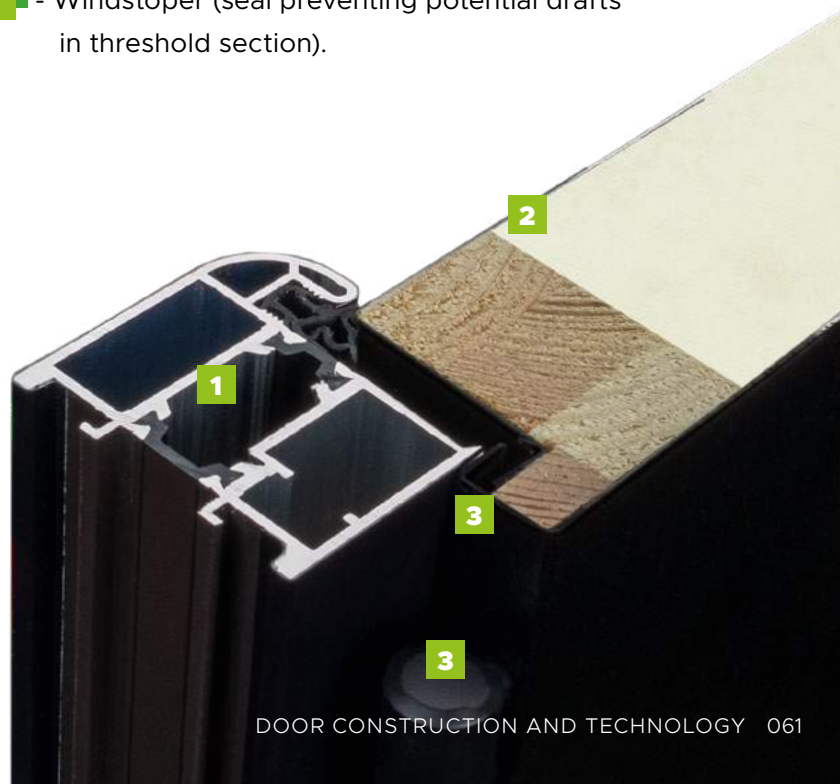

Premium

The basic range of entrance doors, good technical parameters.
Numerous models and equipment options combined with an attractive price.

Heat transmittance coefficient
 $U_d=0,98 \text{ W/m}^2\text{K}^*$

54 mm Door leaf thickness

Acoustic isolation
32dB*

Security class RC2**

* Only doors without glazing

**IAW PN-EN 1627:2011. Only for full doors or with P4 glazing and INOX decor and fitted with C class lock and HANDLE

DOOR CONSTRUCTION

- - Warm Termo frame (bought separately). **1**
- - Door leaf with seal, filled with polyurethane foam and glued laminated timber frame. **2**
- - 3 3D hinges adjustable in 3 dimensions. **3**
- - Decorative hinge caps.
- - Adjustable pressure for 3-point lock system.
- - Adjustable latch.
- - 3 anti-breach bolts.
- - Upper hook.
- - Additional upper lock with knob cylinder (single key system).
- - 3-point lock with main lock and cylinder (single key system).
- - Prime, Tahoma, Manitoba or Magnus HANDLE.
- - Lower hook.
- - Insulating brush.
- - PVC or ALU threshold with seal. **4**
- - Windstoper (seal preventing potential drafts in threshold section).

4

4

4