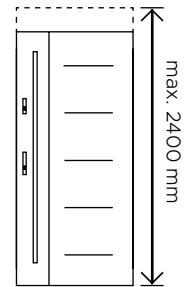

DOORS HIGHER THAN STANDARD

DESCRIPTION

Maximum height with frame (Hc) up to 2400 mm. Only available for doors with a Termo frame. It applies to single doors and doors with sidelights.