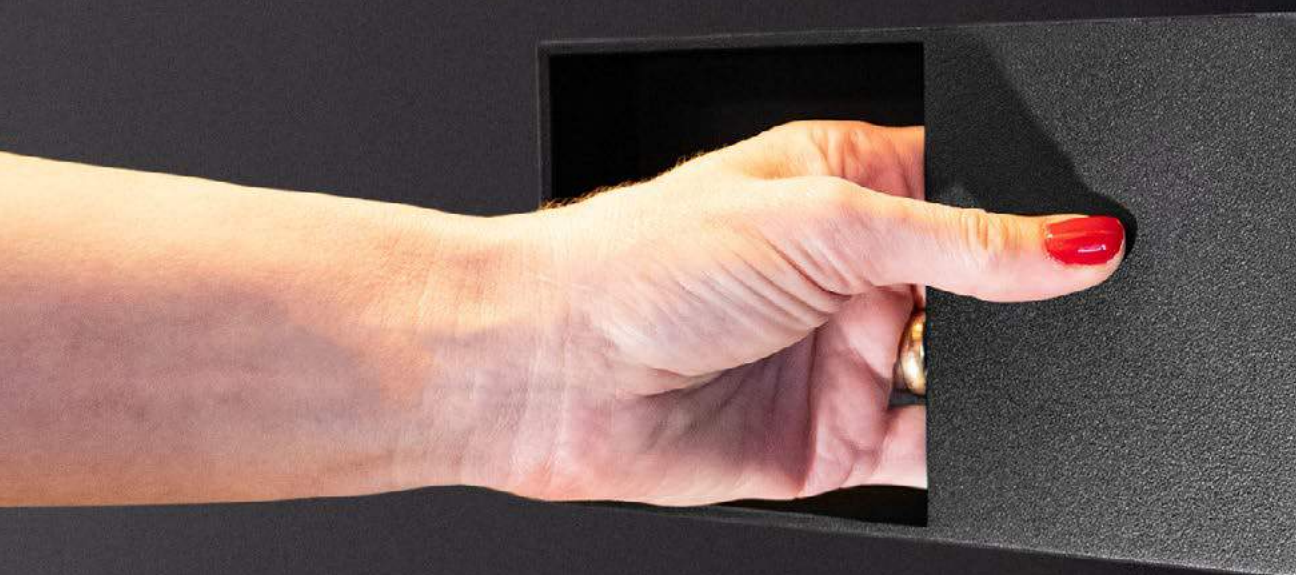

The Black and INOX door bar, 180 cm.
Possibility to combine the available options.
In the version with LED lighting, contains a twilight switch.

INOX

BLACK

180cm

DOOR-BAR

SLIM POCKET

SLIM POCKET - BLACK

AVAILABLE VERSIONS