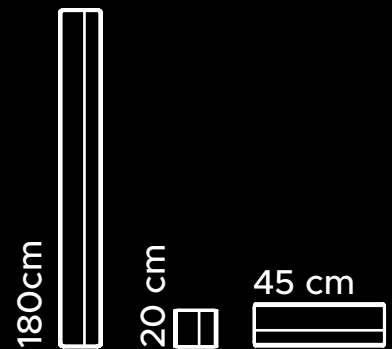

POCKET

Door bar flush with the door leaf.
Available sizes: 20 cm, 45 cm and 180 cm.
COLORS: INOX and Black

INOX

BLACK

ALFA

Door bar

Inspirations: page 22, 91

Available sizes: 60 cm, 120 cm and 150 cm.