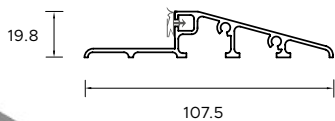

Premium

The basic range of entrance doors, good technical parameters.
Numerous models and equipment options combined with an attractive price.

Heat transmittance coefficient
 $U_d=0,98 \text{ W/m}^2\text{K}^*$

54 mm Door leaf thickness

Acoustic isolation
32dB*

Security class RC2**

* Only doors without glazing

**IAW PN-EN 1627:2011. Only for full doors or with P4 glazing and INOX decor and fitted with C class lock and HANDLE

DOOR CONSTRUCTION

- - Warm Termo frame (bought separately). **1**
- - Door leaf with seal, filled with polyurethane foam and glued laminated timber frame. **2**
- - 3 3D hinges adjustable in 3 dimensions. **3**
- - Decorative hinge caps.
- - Adjustable pressure for 3-point lock system.
- - Adjustable latch.
- - 3 anti-breach bolts.
- - Upper hook.
- - Additional upper lock with knob cylinder (single key system).
- - 3-point lock with main lock and cylinder (single key system).
- - Prime, Tahoma, Manitoba or Magnus HANDLE.
- - Lower hook.
- - Insulating brush.
- - PVC or ALU threshold with seal. **4**
- - Windstoper (seal preventing potential drafts in threshold section).

4