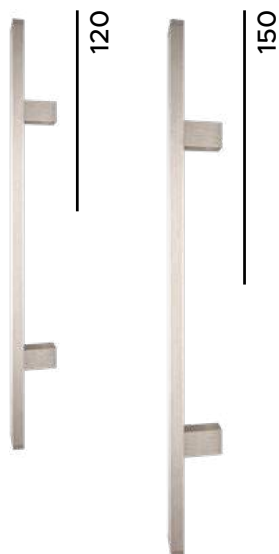

Available sizes: 120 cm and 150 cm.

Colors: INOX and Black

Mount angle

INOX

BLACK

GOLD

Button available for Termo Prestige Lux line

Fingerprint reader available