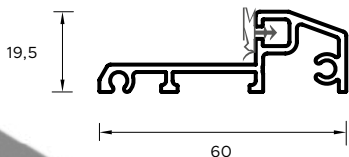

Premium

The basic range of entrance doors, good technical parameters.
Numerous models and equipment options combined with an attractive price.

Heat transmittance coefficient
 $U_d=0,98 \text{ W/m}^2\text{K}^*$

54 mm Door leaf thickness

Acoustic isolation
32dB*

Security class RC2**

* Only doors without glazing

**IAW PN-EN 1627:2011. Only for full doors or with P4 glazing and INOX decor and fitted with C class lock and HANDLE

DOOR CONSTRUCTION

- - Warm Termo frame (bought separately). **1**
- - Door leaf with seal, filled with polyurethane foam and glued laminated timber frame. **2**
- - 3 3D hinges adjustable in 3 dimensions. **3**
- - Decorative hinge caps.
- - Adjustable pressure for 3-point lock system.
- - Adjustable latch.
- - 3 anti-breach bolts.
- - Upper hook.
- - Additional upper lock with knob cylinder (single key system).
- - 3-point lock with main lock and cylinder (single key system).
- - Prime, Tahoma, Manitoba or Magnus HANDLE.
- - Lower hook.
- - Insulating brush.
- - PVC or ALU threshold with seal. **4**
- - Windstoper (seal preventing potential drafts in threshold section).

4

4

4