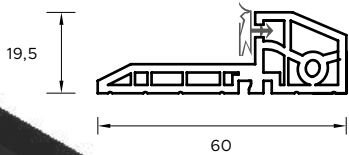

Premium

The basic range of entrance doors, good technical parameters.
Numerous models and equipment options combined with an attractive price.

Heat transmittance coefficient
 $U_d=0,98 \text{ W/m}^2\text{K}^*$

54 mm Door leaf thickness

Acoustic isolation
32dB*

Security class RC2**

* Only doors without glazing

**IAW PN-EN 1627:2011. Only for full doors or with P4 glazing and INOX decor and fitted with C class lock and HANDLE

DOOR CONSTRUCTION

- - Warm Termo frame (bought separately). **1**
- - Door leaf with seal, filled with polyurethane foam and glued laminated timber frame. **2**
- - 3 3D hinges adjustable in 3 dimensions. **3**
- - Decorative hinge caps.
- - Adjustable pressure for 3-point lock system.
- - Adjustable latch.
- - 3 anti-breach bolts.
- - Upper hook.
- - Additional upper lock with knob cylinder (single key system).
- - 3-point lock with main lock and cylinder (single key system).
- - Prime, Tahoma, Manitoba or Magnus HANDLE.
- - Lower hook.
- - Insulating brush.
- - PVC or ALU threshold with seal. **4**
- - Windstoper (seal preventing potential drafts in threshold section).

4

4

4