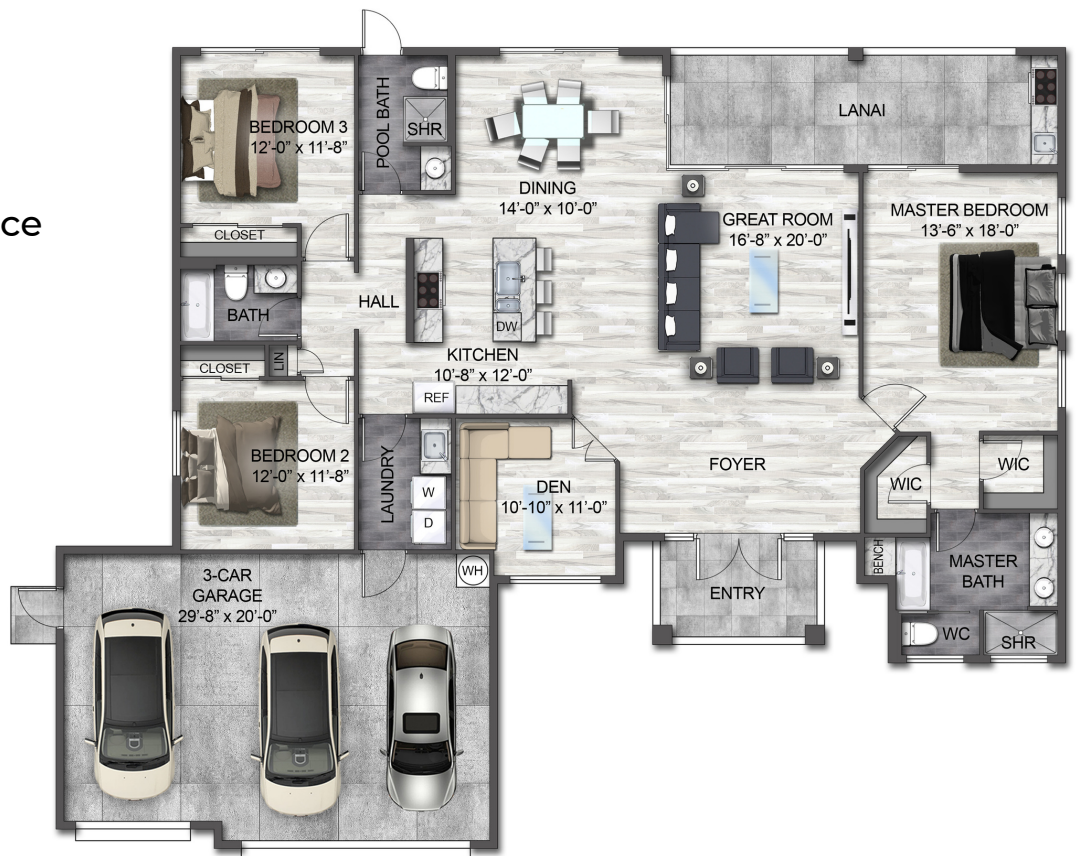

STILLWATER

3 Bedrooms + Den

3 Baths

3 Car Garage

2117 SQ FT Living Space

Total 3056 SQ FT

Includes:

- Dual Sinks in Master
- Dual Closets in Master
- Screened-in Lanai
- Sparkle White Quartz or Granite Countertops
- Stainless Appliances

FLOOR PLAN