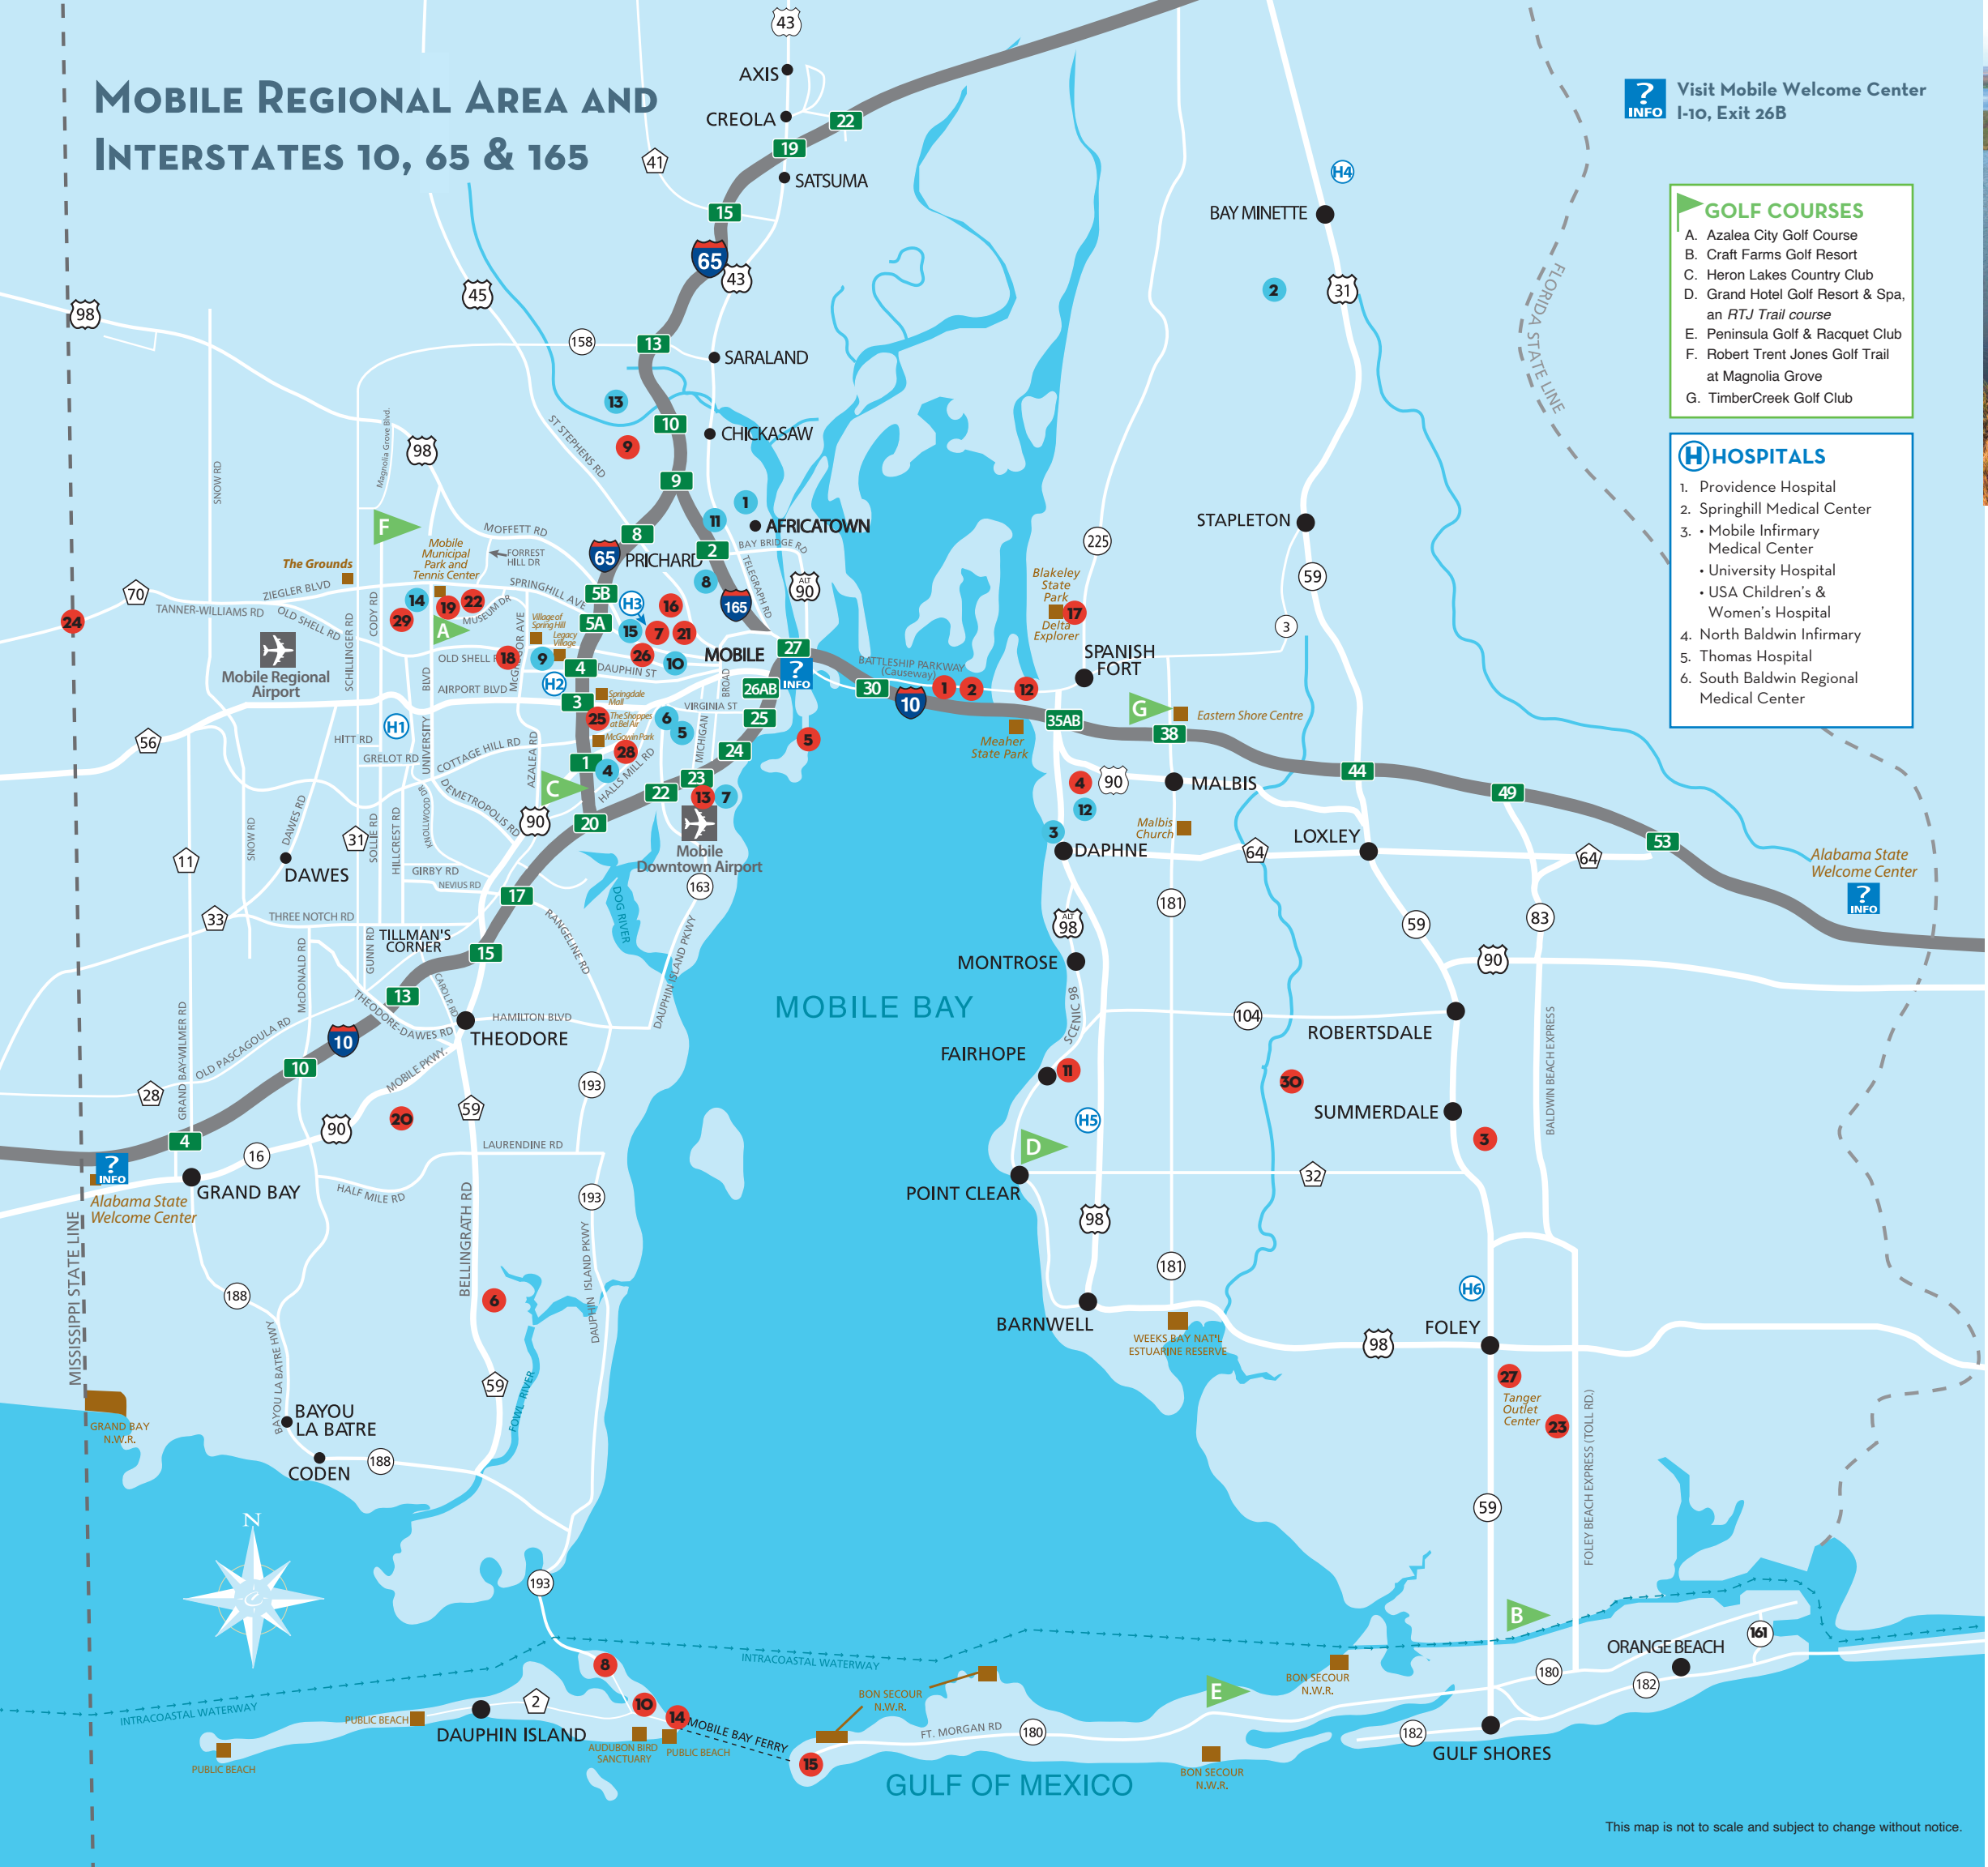

Visit Mobile mobile.org

This map is not to scale and subject to change without notice.