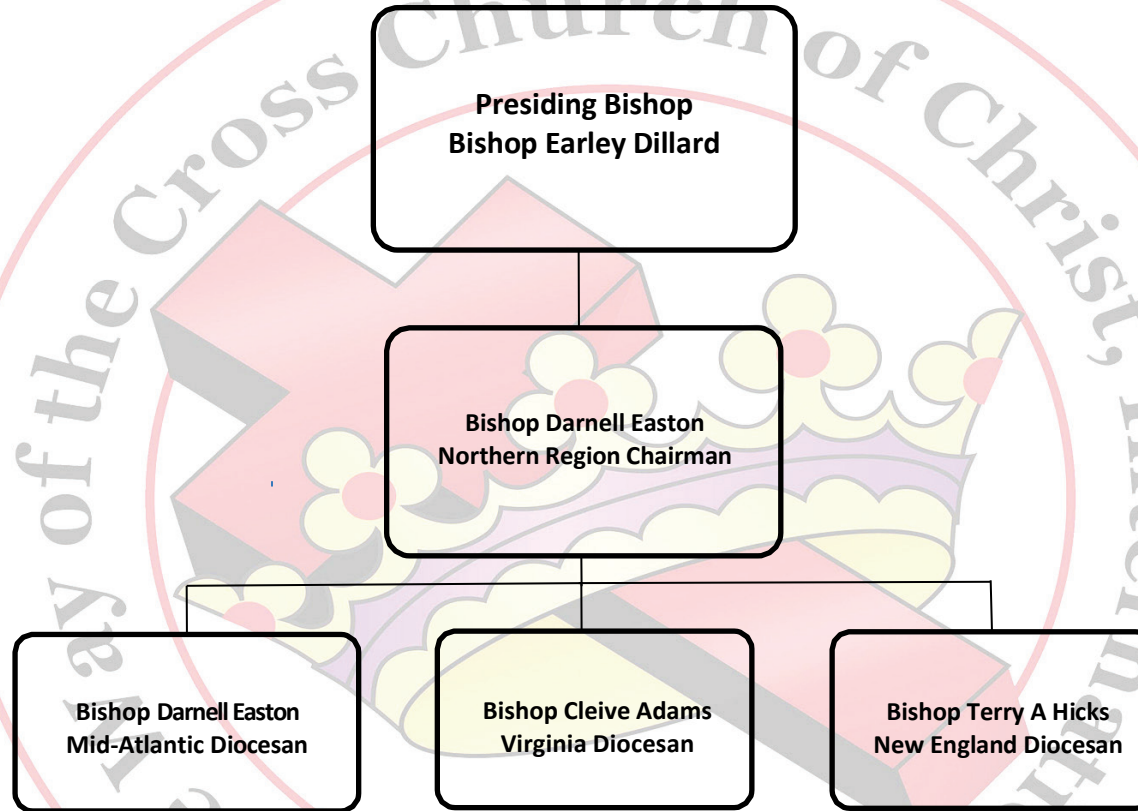

## Regional Conference Flow Chart

- **Presiding Bishop: Bishop Earley Dillard**
- **Southern Region: Bishop Roosevelt Fulton | Southern Region Chairman**
  - North Carolina Diocesan: Bishop Hurrion Freeman
  - South Carolina Diocesan: Bishop Roosevelt Fulton
  - Gulf Coast Diocesan: Bishop Carlos Simon
- **Northern Region: Bishop Darnell Easton | Northern Region Chairman**
  - New England Diocesan: Bishop Terry A. Hicks
  - Mid-Atlantic Diocesan: Bishop Darnell Easton
  - Virginia State Diocesan: Bishop Cleive Adams
- **Foreign Region: Bishop Eugene McCrea | Foreign Region Chairman**
  - Africa – Bishop Darrell Hairston (Nigeria) and Bishop Henry C. Lancaster (Liberia)
  - Haiti – Dr. H. Michael Seward, Jr.
  - India – Bishop Eugene McCrea

*The Way of the Cross Leads Home*

## Southern Region Conference

*The Way of the Cross Leads Home*

## Northern Region Conference

*The Way of the Cross Leads Home*