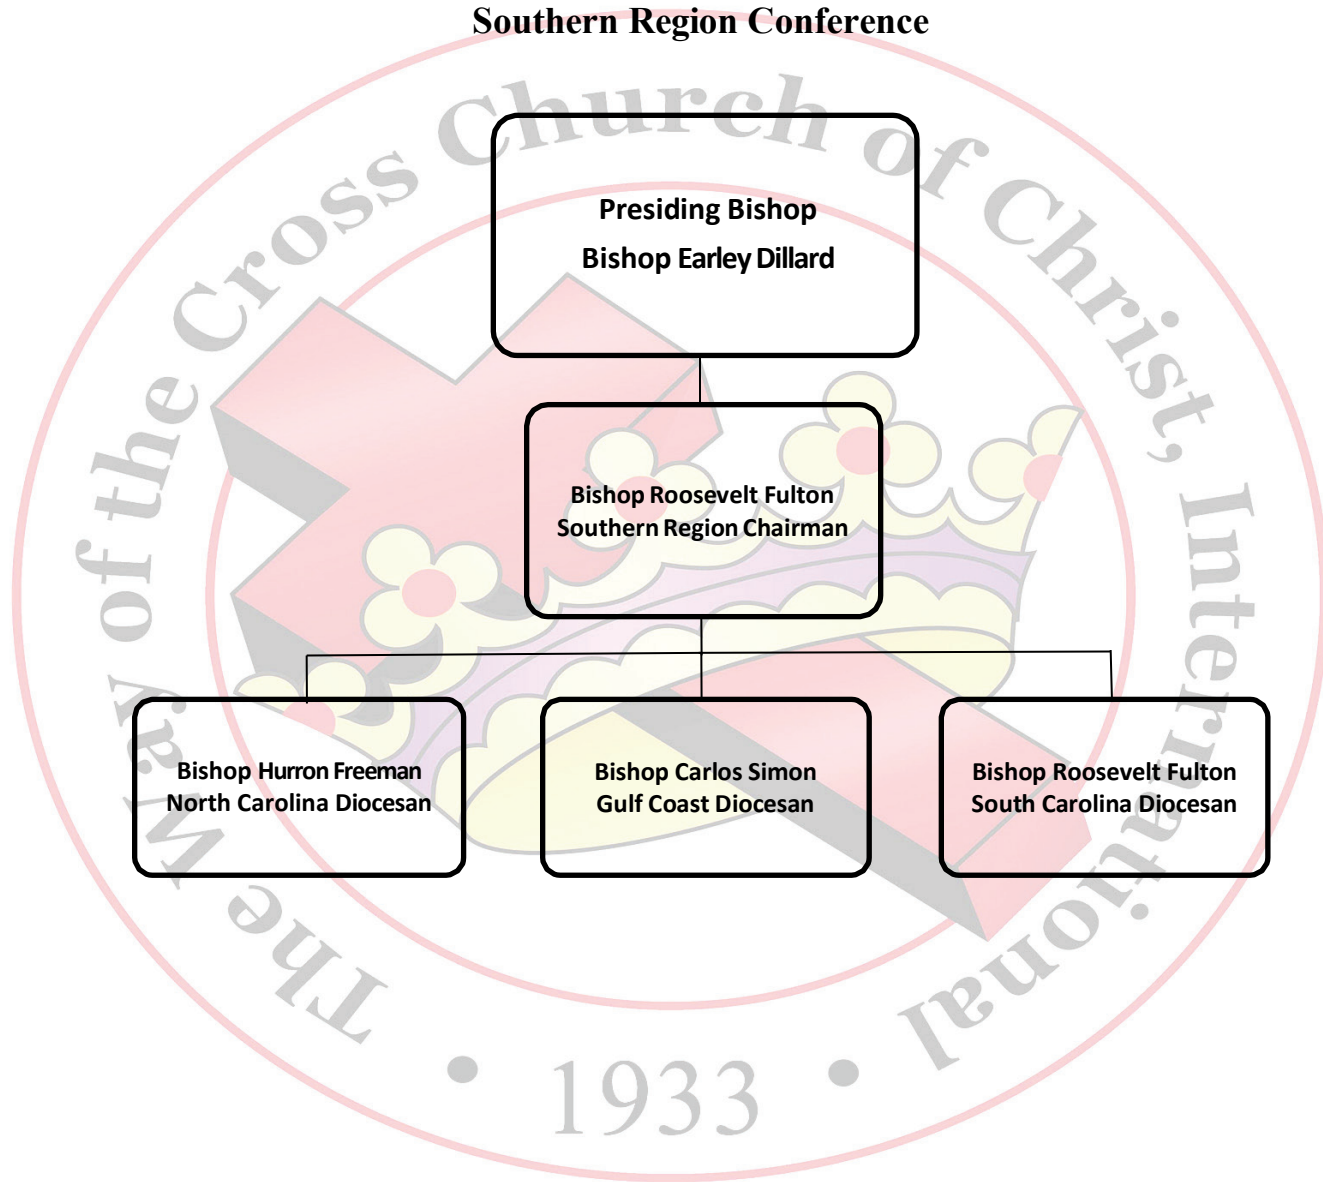

# The Way of the Cross Church of Christ, Intl.

## Regional Conference Flow Chart

- **Presiding Bishop: Bishop Earley Dillard**
- **Southern Region: Bishop Roosevelt Fulton | Southern Region Chairman**
  - North Carolina Diocesan: Bishop Hurrion Freeman
  - South Carolina Diocesan: Bishop Roosevelt Fulton
  - Gulf Coast Diocesan: Bishop Carlos Simon
- **Northern Region: Bishop Darnell Easton | Northern Region Chairman**
  - New England Diocesan: Bishop Terry A. Hicks
  - Mid-Atlantic Diocesan: Bishop Darnell Easton
  - Virginia State Diocesan: Bishop Cleive Adams
- **Foreign Region: Bishop Eugene McCrea | Foreign Region Chairman**
  - Africa – Bishop Darrell Hairston (Nigeria) and Bishop Henry C. Lancaster (Liberia)
  - Haiti – Dr. H. Michael Seward, Jr.
  - India – Bishop Eugene McCrea

*The Way of the Cross Leads Home*

## Southern Region Conference

*The Way of the Cross Leads Home*