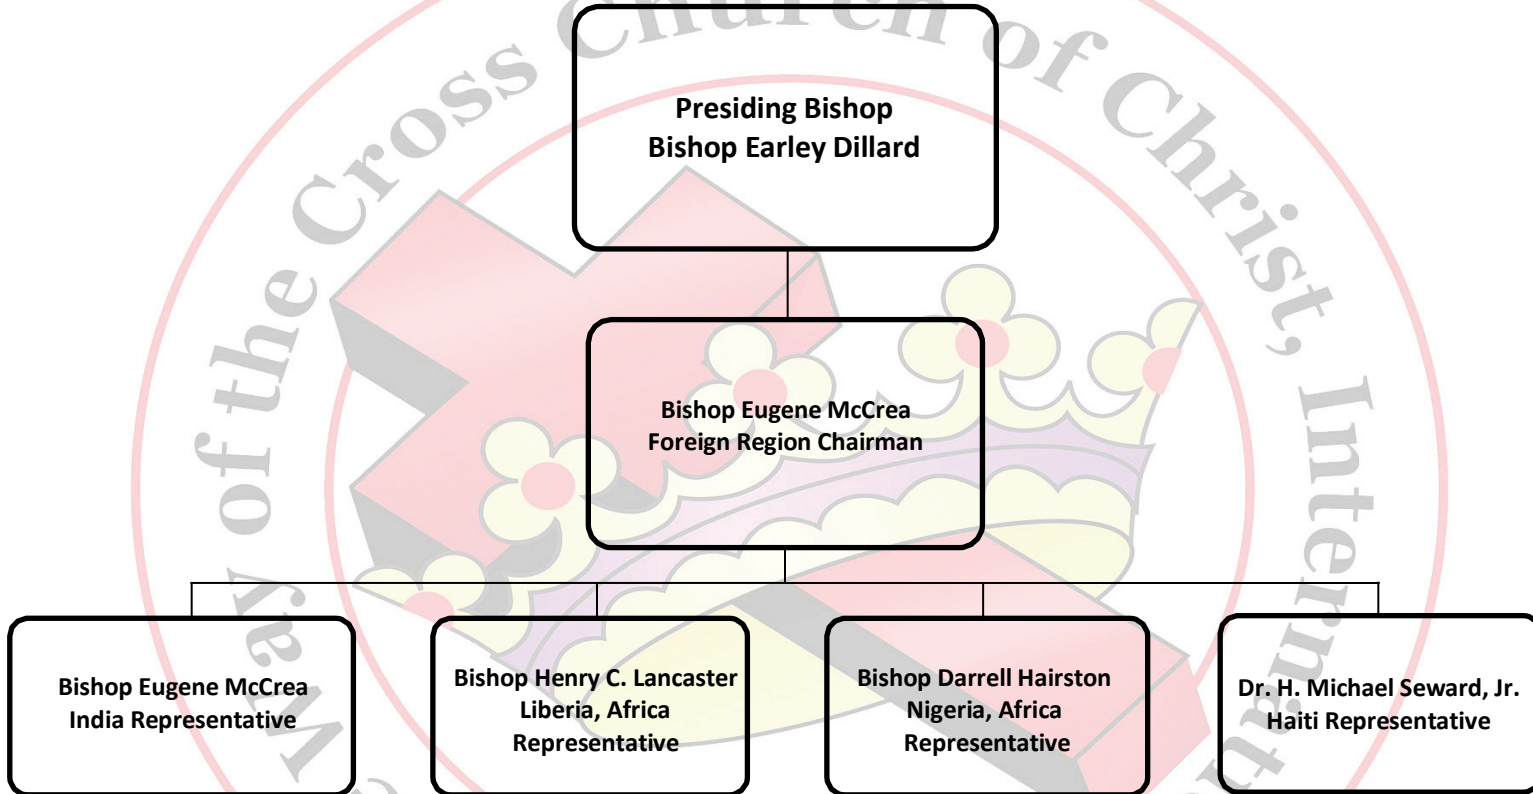

Foreign Region Conference

The Way of the Cross Leads Home