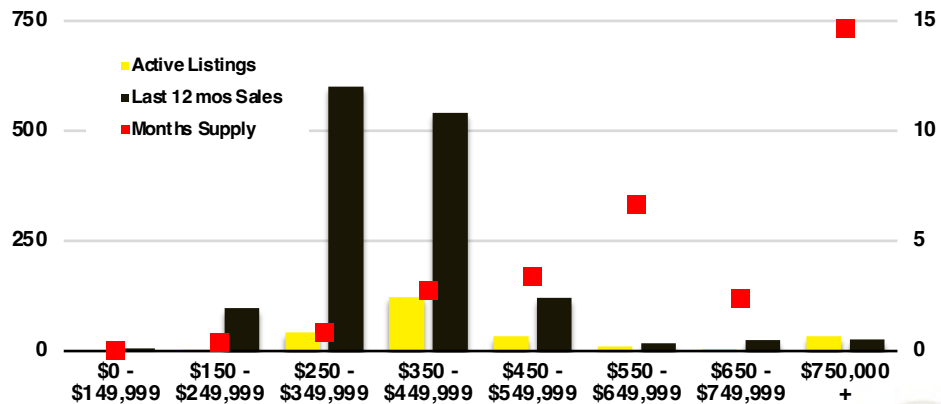

NORTH GEORGIA INVENTORY BY PRICE POINT

BANKS COUNTY QUICK N'DICATORS

BANKS COUNTY SALES VOLUME VS SUPPLY

BANKS COUNTY INVENTORY MONTHS OF SUPPLY

BANKS COUNTY 12 MONTH AVERAGE SALES PRICE

BANKS COUNTY SALES BY PRICE POINT

BANKS COUNTY INVENTORY BY PRICE POINT

BARROW COUNTY QUICK N' DICATORS

BARROW COUNTY SALES VOLUME VS SUPPLY

BARROW COUNTY INVENTORY MONTHS OF SUPPLY

BARROW COUNTY 12 MONTH AVERAGE SALES PRICE

BARROW COUNTY SALES BY PRICE POINT

WALTON COUNTY SALES BY PRICE POINT

WALTON COUNTY INVENTORY BY PRICE POINT

WHITE COUNTY QUICK N' DICATORS

WHITE COUNTY SALES VOLUME VS SUPPLY

WHITE COUNTY INVENTORY MONTHS OF SUPPLY

WHITE COUNTY 12 MONTH AVERAGE SALES PRICE