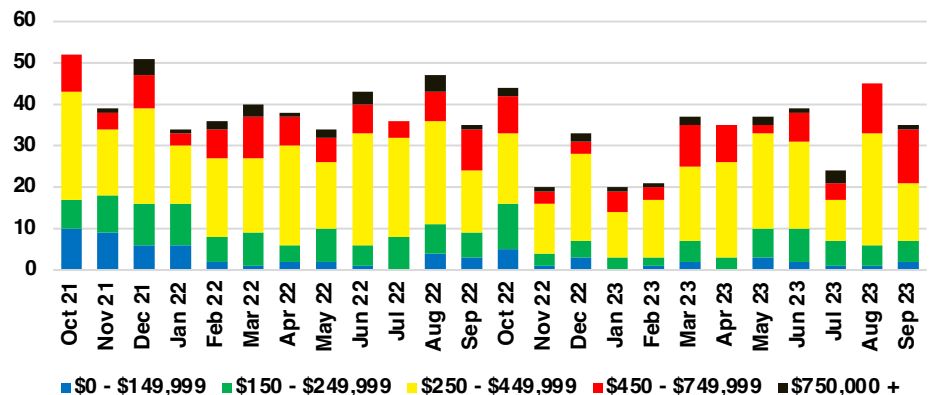

WALTON COUNTY SALES BY PRICE POINT

WALTON COUNTY INVENTORY BY PRICE POINT

WHITE COUNTY QUICK N' DICATORS

WHITE COUNTY SALES VOLUME VS SUPPLY

WHITE COUNTY INVENTORY MONTHS OF SUPPLY

WHITE COUNTY 12 MONTH AVERAGE SALES PRICE

WHITE COUNTY SALES BY PRICE POINT

WHITE COUNTY INVENTORY BY PRICE POINT