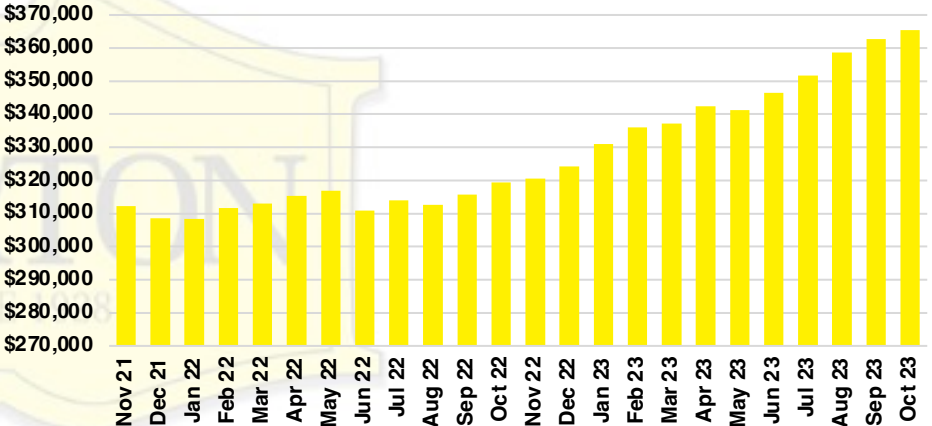

GWINNETT COUNTY INVENTORY BY PRICE POINT

HABERSHAM COUNTY QUICK N' DICATORS

HABERSHAM COUNTY SALES VOLUME VS SUPPLY

HABERSHAM COUNTY INVENTORY MONTHS OF SUPPLY

HABERSHAM COUNTY 12 MONTH AVERAGE SALES PRICE