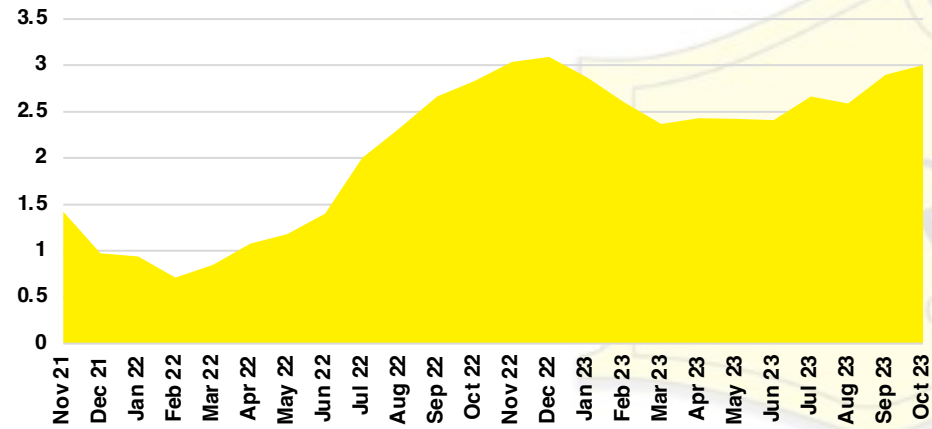

STEPHENS COUNTY SALES BY PRICE POINT

STEPHENS COUNTY INVENTORY BY PRICE POINT

WALTON COUNTY QUICK N' DICATORS

WALTON COUNTY SALES VOLUME VS SUPPLY

WALTON COUNTY INVENTORY MONTHS OF SUPPLY

WALTON COUNTY 12 MONTH AVERAGE SALES PRICE