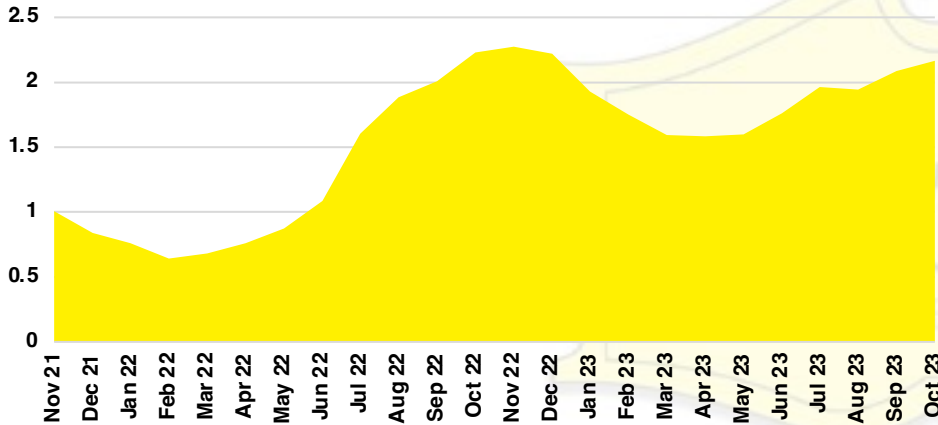

NORTH GEORGIA DEEP DIVE MARKET DATA

October 2023

October 2023

DEEP DIVE

NORTH GEORGIA QUICK N' DICATORS

NORTH GEORGIA INVENTORY MONTHS OF SUPPLY

NORTH GEORGIA SALES VOLUME VS SUPPLY

NORTH GEORGIA SALES BY PRICE POINT