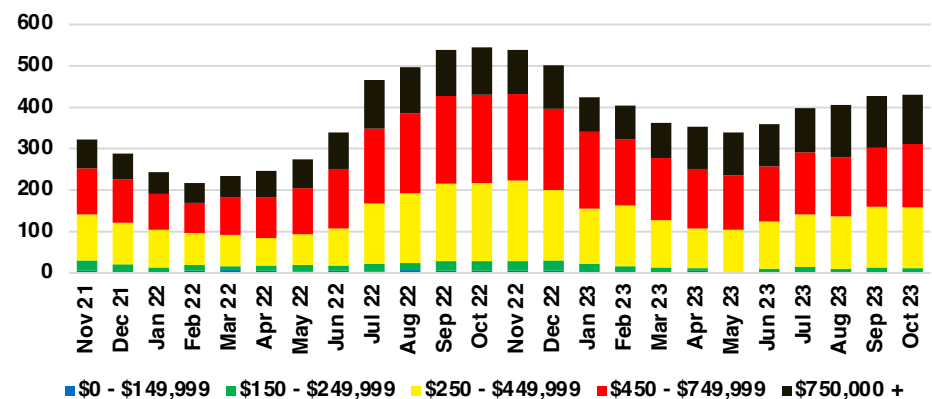

HALL COUNTY INVENTORY BY PRICE POINT