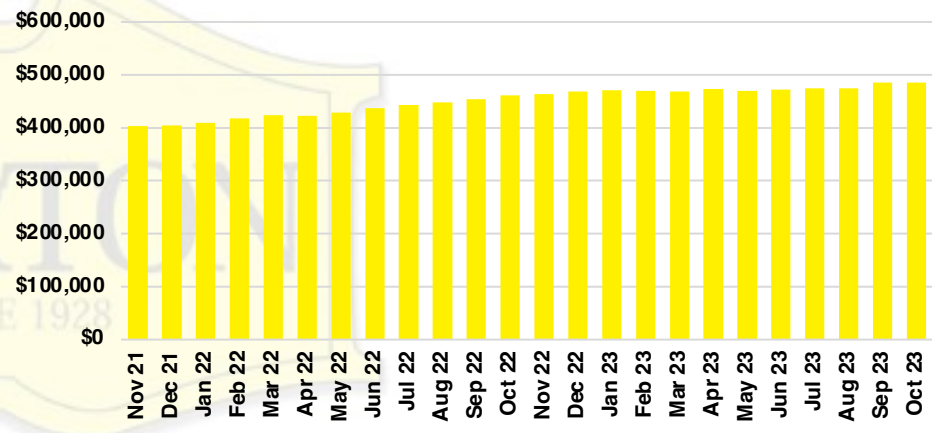

HABERSHAM COUNTY SALES BY PRICE POINT

HABERSHAM COUNTY INVENTORY BY PRICE POINT

HALL COUNTY QUICK N'DICATORS

HALL COUNTY SALES VOLUME VS SUPPLY

HALL COUNTY INVENTORY MONTHS OF SUPPLY

HALL COUNTY 12 MONTH AVERAGE SALES PRICE