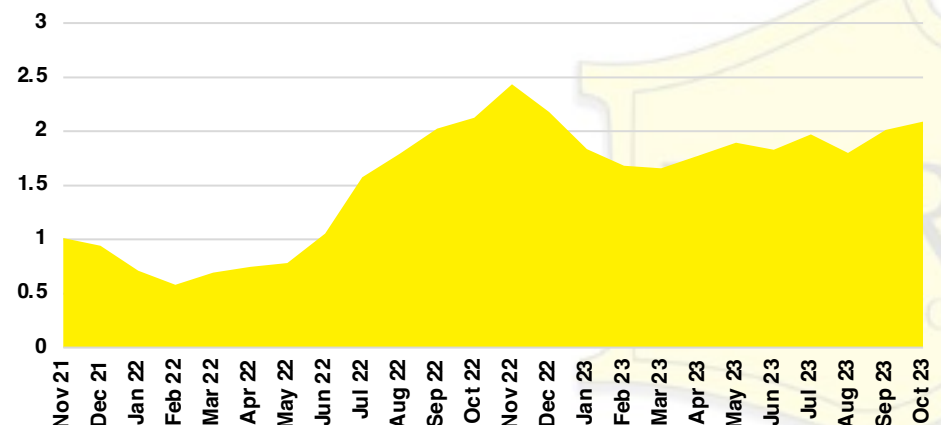

BANKS COUNTY INVENTORY BY PRICE POINT

BARROW COUNTY QUICK N' DICATORS

BARROW COUNTY SALES VOLUME VS SUPPLY

BARROW COUNTY INVENTORY MONTHS OF SUPPLY

BARROW COUNTY 12 MONTH AVERAGE SALES PRICE

BARROW COUNTY SALES BY PRICE POINT

BARROW COUNTY INVENTORY BY PRICE POINT

CHEROKEE COUNTY QUICK N'DICATORS

CHEROKEE COUNTY SALES VOLUME VS SUPPLY

CHEROKEE COUNTY INVENTORY MONTHS OF SUPPLY

CHEROKEE COUNTY 12 MONTH AVERAGE SALES PRICE

CHEROKEE COUNTY SALES BY PRICE POINT