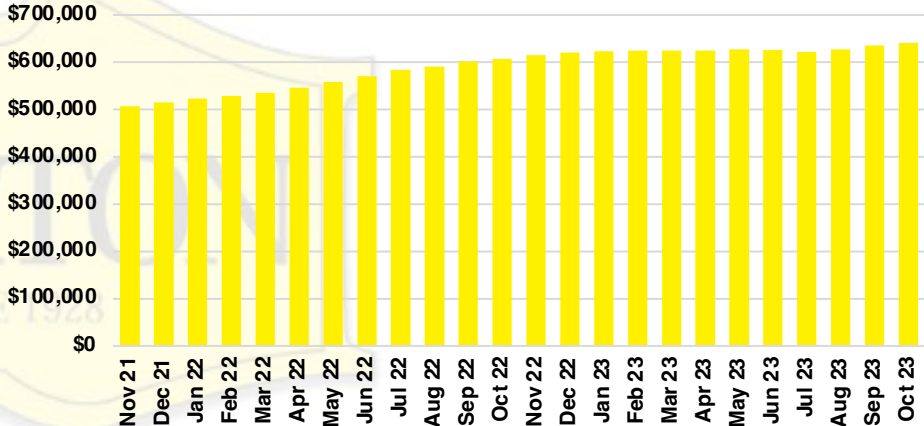

DAWSON COUNTY INVENTORY BY PRICE POINT

FORSYTH COUNTY QUICK N'DICATORS

FORSYTH COUNTY SALES VOLUME VS SUPPLY

FORSYTH COUNTY INVENTORY MONTHS OF SUPPLY

FORSYTH COUNTY 12 MONTH AVERAGE SALES PRICE

FORSYTH COUNTY SALES BY PRICE POINT