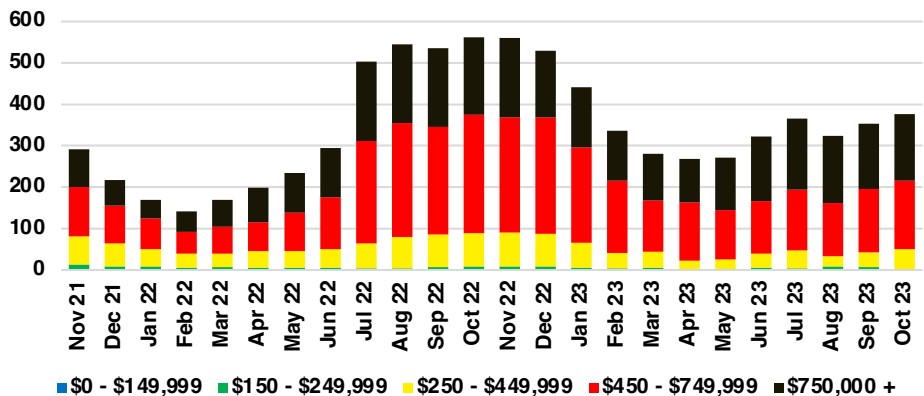

CHEROKEE COUNTY INVENTORY BY PRICE POINT

DAWSON COUNTY QUICK N'DICATORS

DAWSON COUNTY SALES VOLUME VS SUPPLY

DAWSON COUNTY INVENTORY MONTHS OF SUPPLY

DAWSON COUNTY 12 MONTH AVERAGE SALES PRICE

DAWSON COUNTY SALES BY PRICE POINT

DAWSON COUNTY INVENTORY BY PRICE POINT

FORSYTH COUNTY QUICK N'DICATORS

FORSYTH COUNTY SALES VOLUME VS SUPPLY

FORSYTH COUNTY INVENTORY MONTHS OF SUPPLY

FORSYTH COUNTY 12 MONTH AVERAGE SALES PRICE

FORSYTH COUNTY SALES BY PRICE POINT

FORSYTH COUNTY INVENTORY BY PRICE POINT

FRANKLIN COUNTY QUICK N'DICATORS

FRANKLIN COUNTY SALES VOLUME VS SUPPLY

FRANKLIN COUNTY INVENTORY MONTHS OF SUPPLY

FRANKLIN COUNTY 12 MONTH AVERAGE SALES PRICE

FRANKLIN COUNTY SALES BY PRICE POINT