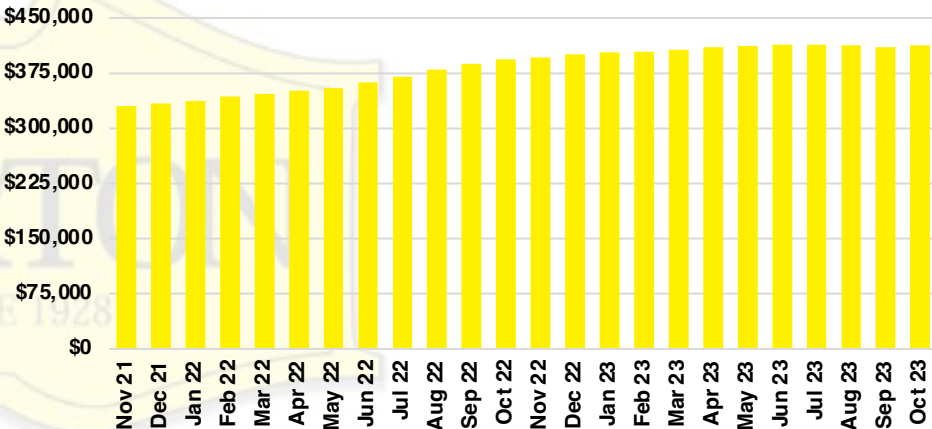

STEPHENS COUNTY SALES BY PRICE POINT

STEPHENS COUNTY INVENTORY BY PRICE POINT

WALTON COUNTY QUICK N' DICATORS

WALTON COUNTY SALES VOLUME VS SUPPLY

WALTON COUNTY INVENTORY MONTHS OF SUPPLY

WALTON COUNTY 12 MONTH AVERAGE SALES PRICE