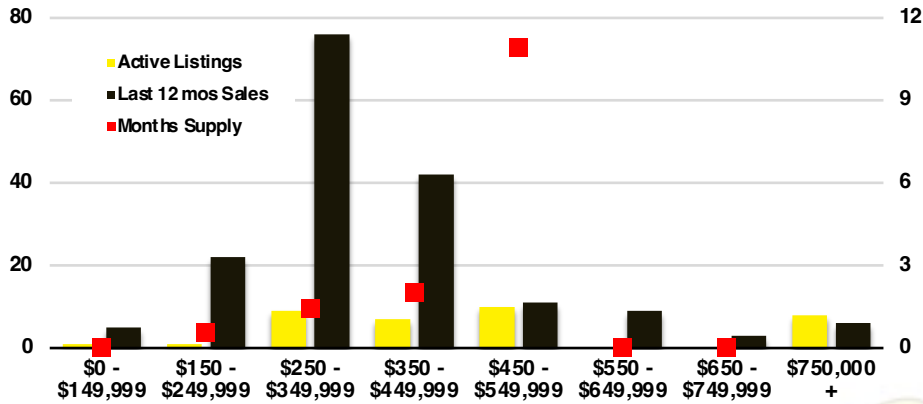

BANKS COUNTY QUICK N'DICATORS