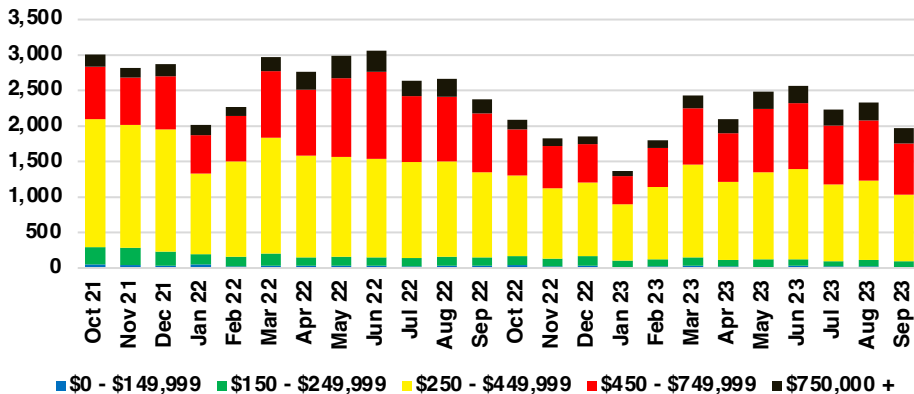

NORTH GEORGIA DEEP DIVE MARKET DATA

October 2023

October 2023

DEEP DIVE

NORTH GEORGIA QUICK N' DICATORS

NORTH GEORGIA INVENTORY MONTHS OF SUPPLY

NORTH GEORGIA SALES VOLUME VS SUPPLY

NORTH GEORGIA SALES BY PRICE POINT