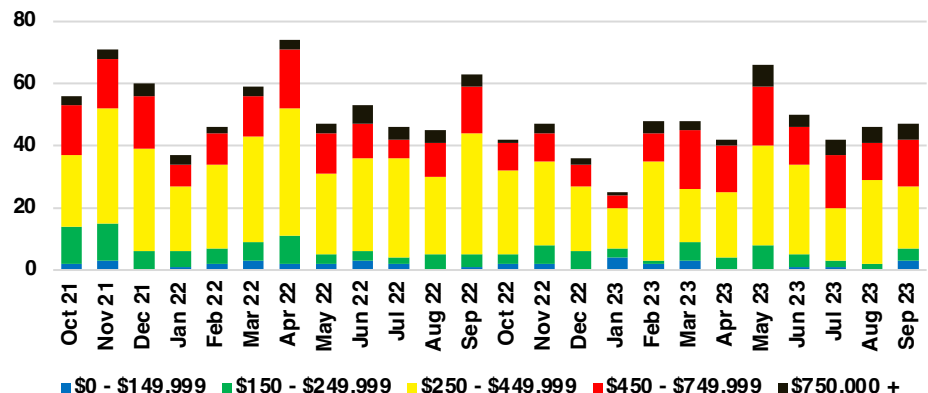

LUMPKIN COUNTY SALES BY PRICE POINT

LUMPKIN COUNTY INVENTORY BY PRICE POINT

PICKENS COUNTY QUICK N'DICATORS

PICKENS COUNTY SALES VOLUME VS SUPPLY

PICKENS COUNTY INVENTORY MONTHS OF SUPPLY

PICKENS COUNTY 12 MONTH AVERAGE SALES PRICE

PICKENS COUNTY SALES BY PRICE POINT

PICKENS COUNTY INVENTORY BY PRICE POINT

RABUN COUNTY QUICK N' DICATORS

RABUN COUNTY SALES VOLUME VS SUPPLY

RABUN COUNTY INVENTORY MONTHS OF SUPPLY

RABUN COUNTY 12 MONTH AVERAGE SALES PRICE