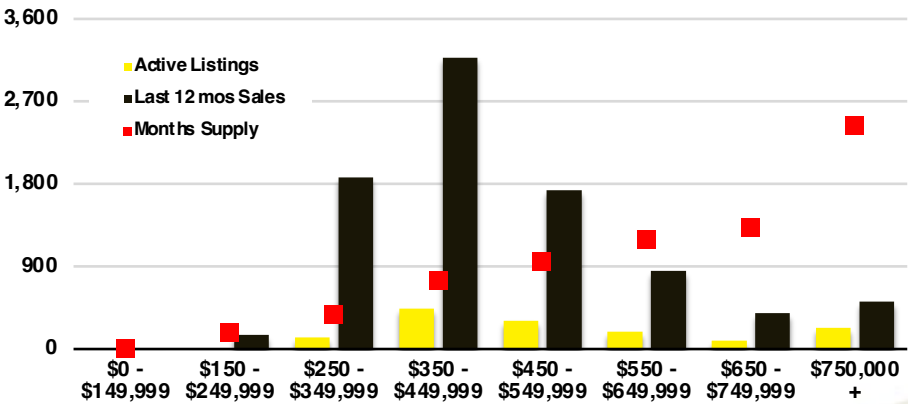

DAWSON COUNTY INVENTORY BY PRICE POINT

FORSYTH COUNTY QUICK N'DICATORS

FORSYTH COUNTY SALES VOLUME VS SUPPLY

FORSYTH COUNTY INVENTORY MONTHS OF SUPPLY

FORSYTH COUNTY 12 MONTH AVERAGE SALES PRICE

FORSYTH COUNTY SALES BY PRICE POINT

FORSYTH COUNTY INVENTORY BY PRICE POINT

FRANKLIN COUNTY QUICK N'DICATORS

FRANKLIN COUNTY SALES VOLUME VS SUPPLY

FRANKLIN COUNTY INVENTORY MONTHS OF SUPPLY

FRANKLIN COUNTY 12 MONTH AVERAGE SALES PRICE

FRANKLIN COUNTY SALES BY PRICE POINT

FRANKLIN COUNTY INVENTORY BY PRICE POINT

GWINNETT COUNTY QUICK N'DICATORS

GWINNETT COUNTY SALES VOLUME VS SUPPLY

GWINNETT COUNTY INVENTORY MONTHS OF SUPPLY

GWINNETT COUNTY 12 MONTH AVERAGE SALES PRICE

GWINNETT COUNTY SALES BY PRICE POINT