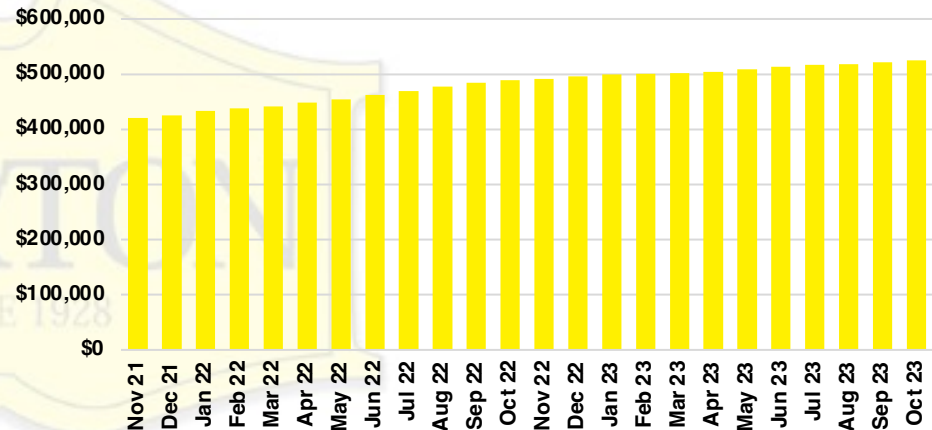

BANKS COUNTY INVENTORY BY PRICE POINT

BARROW COUNTY QUICK N' DICATORS

BARROW COUNTY SALES VOLUME VS SUPPLY

BARROW COUNTY INVENTORY MONTHS OF SUPPLY

BARROW COUNTY 12 MONTH AVERAGE SALES PRICE

BARROW COUNTY SALES BY PRICE POINT

BARROW COUNTY INVENTORY BY PRICE POINT

CHEROKEE COUNTY QUICK N'DICATORS

CHEROKEE COUNTY SALES VOLUME VS SUPPLY

CHEROKEE COUNTY INVENTORY MONTHS OF SUPPLY

CHEROKEE COUNTY 12 MONTH AVERAGE SALES PRICE

CHEROKEE COUNTY SALES BY PRICE POINT