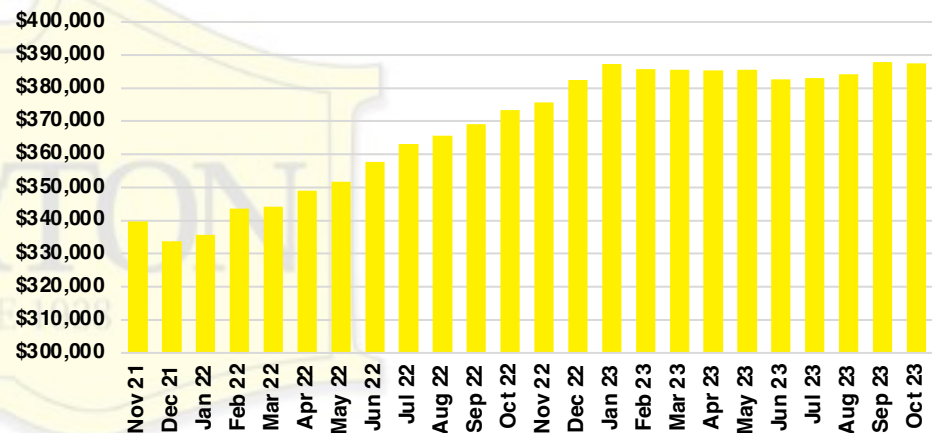

JACKSON COUNTY SALES BY PRICE POINT

JACKSON COUNTY INVENTORY BY PRICE POINT

LUMPKIN COUNTY QUICK N'DICATORS

LUMPKIN COUNTY SALES VOLUME VS SUPPLY

LUMPKIN COUNTY INVENTORY MONTHS OF SUPPLY

LUMPKIN COUNTY 12 MONTH AVERAGE SALES PRICE