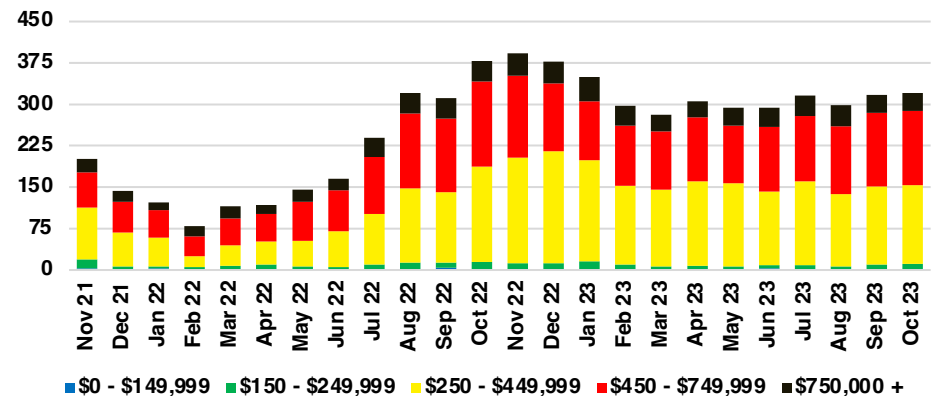

JACKSON COUNTY INVENTORY BY PRICE POINT