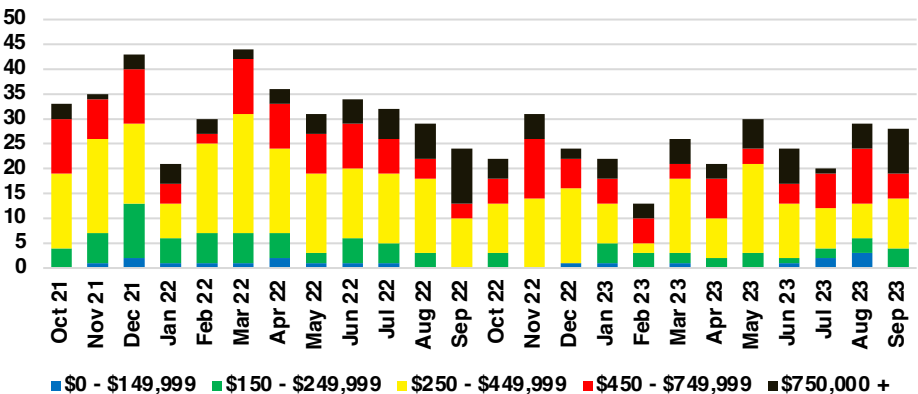

RABUN COUNTY SALES BY PRICE POINT