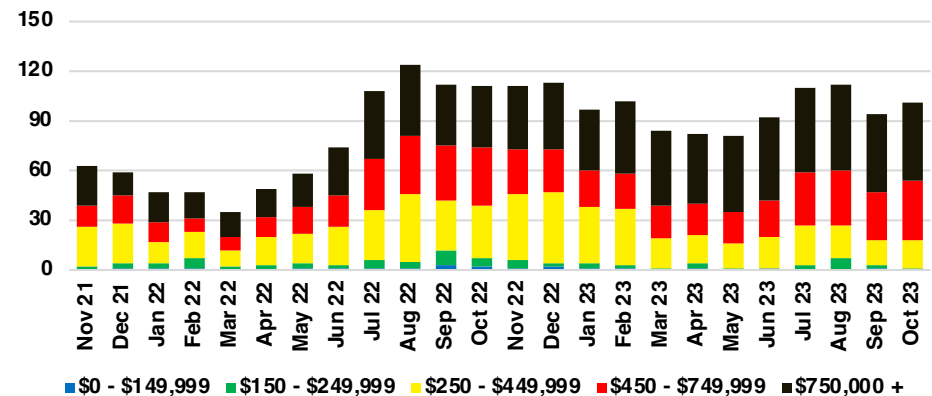

BARROW COUNTY INVENTORY BY PRICE POINT

CHEROKEE COUNTY QUICK N'DICATORS

CHEROKEE COUNTY SALES VOLUME VS SUPPLY

CHEROKEE COUNTY INVENTORY MONTHS OF SUPPLY

CHEROKEE COUNTY 12 MONTH AVERAGE SALES PRICE

CHEROKEE COUNTY SALES BY PRICE POINT

CHEROKEE COUNTY INVENTORY BY PRICE POINT

DAWSON COUNTY QUICK N'DICATORS

DAWSON COUNTY SALES VOLUME VS SUPPLY

DAWSON COUNTY INVENTORY MONTHS OF SUPPLY

DAWSON COUNTY 12 MONTH AVERAGE SALES PRICE

DAWSON COUNTY SALES BY PRICE POINT

DAWSON COUNTY INVENTORY BY PRICE POINT

FORSYTH COUNTY QUICK N'DICATORS

FORSYTH COUNTY SALES VOLUME VS SUPPLY

FORSYTH COUNTY INVENTORY MONTHS OF SUPPLY

FORSYTH COUNTY 12 MONTH AVERAGE SALES PRICE

FORSYTH COUNTY SALES BY PRICE POINT