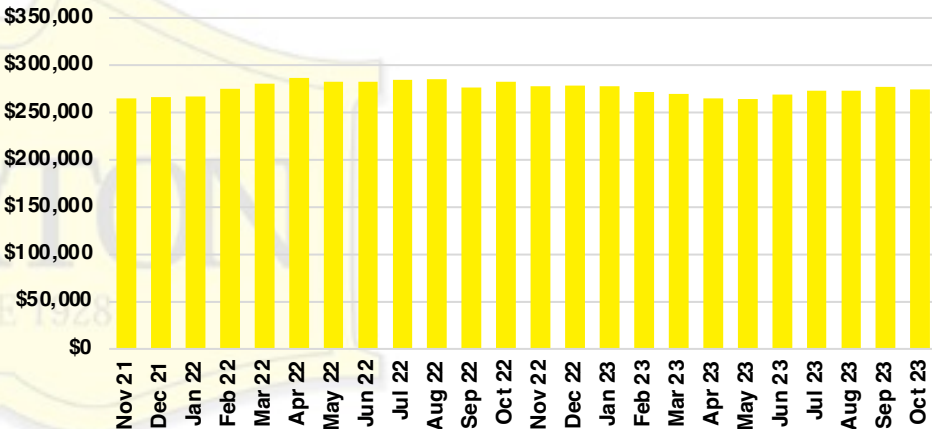

DAWSON COUNTY INVENTORY BY PRICE POINT

FORSYTH COUNTY QUICK N'DICATORS

FORSYTH COUNTY SALES VOLUME VS SUPPLY

FORSYTH COUNTY INVENTORY MONTHS OF SUPPLY

FORSYTH COUNTY 12 MONTH AVERAGE SALES PRICE

FORSYTH COUNTY SALES BY PRICE POINT

FORSYTH COUNTY INVENTORY BY PRICE POINT

FRANKLIN COUNTY QUICK N'DICATORS

FRANKLIN COUNTY SALES VOLUME VS SUPPLY

FRANKLIN COUNTY INVENTORY MONTHS OF SUPPLY

FRANKLIN COUNTY 12 MONTH AVERAGE SALES PRICE

FRANKLIN COUNTY SALES BY PRICE POINT