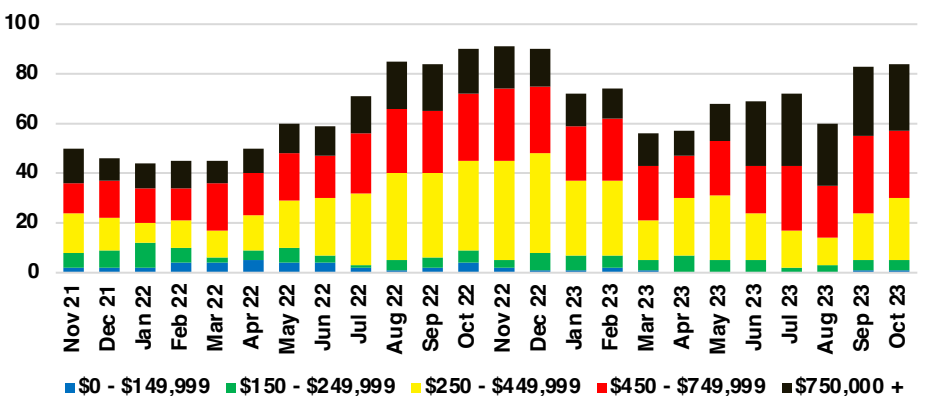

LUMPKIN COUNTY INVENTORY BY PRICE POINT