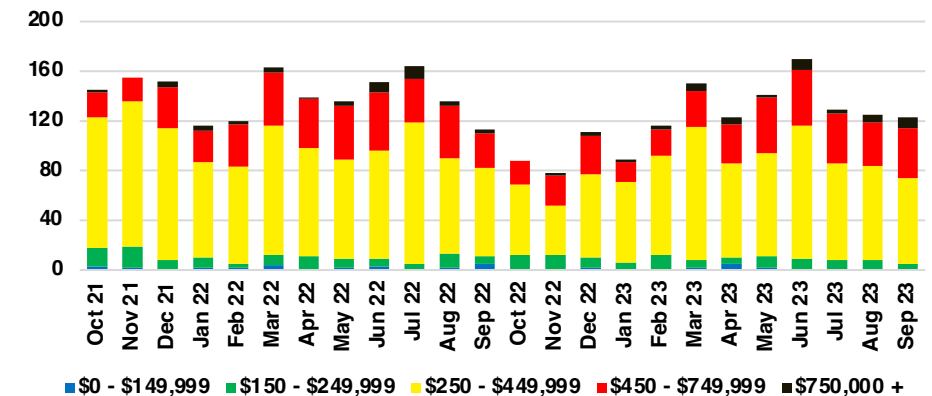

JACKSON COUNTY SALES BY PRICE POINT