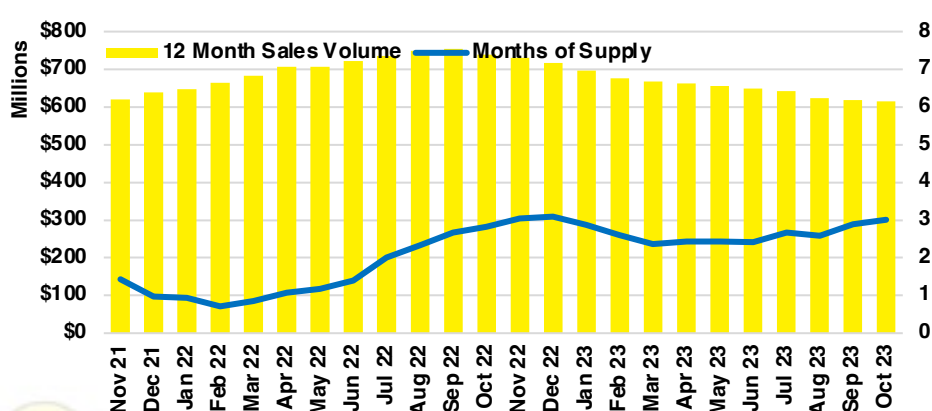

STEPHENS COUNTY SALES BY PRICE POINT

STEPHENS COUNTY INVENTORY BY PRICE POINT

WALTON COUNTY QUICK N' DICATORS

WALTON COUNTY SALES VOLUME VS SUPPLY

WALTON COUNTY INVENTORY MONTHS OF SUPPLY

WALTON COUNTY 12 MONTH AVERAGE SALES PRICE