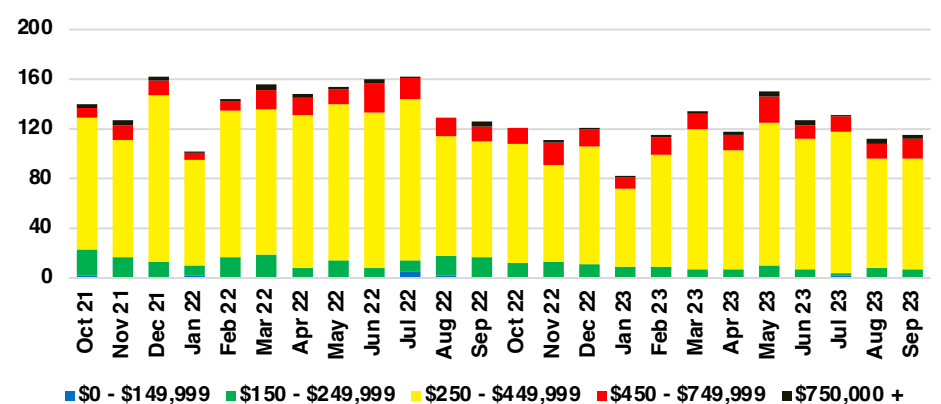

BANKS COUNTY INVENTORY BY PRICE POINT

BARROW COUNTY QUICK N' DICATORS

BARROW COUNTY SALES VOLUME VS SUPPLY

BARROW COUNTY INVENTORY MONTHS OF SUPPLY

BARROW COUNTY 12 MONTH AVERAGE SALES PRICE

BARROW COUNTY SALES BY PRICE POINT

BARROW COUNTY INVENTORY BY PRICE POINT

CHEROKEE COUNTY QUICK N'DICATORS

CHEROKEE COUNTY SALES VOLUME VS SUPPLY

CHEROKEE COUNTY INVENTORY MONTHS OF SUPPLY

CHEROKEE COUNTY 12 MONTH AVERAGE SALES PRICE

CHEROKEE COUNTY SALES BY PRICE POINT