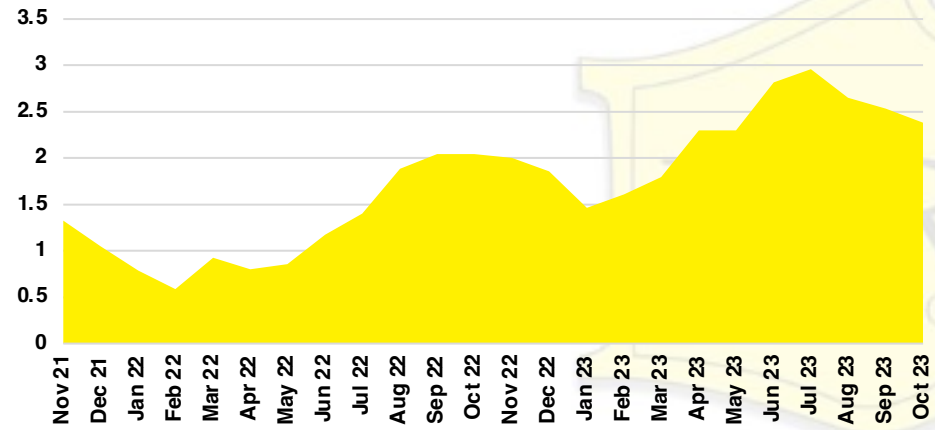

RABUN COUNTY SALES BY PRICE POINT

RABUN COUNTY INVENTORY BY PRICE POINT

STEPHENS COUNTY QUICK N'DICATORS

STEPHENS COUNTY SALES VOLUME VS SUPPLY

STEPHENS COUNTY INVENTORY MONTHS OF SUPPLY

STEPHENS COUNTY 12 MONTH AVERAGE SALES PRICE