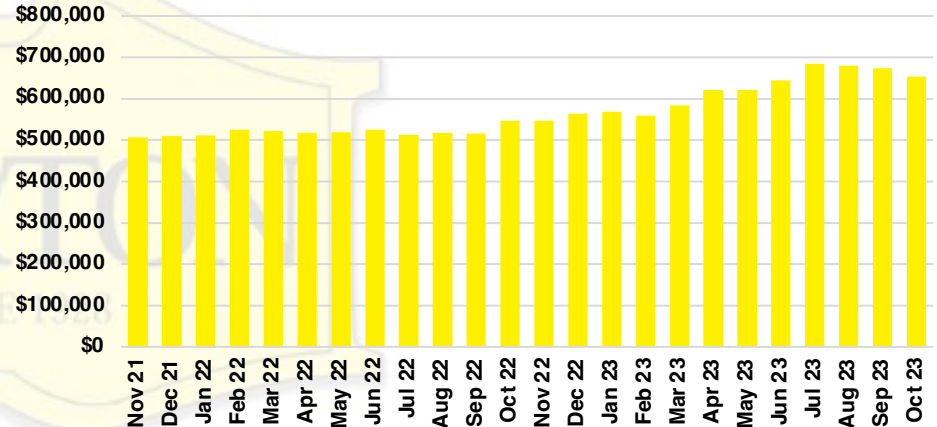

PICKENS COUNTY SALES BY PRICE POINT

PICKENS COUNTY INVENTORY BY PRICE POINT

RABUN COUNTY QUICK N' DICATORS

RABUN COUNTY SALES VOLUME VS SUPPLY

RABUN COUNTY INVENTORY MONTHS OF SUPPLY

RABUN COUNTY 12 MONTH AVERAGE SALES PRICE