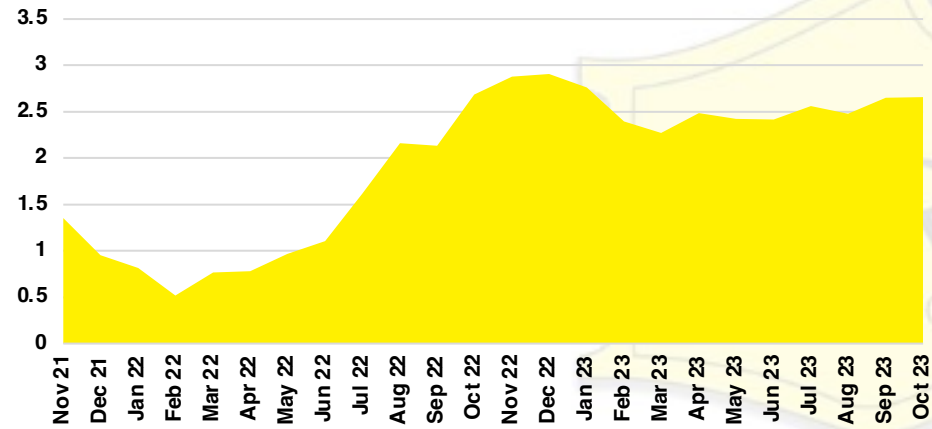

HALL COUNTY SALES BY PRICE POINT

HALL COUNTY INVENTORY BY PRICE POINT

JACKSON COUNTY QUICK N'DICATORS

JACKSON COUNTY SALES VOLUME VS SUPPLY

JACKSON COUNTY INVENTORY MONTHS OF SUPPLY

JACKSON COUNTY 12 MONTH AVERAGE SALES PRICE