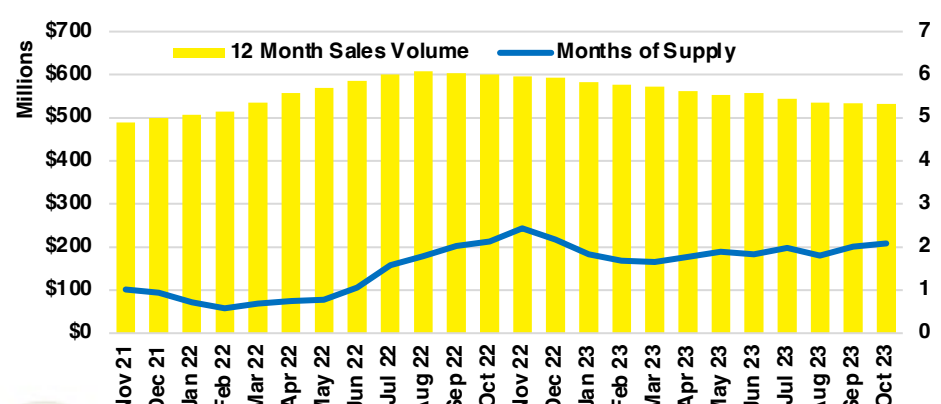

NORTH GEORGIA INVENTORY BY PRICE POINT

BANKS COUNTY QUICK N'DICATORS

BANKS COUNTY SALES VOLUME VS SUPPLY

BANKS COUNTY INVENTORY MONTHS OF SUPPLY

BANKS COUNTY 12 MONTH AVERAGE SALES PRICE

BANKS COUNTY SALES BY PRICE POINT

BANKS COUNTY INVENTORY BY PRICE POINT

BARROW COUNTY QUICK N' DICATORS

BARROW COUNTY SALES VOLUME VS SUPPLY

BARROW COUNTY INVENTORY MONTHS OF SUPPLY

BARROW COUNTY 12 MONTH AVERAGE SALES PRICE

BARROW COUNTY SALES BY PRICE POINT