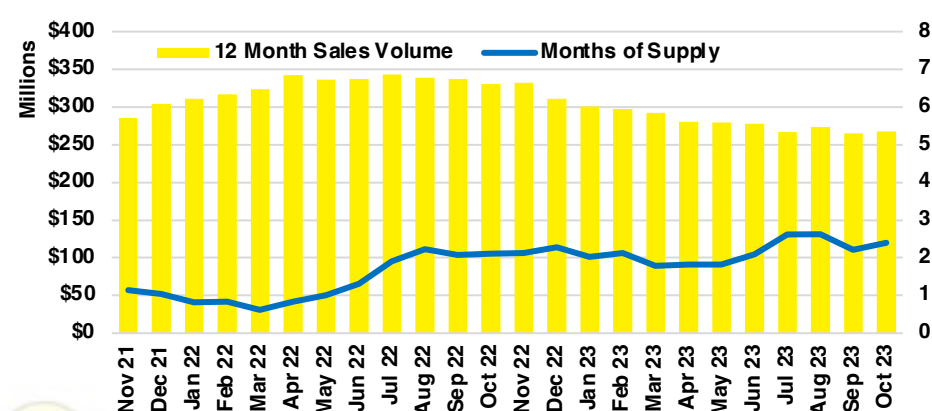

DAWSON COUNTY SALES VOLUME VS SUPPLY