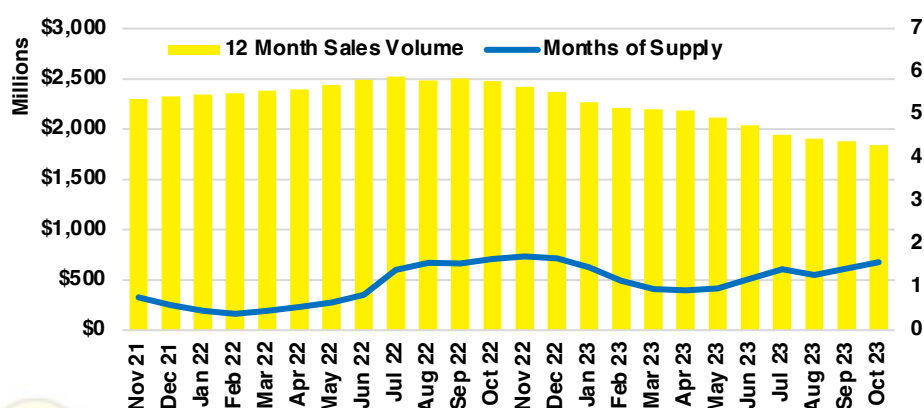

CHEROKEE COUNTY INVENTORY BY PRICE POINT

DAWSON COUNTY QUICK N'DICATORS

DAWSON COUNTY SALES VOLUME VS SUPPLY

DAWSON COUNTY INVENTORY MONTHS OF SUPPLY

DAWSON COUNTY 12 MONTH AVERAGE SALES PRICE

DAWSON COUNTY SALES BY PRICE POINT

DAWSON COUNTY INVENTORY BY PRICE POINT

FORSYTH COUNTY QUICK N'DICATORS

FORSYTH COUNTY SALES VOLUME VS SUPPLY

FORSYTH COUNTY INVENTORY MONTHS OF SUPPLY

FORSYTH COUNTY 12 MONTH AVERAGE SALES PRICE

FORSYTH COUNTY SALES BY PRICE POINT