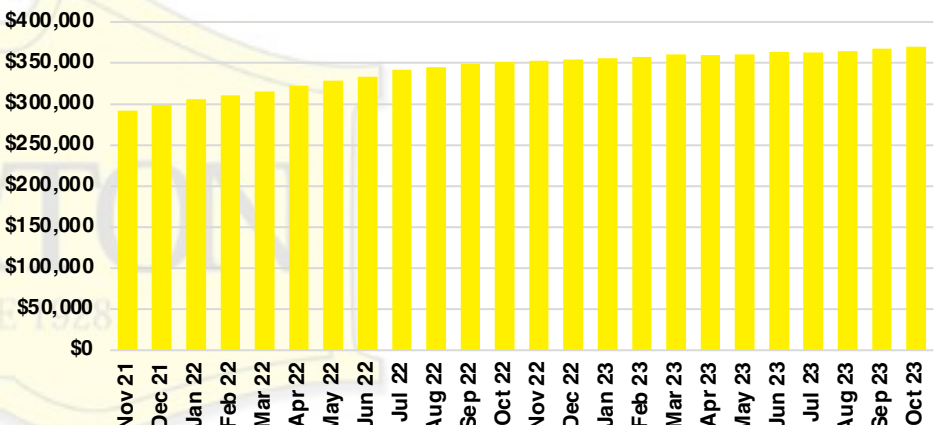

BANKS COUNTY INVENTORY BY PRICE POINT

BARROW COUNTY QUICK N' DICATORS

BARROW COUNTY SALES VOLUME VS SUPPLY

BARROW COUNTY INVENTORY MONTHS OF SUPPLY

BARROW COUNTY 12 MONTH AVERAGE SALES PRICE

BARROW COUNTY SALES BY PRICE POINT

BARROW COUNTY INVENTORY BY PRICE POINT

CHEROKEE COUNTY QUICK N'DICATORS

CHEROKEE COUNTY SALES VOLUME VS SUPPLY

CHEROKEE COUNTY INVENTORY MONTHS OF SUPPLY

CHEROKEE COUNTY 12 MONTH AVERAGE SALES PRICE

CHEROKEE COUNTY SALES BY PRICE POINT