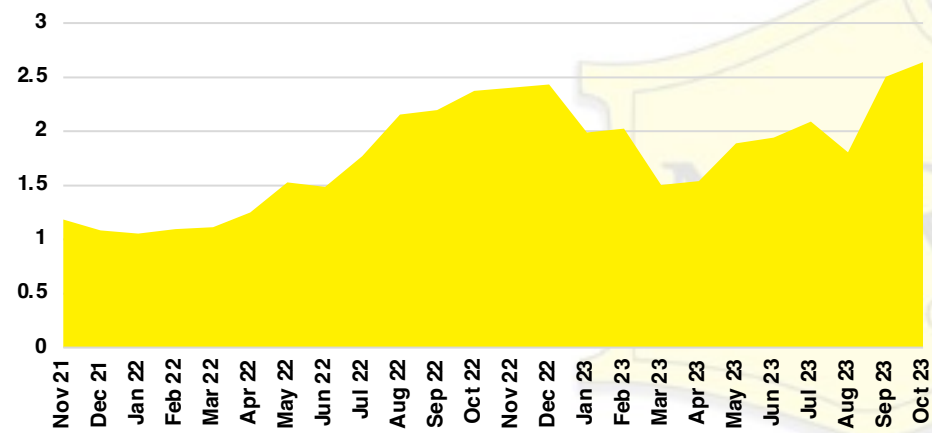

JACKSON COUNTY SALES BY PRICE POINT

JACKSON COUNTY INVENTORY BY PRICE POINT

LUMPKIN COUNTY QUICK N'DICATORS

LUMPKIN COUNTY SALES VOLUME VS SUPPLY

LUMPKIN COUNTY INVENTORY MONTHS OF SUPPLY

LUMPKIN COUNTY 12 MONTH AVERAGE SALES PRICE