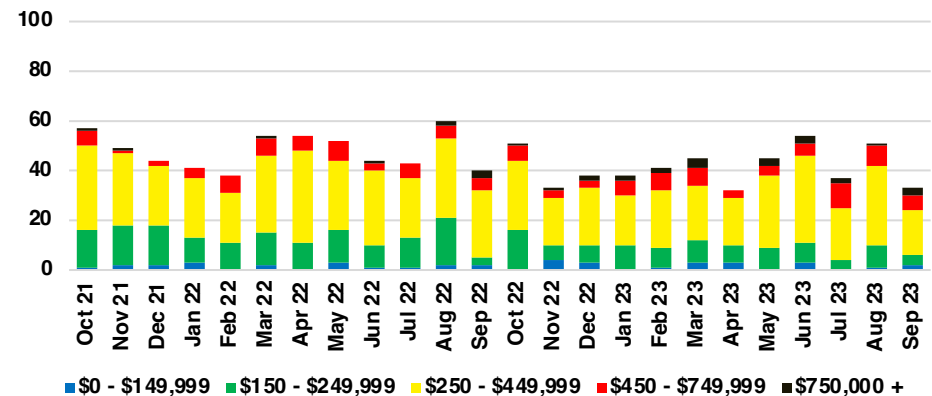

HABERSHAM COUNTY SALES BY PRICE POINT