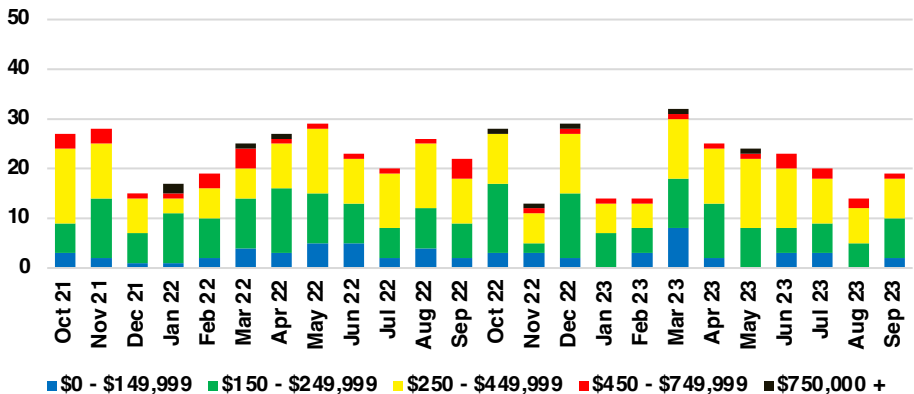

DAWSON COUNTY INVENTORY BY PRICE POINT

FORSYTH COUNTY QUICK N'DICATORS

FORSYTH COUNTY SALES VOLUME VS SUPPLY

FORSYTH COUNTY INVENTORY MONTHS OF SUPPLY

FORSYTH COUNTY 12 MONTH AVERAGE SALES PRICE

FORSYTH COUNTY SALES BY PRICE POINT

FORSYTH COUNTY INVENTORY BY PRICE POINT

FRANKLIN COUNTY QUICK N'DICATORS

FRANKLIN COUNTY SALES VOLUME VS SUPPLY

FRANKLIN COUNTY INVENTORY MONTHS OF SUPPLY

FRANKLIN COUNTY 12 MONTH AVERAGE SALES PRICE

FRANKLIN COUNTY SALES BY PRICE POINT