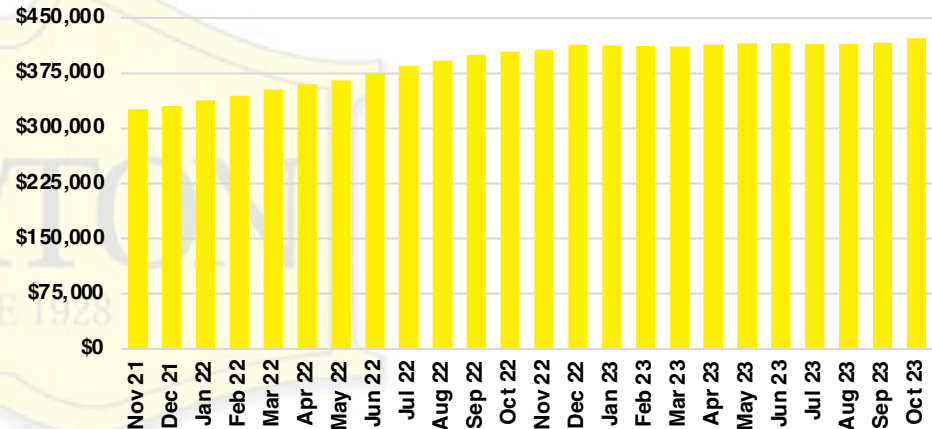

HALL COUNTY SALES BY PRICE POINT

HALL COUNTY INVENTORY BY PRICE POINT

JACKSON COUNTY QUICK N'DICATORS

JACKSON COUNTY SALES VOLUME VS SUPPLY

JACKSON COUNTY INVENTORY MONTHS OF SUPPLY

JACKSON COUNTY 12 MONTH AVERAGE SALES PRICE