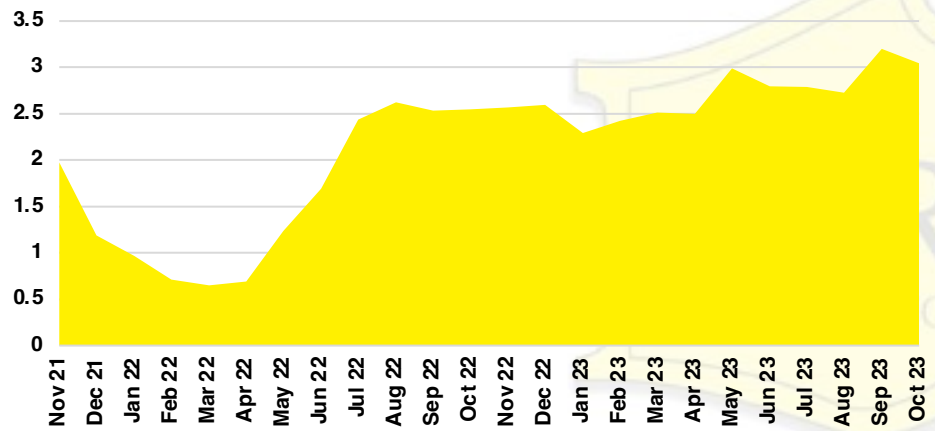

WALTON COUNTY SALES BY PRICE POINT

WALTON COUNTY INVENTORY BY PRICE POINT

WHITE COUNTY QUICK N' DICATORS

WHITE COUNTY SALES VOLUME VS SUPPLY

WHITE COUNTY INVENTORY MONTHS OF SUPPLY

WHITE COUNTY 12 MONTH AVERAGE SALES PRICE