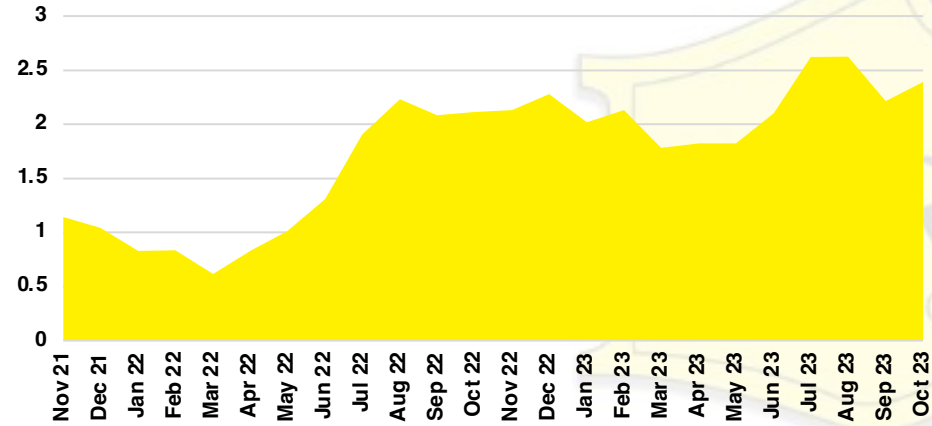

CHEROKEE COUNTY INVENTORY BY PRICE POINT

DAWSON COUNTY QUICK N'DICATORS

DAWSON COUNTY SALES VOLUME VS SUPPLY

DAWSON COUNTY INVENTORY MONTHS OF SUPPLY

DAWSON COUNTY 12 MONTH AVERAGE SALES PRICE

DAWSON COUNTY SALES BY PRICE POINT