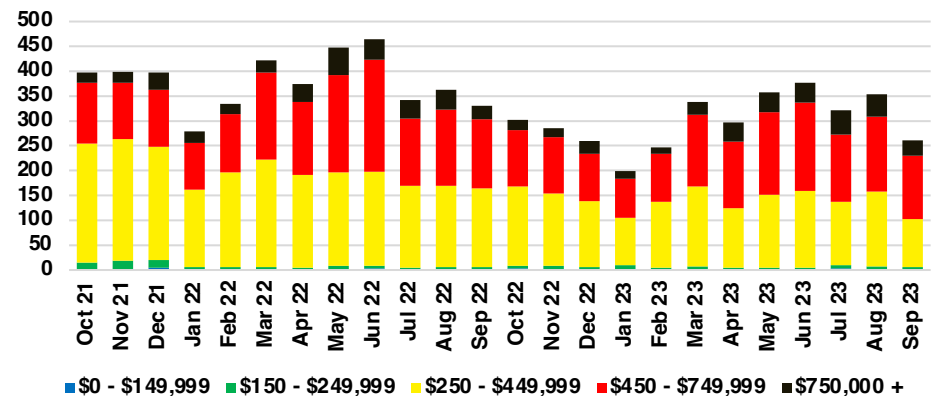

BANKS COUNTY INVENTORY BY PRICE POINT

BARROW COUNTY QUICK N' DICATORS

BARROW COUNTY SALES VOLUME VS SUPPLY

BARROW COUNTY INVENTORY MONTHS OF SUPPLY

BARROW COUNTY 12 MONTH AVERAGE SALES PRICE

BARROW COUNTY SALES BY PRICE POINT

BARROW COUNTY INVENTORY BY PRICE POINT

CHEROKEE COUNTY QUICK N'DICATORS

CHEROKEE COUNTY SALES VOLUME VS SUPPLY

CHEROKEE COUNTY INVENTORY MONTHS OF SUPPLY

CHEROKEE COUNTY 12 MONTH AVERAGE SALES PRICE

CHEROKEE COUNTY SALES BY PRICE POINT

CHEROKEE COUNTY INVENTORY BY PRICE POINT

DAWSON COUNTY QUICK N'DICATORS

DAWSON COUNTY SALES VOLUME VS SUPPLY

DAWSON COUNTY INVENTORY MONTHS OF SUPPLY

DAWSON COUNTY 12 MONTH AVERAGE SALES PRICE

DAWSON COUNTY SALES BY PRICE POINT