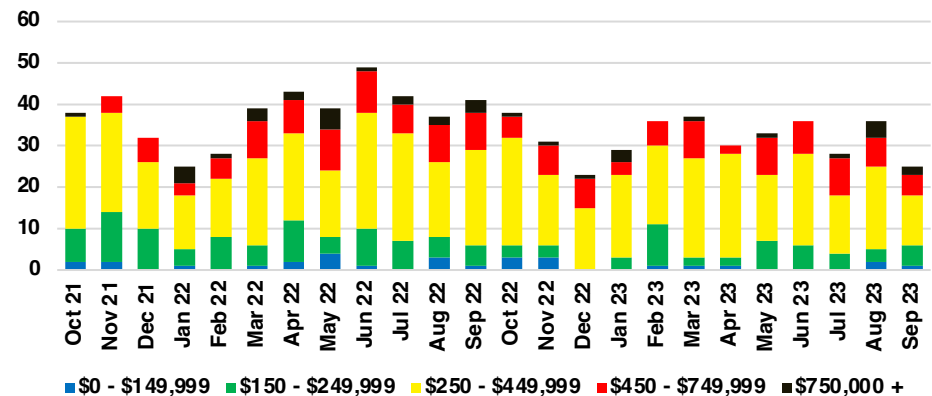

LUMPKIN COUNTY SALES BY PRICE POINT