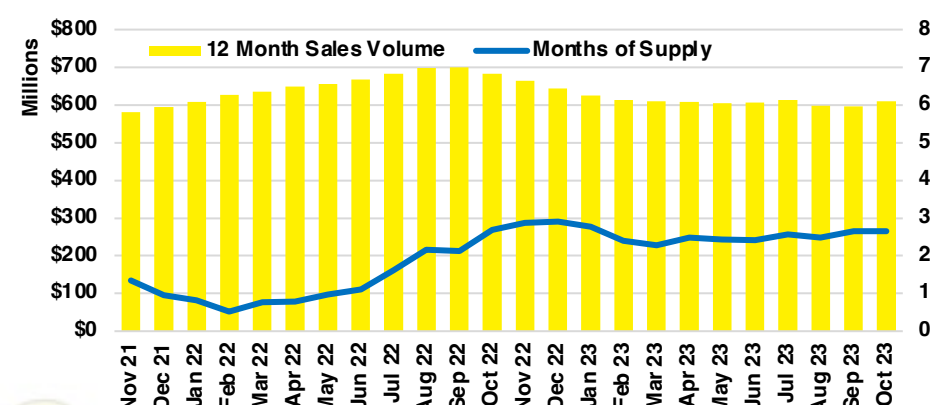

HALL COUNTY SALES BY PRICE POINT

HALL COUNTY INVENTORY BY PRICE POINT

JACKSON COUNTY QUICK N'DICATORS

JACKSON COUNTY SALES VOLUME VS SUPPLY

JACKSON COUNTY INVENTORY MONTHS OF SUPPLY

JACKSON COUNTY 12 MONTH AVERAGE SALES PRICE