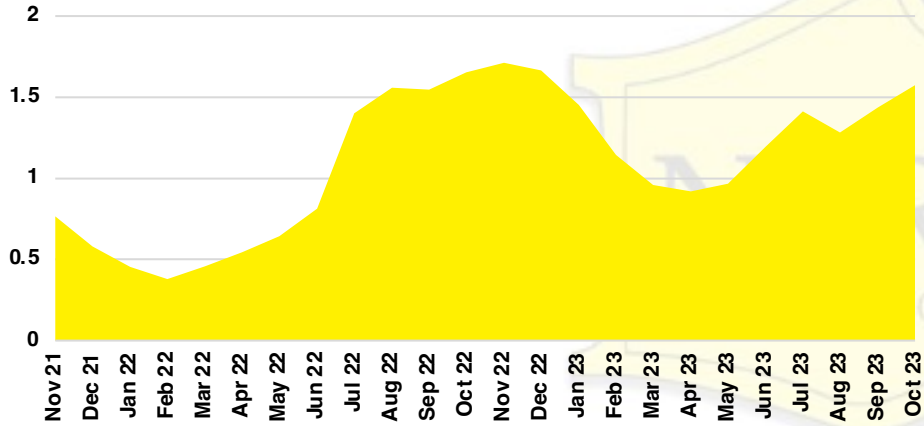

DAWSON COUNTY INVENTORY BY PRICE POINT

FORSYTH COUNTY QUICK N'DICATORS

FORSYTH COUNTY SALES VOLUME VS SUPPLY

FORSYTH COUNTY INVENTORY MONTHS OF SUPPLY

FORSYTH COUNTY 12 MONTH AVERAGE SALES PRICE

FORSYTH COUNTY SALES BY PRICE POINT