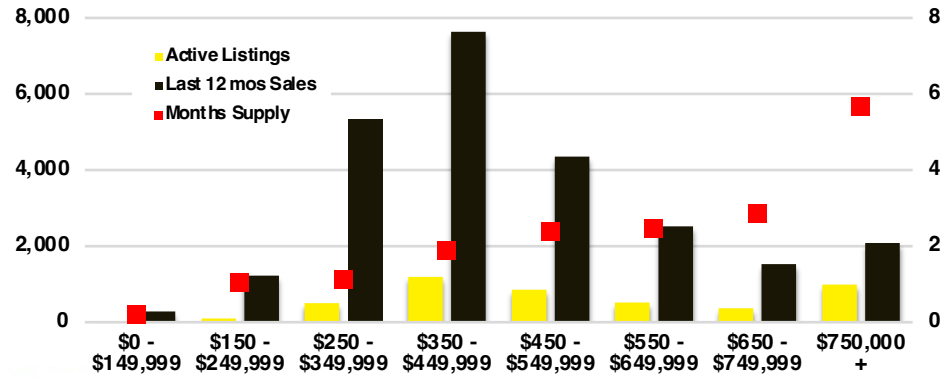

NORTH GEORGIA DEEP DIVE MARKET DATA

October 2023

October 2023

DEEP DIVE

NORTH GEORGIA QUICK N' DICATORS

NORTH GEORGIA INVENTORY MONTHS OF SUPPLY

NORTH GEORGIA SALES VOLUME VS SUPPLY

NORTH GEORGIA SALES BY PRICE POINT

WALTON COUNTY SALES BY PRICE POINT

WALTON COUNTY INVENTORY BY PRICE POINT

WHITE COUNTY QUICK N' DICATORS

WHITE COUNTY SALES VOLUME VS SUPPLY

WHITE COUNTY INVENTORY MONTHS OF SUPPLY

WHITE COUNTY 12 MONTH AVERAGE SALES PRICE