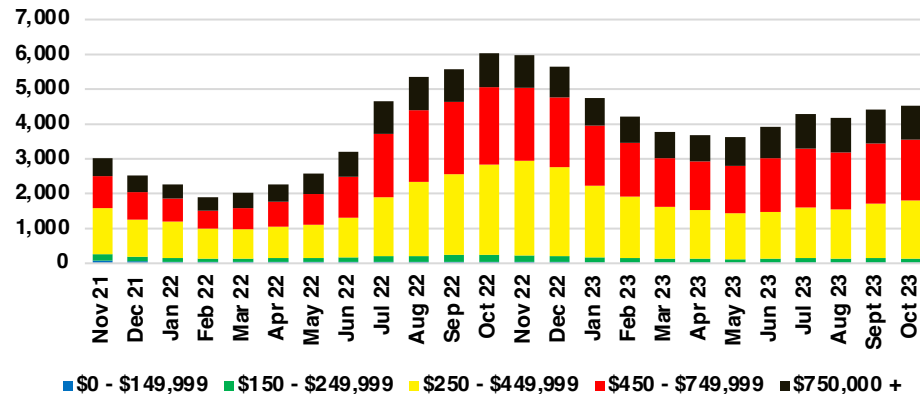

NORTH GEORGIA INVENTORY BY PRICE POINT