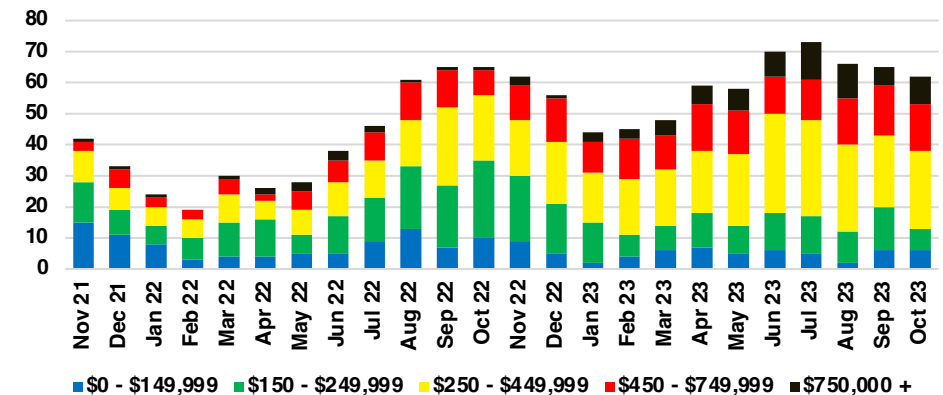

STEPHENS COUNTY INVENTORY BY PRICE POINT