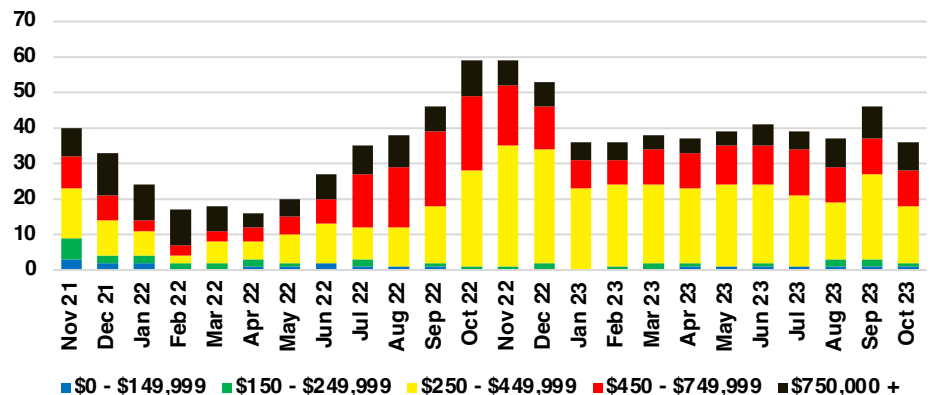

NORTH GEORGIA INVENTORY BY PRICE POINT

BANKS COUNTY QUICK N'DICATORS

BANKS COUNTY SALES VOLUME VS SUPPLY

BANKS COUNTY INVENTORY MONTHS OF SUPPLY

BANKS COUNTY 12 MONTH AVERAGE SALES PRICE

BANKS COUNTY SALES BY PRICE POINT

BANKS COUNTY INVENTORY BY PRICE POINT

BARROW COUNTY QUICK N' DICATORS

BARROW COUNTY SALES VOLUME VS SUPPLY

BARROW COUNTY INVENTORY MONTHS OF SUPPLY

BARROW COUNTY 12 MONTH AVERAGE SALES PRICE

BARROW COUNTY SALES BY PRICE POINT