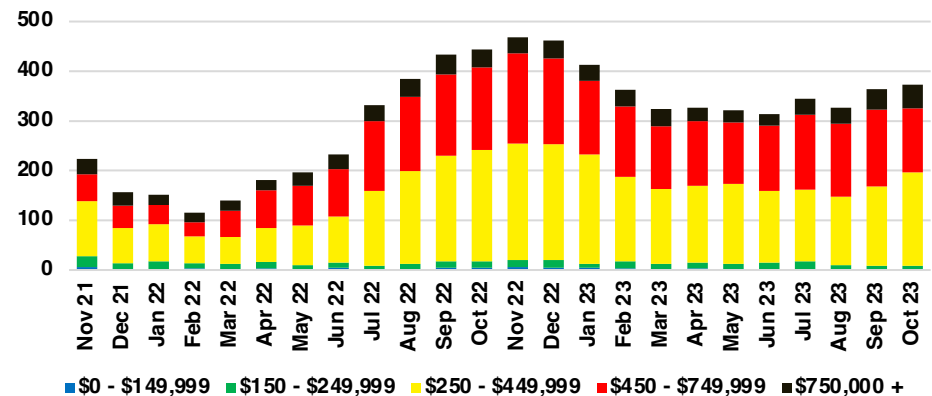

STEPHENS COUNTY SALES BY PRICE POINT

STEPHENS COUNTY INVENTORY BY PRICE POINT

WALTON COUNTY QUICK N' DICATORS

WALTON COUNTY SALES VOLUME VS SUPPLY

WALTON COUNTY INVENTORY MONTHS OF SUPPLY

WALTON COUNTY 12 MONTH AVERAGE SALES PRICE

WALTON COUNTY SALES BY PRICE POINT

WALTON COUNTY INVENTORY BY PRICE POINT

WHITE COUNTY QUICK N' DICATORS

WHITE COUNTY SALES VOLUME VS SUPPLY

WHITE COUNTY INVENTORY MONTHS OF SUPPLY

WHITE COUNTY 12 MONTH AVERAGE SALES PRICE