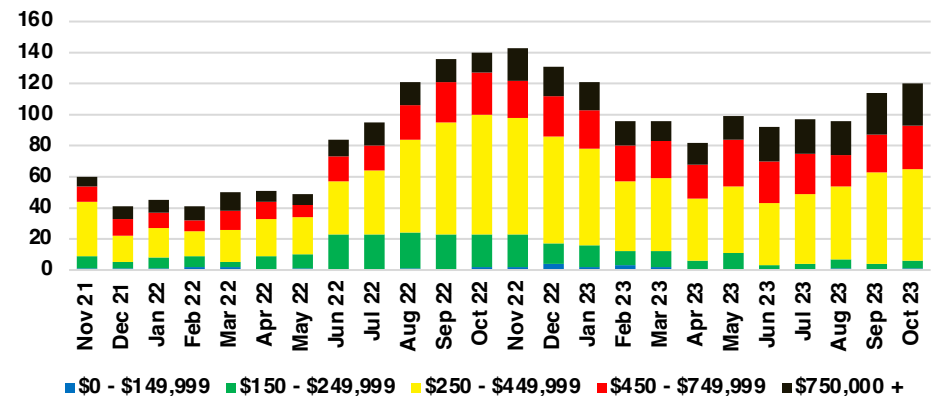

HABERSHAM COUNTY INVENTORY BY PRICE POINT