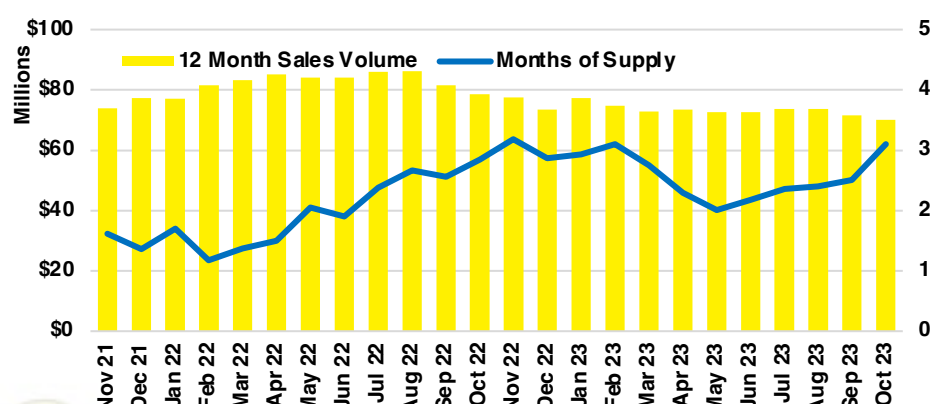

FRANKLIN COUNTY SALES VOLUME VS SUPPLY