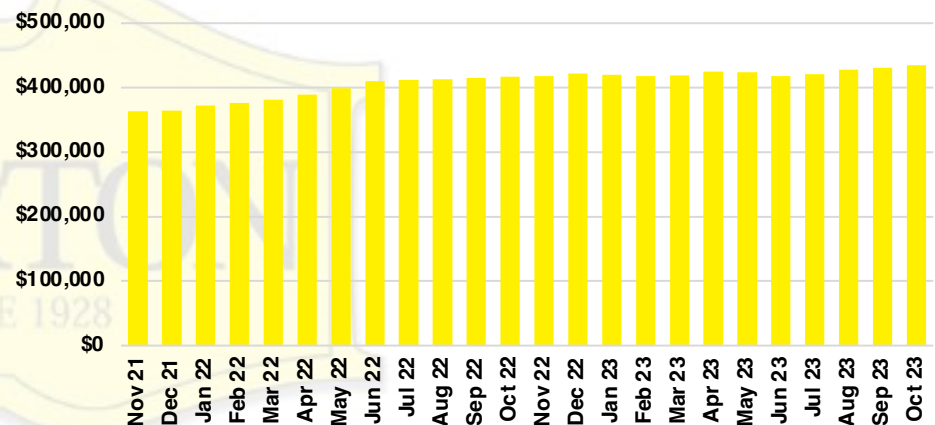

LUMPKIN COUNTY SALES BY PRICE POINT

LUMPKIN COUNTY INVENTORY BY PRICE POINT

PICKENS COUNTY QUICK N'DICATORS

PICKENS COUNTY SALES VOLUME VS SUPPLY

PICKENS COUNTY INVENTORY MONTHS OF SUPPLY

PICKENS COUNTY 12 MONTH AVERAGE SALES PRICE

PICKENS COUNTY SALES BY PRICE POINT

PICKENS COUNTY INVENTORY BY PRICE POINT

RABUN COUNTY QUICK N' DICATORS

RABUN COUNTY SALES VOLUME VS SUPPLY

RABUN COUNTY INVENTORY MONTHS OF SUPPLY

RABUN COUNTY 12 MONTH AVERAGE SALES PRICE