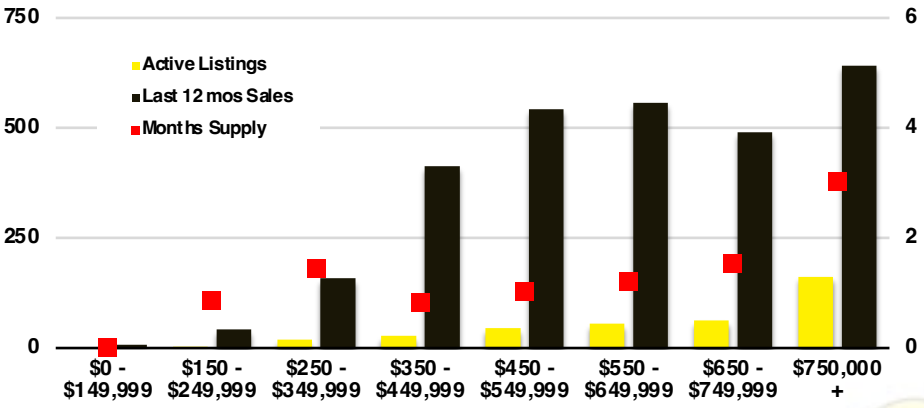

BARROW COUNTY INVENTORY BY PRICE POINT

CHEROKEE COUNTY QUICK N'DICATORS

CHEROKEE COUNTY SALES VOLUME VS SUPPLY

CHEROKEE COUNTY INVENTORY MONTHS OF SUPPLY

CHEROKEE COUNTY 12 MONTH AVERAGE SALES PRICE

CHEROKEE COUNTY SALES BY PRICE POINT

CHEROKEE COUNTY INVENTORY BY PRICE POINT

DAWSON COUNTY QUICK N'DICATORS

DAWSON COUNTY SALES VOLUME VS SUPPLY

DAWSON COUNTY INVENTORY MONTHS OF SUPPLY

DAWSON COUNTY 12 MONTH AVERAGE SALES PRICE

DAWSON COUNTY SALES BY PRICE POINT

DAWSON COUNTY INVENTORY BY PRICE POINT

FORSYTH COUNTY QUICK N'DICATORS

FORSYTH COUNTY SALES VOLUME VS SUPPLY

FORSYTH COUNTY INVENTORY MONTHS OF SUPPLY

FORSYTH COUNTY 12 MONTH AVERAGE SALES PRICE

FORSYTH COUNTY SALES BY PRICE POINT