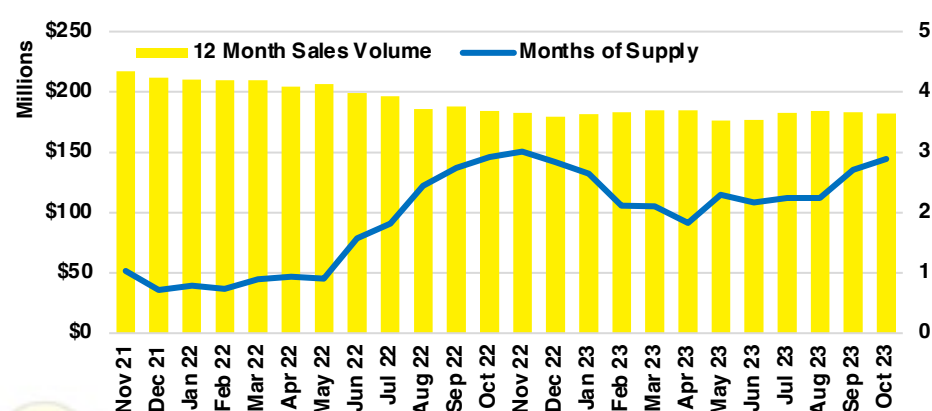

HABERSHAM COUNTY SALES VOLUME VS SUPPLY