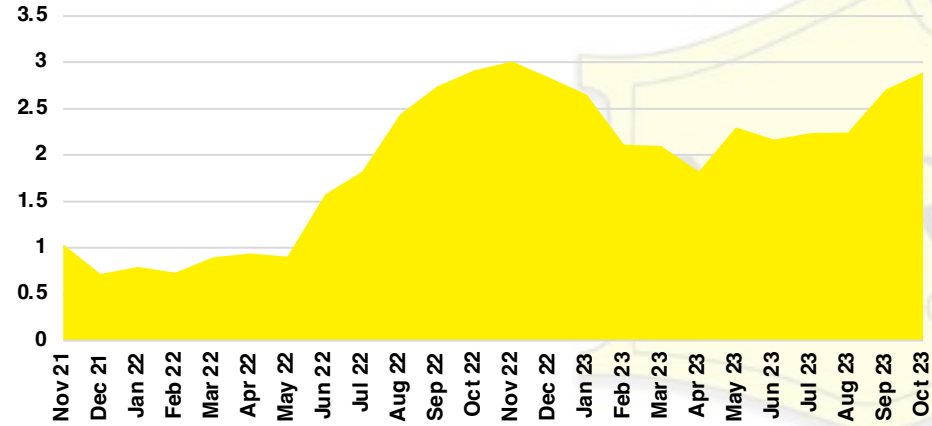

GWINNETT COUNTY INVENTORY BY PRICE POINT

HABERSHAM COUNTY QUICK N' DICATORS

HABERSHAM COUNTY SALES VOLUME VS SUPPLY

HABERSHAM COUNTY INVENTORY MONTHS OF SUPPLY

HABERSHAM COUNTY 12 MONTH AVERAGE SALES PRICE