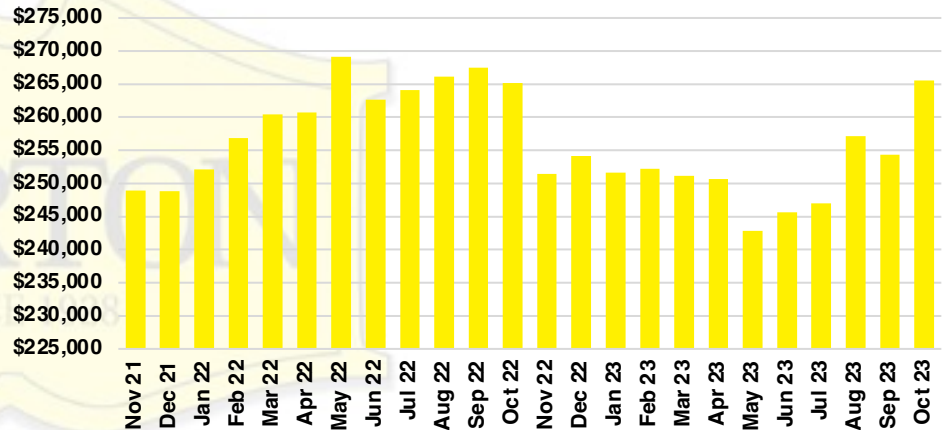

PICKENS COUNTY SALES BY PRICE POINT

PICKENS COUNTY INVENTORY BY PRICE POINT

RABUN COUNTY QUICK N' DICATORS

RABUN COUNTY SALES VOLUME VS SUPPLY

RABUN COUNTY INVENTORY MONTHS OF SUPPLY

RABUN COUNTY 12 MONTH AVERAGE SALES PRICE

RABUN COUNTY SALES BY PRICE POINT

RABUN COUNTY INVENTORY BY PRICE POINT

STEPHENS COUNTY QUICK N'DICATORS

STEPHENS COUNTY SALES VOLUME VS SUPPLY

STEPHENS COUNTY INVENTORY MONTHS OF SUPPLY

STEPHENS COUNTY 12 MONTH AVERAGE SALES PRICE