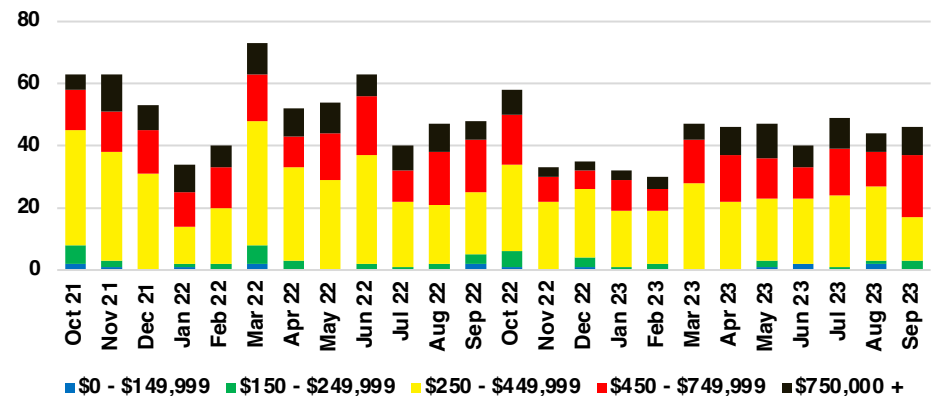

BARROW COUNTY INVENTORY BY PRICE POINT

CHEROKEE COUNTY QUICK N'DICATORS

CHEROKEE COUNTY SALES VOLUME VS SUPPLY

CHEROKEE COUNTY INVENTORY MONTHS OF SUPPLY

CHEROKEE COUNTY 12 MONTH AVERAGE SALES PRICE

CHEROKEE COUNTY SALES BY PRICE POINT

CHEROKEE COUNTY INVENTORY BY PRICE POINT

DAWSON COUNTY QUICK N'DICATORS

DAWSON COUNTY SALES VOLUME VS SUPPLY

DAWSON COUNTY INVENTORY MONTHS OF SUPPLY

DAWSON COUNTY 12 MONTH AVERAGE SALES PRICE

DAWSON COUNTY SALES BY PRICE POINT

DAWSON COUNTY INVENTORY BY PRICE POINT

FORSYTH COUNTY QUICK N'DICATORS

FORSYTH COUNTY SALES VOLUME VS SUPPLY

FORSYTH COUNTY INVENTORY MONTHS OF SUPPLY

FORSYTH COUNTY 12 MONTH AVERAGE SALES PRICE

FORSYTH COUNTY SALES BY PRICE POINT