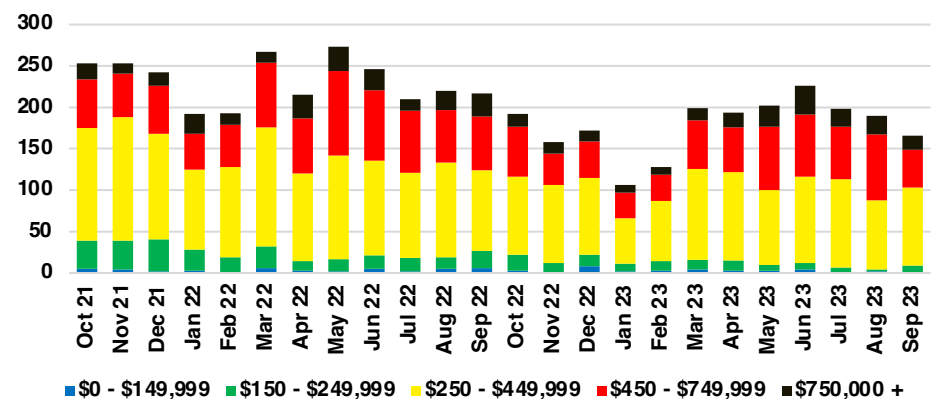

HALL COUNTY SALES BY PRICE POINT