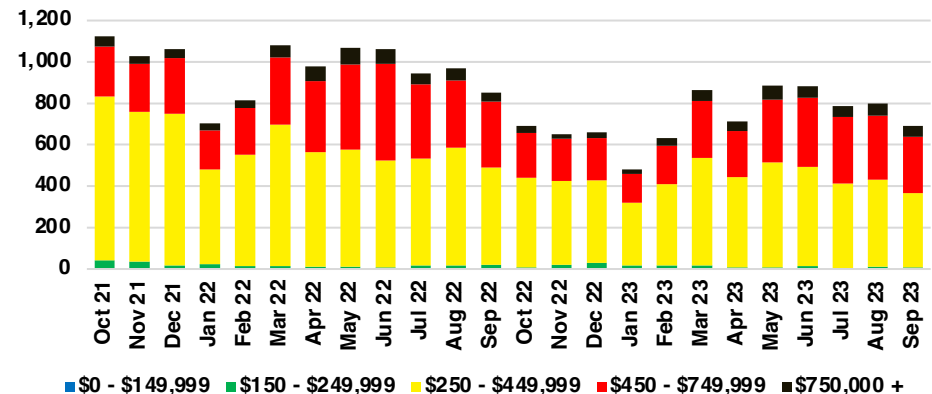

FRANKLIN COUNTY INVENTORY BY PRICE POINT

GWINNETT COUNTY QUICK N'DICATORS

GWINNETT COUNTY SALES VOLUME VS SUPPLY

GWINNETT COUNTY INVENTORY MONTHS OF SUPPLY

GWINNETT COUNTY 12 MONTH AVERAGE SALES PRICE

GWINNETT COUNTY SALES BY PRICE POINT