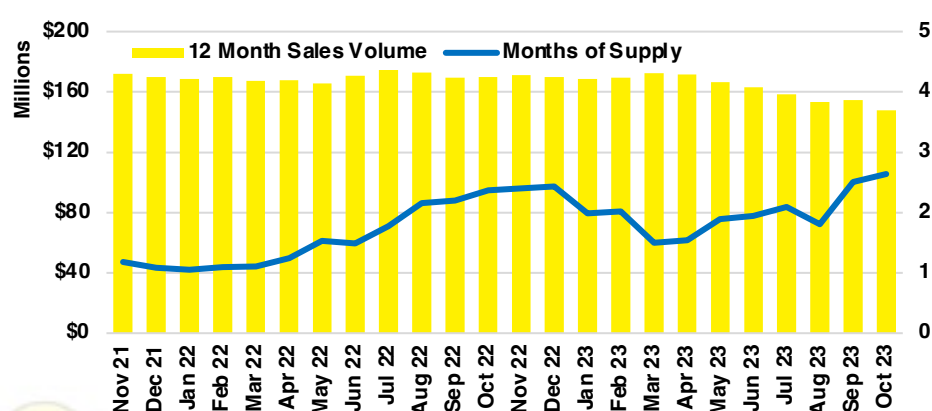

JACKSON COUNTY SALES BY PRICE POINT

JACKSON COUNTY INVENTORY BY PRICE POINT

LUMPKIN COUNTY QUICK N'DICATORS

LUMPKIN COUNTY SALES VOLUME VS SUPPLY

LUMPKIN COUNTY INVENTORY MONTHS OF SUPPLY

LUMPKIN COUNTY 12 MONTH AVERAGE SALES PRICE