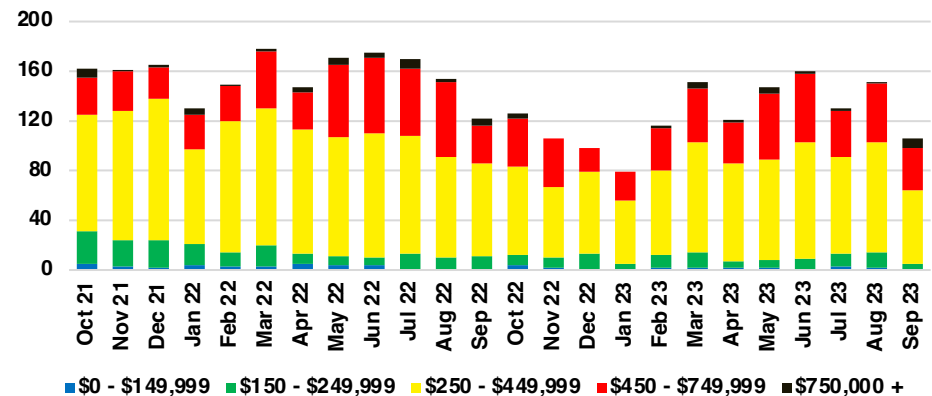

STEPHENS COUNTY SALES BY PRICE POINT

STEPHENS COUNTY INVENTORY BY PRICE POINT

WALTON COUNTY QUICK N' DICATORS

WALTON COUNTY SALES VOLUME VS SUPPLY

WALTON COUNTY INVENTORY MONTHS OF SUPPLY

WALTON COUNTY 12 MONTH AVERAGE SALES PRICE

WALTON COUNTY SALES BY PRICE POINT

WALTON COUNTY INVENTORY BY PRICE POINT

WHITE COUNTY QUICK N' DICATORS

WHITE COUNTY SALES VOLUME VS SUPPLY

WHITE COUNTY INVENTORY MONTHS OF SUPPLY

WHITE COUNTY 12 MONTH AVERAGE SALES PRICE