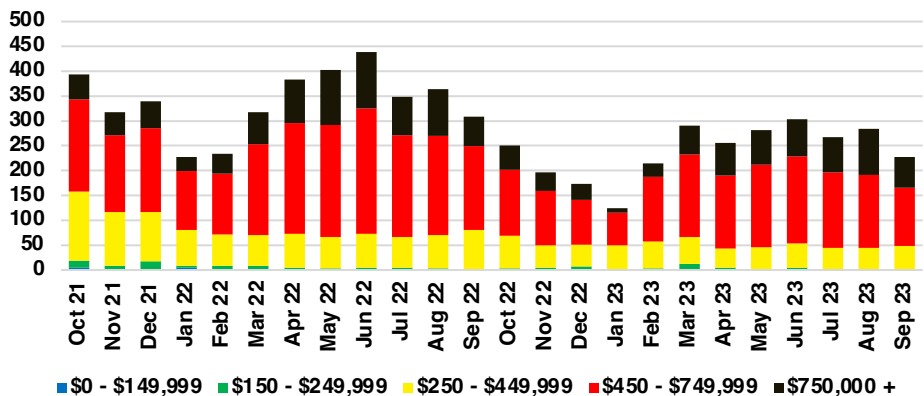

CHEROKEE COUNTY INVENTORY BY PRICE POINT

DAWSON COUNTY QUICK N'DICATORS

DAWSON COUNTY SALES VOLUME VS SUPPLY

DAWSON COUNTY INVENTORY MONTHS OF SUPPLY

DAWSON COUNTY 12 MONTH AVERAGE SALES PRICE

DAWSON COUNTY SALES BY PRICE POINT

DAWSON COUNTY INVENTORY BY PRICE POINT

FORSYTH COUNTY QUICK N'DICATORS

FORSYTH COUNTY SALES VOLUME VS SUPPLY

FORSYTH COUNTY INVENTORY MONTHS OF SUPPLY

FORSYTH COUNTY 12 MONTH AVERAGE SALES PRICE

FORSYTH COUNTY SALES BY PRICE POINT

FORSYTH COUNTY INVENTORY BY PRICE POINT

FRANKLIN COUNTY QUICK N'DICATORS

FRANKLIN COUNTY SALES VOLUME VS SUPPLY

FRANKLIN COUNTY INVENTORY MONTHS OF SUPPLY

FRANKLIN COUNTY 12 MONTH AVERAGE SALES PRICE

FRANKLIN COUNTY SALES BY PRICE POINT