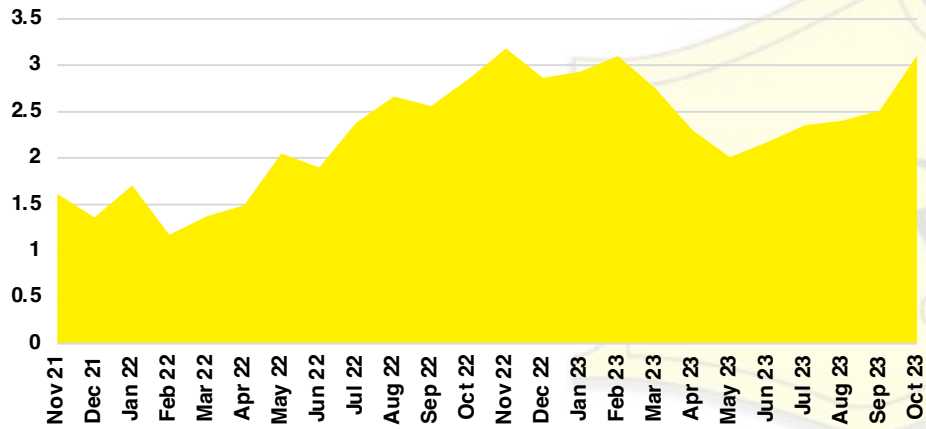

FORSYTH COUNTY INVENTORY BY PRICE POINT

FRANKLIN COUNTY QUICK N'DICATORS

FRANKLIN COUNTY SALES VOLUME VS SUPPLY

FRANKLIN COUNTY INVENTORY MONTHS OF SUPPLY

FRANKLIN COUNTY 12 MONTH AVERAGE SALES PRICE

FRANKLIN COUNTY SALES BY PRICE POINT