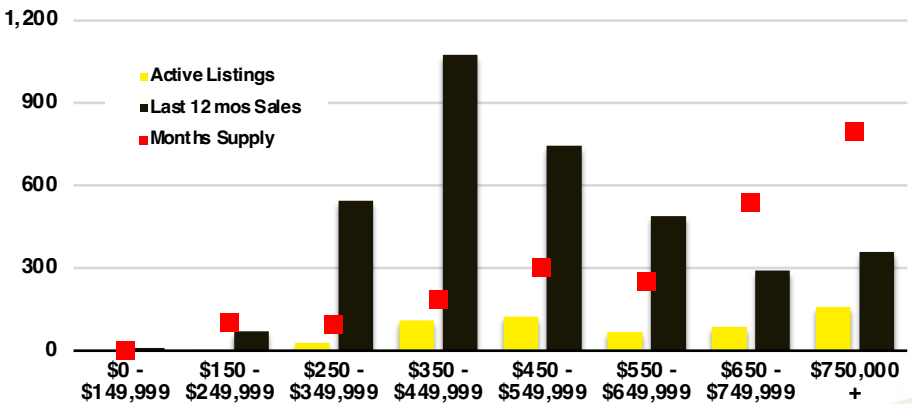

BANKS COUNTY INVENTORY BY PRICE POINT

BARROW COUNTY QUICK N' DICATORS

BARROW COUNTY SALES VOLUME VS SUPPLY

BARROW COUNTY INVENTORY MONTHS OF SUPPLY

BARROW COUNTY 12 MONTH AVERAGE SALES PRICE

BARROW COUNTY SALES BY PRICE POINT

BARROW COUNTY INVENTORY BY PRICE POINT

CHEROKEE COUNTY QUICK N'DICATORS

CHEROKEE COUNTY SALES VOLUME VS SUPPLY

CHEROKEE COUNTY INVENTORY MONTHS OF SUPPLY

CHEROKEE COUNTY 12 MONTH AVERAGE SALES PRICE

CHEROKEE COUNTY SALES BY PRICE POINT

WALTON COUNTY SALES BY PRICE POINT

WALTON COUNTY INVENTORY BY PRICE POINT

WHITE COUNTY QUICK N' DICATORS

WHITE COUNTY SALES VOLUME VS SUPPLY

WHITE COUNTY INVENTORY MONTHS OF SUPPLY

WHITE COUNTY 12 MONTH AVERAGE SALES PRICE