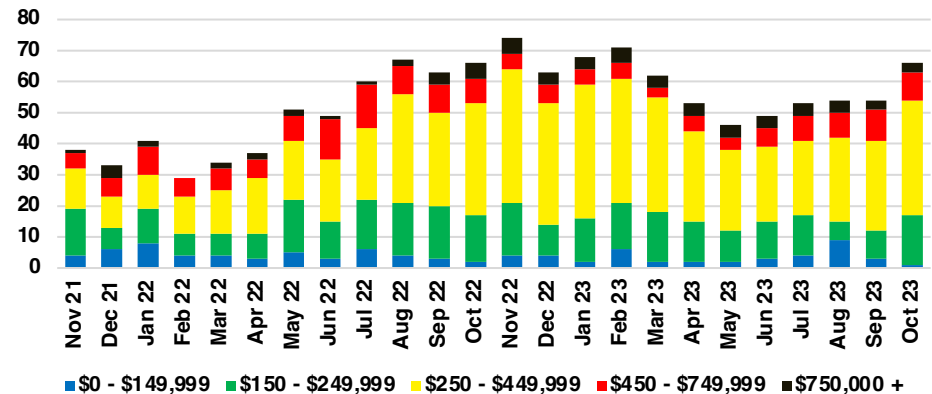

FRANKLIN COUNTY INVENTORY BY PRICE POINT