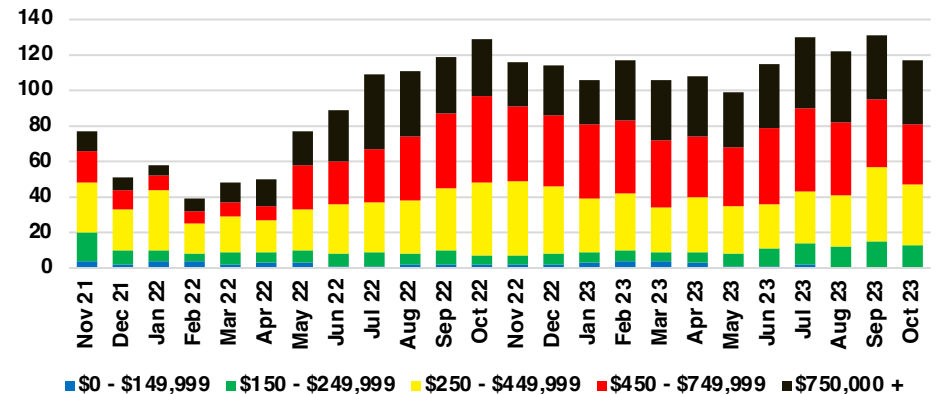

RABUN COUNTY INVENTORY BY PRICE POINT