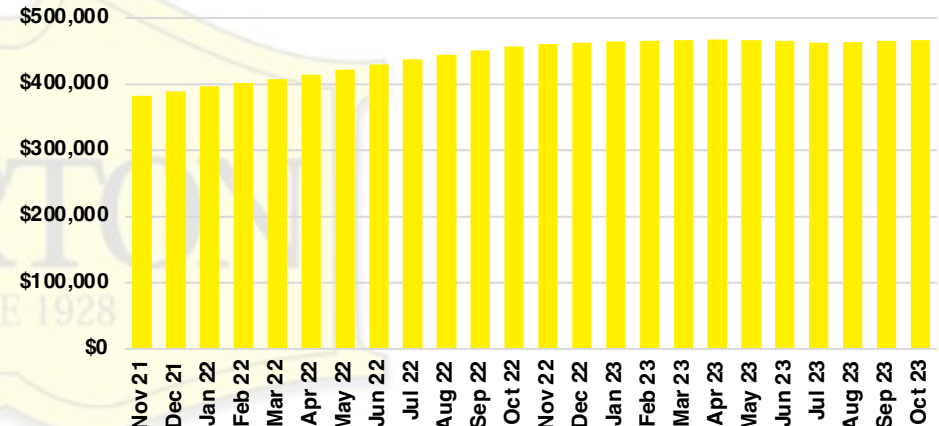

FRANKLIN COUNTY INVENTORY BY PRICE POINT

GWINNETT COUNTY QUICK N'DICATORS

GWINNETT COUNTY SALES VOLUME VS SUPPLY

GWINNETT COUNTY INVENTORY MONTHS OF SUPPLY

GWINNETT COUNTY 12 MONTH AVERAGE SALES PRICE

GWINNETT COUNTY SALES BY PRICE POINT