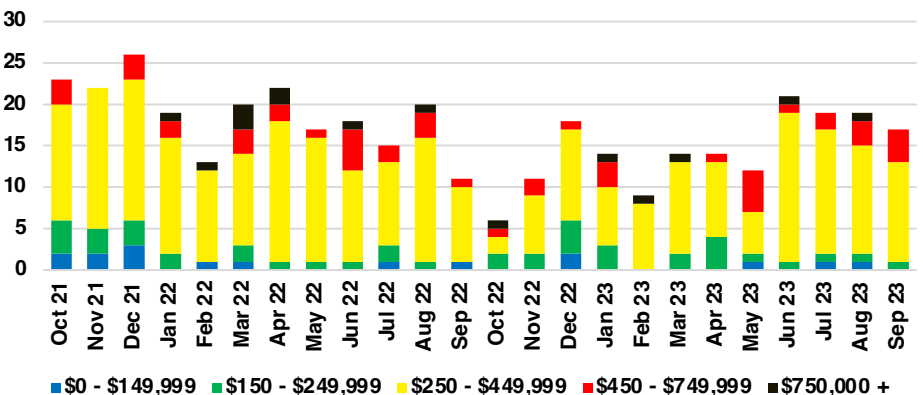

NORTH GEORGIA INVENTORY BY PRICE POINT

BANKS COUNTY QUICK N'DICATORS

BANKS COUNTY SALES VOLUME VS SUPPLY

BANKS COUNTY INVENTORY MONTHS OF SUPPLY

BANKS COUNTY 12 MONTH AVERAGE SALES PRICE

BANKS COUNTY SALES BY PRICE POINT

BANKS COUNTY INVENTORY BY PRICE POINT

BARROW COUNTY QUICK N' DICATORS

BARROW COUNTY SALES VOLUME VS SUPPLY

BARROW COUNTY INVENTORY MONTHS OF SUPPLY

BARROW COUNTY 12 MONTH AVERAGE SALES PRICE

BARROW COUNTY SALES BY PRICE POINT