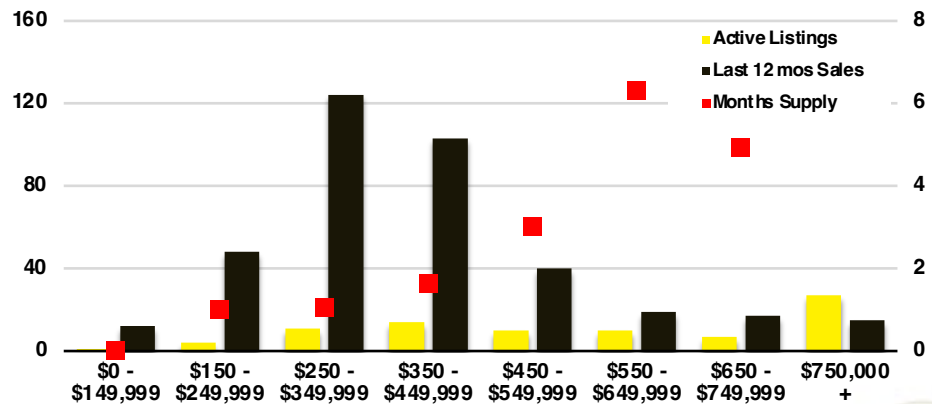

HALL COUNTY SALES BY PRICE POINT

HALL COUNTY INVENTORY BY PRICE POINT

JACKSON COUNTY QUICK N'DICATORS

JACKSON COUNTY SALES VOLUME VS SUPPLY

JACKSON COUNTY INVENTORY MONTHS OF SUPPLY

JACKSON COUNTY 12 MONTH AVERAGE SALES PRICE

JACKSON COUNTY SALES BY PRICE POINT

JACKSON COUNTY INVENTORY BY PRICE POINT

LUMPKIN COUNTY QUICK N'DICATORS

LUMPKIN COUNTY SALES VOLUME VS SUPPLY

LUMPKIN COUNTY INVENTORY MONTHS OF SUPPLY

LUMPKIN COUNTY 12 MONTH AVERAGE SALES PRICE