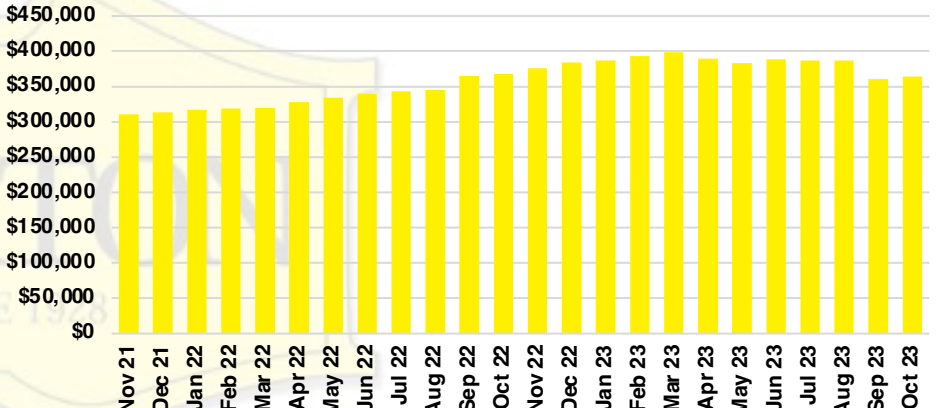

NORTH GEORGIA INVENTORY BY PRICE POINT

BANKS COUNTY QUICK N'DICATORS

BANKS COUNTY SALES VOLUME VS SUPPLY

BANKS COUNTY INVENTORY MONTHS OF SUPPLY

BANKS COUNTY 12 MONTH AVERAGE SALES PRICE

BANKS COUNTY SALES BY PRICE POINT

BANKS COUNTY INVENTORY BY PRICE POINT

BARROW COUNTY QUICK N' DICATORS

BARROW COUNTY SALES VOLUME VS SUPPLY

BARROW COUNTY INVENTORY MONTHS OF SUPPLY

BARROW COUNTY 12 MONTH AVERAGE SALES PRICE

BARROW COUNTY SALES BY PRICE POINT