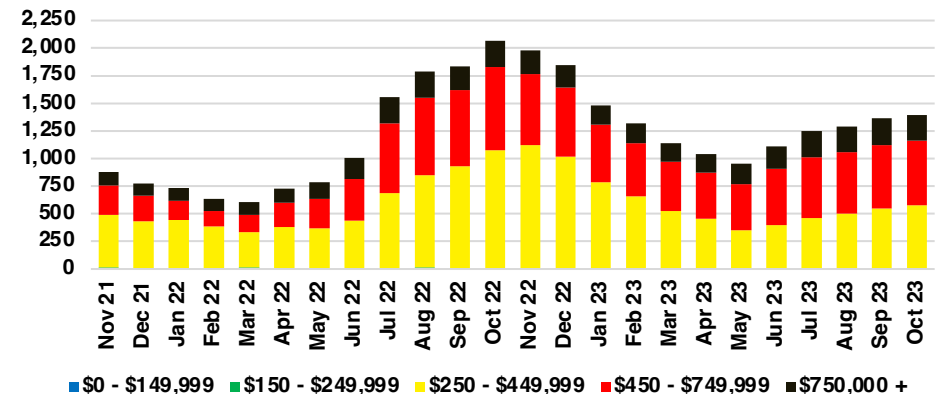

GWINNETT COUNTY INVENTORY BY PRICE POINT