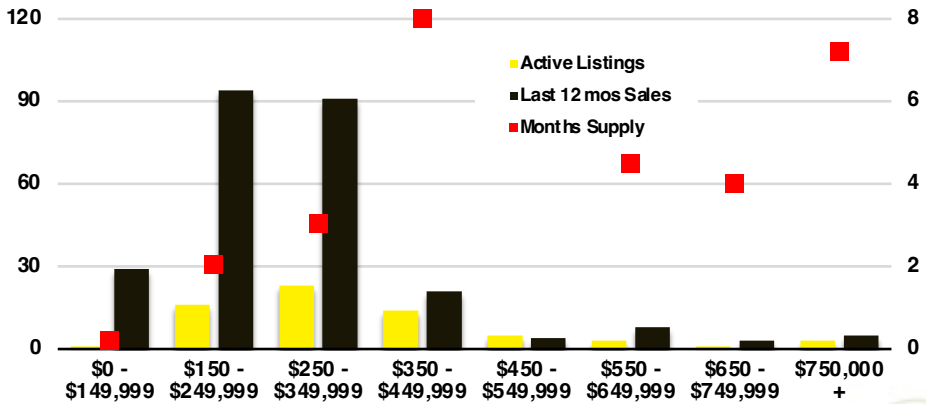

CHEROKEE COUNTY INVENTORY BY PRICE POINT

DAWSON COUNTY QUICK N'DICATORS

DAWSON COUNTY SALES VOLUME VS SUPPLY

DAWSON COUNTY INVENTORY MONTHS OF SUPPLY

DAWSON COUNTY 12 MONTH AVERAGE SALES PRICE

DAWSON COUNTY SALES BY PRICE POINT

DAWSON COUNTY INVENTORY BY PRICE POINT

FORSYTH COUNTY QUICK N'DICATORS

FORSYTH COUNTY SALES VOLUME VS SUPPLY

FORSYTH COUNTY INVENTORY MONTHS OF SUPPLY

FORSYTH COUNTY 12 MONTH AVERAGE SALES PRICE

FORSYTH COUNTY SALES BY PRICE POINT

FORSYTH COUNTY INVENTORY BY PRICE POINT

FRANKLIN COUNTY QUICK N'DICATORS

FRANKLIN COUNTY SALES VOLUME VS SUPPLY

FRANKLIN COUNTY INVENTORY MONTHS OF SUPPLY

FRANKLIN COUNTY 12 MONTH AVERAGE SALES PRICE

FRANKLIN COUNTY SALES BY PRICE POINT