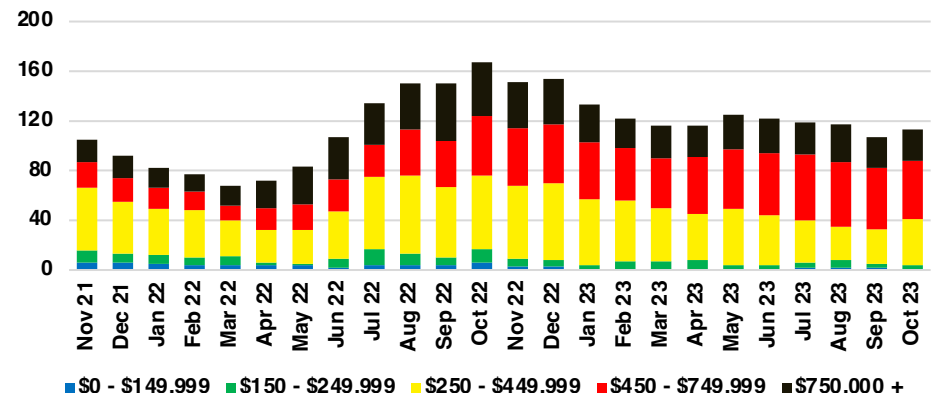

LUMPKIN COUNTY SALES BY PRICE POINT

LUMPKIN COUNTY INVENTORY BY PRICE POINT

PICKENS COUNTY QUICK N'DICATORS

PICKENS COUNTY SALES VOLUME VS SUPPLY

PICKENS COUNTY INVENTORY MONTHS OF SUPPLY

PICKENS COUNTY 12 MONTH AVERAGE SALES PRICE

PICKENS COUNTY SALES BY PRICE POINT

PICKENS COUNTY INVENTORY BY PRICE POINT

RABUN COUNTY QUICK N' DICATORS

RABUN COUNTY SALES VOLUME VS SUPPLY

RABUN COUNTY INVENTORY MONTHS OF SUPPLY

RABUN COUNTY 12 MONTH AVERAGE SALES PRICE