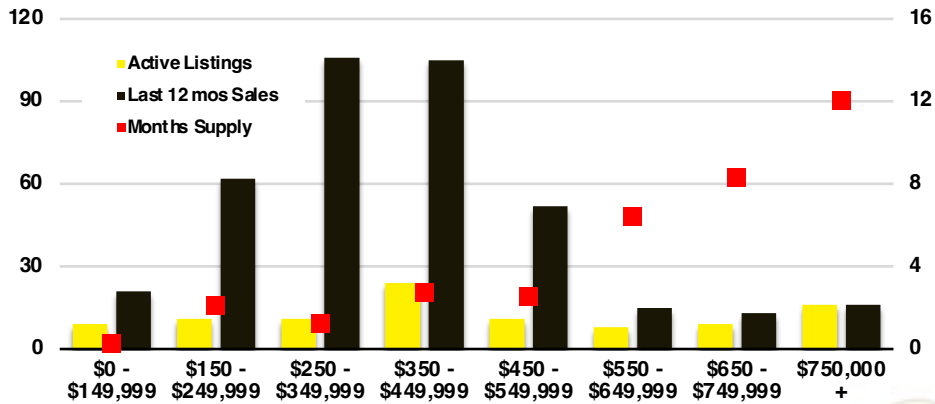

RABUN COUNTY SALES BY PRICE POINT

RABUN COUNTY INVENTORY BY PRICE POINT

STEPHENS COUNTY QUICK N'DICATORS

STEPHENS COUNTY SALES VOLUME VS SUPPLY

STEPHENS COUNTY INVENTORY MONTHS OF SUPPLY

STEPHENS COUNTY 12 MONTH AVERAGE SALES PRICE

STEPHENS COUNTY SALES BY PRICE POINT

STEPHENS COUNTY INVENTORY BY PRICE POINT

WALTON COUNTY QUICK N' DICATORS

WALTON COUNTY SALES VOLUME VS SUPPLY

WALTON COUNTY INVENTORY MONTHS OF SUPPLY

WALTON COUNTY 12 MONTH AVERAGE SALES PRICE

WALTON COUNTY SALES BY PRICE POINT

WALTON COUNTY INVENTORY BY PRICE POINT

WHITE COUNTY QUICK N' DICATORS

WHITE COUNTY SALES VOLUME VS SUPPLY

WHITE COUNTY INVENTORY MONTHS OF SUPPLY

WHITE COUNTY 12 MONTH AVERAGE SALES PRICE