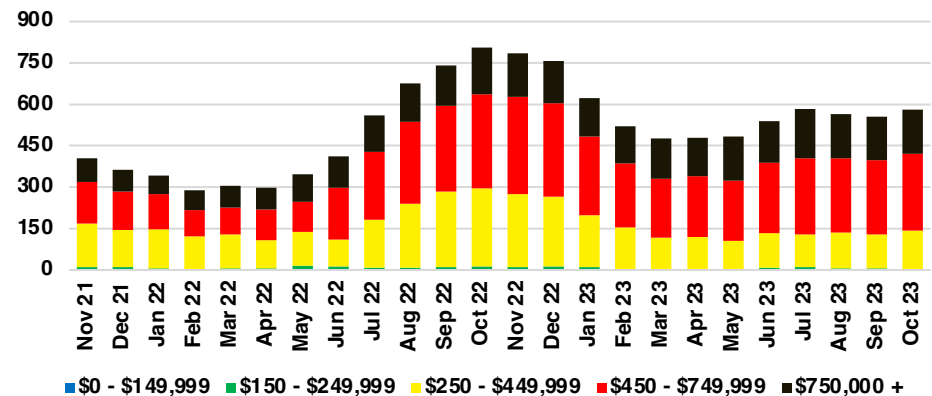

BANKS COUNTY INVENTORY BY PRICE POINT

BARROW COUNTY QUICK N' DICATORS

BARROW COUNTY SALES VOLUME VS SUPPLY

BARROW COUNTY INVENTORY MONTHS OF SUPPLY

BARROW COUNTY 12 MONTH AVERAGE SALES PRICE

BARROW COUNTY SALES BY PRICE POINT

BARROW COUNTY INVENTORY BY PRICE POINT

CHEROKEE COUNTY QUICK N'DICATORS

CHEROKEE COUNTY SALES VOLUME VS SUPPLY

CHEROKEE COUNTY INVENTORY MONTHS OF SUPPLY

CHEROKEE COUNTY 12 MONTH AVERAGE SALES PRICE

CHEROKEE COUNTY SALES BY PRICE POINT

CHEROKEE COUNTY INVENTORY BY PRICE POINT

DAWSON COUNTY QUICK N'DICATORS

DAWSON COUNTY SALES VOLUME VS SUPPLY

DAWSON COUNTY INVENTORY MONTHS OF SUPPLY

DAWSON COUNTY 12 MONTH AVERAGE SALES PRICE

DAWSON COUNTY SALES BY PRICE POINT