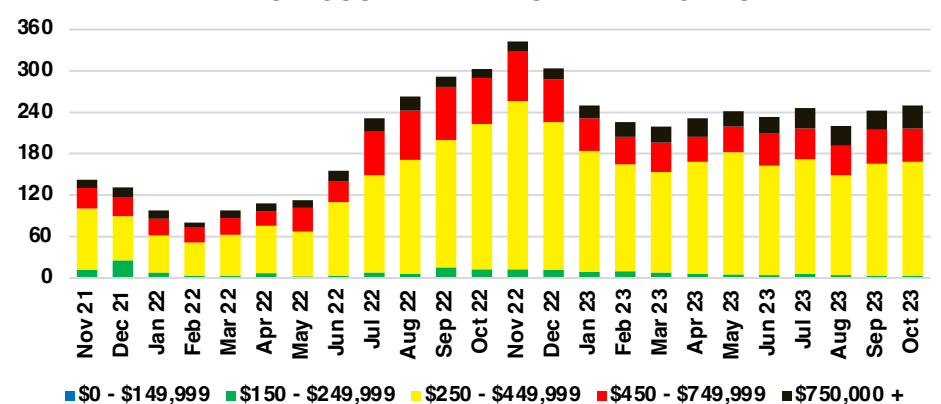

BANKS COUNTY INVENTORY BY PRICE POINT

BARROW COUNTY QUICK N' DICATORS

BARROW COUNTY SALES VOLUME VS SUPPLY

BARROW COUNTY INVENTORY MONTHS OF SUPPLY

BARROW COUNTY 12 MONTH AVERAGE SALES PRICE

BARROW COUNTY SALES BY PRICE POINT

BARROW COUNTY INVENTORY BY PRICE POINT

CHEROKEE COUNTY QUICK N'DICATORS

CHEROKEE COUNTY SALES VOLUME VS SUPPLY

CHEROKEE COUNTY INVENTORY MONTHS OF SUPPLY

CHEROKEE COUNTY 12 MONTH AVERAGE SALES PRICE

CHEROKEE COUNTY SALES BY PRICE POINT