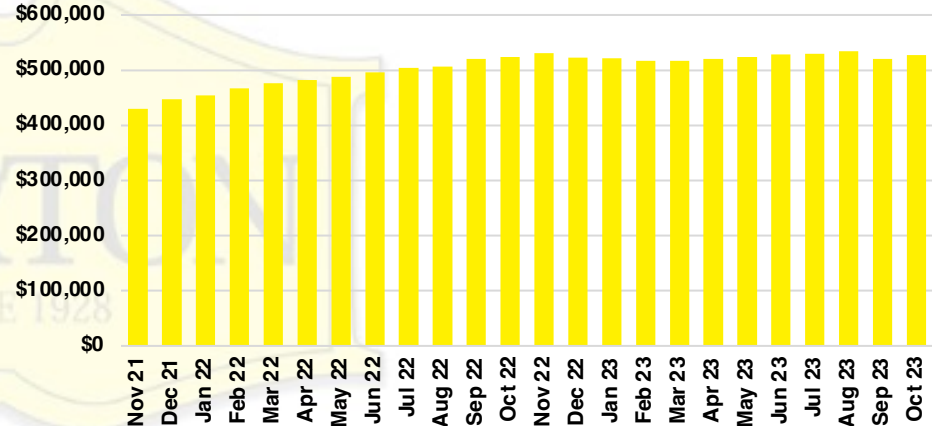

BARROW COUNTY INVENTORY BY PRICE POINT

CHEROKEE COUNTY QUICK N'DICATORS

CHEROKEE COUNTY SALES VOLUME VS SUPPLY

CHEROKEE COUNTY INVENTORY MONTHS OF SUPPLY

CHEROKEE COUNTY 12 MONTH AVERAGE SALES PRICE

CHEROKEE COUNTY SALES BY PRICE POINT

CHEROKEE COUNTY INVENTORY BY PRICE POINT

DAWSON COUNTY QUICK N'DICATORS

DAWSON COUNTY SALES VOLUME VS SUPPLY

DAWSON COUNTY INVENTORY MONTHS OF SUPPLY

DAWSON COUNTY 12 MONTH AVERAGE SALES PRICE

DAWSON COUNTY SALES BY PRICE POINT

DAWSON COUNTY INVENTORY BY PRICE POINT

FORSYTH COUNTY QUICK N'DICATORS

FORSYTH COUNTY SALES VOLUME VS SUPPLY

FORSYTH COUNTY INVENTORY MONTHS OF SUPPLY

FORSYTH COUNTY 12 MONTH AVERAGE SALES PRICE

FORSYTH COUNTY SALES BY PRICE POINT