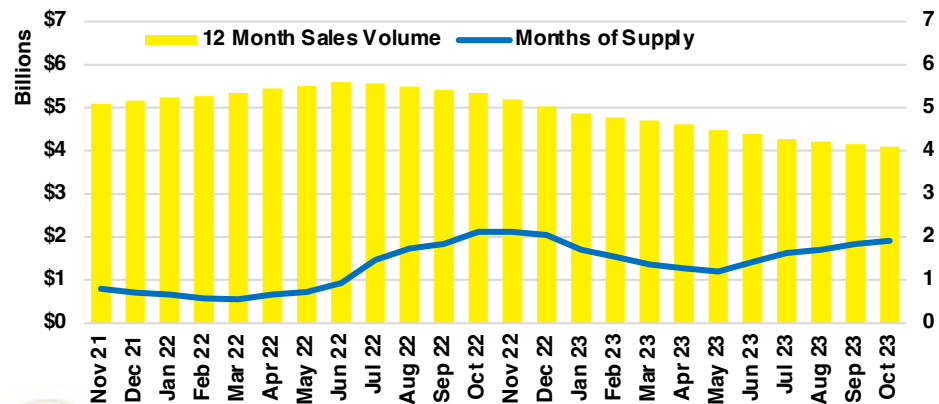

GWINNETT COUNTY SALES VOLUME VS SUPPLY