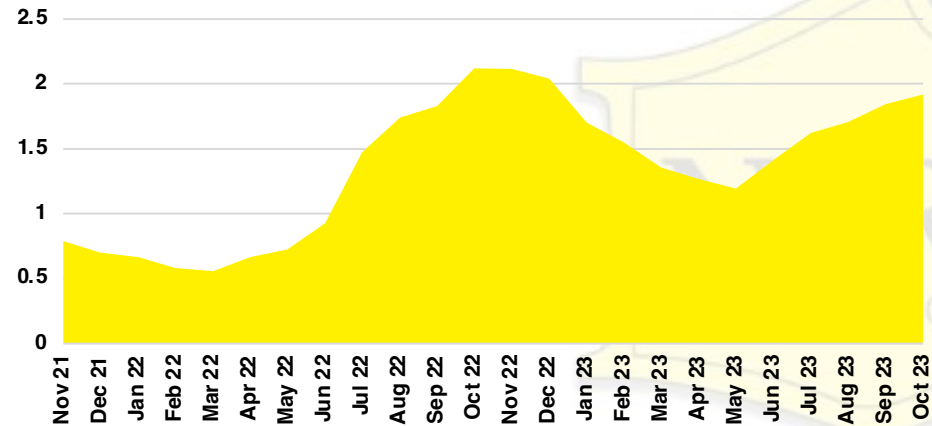

FRANKLIN COUNTY INVENTORY BY PRICE POINT

GWINNETT COUNTY QUICK N'DICATORS

GWINNETT COUNTY SALES VOLUME VS SUPPLY

GWINNETT COUNTY INVENTORY MONTHS OF SUPPLY

GWINNETT COUNTY 12 MONTH AVERAGE SALES PRICE

GWINNETT COUNTY SALES BY PRICE POINT