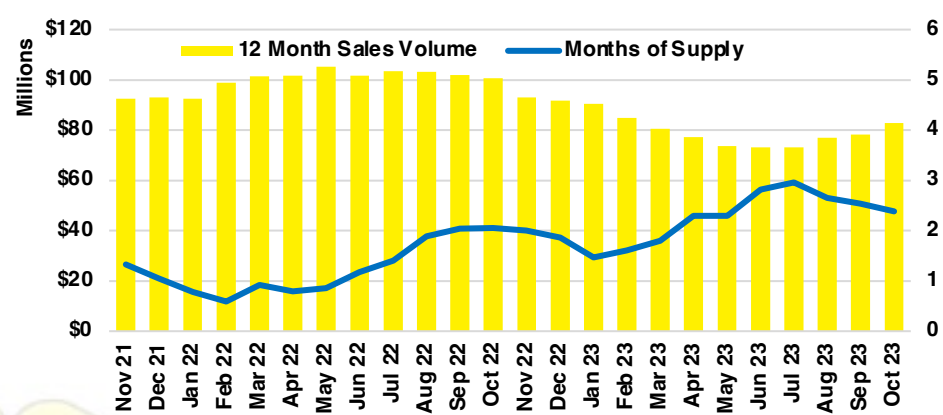

RABUN COUNTY SALES BY PRICE POINT

RABUN COUNTY INVENTORY BY PRICE POINT

STEPHENS COUNTY QUICK N'DICATORS

STEPHENS COUNTY SALES VOLUME VS SUPPLY

STEPHENS COUNTY INVENTORY MONTHS OF SUPPLY

STEPHENS COUNTY 12 MONTH AVERAGE SALES PRICE