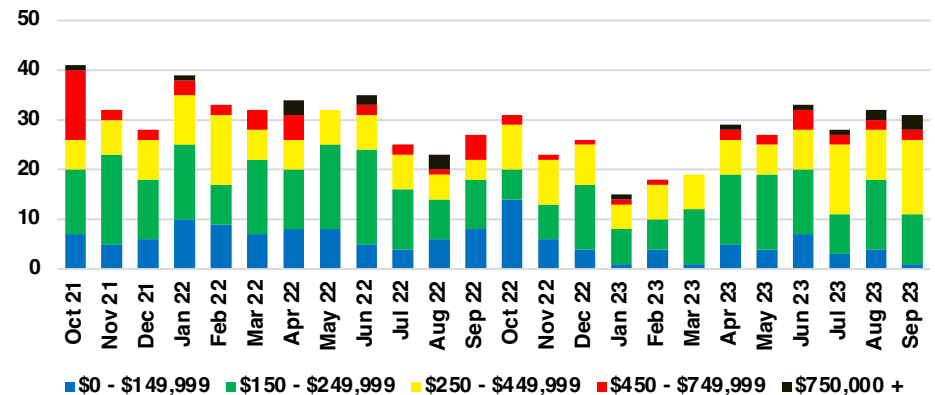

STEPHENS COUNTY SALES BY PRICE POINT