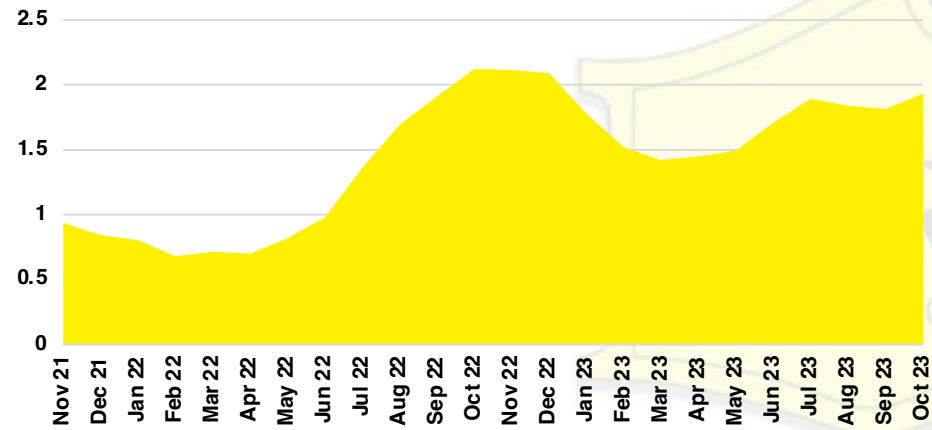

BARROW COUNTY INVENTORY BY PRICE POINT

CHEROKEE COUNTY QUICK N'DICATORS

CHEROKEE COUNTY SALES VOLUME VS SUPPLY

CHEROKEE COUNTY INVENTORY MONTHS OF SUPPLY

CHEROKEE COUNTY 12 MONTH AVERAGE SALES PRICE

CHEROKEE COUNTY SALES BY PRICE POINT