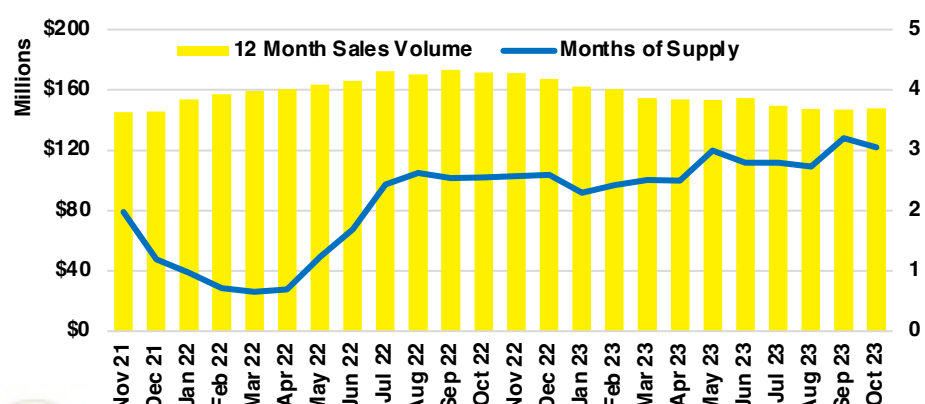

WALTON COUNTY SALES BY PRICE POINT

WALTON COUNTY INVENTORY BY PRICE POINT

WHITE COUNTY QUICK N' DICATORS

WHITE COUNTY SALES VOLUME VS SUPPLY

WHITE COUNTY INVENTORY MONTHS OF SUPPLY

WHITE COUNTY 12 MONTH AVERAGE SALES PRICE