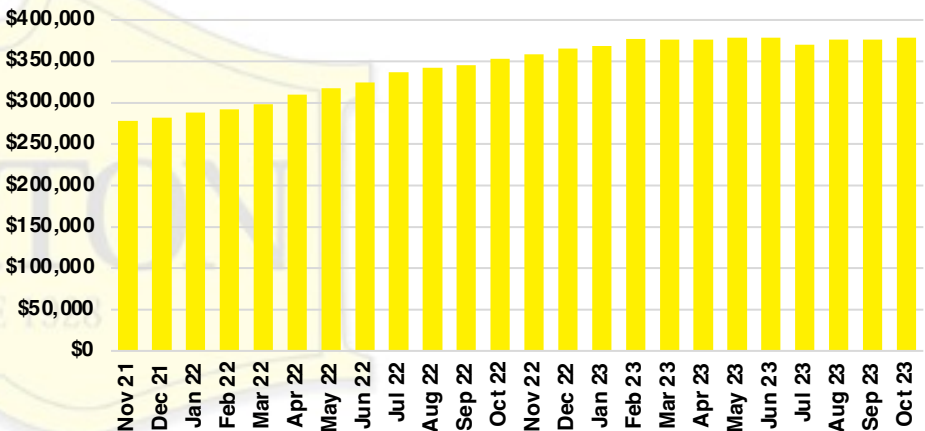

WALTON COUNTY SALES BY PRICE POINT

WALTON COUNTY INVENTORY BY PRICE POINT

WHITE COUNTY QUICK N' DICATORS

WHITE COUNTY SALES VOLUME VS SUPPLY

WHITE COUNTY INVENTORY MONTHS OF SUPPLY

WHITE COUNTY 12 MONTH AVERAGE SALES PRICE

WHITE COUNTY SALES BY PRICE POINT

WHITE COUNTY INVENTORY BY PRICE POINT