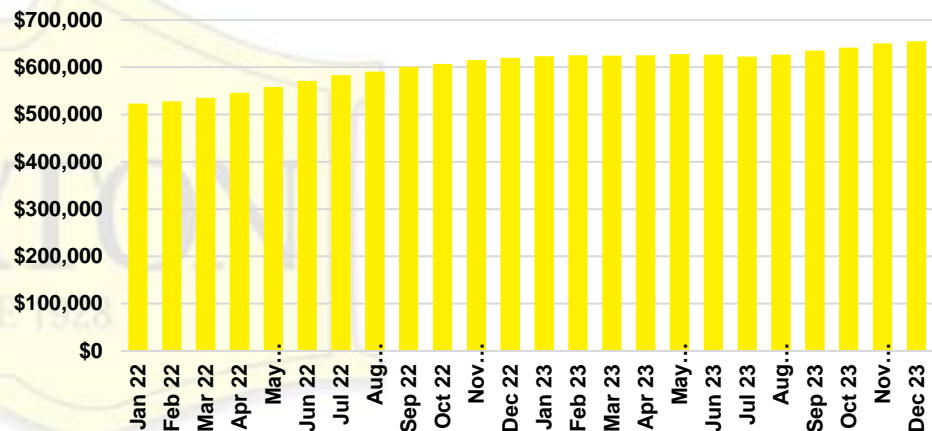

DAWSON COUNTY INVENTORY BY PRICE POINT

FORSYTH COUNTY QUICK N'DICATORS

FORSYTH COUNTY SALES VOLUME VS SUPPLY

FORSYTH COUNTY INVENTORY MONTHS OF SUPPLY

FORSYTH COUNTY 12 MONTH AVERAGE SALES PRICE

FORSYTH COUNTY SALES BY PRICE POINT