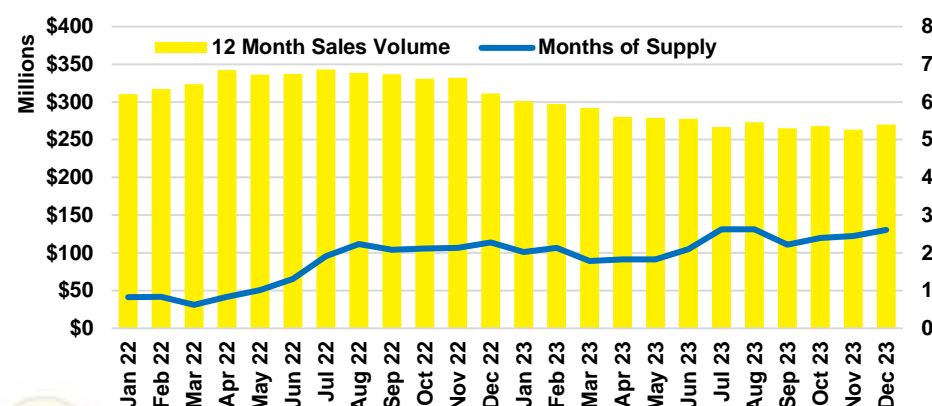

DAWSON COUNTY SALES VOLUME VS SUPPLY