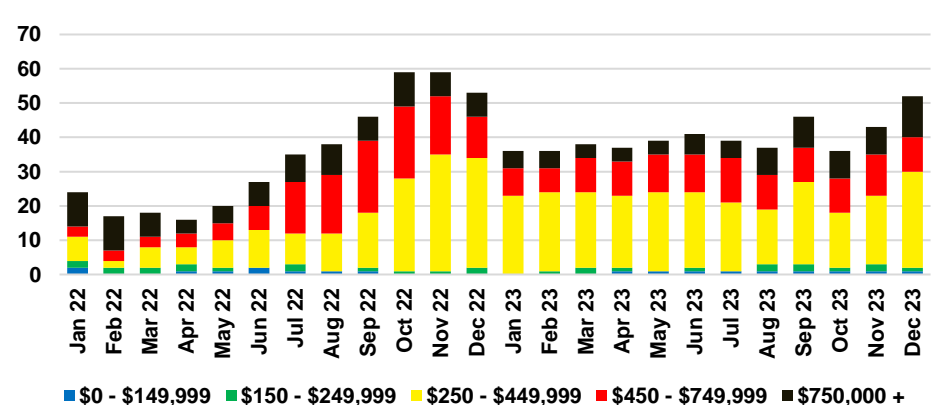

NORTH GEORGIA INVENTORY BY PRICE POINT

BANKS COUNTY QUICK N'DICATORS

BANKS COUNTY SALES VOLUME VS SUPPLY

BANKS COUNTY INVENTORY MONTHS OF SUPPLY

BANKS COUNTY 12 MONTH AVERAGE SALES PRICE

BANKS COUNTY SALES BY PRICE POINT

BANKS COUNTY INVENTORY BY PRICE POINT

BARROW COUNTY QUICK N'DICATORS

BARROW COUNTY SALES VOLUME VS SUPPLY

BARROW COUNTY INVENTORY MONTHS OF SUPPLY

BARROW COUNTY 12 MONTH AVERAGE SALES PRICE

BARROW COUNTY SALES BY PRICE POINT