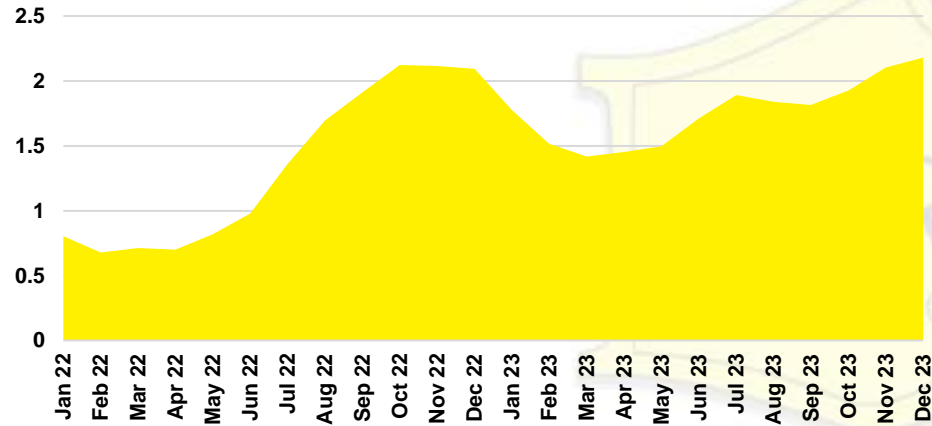

BARROW COUNTY INVENTORY BY PRICE POINT

CHEROKEE COUNTY QUICK N'DICATORS

CHEROKEE COUNTY SALES VOLUME VS SUPPLY

CHEROKEE COUNTY INVENTORY MONTHS OF SUPPLY

CHEROKEE COUNTY 12 MONTH AVERAGE SALES PRICE

CHEROKEE COUNTY SALES BY PRICE POINT