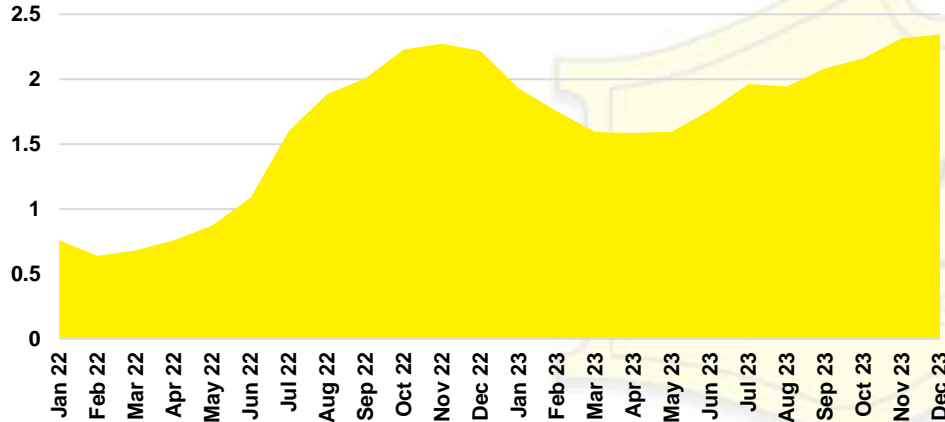

NORTH GEORGIA DEEP DIVE MARKET DATA

December 2023

December 2023

DEEP DIVE

NORTH GEORGIA QUICK N'DICATORS

NORTH GEORGIA INVENTORY MONTHS OF SUPPLY

NORTH GEORGIA SALES VOLUME VS SUPPLY

NORTH GEORGIA SALES BY PRICE POINT