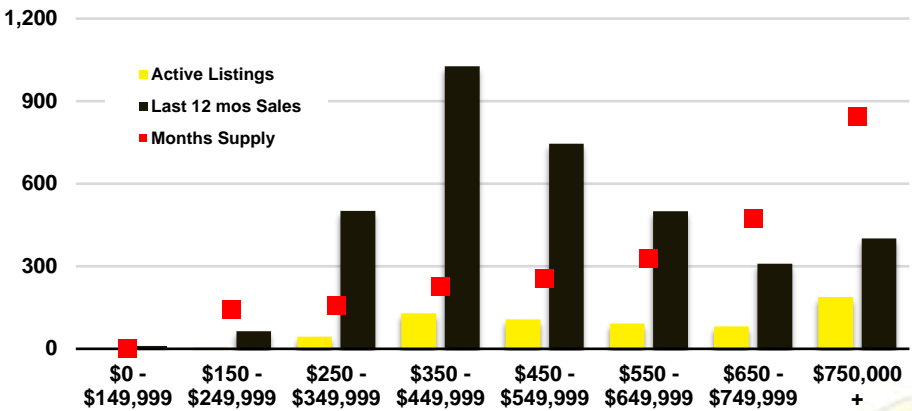

BANKS COUNTY INVENTORY BY PRICE POINT

BARROW COUNTY QUICK N'DICATORS

BARROW COUNTY SALES VOLUME VS SUPPLY

BARROW COUNTY INVENTORY MONTHS OF SUPPLY

BARROW COUNTY 12 MONTH AVERAGE SALES PRICE

BARROW COUNTY SALES BY PRICE POINT

BARROW COUNTY INVENTORY BY PRICE POINT

CHEROKEE COUNTY QUICK N'DICATORS

CHEROKEE COUNTY SALES VOLUME VS SUPPLY

CHEROKEE COUNTY INVENTORY MONTHS OF SUPPLY

CHEROKEE COUNTY 12 MONTH AVERAGE SALES PRICE

CHEROKEE COUNTY SALES BY PRICE POINT

WALTON COUNTY SALES BY PRICE POINT

WALTON COUNTY INVENTORY BY PRICE POINT

WHITE COUNTY QUICK N'DICATORS

WHITE COUNTY SALES VOLUME VS SUPPLY

WHITE COUNTY INVENTORY MONTHS OF SUPPLY

WHITE COUNTY 12 MONTH AVERAGE SALES PRICE