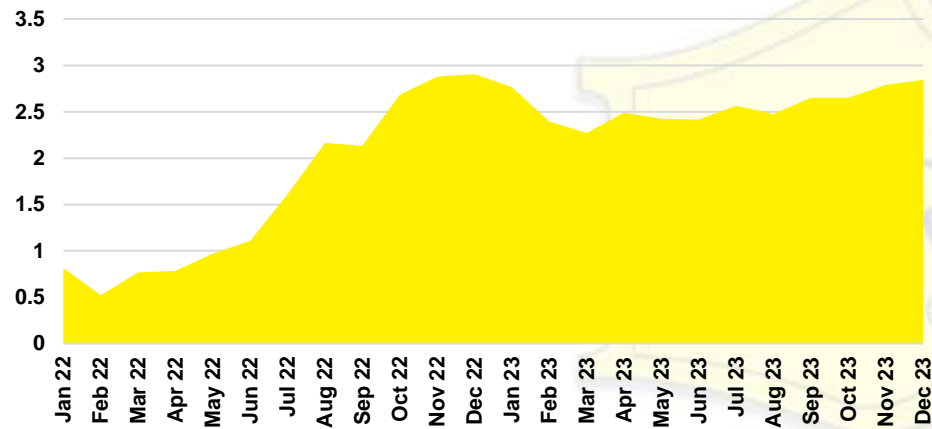

HALL COUNTY SALES BY PRICE POINT

HALL COUNTY INVENTORY BY PRICE POINT

JACKSON COUNTY QUICK N'DICATORS

JACKSON COUNTY SALES VOLUME VS SUPPLY

JACKSON COUNTY INVENTORY MONTHS OF SUPPLY

JACKSON COUNTY 12 MONTH AVERAGE SALES PRICE