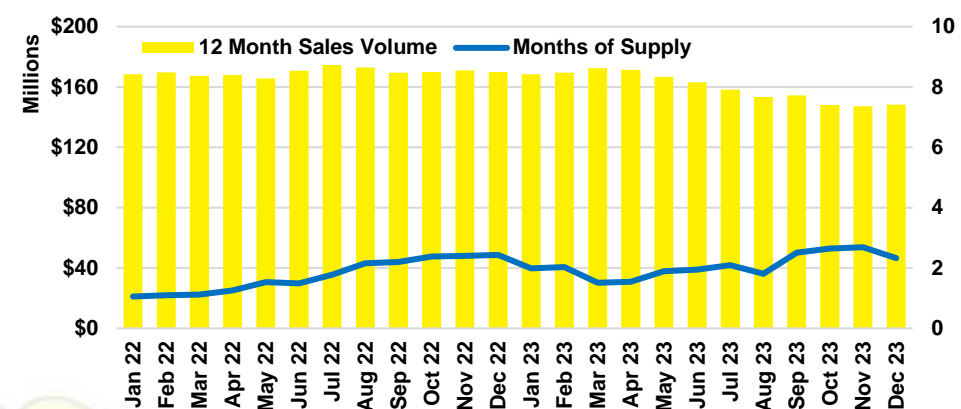

JACKSON COUNTY SALES BY PRICE POINT

JACKSON COUNTY INVENTORY BY PRICE POINT

LUMPKIN COUNTY QUICK N'DICATORS

LUMPKIN COUNTY SALES VOLUME VS SUPPLY

LUMPKIN COUNTY INVENTORY MONTHS OF SUPPLY

LUMPKIN COUNTY 12 MONTH AVERAGE SALES PRICE