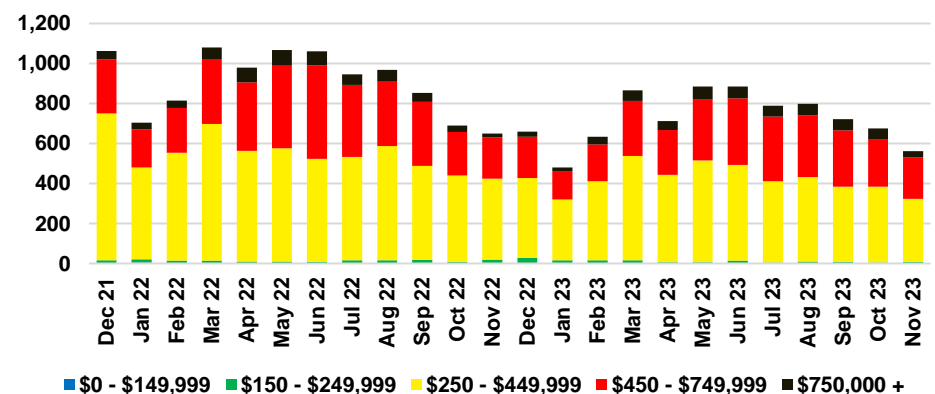

FRANKLIN COUNTY INVENTORY BY PRICE POINT

GWINNETT COUNTY QUICK N'DICATORS

GWINNETT COUNTY SALES VOLUME VS SUPPLY

GWINNETT COUNTY INVENTORY MONTHS OF SUPPLY

GWINNETT COUNTY 12 MONTH AVERAGE SALES PRICE

GWINNETT COUNTY SALES BY PRICE POINT