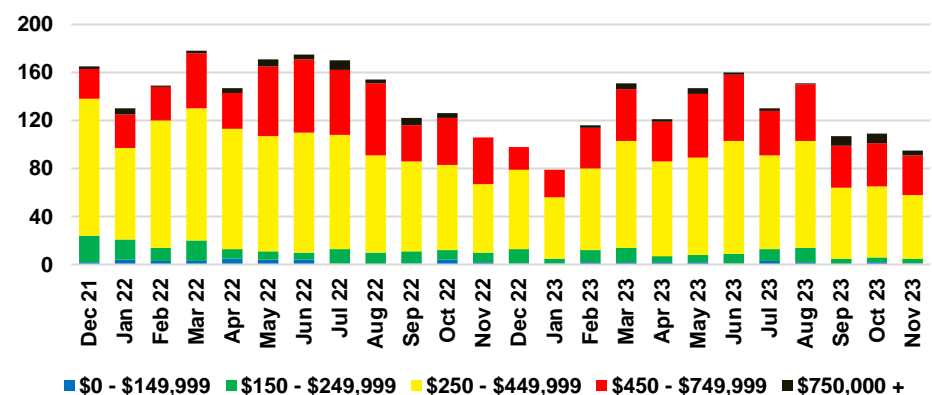

STEPHENS COUNTY SALES BY PRICE POINT

STEPHENS COUNTY INVENTORY BY PRICE POINT

WALTON COUNTY QUICK N'DICATORS

WALTON COUNTY SALES VOLUME VS SUPPLY

WALTON COUNTY INVENTORY MONTHS OF SUPPLY

WALTON COUNTY 12 MONTH AVERAGE SALES PRICE

WALTON COUNTY SALES BY PRICE POINT

WALTON COUNTY INVENTORY BY PRICE POINT

WHITE COUNTY QUICK N'DICATORS

WHITE COUNTY SALES VOLUME VS SUPPLY

WHITE COUNTY INVENTORY MONTHS OF SUPPLY

WHITE COUNTY 12 MONTH AVERAGE SALES PRICE