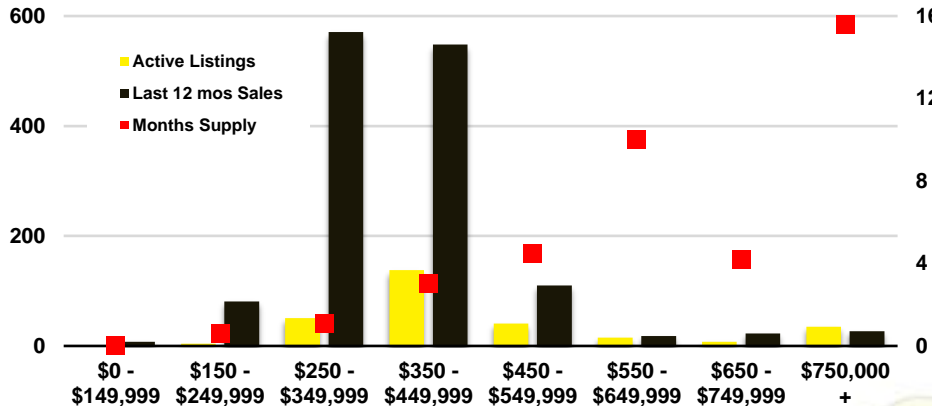

NORTH GEORGIA INVENTORY BY PRICE POINT

BANKS COUNTY QUICK N'DICATORS

BANKS COUNTY SALES VOLUME VS SUPPLY

BANKS COUNTY INVENTORY MONTHS OF SUPPLY

BANKS COUNTY 12 MONTH AVERAGE SALES PRICE

BANKS COUNTY SALES BY PRICE POINT

BANKS COUNTY INVENTORY BY PRICE POINT

BARROW COUNTY QUICK N'DICATORS

BARROW COUNTY SALES VOLUME VS SUPPLY

BARROW COUNTY INVENTORY MONTHS OF SUPPLY

BARROW COUNTY 12 MONTH AVERAGE SALES PRICE

BARROW COUNTY SALES BY PRICE POINT

WALTON COUNTY SALES BY PRICE POINT

WALTON COUNTY INVENTORY BY PRICE POINT

WHITE COUNTY QUICK N'DICATORS

WHITE COUNTY SALES VOLUME VS SUPPLY

WHITE COUNTY INVENTORY MONTHS OF SUPPLY

WHITE COUNTY 12 MONTH AVERAGE SALES PRICE