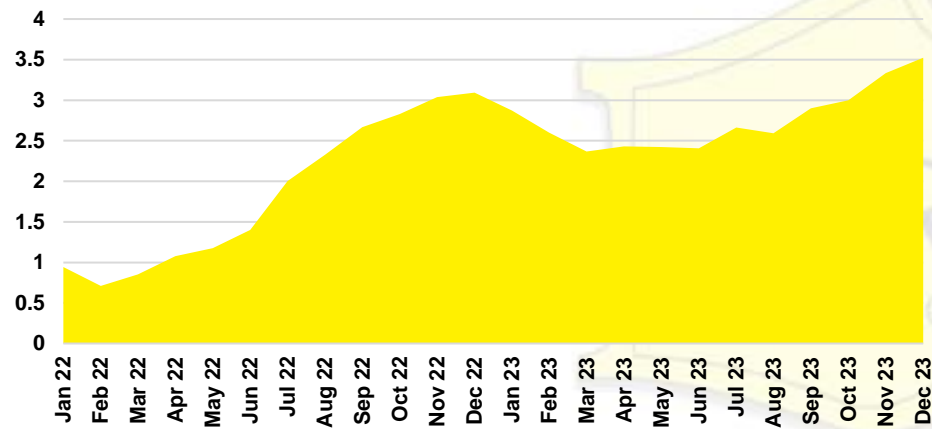

STEPHENS COUNTY SALES BY PRICE POINT

STEPHENS COUNTY INVENTORY BY PRICE POINT

WALTON COUNTY QUICK N'DICATORS

WALTON COUNTY SALES VOLUME VS SUPPLY

WALTON COUNTY INVENTORY MONTHS OF SUPPLY

WALTON COUNTY 12 MONTH AVERAGE SALES PRICE