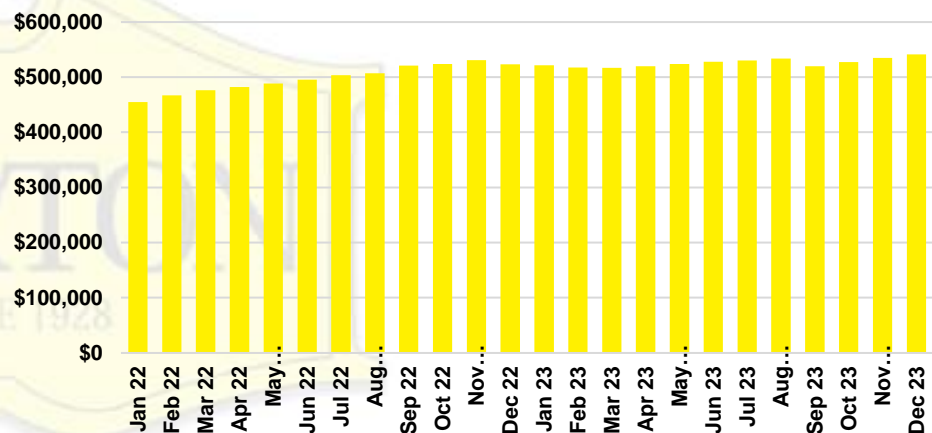

BARROW COUNTY INVENTORY BY PRICE POINT

CHEROKEE COUNTY QUICK N'DICATORS

CHEROKEE COUNTY SALES VOLUME VS SUPPLY

CHEROKEE COUNTY INVENTORY MONTHS OF SUPPLY

CHEROKEE COUNTY 12 MONTH AVERAGE SALES PRICE

CHEROKEE COUNTY SALES BY PRICE POINT

CHEROKEE COUNTY INVENTORY BY PRICE POINT

DAWSON COUNTY QUICK N'DICATORS

DAWSON COUNTY SALES VOLUME VS SUPPLY

DAWSON COUNTY INVENTORY MONTHS OF SUPPLY

DAWSON COUNTY 12 MONTH AVERAGE SALES PRICE

DAWSON COUNTY SALES BY PRICE POINT

DAWSON COUNTY INVENTORY BY PRICE POINT

FORSYTH COUNTY QUICK N'DICATORS

FORSYTH COUNTY SALES VOLUME VS SUPPLY

FORSYTH COUNTY INVENTORY MONTHS OF SUPPLY

FORSYTH COUNTY 12 MONTH AVERAGE SALES PRICE

FORSYTH COUNTY SALES BY PRICE POINT