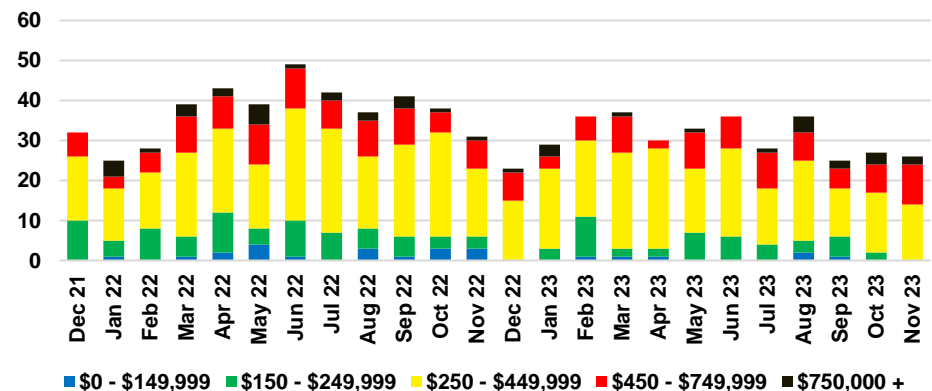

LUMPKIN COUNTY SALES BY PRICE POINT