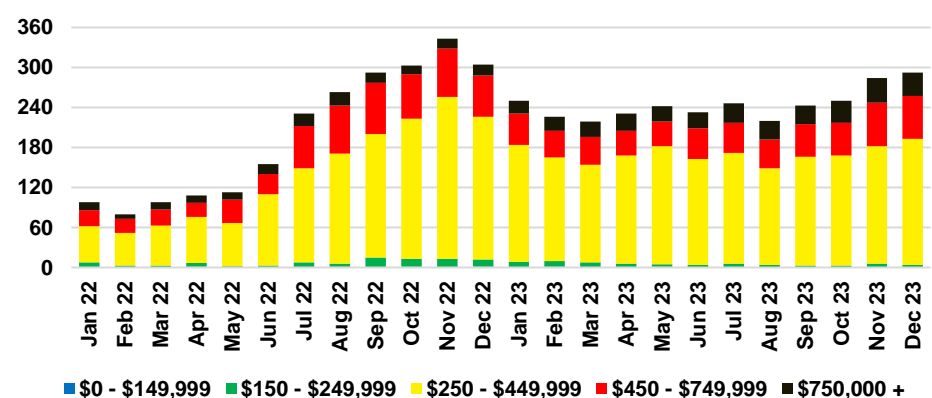

BANKS COUNTY INVENTORY BY PRICE POINT

BARROW COUNTY QUICK N'DICATORS

BARROW COUNTY SALES VOLUME VS SUPPLY

BARROW COUNTY INVENTORY MONTHS OF SUPPLY

BARROW COUNTY 12 MONTH AVERAGE SALES PRICE

BARROW COUNTY SALES BY PRICE POINT

BARROW COUNTY INVENTORY BY PRICE POINT

CHEROKEE COUNTY QUICK N'DICATORS

CHEROKEE COUNTY SALES VOLUME VS SUPPLY

CHEROKEE COUNTY INVENTORY MONTHS OF SUPPLY

CHEROKEE COUNTY 12 MONTH AVERAGE SALES PRICE

CHEROKEE COUNTY SALES BY PRICE POINT