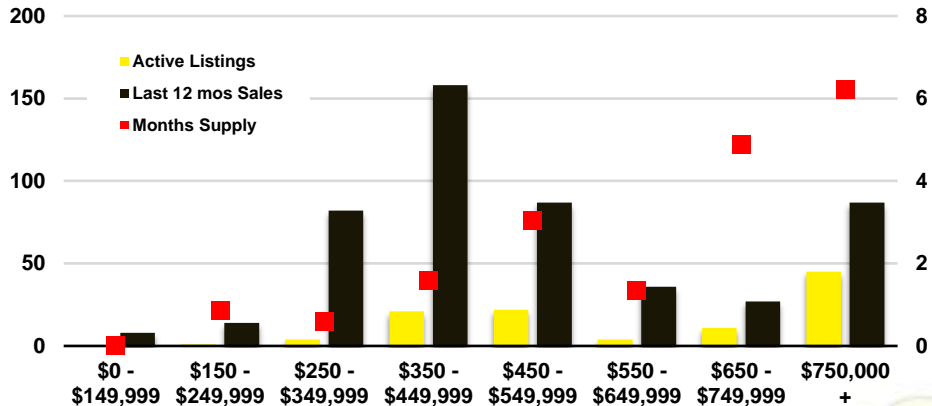

BANKS COUNTY INVENTORY BY PRICE POINT

BARROW COUNTY QUICK N'DICATORS

BARROW COUNTY SALES VOLUME VS SUPPLY

BARROW COUNTY INVENTORY MONTHS OF SUPPLY

BARROW COUNTY 12 MONTH AVERAGE SALES PRICE

BARROW COUNTY SALES BY PRICE POINT

BARROW COUNTY INVENTORY BY PRICE POINT

CHEROKEE COUNTY QUICK N'DICATORS

CHEROKEE COUNTY SALES VOLUME VS SUPPLY

CHEROKEE COUNTY INVENTORY MONTHS OF SUPPLY

CHEROKEE COUNTY 12 MONTH AVERAGE SALES PRICE

CHEROKEE COUNTY SALES BY PRICE POINT

CHEROKEE COUNTY INVENTORY BY PRICE POINT

DAWSON COUNTY QUICK N'DICATORS

DAWSON COUNTY SALES VOLUME VS SUPPLY

DAWSON COUNTY INVENTORY MONTHS OF SUPPLY

DAWSON COUNTY 12 MONTH AVERAGE SALES PRICE

DAWSON COUNTY SALES BY PRICE POINT

WALTON COUNTY SALES BY PRICE POINT

WALTON COUNTY INVENTORY BY PRICE POINT

WHITE COUNTY QUICK N'DICATORS

WHITE COUNTY SALES VOLUME VS SUPPLY

WHITE COUNTY INVENTORY MONTHS OF SUPPLY

WHITE COUNTY 12 MONTH AVERAGE SALES PRICE