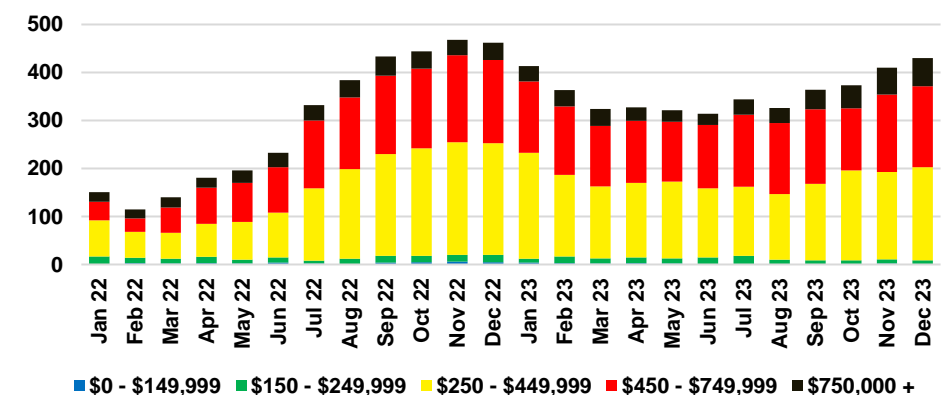

STEPHENS COUNTY SALES BY PRICE POINT

STEPHENS COUNTY INVENTORY BY PRICE POINT

WALTON COUNTY QUICK N'DICATORS

WALTON COUNTY SALES VOLUME VS SUPPLY

WALTON COUNTY INVENTORY MONTHS OF SUPPLY

WALTON COUNTY 12 MONTH AVERAGE SALES PRICE

WALTON COUNTY SALES BY PRICE POINT

WALTON COUNTY INVENTORY BY PRICE POINT

WHITE COUNTY QUICK N'DICATORS

WHITE COUNTY SALES VOLUME VS SUPPLY

WHITE COUNTY INVENTORY MONTHS OF SUPPLY

WHITE COUNTY 12 MONTH AVERAGE SALES PRICE