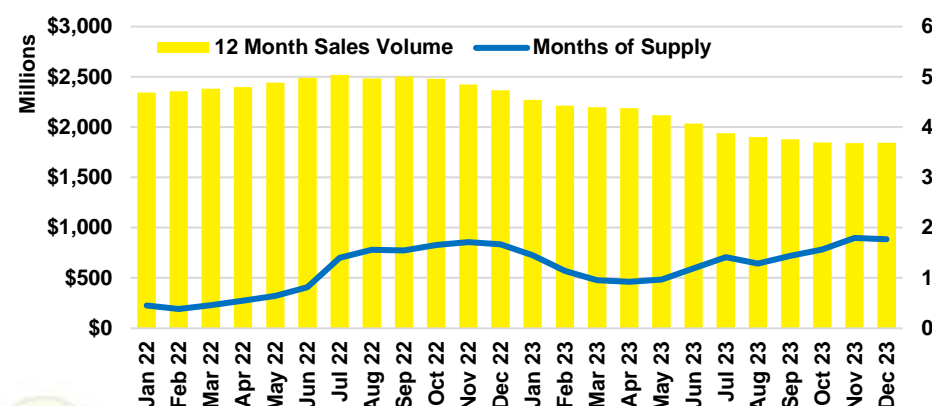

FORSYTH COUNTY SALES VOLUME VS SUPPLY