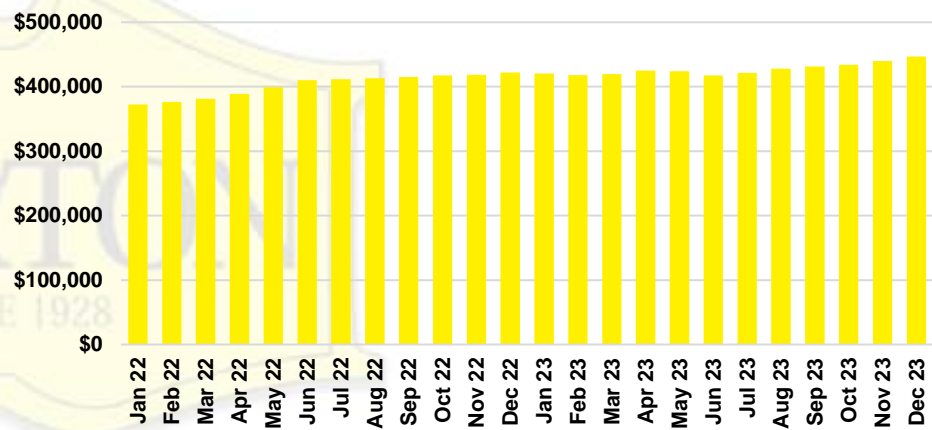

LUMPKIN COUNTY SALES BY PRICE POINT

LUMPKIN COUNTY INVENTORY BY PRICE POINT

PICKENS COUNTY QUICK N'DICATORS

PICKENS COUNTY SALES VOLUME VS SUPPLY

PICKENS COUNTY INVENTORY MONTHS OF SUPPLY

PICKENS COUNTY 12 MONTH AVERAGE SALES PRICE