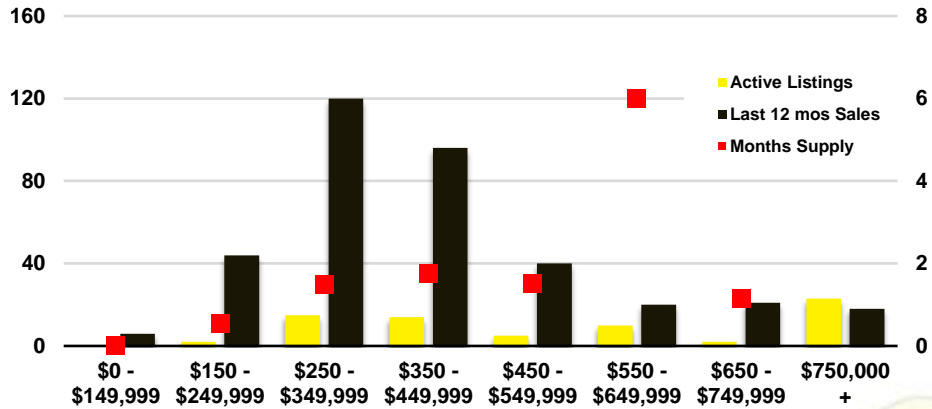

HALL COUNTY SALES BY PRICE POINT

HALL COUNTY INVENTORY BY PRICE POINT

JACKSON COUNTY QUICK N'DICATORS

JACKSON COUNTY SALES VOLUME VS SUPPLY

JACKSON COUNTY INVENTORY MONTHS OF SUPPLY

JACKSON COUNTY 12 MONTH AVERAGE SALES PRICE

JACKSON COUNTY SALES BY PRICE POINT

JACKSON COUNTY INVENTORY BY PRICE POINT

LUMPKIN COUNTY QUICK N'DICATORS

LUMPKIN COUNTY SALES VOLUME VS SUPPLY

LUMPKIN COUNTY INVENTORY MONTHS OF SUPPLY

LUMPKIN COUNTY 12 MONTH AVERAGE SALES PRICE