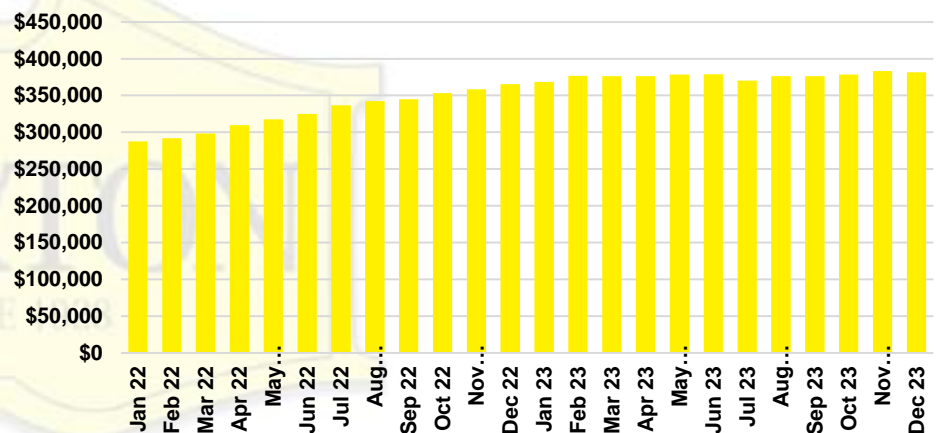

WALTON COUNTY SALES BY PRICE POINT

WALTON COUNTY INVENTORY BY PRICE POINT

WHITE COUNTY QUICK N'DICATORS

WHITE COUNTY SALES VOLUME VS SUPPLY

WHITE COUNTY INVENTORY MONTHS OF SUPPLY

WHITE COUNTY 12 MONTH AVERAGE SALES PRICE

WHITE COUNTY SALES BY PRICE POINT

WHITE COUNTY INVENTORY BY PRICE POINT