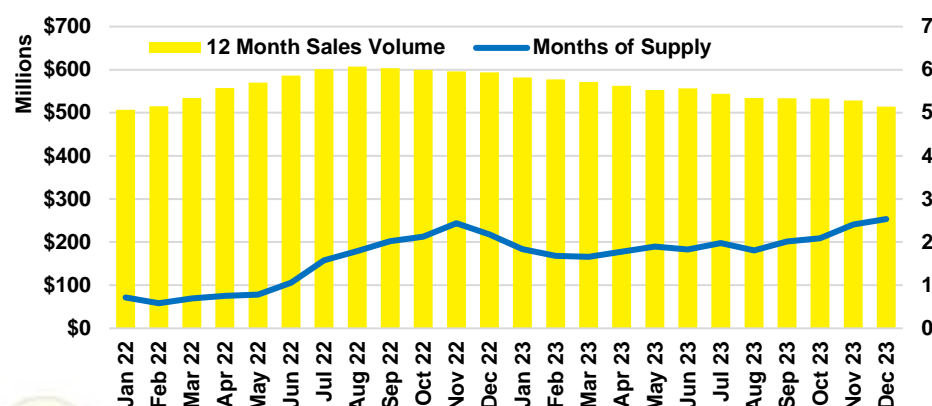

BARROW COUNTY SALES VOLUME VS SUPPLY