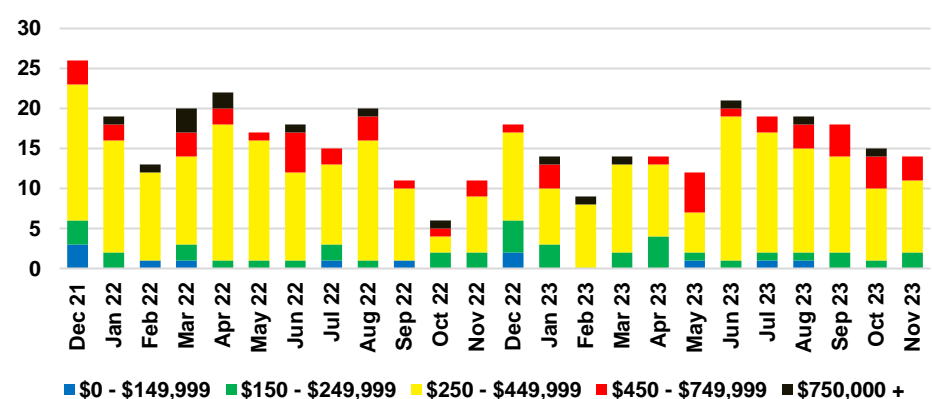

NORTH GEORGIA INVENTORY BY PRICE POINT

BANKS COUNTY QUICK N'DICATORS

BANKS COUNTY SALES VOLUME VS SUPPLY

BANKS COUNTY INVENTORY MONTHS OF SUPPLY

BANKS COUNTY 12 MONTH AVERAGE SALES PRICE

BANKS COUNTY SALES BY PRICE POINT

BANKS COUNTY INVENTORY BY PRICE POINT

BARROW COUNTY QUICK N'DICATORS

BARROW COUNTY SALES VOLUME VS SUPPLY

BARROW COUNTY INVENTORY MONTHS OF SUPPLY

BARROW COUNTY 12 MONTH AVERAGE SALES PRICE

BARROW COUNTY SALES BY PRICE POINT