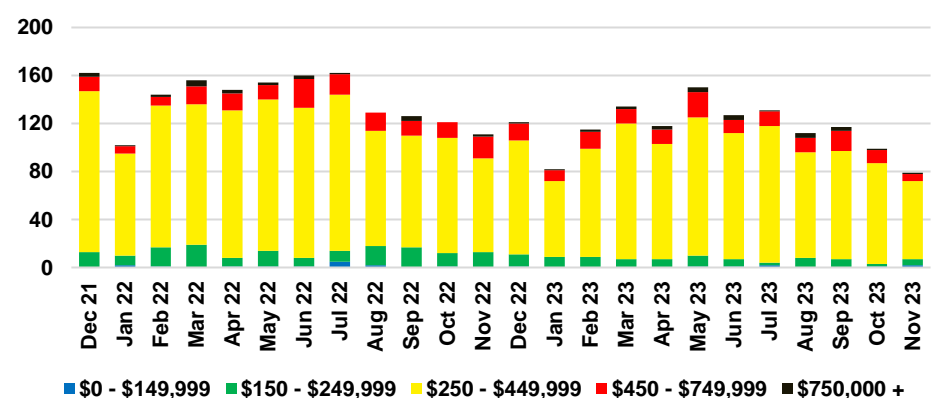

BANKS COUNTY INVENTORY BY PRICE POINT

BARROW COUNTY QUICK N'DICATORS

BARROW COUNTY SALES VOLUME VS SUPPLY

BARROW COUNTY INVENTORY MONTHS OF SUPPLY

BARROW COUNTY 12 MONTH AVERAGE SALES PRICE

BARROW COUNTY SALES BY PRICE POINT

BARROW COUNTY INVENTORY BY PRICE POINT

CHEROKEE COUNTY QUICK N'DICATORS

CHEROKEE COUNTY SALES VOLUME VS SUPPLY

CHEROKEE COUNTY INVENTORY MONTHS OF SUPPLY

CHEROKEE COUNTY 12 MONTH AVERAGE SALES PRICE

CHEROKEE COUNTY SALES BY PRICE POINT