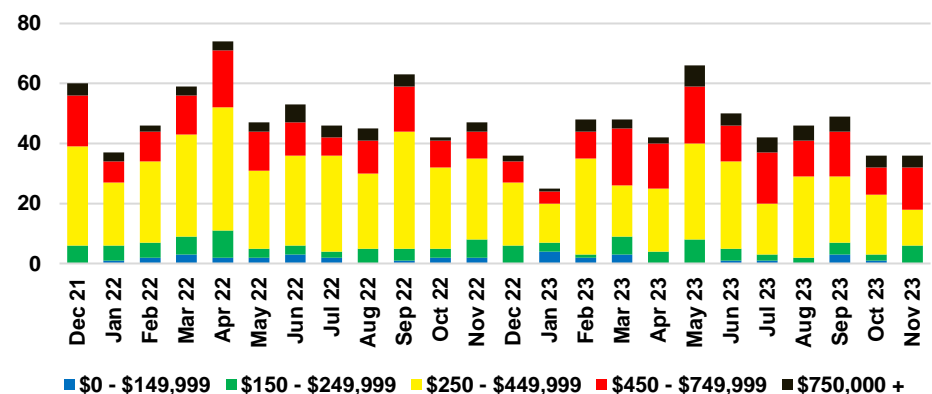

LUMPKIN COUNTY SALES BY PRICE POINT

LUMPKIN COUNTY INVENTORY BY PRICE POINT

PICKENS COUNTY QUICK N'DICATORS

PICKENS COUNTY SALES VOLUME VS SUPPLY

PICKENS COUNTY INVENTORY MONTHS OF SUPPLY

PICKENS COUNTY 12 MONTH AVERAGE SALES PRICE

PICKENS COUNTY SALES BY PRICE POINT

PICKENS COUNTY INVENTORY BY PRICE POINT

RABUN COUNTY QUICK N'DICATORS

RABUN COUNTY SALES VOLUME VS SUPPLY

RABUN COUNTY INVENTORY MONTHS OF SUPPLY

RABUN COUNTY 12 MONTH AVERAGE SALES PRICE