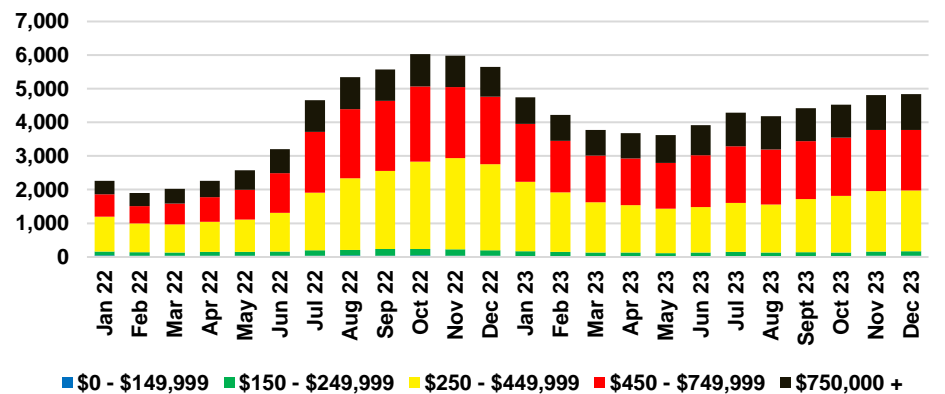

NORTH GEORGIA INVENTORY BY PRICE POINT