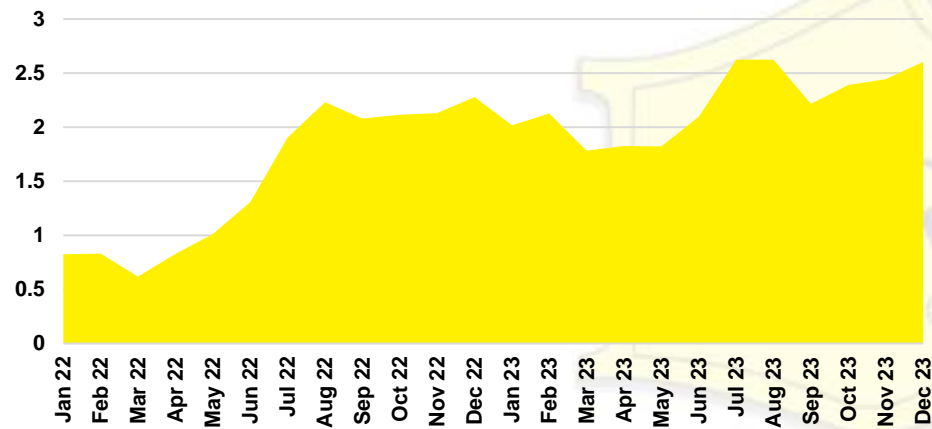

CHEROKEE COUNTY INVENTORY BY PRICE POINT

DAWSON COUNTY QUICK N'DICATORS

DAWSON COUNTY SALES VOLUME VS SUPPLY

DAWSON COUNTY INVENTORY MONTHS OF SUPPLY

DAWSON COUNTY 12 MONTH AVERAGE SALES PRICE

DAWSON COUNTY SALES BY PRICE POINT

DAWSON COUNTY INVENTORY BY PRICE POINT

FORSYTH COUNTY QUICK N'DICATORS

FORSYTH COUNTY SALES VOLUME VS SUPPLY

FORSYTH COUNTY INVENTORY MONTHS OF SUPPLY

FORSYTH COUNTY 12 MONTH AVERAGE SALES PRICE

FORSYTH COUNTY SALES BY PRICE POINT