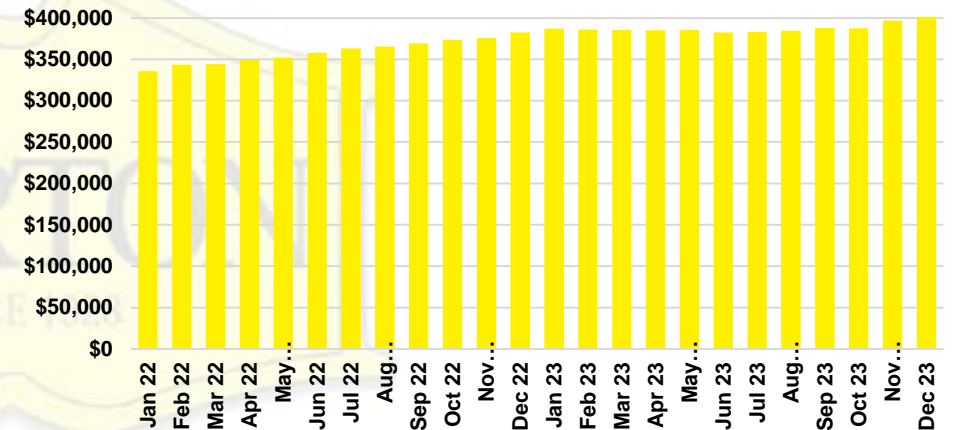

JACKSON COUNTY SALES BY PRICE POINT

JACKSON COUNTY INVENTORY BY PRICE POINT

LUMPKIN COUNTY QUICK N'DICATORS

LUMPKIN COUNTY SALES VOLUME VS SUPPLY

LUMPKIN COUNTY INVENTORY MONTHS OF SUPPLY

LUMPKIN COUNTY 12 MONTH AVERAGE SALES PRICE