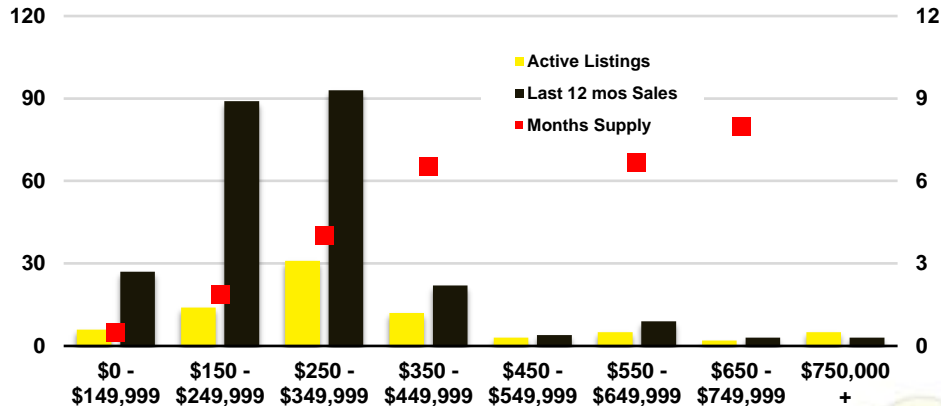

CHEROKEE COUNTY INVENTORY BY PRICE POINT

DAWSON COUNTY QUICK N'DICATORS

DAWSON COUNTY SALES VOLUME VS SUPPLY

DAWSON COUNTY INVENTORY MONTHS OF SUPPLY

DAWSON COUNTY 12 MONTH AVERAGE SALES PRICE

DAWSON COUNTY SALES BY PRICE POINT

DAWSON COUNTY INVENTORY BY PRICE POINT

FORSYTH COUNTY QUICK N'DICATORS

FORSYTH COUNTY SALES VOLUME VS SUPPLY

FORSYTH COUNTY INVENTORY MONTHS OF SUPPLY

FORSYTH COUNTY 12 MONTH AVERAGE SALES PRICE

FORSYTH COUNTY SALES BY PRICE POINT

FORSYTH COUNTY INVENTORY BY PRICE POINT

FRANKLIN COUNTY QUICK N'DICATORS

FRANKLIN COUNTY SALES VOLUME VS SUPPLY

FRANKLIN COUNTY INVENTORY MONTHS OF SUPPLY

FRANKLIN COUNTY 12 MONTH AVERAGE SALES PRICE

FRANKLIN COUNTY SALES BY PRICE POINT