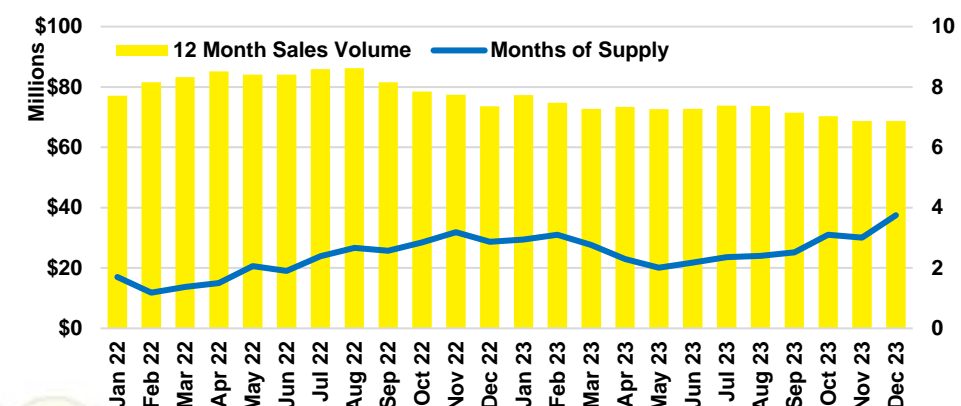

FRANKLIN COUNTY SALES VOLUME VS SUPPLY