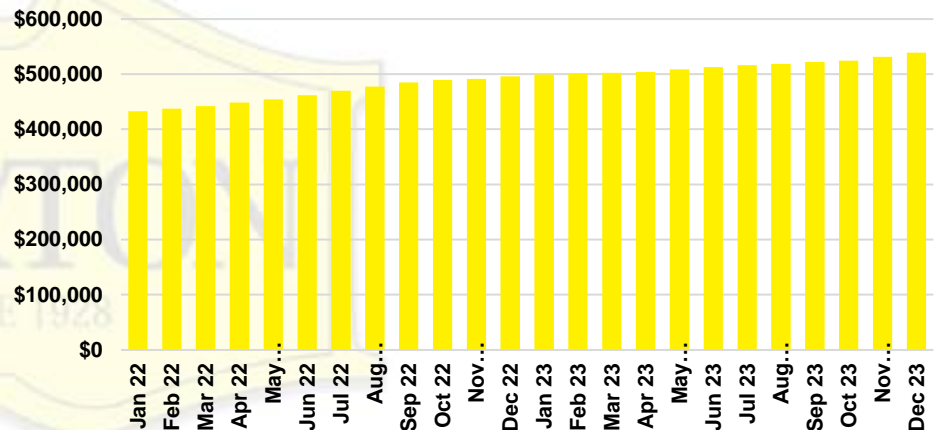

BANKS COUNTY INVENTORY BY PRICE POINT

BARROW COUNTY QUICK N'DICATORS

BARROW COUNTY SALES VOLUME VS SUPPLY

BARROW COUNTY INVENTORY MONTHS OF SUPPLY

BARROW COUNTY 12 MONTH AVERAGE SALES PRICE

BARROW COUNTY SALES BY PRICE POINT

BARROW COUNTY INVENTORY BY PRICE POINT

CHEROKEE COUNTY QUICK N'DICATORS

CHEROKEE COUNTY SALES VOLUME VS SUPPLY

CHEROKEE COUNTY INVENTORY MONTHS OF SUPPLY

CHEROKEE COUNTY 12 MONTH AVERAGE SALES PRICE

CHEROKEE COUNTY SALES BY PRICE POINT