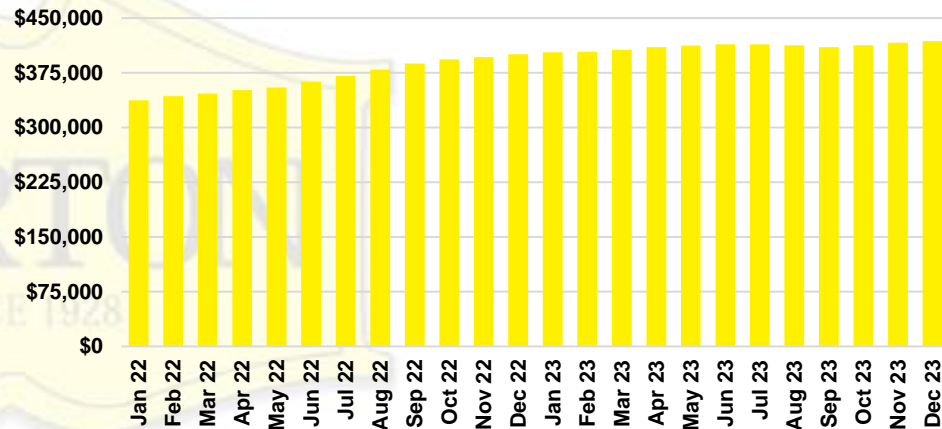

STEPHENS COUNTY SALES BY PRICE POINT

STEPHENS COUNTY INVENTORY BY PRICE POINT

WALTON COUNTY QUICK N'DICATORS

WALTON COUNTY SALES VOLUME VS SUPPLY

WALTON COUNTY INVENTORY MONTHS OF SUPPLY

WALTON COUNTY 12 MONTH AVERAGE SALES PRICE