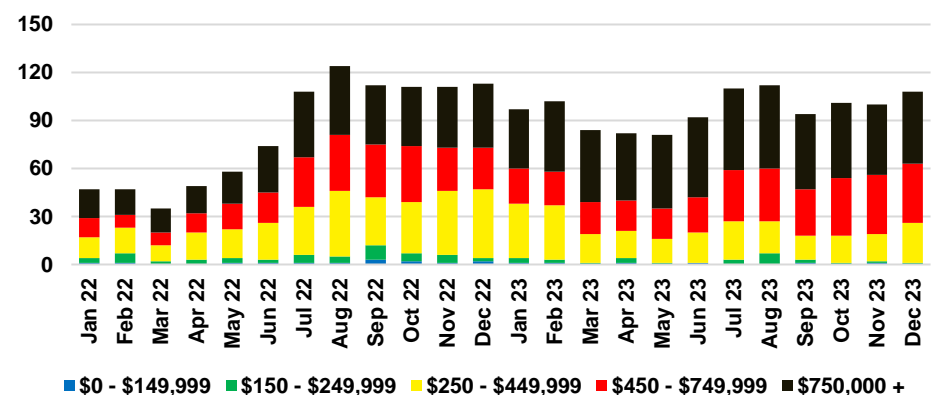

BARROW COUNTY INVENTORY BY PRICE POINT

CHEROKEE COUNTY QUICK N'DICATORS

CHEROKEE COUNTY SALES VOLUME VS SUPPLY

CHEROKEE COUNTY INVENTORY MONTHS OF SUPPLY

CHEROKEE COUNTY 12 MONTH AVERAGE SALES PRICE

CHEROKEE COUNTY SALES BY PRICE POINT

CHEROKEE COUNTY INVENTORY BY PRICE POINT

DAWSON COUNTY QUICK N'DICATORS

DAWSON COUNTY SALES VOLUME VS SUPPLY

DAWSON COUNTY INVENTORY MONTHS OF SUPPLY

DAWSON COUNTY 12 MONTH AVERAGE SALES PRICE

DAWSON COUNTY SALES BY PRICE POINT

DAWSON COUNTY INVENTORY BY PRICE POINT

FORSYTH COUNTY QUICK N'DICATORS

FORSYTH COUNTY SALES VOLUME VS SUPPLY

FORSYTH COUNTY INVENTORY MONTHS OF SUPPLY

FORSYTH COUNTY 12 MONTH AVERAGE SALES PRICE

FORSYTH COUNTY SALES BY PRICE POINT