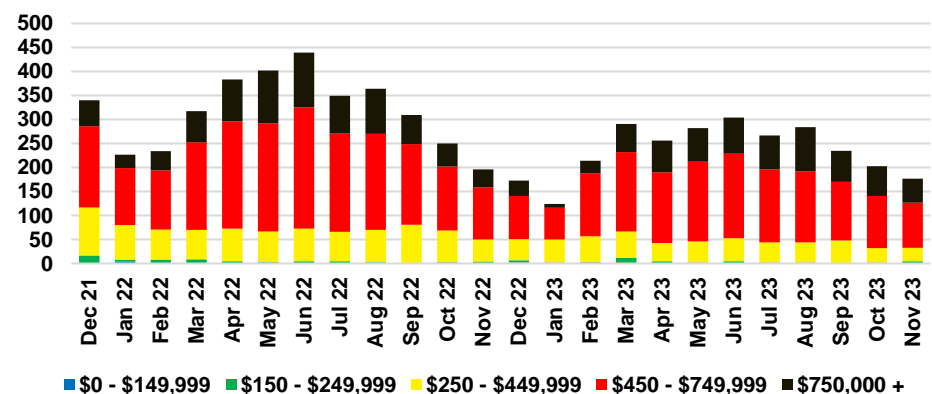

CHEROKEE COUNTY INVENTORY BY PRICE POINT

DAWSON COUNTY QUICK N'DICATORS

DAWSON COUNTY SALES VOLUME VS SUPPLY

DAWSON COUNTY INVENTORY MONTHS OF SUPPLY

DAWSON COUNTY 12 MONTH AVERAGE SALES PRICE

DAWSON COUNTY SALES BY PRICE POINT

DAWSON COUNTY INVENTORY BY PRICE POINT

FORSYTH COUNTY QUICK N'DICATORS

FORSYTH COUNTY SALES VOLUME VS SUPPLY

FORSYTH COUNTY INVENTORY MONTHS OF SUPPLY

FORSYTH COUNTY 12 MONTH AVERAGE SALES PRICE

FORSYTH COUNTY SALES BY PRICE POINT

FORSYTH COUNTY INVENTORY BY PRICE POINT

FRANKLIN COUNTY QUICK N'DICATORS

FRANKLIN COUNTY SALES VOLUME VS SUPPLY

FRANKLIN COUNTY INVENTORY MONTHS OF SUPPLY

FRANKLIN COUNTY 12 MONTH AVERAGE SALES PRICE

FRANKLIN COUNTY SALES BY PRICE POINT