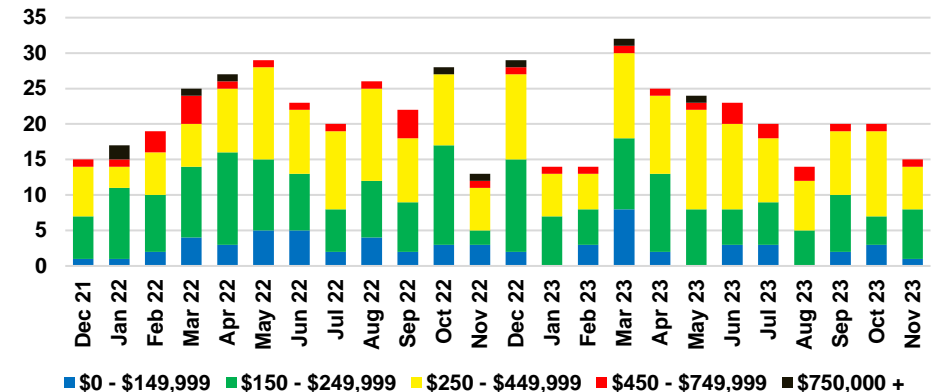

DAWSON COUNTY INVENTORY BY PRICE POINT

FORSYTH COUNTY QUICK N'DICATORS

FORSYTH COUNTY SALES VOLUME VS SUPPLY

FORSYTH COUNTY INVENTORY MONTHS OF SUPPLY

FORSYTH COUNTY 12 MONTH AVERAGE SALES PRICE

FORSYTH COUNTY SALES BY PRICE POINT

FORSYTH COUNTY INVENTORY BY PRICE POINT

FRANKLIN COUNTY QUICK N'DICATORS

FRANKLIN COUNTY SALES VOLUME VS SUPPLY

FRANKLIN COUNTY INVENTORY MONTHS OF SUPPLY

FRANKLIN COUNTY 12 MONTH AVERAGE SALES PRICE

FRANKLIN COUNTY SALES BY PRICE POINT