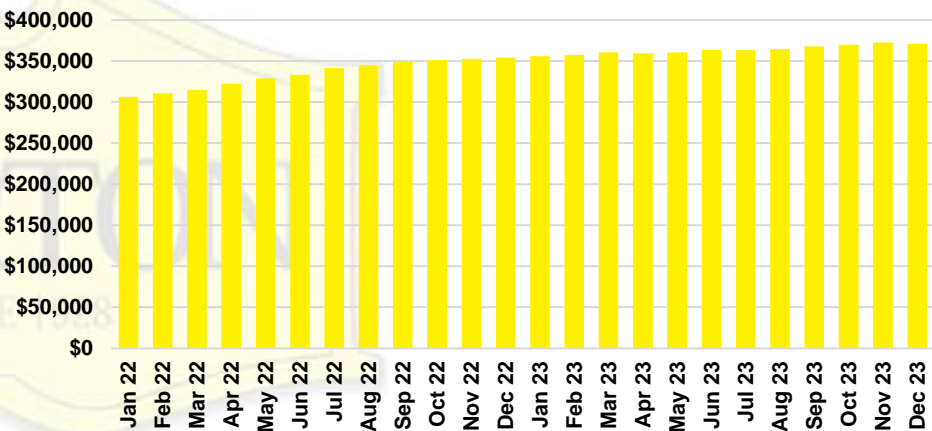

BANKS COUNTY INVENTORY BY PRICE POINT

BARROW COUNTY QUICK N'DICATORS

BARROW COUNTY SALES VOLUME VS SUPPLY

BARROW COUNTY INVENTORY MONTHS OF SUPPLY

BARROW COUNTY 12 MONTH AVERAGE SALES PRICE

BARROW COUNTY SALES BY PRICE POINT

BARROW COUNTY INVENTORY BY PRICE POINT

CHEROKEE COUNTY QUICK N'DICATORS

CHEROKEE COUNTY SALES VOLUME VS SUPPLY

CHEROKEE COUNTY INVENTORY MONTHS OF SUPPLY

CHEROKEE COUNTY 12 MONTH AVERAGE SALES PRICE

CHEROKEE COUNTY SALES BY PRICE POINT