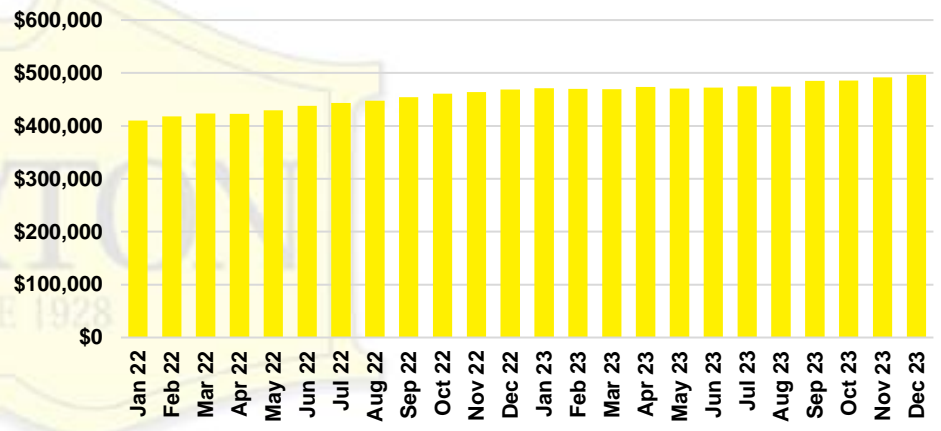

HABERSHAM COUNTY SALES BY PRICE POINT

HABERSHAM COUNTY INVENTORY BY PRICE POINT

HALL COUNTY QUICK N'DICATORS

HALL COUNTY SALES VOLUME VS SUPPLY

HALL COUNTY INVENTORY MONTHS OF SUPPLY

HALL COUNTY 12 MONTH AVERAGE SALES PRICE