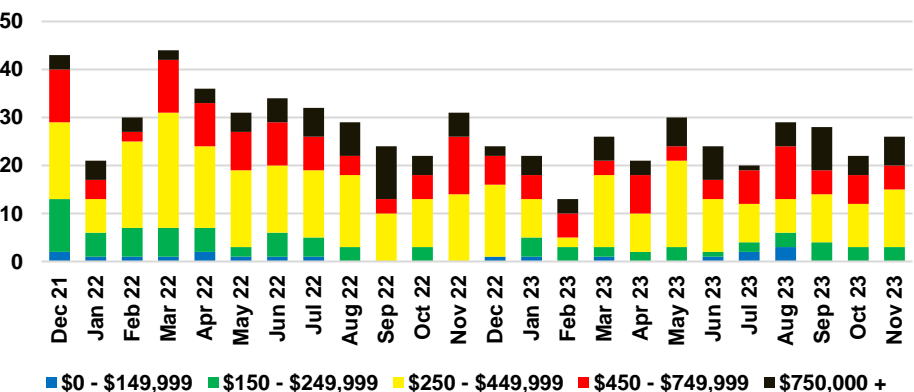

PICKENS COUNTY SALES BY PRICE POINT

PICKENS COUNTY INVENTORY BY PRICE POINT

RABUN COUNTY QUICK N'DICATORS

RABUN COUNTY SALES VOLUME VS SUPPLY

RABUN COUNTY INVENTORY MONTHS OF SUPPLY

RABUN COUNTY 12 MONTH AVERAGE SALES PRICE

RABUN COUNTY SALES BY PRICE POINT

RABUN COUNTY INVENTORY BY PRICE POINT

STEPHENS COUNTY QUICK N'DICATORS

STEPHENS COUNTY SALES VOLUME VS SUPPLY

STEPHENS COUNTY INVENTORY MONTHS OF SUPPLY

STEPHENS COUNTY 12 MONTH AVERAGE SALES PRICE