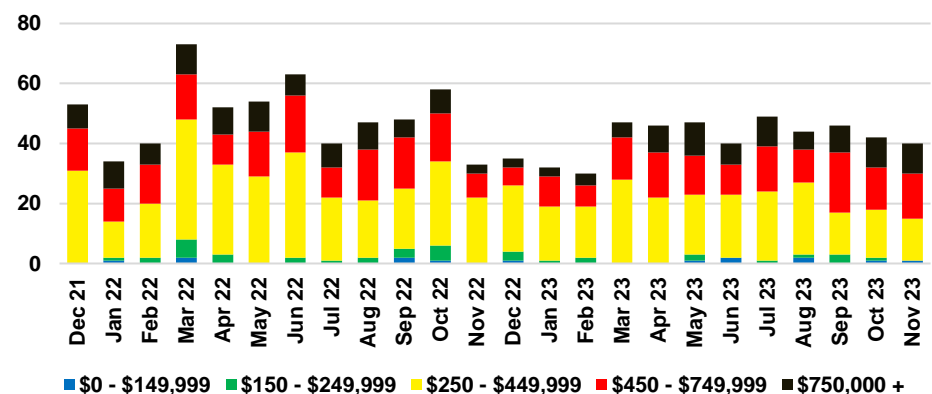

BARROW COUNTY INVENTORY BY PRICE POINT

CHEROKEE COUNTY QUICK N'DICATORS

CHEROKEE COUNTY SALES VOLUME VS SUPPLY

CHEROKEE COUNTY INVENTORY MONTHS OF SUPPLY

CHEROKEE COUNTY 12 MONTH AVERAGE SALES PRICE

CHEROKEE COUNTY SALES BY PRICE POINT

CHEROKEE COUNTY INVENTORY BY PRICE POINT

DAWSON COUNTY QUICK N'DICATORS

DAWSON COUNTY SALES VOLUME VS SUPPLY

DAWSON COUNTY INVENTORY MONTHS OF SUPPLY

DAWSON COUNTY 12 MONTH AVERAGE SALES PRICE

DAWSON COUNTY SALES BY PRICE POINT

DAWSON COUNTY INVENTORY BY PRICE POINT

FORSYTH COUNTY QUICK N'DICATORS

FORSYTH COUNTY SALES VOLUME VS SUPPLY

FORSYTH COUNTY INVENTORY MONTHS OF SUPPLY

FORSYTH COUNTY 12 MONTH AVERAGE SALES PRICE

FORSYTH COUNTY SALES BY PRICE POINT