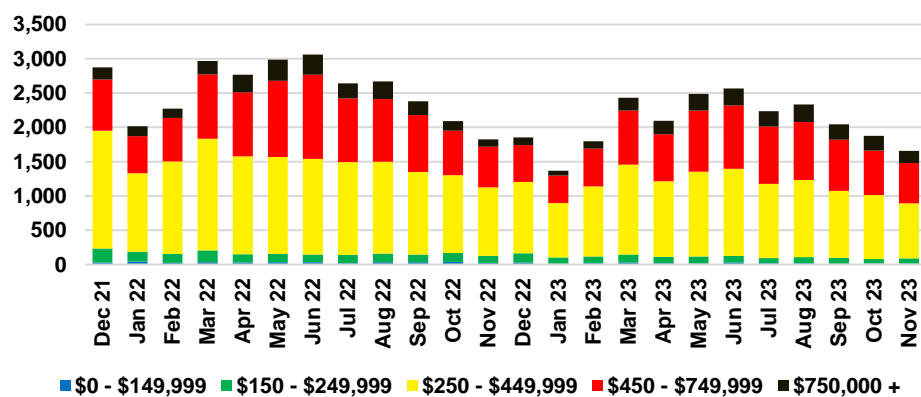

NORTH GEORGIA DEEP DIVE MARKET DATA

December 2023

December 2023

DEEP DIVE

NORTH GEORGIA QUICK N'DICATORS

NORTH GEORGIA INVENTORY MONTHS OF SUPPLY

NORTH GEORGIA SALES VOLUME VS SUPPLY

NORTH GEORGIA SALES BY PRICE POINT

WALTON COUNTY SALES BY PRICE POINT

WALTON COUNTY INVENTORY BY PRICE POINT

WHITE COUNTY QUICK N'DICATORS

WHITE COUNTY SALES VOLUME VS SUPPLY

WHITE COUNTY INVENTORY MONTHS OF SUPPLY

WHITE COUNTY 12 MONTH AVERAGE SALES PRICE