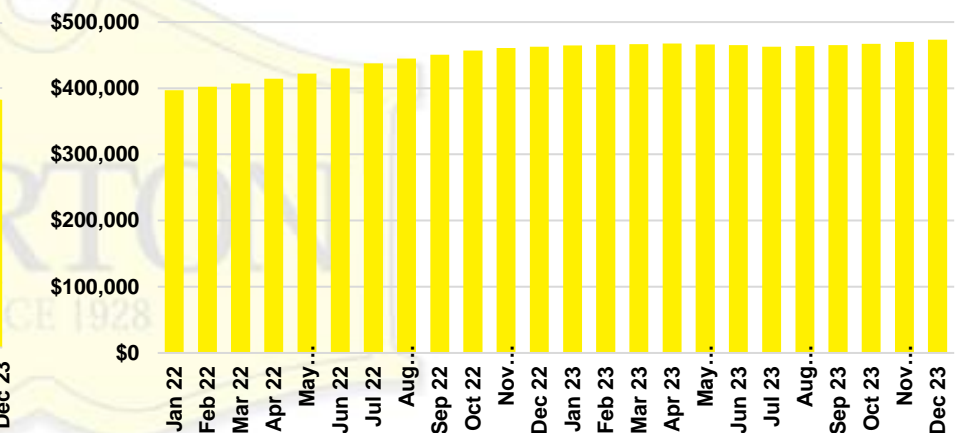

FRANKLIN COUNTY INVENTORY BY PRICE POINT

GWINNETT COUNTY QUICK N'DICATORS

GWINNETT COUNTY SALES VOLUME VS SUPPLY

GWINNETT COUNTY INVENTORY MONTHS OF SUPPLY

GWINNETT COUNTY 12 MONTH AVERAGE SALES PRICE

GWINNETT COUNTY SALES BY PRICE POINT