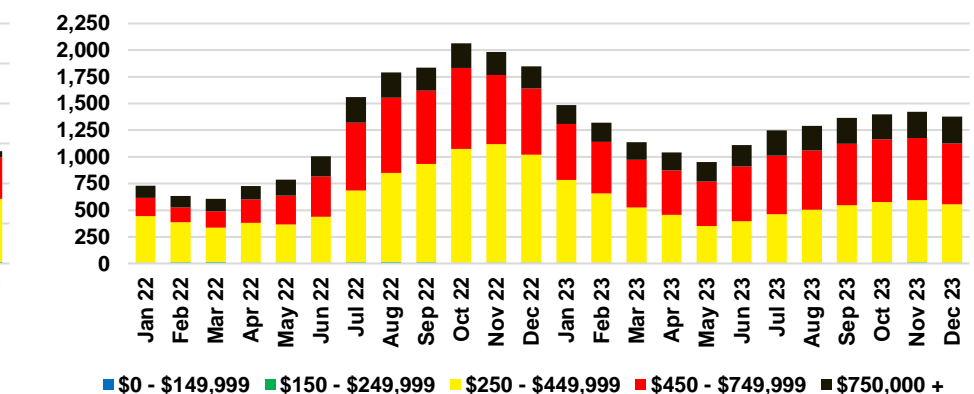

GWINNETT COUNTY INVENTORY BY PRICE POINT