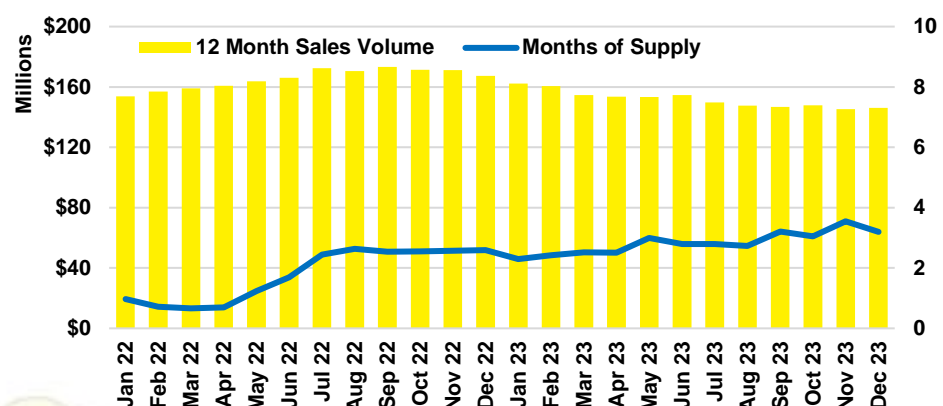

WALTON COUNTY SALES BY PRICE POINT

WALTON COUNTY INVENTORY BY PRICE POINT

WHITE COUNTY QUICK N'DICATORS

WHITE COUNTY SALES VOLUME VS SUPPLY

WHITE COUNTY INVENTORY MONTHS OF SUPPLY

WHITE COUNTY 12 MONTH AVERAGE SALES PRICE