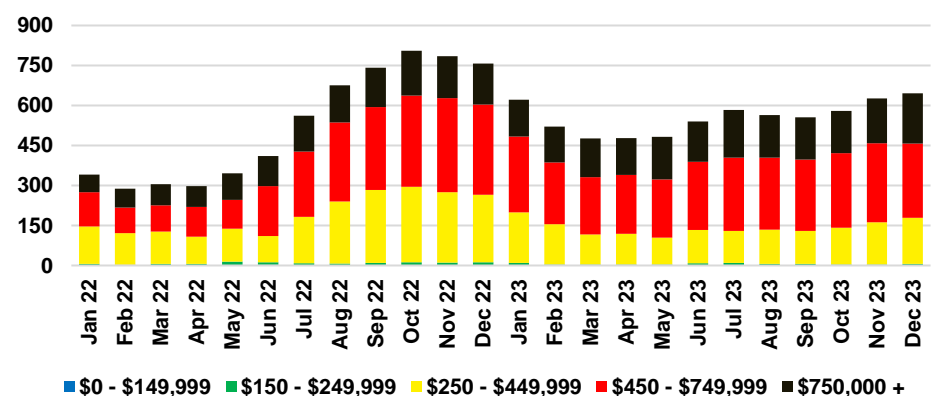

BANKS COUNTY INVENTORY BY PRICE POINT

BARROW COUNTY QUICK N'DICATORS

BARROW COUNTY SALES VOLUME VS SUPPLY

BARROW COUNTY INVENTORY MONTHS OF SUPPLY

BARROW COUNTY 12 MONTH AVERAGE SALES PRICE

BARROW COUNTY SALES BY PRICE POINT

BARROW COUNTY INVENTORY BY PRICE POINT

CHEROKEE COUNTY QUICK N'DICATORS

CHEROKEE COUNTY SALES VOLUME VS SUPPLY

CHEROKEE COUNTY INVENTORY MONTHS OF SUPPLY

CHEROKEE COUNTY 12 MONTH AVERAGE SALES PRICE

CHEROKEE COUNTY SALES BY PRICE POINT

CHEROKEE COUNTY INVENTORY BY PRICE POINT

DAWSON COUNTY QUICK N'DICATORS

DAWSON COUNTY SALES VOLUME VS SUPPLY

DAWSON COUNTY INVENTORY MONTHS OF SUPPLY

DAWSON COUNTY 12 MONTH AVERAGE SALES PRICE

DAWSON COUNTY SALES BY PRICE POINT