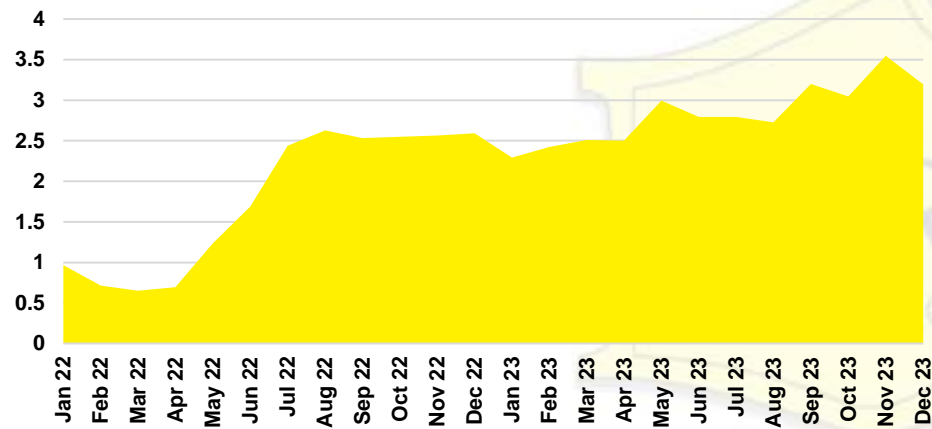

WALTON COUNTY SALES BY PRICE POINT

WALTON COUNTY INVENTORY BY PRICE POINT

WHITE COUNTY QUICK N'DICATORS

WHITE COUNTY SALES VOLUME VS SUPPLY

WHITE COUNTY INVENTORY MONTHS OF SUPPLY

WHITE COUNTY 12 MONTH AVERAGE SALES PRICE

WHITE COUNTY SALES BY PRICE POINT

WHITE COUNTY INVENTORY BY PRICE POINT