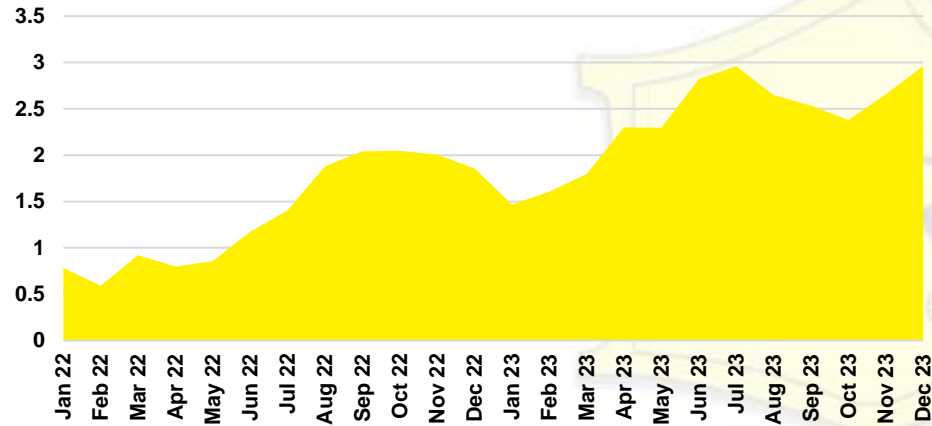

RABUN COUNTY SALES BY PRICE POINT

RABUN COUNTY INVENTORY BY PRICE POINT

STEPHENS COUNTY QUICK N'DICATORS

STEPHENS COUNTY SALES VOLUME VS SUPPLY

STEPHENS COUNTY INVENTORY MONTHS OF SUPPLY

STEPHENS COUNTY 12 MONTH AVERAGE SALES PRICE