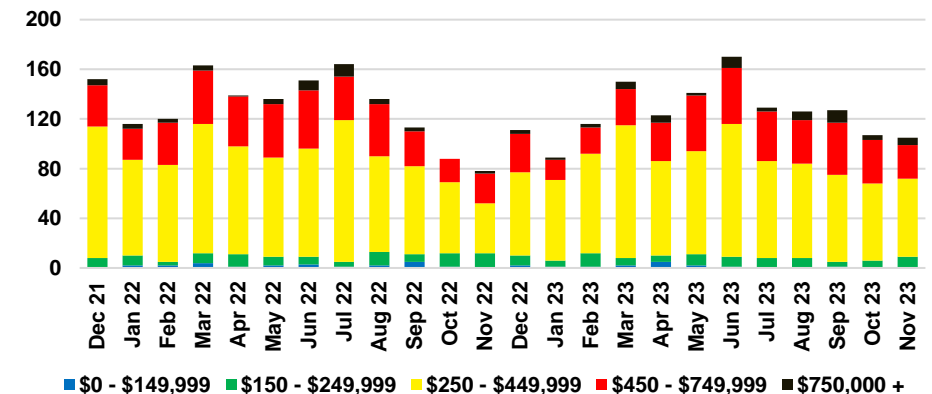

HALL COUNTY SALES BY PRICE POINT

HALL COUNTY INVENTORY BY PRICE POINT

JACKSON COUNTY QUICK N'DICATORS

JACKSON COUNTY SALES VOLUME VS SUPPLY

JACKSON COUNTY INVENTORY MONTHS OF SUPPLY

JACKSON COUNTY 12 MONTH AVERAGE SALES PRICE

JACKSON COUNTY SALES BY PRICE POINT

JACKSON COUNTY INVENTORY BY PRICE POINT

LUMPKIN COUNTY QUICK N'DICATORS

LUMPKIN COUNTY SALES VOLUME VS SUPPLY

LUMPKIN COUNTY INVENTORY MONTHS OF SUPPLY

LUMPKIN COUNTY 12 MONTH AVERAGE SALES PRICE