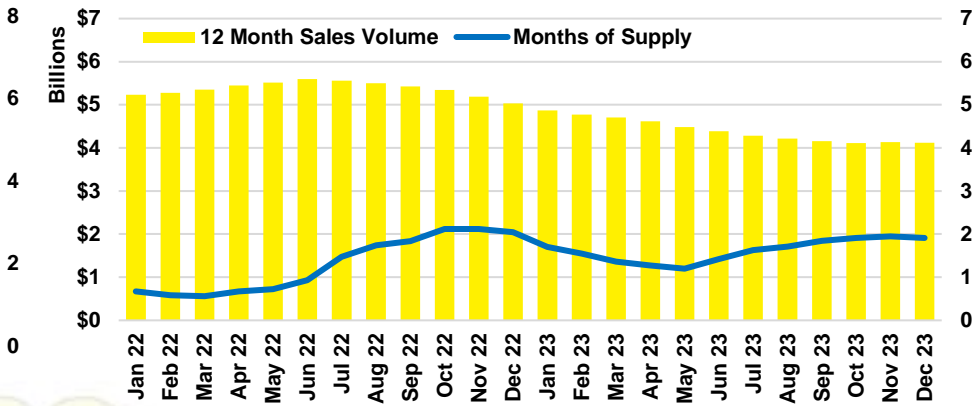

GWINNETT COUNTY SALES VOLUME VS SUPPLY