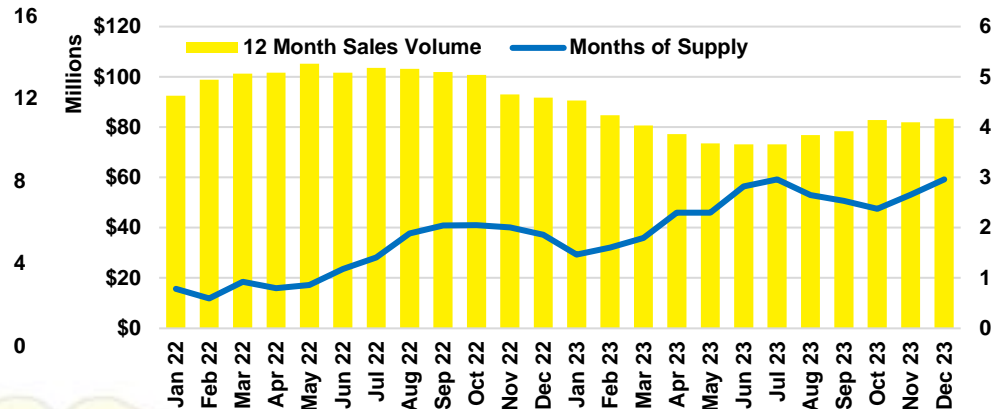

RABUN COUNTY SALES BY PRICE POINT

RABUN COUNTY INVENTORY BY PRICE POINT

STEPHENS COUNTY QUICK N'DICATORS

STEPHENS COUNTY SALES VOLUME VS SUPPLY

STEPHENS COUNTY INVENTORY MONTHS OF SUPPLY

STEPHENS COUNTY 12 MONTH AVERAGE SALES PRICE