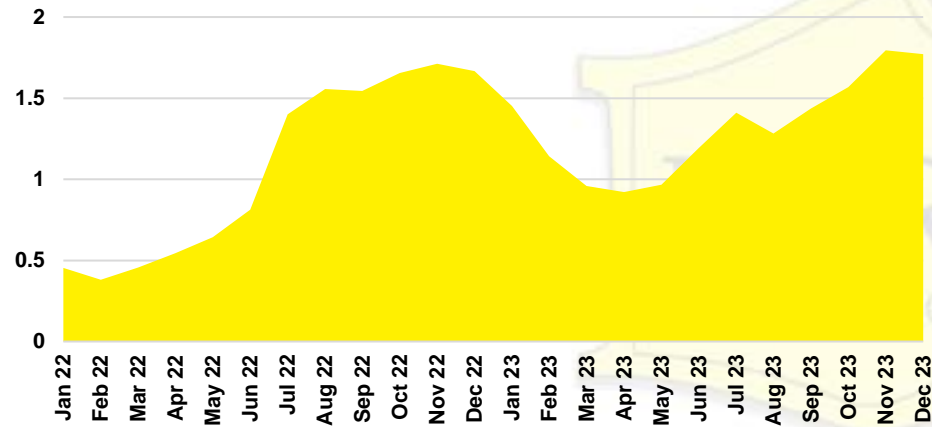

DAWSON COUNTY INVENTORY BY PRICE POINT

FORSYTH COUNTY QUICK N'DICATORS

FORSYTH COUNTY SALES VOLUME VS SUPPLY

FORSYTH COUNTY INVENTORY MONTHS OF SUPPLY

FORSYTH COUNTY 12 MONTH AVERAGE SALES PRICE

FORSYTH COUNTY SALES BY PRICE POINT