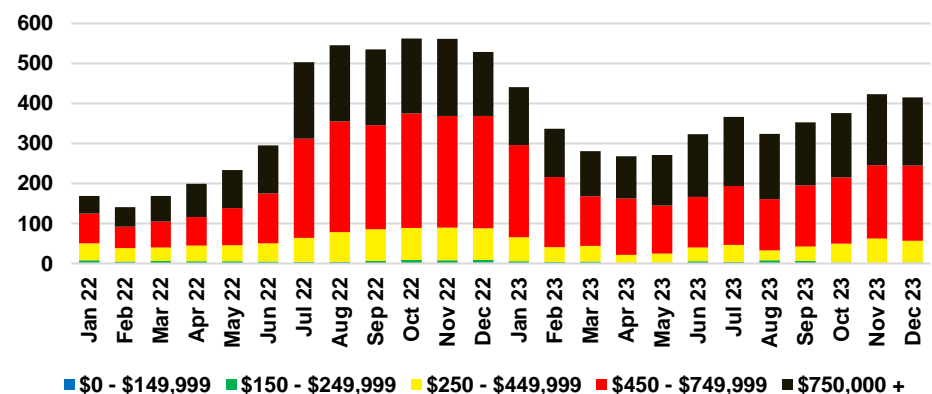

CHEROKEE COUNTY INVENTORY BY PRICE POINT

DAWSON COUNTY QUICK N'DICATORS

DAWSON COUNTY SALES VOLUME VS SUPPLY

DAWSON COUNTY INVENTORY MONTHS OF SUPPLY

DAWSON COUNTY 12 MONTH AVERAGE SALES PRICE

DAWSON COUNTY SALES BY PRICE POINT

DAWSON COUNTY INVENTORY BY PRICE POINT

FORSYTH COUNTY QUICK N'DICATORS

FORSYTH COUNTY SALES VOLUME VS SUPPLY

FORSYTH COUNTY INVENTORY MONTHS OF SUPPLY

FORSYTH COUNTY 12 MONTH AVERAGE SALES PRICE

FORSYTH COUNTY SALES BY PRICE POINT

FORSYTH COUNTY INVENTORY BY PRICE POINT

FRANKLIN COUNTY QUICK N'DICATORS

FRANKLIN COUNTY SALES VOLUME VS SUPPLY

FRANKLIN COUNTY INVENTORY MONTHS OF SUPPLY

FRANKLIN COUNTY 12 MONTH AVERAGE SALES PRICE

FRANKLIN COUNTY SALES BY PRICE POINT