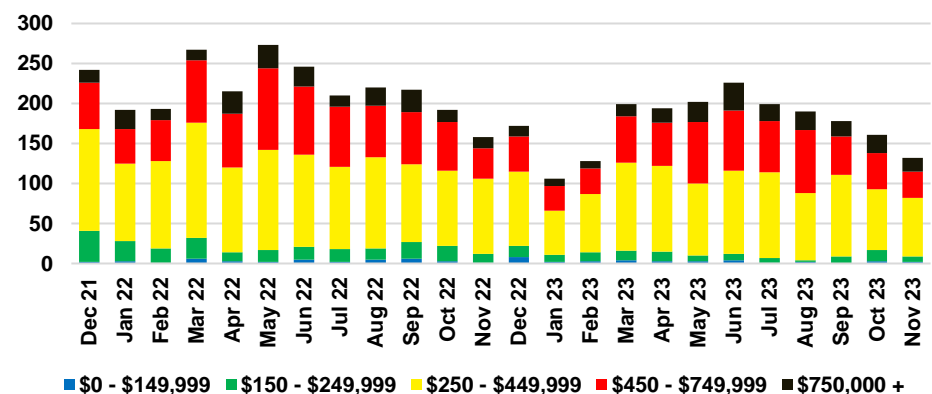

HALL COUNTY SALES BY PRICE POINT