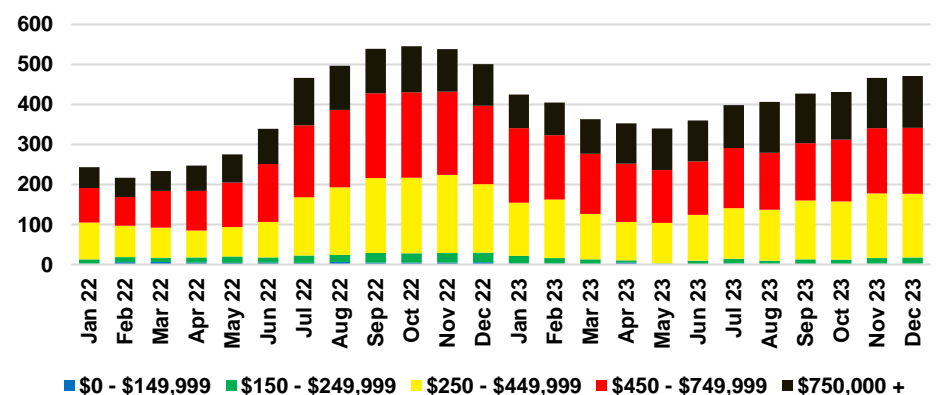

HALL COUNTY INVENTORY BY PRICE POINT