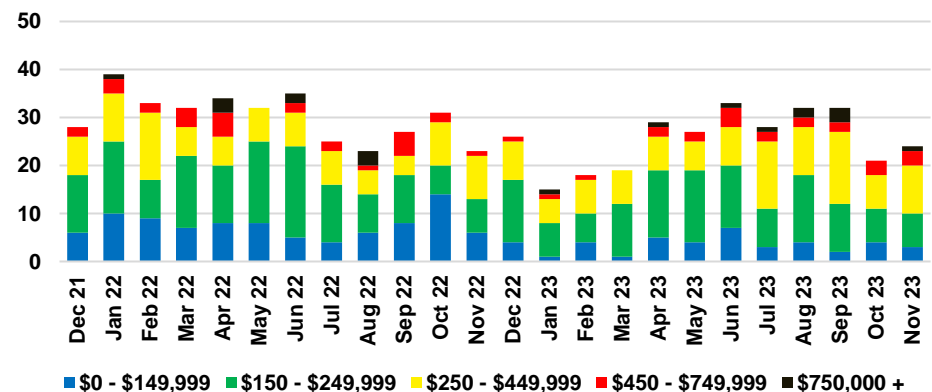

STEPHENS COUNTY SALES BY PRICE POINT