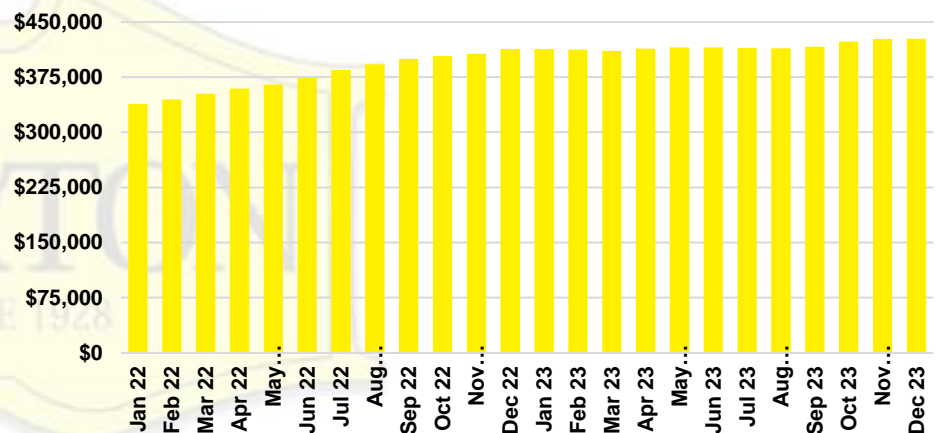

HALL COUNTY SALES BY PRICE POINT

HALL COUNTY INVENTORY BY PRICE POINT

JACKSON COUNTY QUICK N'DICATORS

JACKSON COUNTY SALES VOLUME VS SUPPLY

JACKSON COUNTY INVENTORY MONTHS OF SUPPLY

JACKSON COUNTY 12 MONTH AVERAGE SALES PRICE