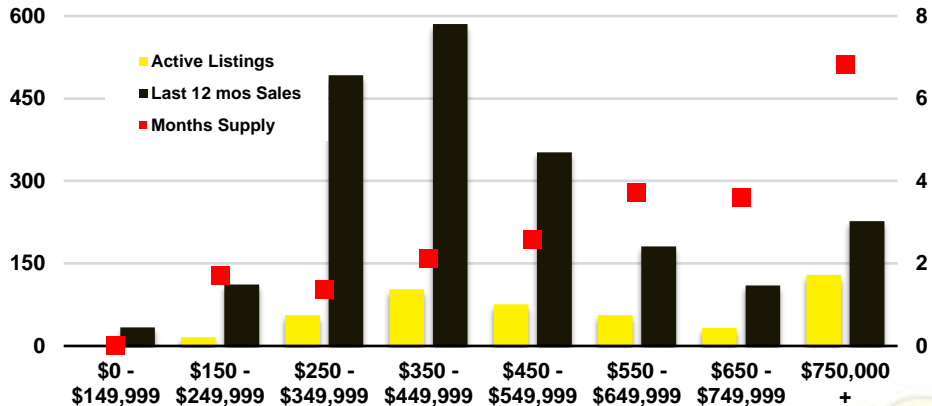

HALL COUNTY QUICK N'DICATORS