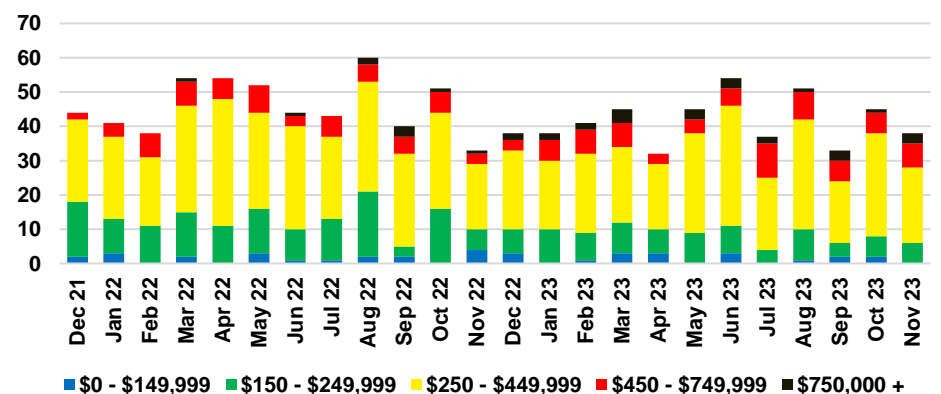

HABERSHAM COUNTY SALES BY PRICE POINT