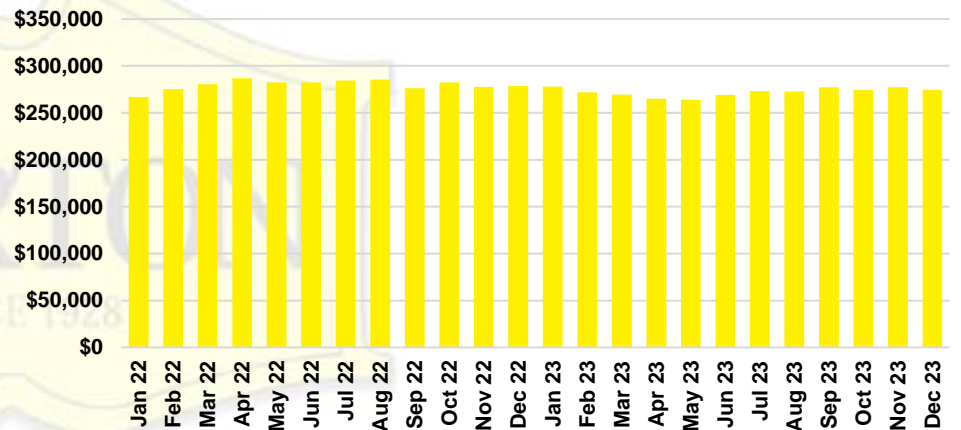

FORSYTH COUNTY INVENTORY BY PRICE POINT

FRANKLIN COUNTY QUICK N'DICATORS

FRANKLIN COUNTY SALES VOLUME VS SUPPLY

FRANKLIN COUNTY INVENTORY MONTHS OF SUPPLY

FRANKLIN COUNTY 12 MONTH AVERAGE SALES PRICE

FRANKLIN COUNTY SALES BY PRICE POINT