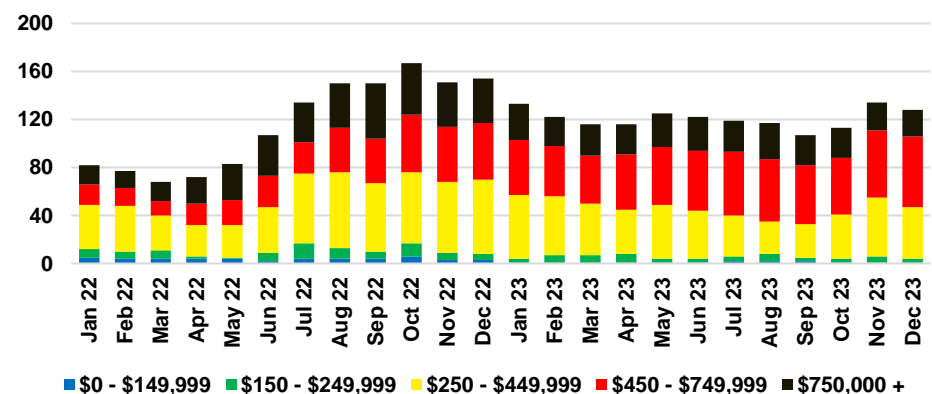

LUMPKIN COUNTY SALES BY PRICE POINT

LUMPKIN COUNTY INVENTORY BY PRICE POINT

PICKENS COUNTY QUICK N'DICATORS

PICKENS COUNTY SALES VOLUME VS SUPPLY

PICKENS COUNTY INVENTORY MONTHS OF SUPPLY

PICKENS COUNTY 12 MONTH AVERAGE SALES PRICE

PICKENS COUNTY SALES BY PRICE POINT

PICKENS COUNTY INVENTORY BY PRICE POINT

RABUN COUNTY QUICK N'DICATORS

RABUN COUNTY SALES VOLUME VS SUPPLY

RABUN COUNTY INVENTORY MONTHS OF SUPPLY

RABUN COUNTY 12 MONTH AVERAGE SALES PRICE