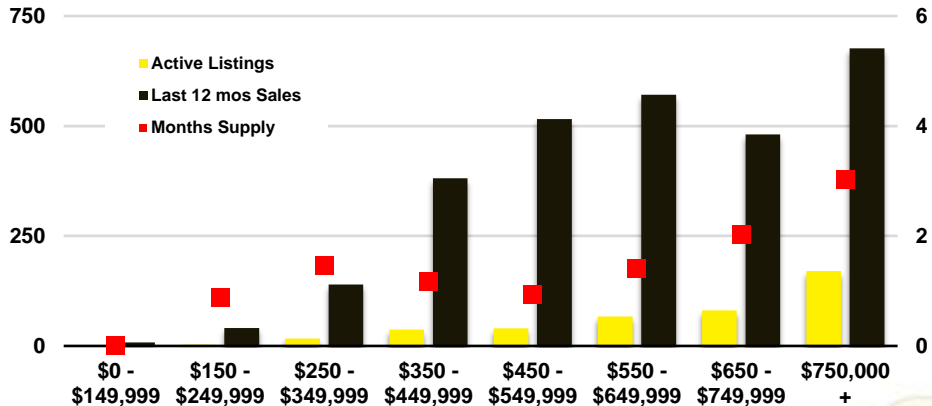

BARROW COUNTY INVENTORY BY PRICE POINT

CHEROKEE COUNTY QUICK N'DICATORS

CHEROKEE COUNTY SALES VOLUME VS SUPPLY

CHEROKEE COUNTY INVENTORY MONTHS OF SUPPLY

CHEROKEE COUNTY 12 MONTH AVERAGE SALES PRICE

CHEROKEE COUNTY SALES BY PRICE POINT

CHEROKEE COUNTY INVENTORY BY PRICE POINT

DAWSON COUNTY QUICK N'DICATORS

DAWSON COUNTY SALES VOLUME VS SUPPLY

DAWSON COUNTY INVENTORY MONTHS OF SUPPLY

DAWSON COUNTY 12 MONTH AVERAGE SALES PRICE

DAWSON COUNTY SALES BY PRICE POINT

DAWSON COUNTY INVENTORY BY PRICE POINT

FORSYTH COUNTY QUICK N'DICATORS

FORSYTH COUNTY SALES VOLUME VS SUPPLY

FORSYTH COUNTY INVENTORY MONTHS OF SUPPLY

FORSYTH COUNTY 12 MONTH AVERAGE SALES PRICE

FORSYTH COUNTY SALES BY PRICE POINT