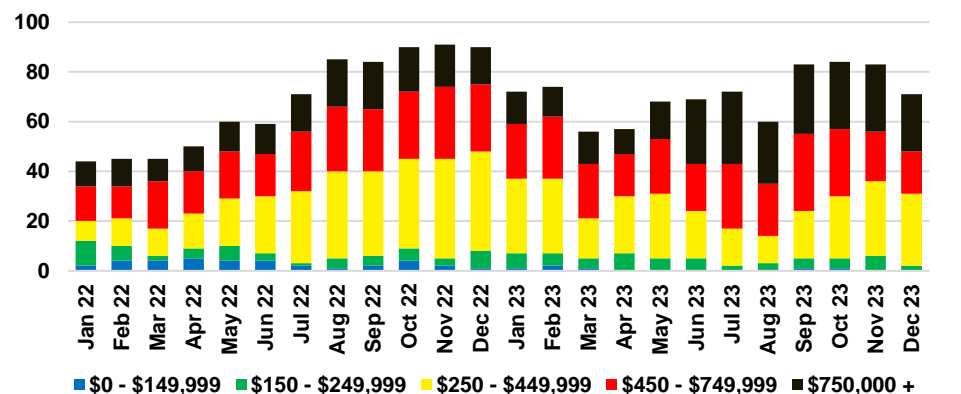

LUMPKIN COUNTY INVENTORY BY PRICE POINT