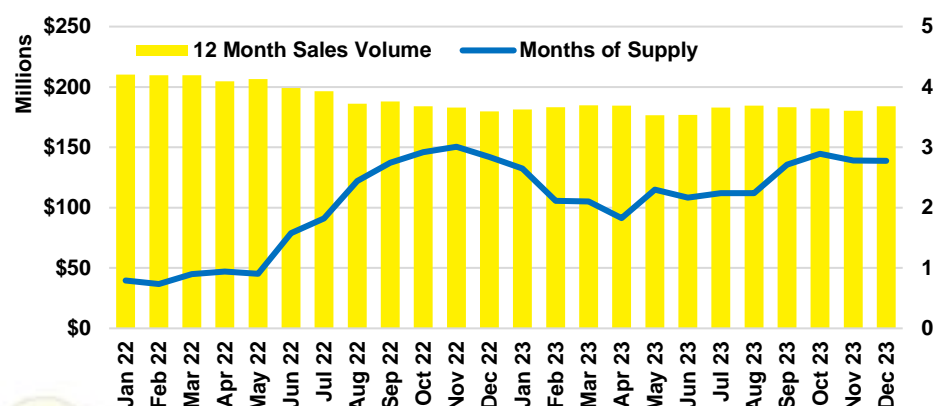

HABERSHAM COUNTY SALES VOLUME VS SUPPLY