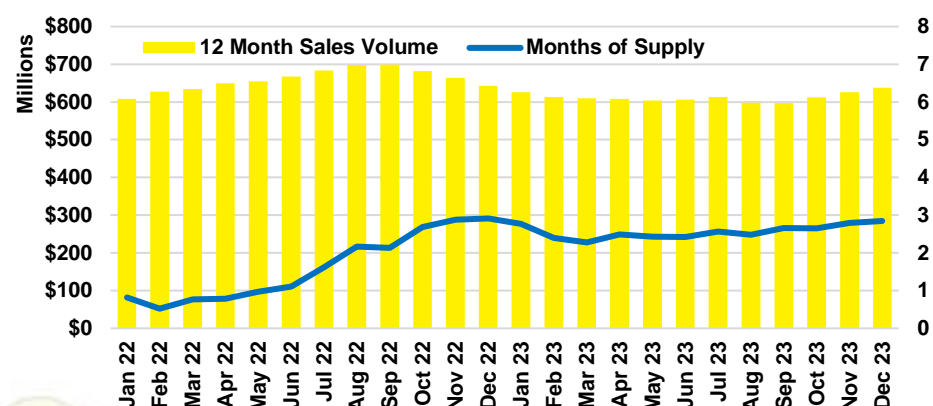

HALL COUNTY SALES BY PRICE POINT

HALL COUNTY INVENTORY BY PRICE POINT

JACKSON COUNTY QUICK N'DICATORS

JACKSON COUNTY SALES VOLUME VS SUPPLY

JACKSON COUNTY INVENTORY MONTHS OF SUPPLY

JACKSON COUNTY 12 MONTH AVERAGE SALES PRICE