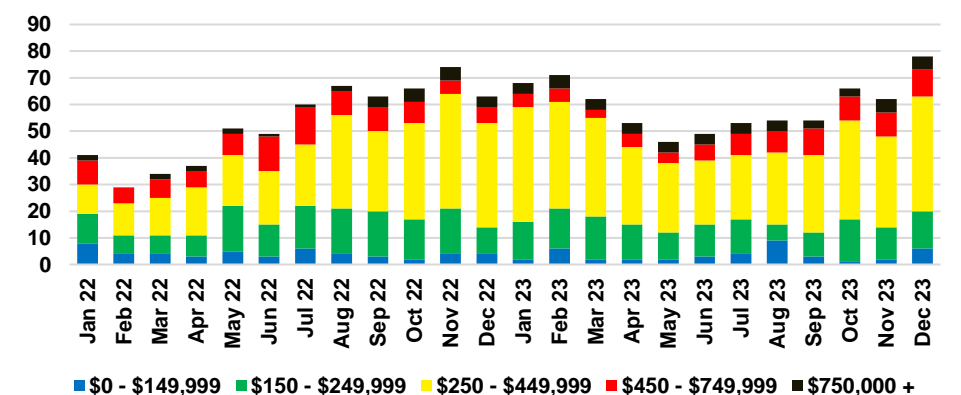

FRANKLIN COUNTY INVENTORY BY PRICE POINT