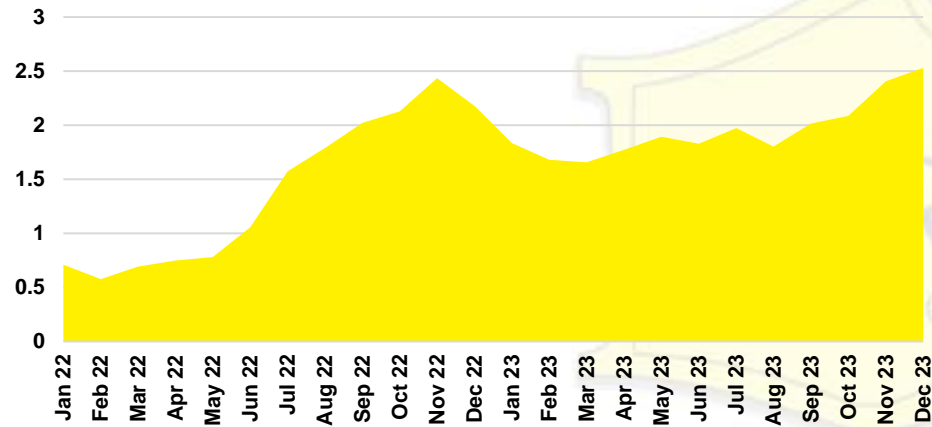

BANKS COUNTY INVENTORY BY PRICE POINT

BARROW COUNTY QUICK N'DICATORS

BARROW COUNTY SALES VOLUME VS SUPPLY

BARROW COUNTY INVENTORY MONTHS OF SUPPLY

BARROW COUNTY 12 MONTH AVERAGE SALES PRICE

BARROW COUNTY SALES BY PRICE POINT

BARROW COUNTY INVENTORY BY PRICE POINT

CHEROKEE COUNTY QUICK N'DICATORS

CHEROKEE COUNTY SALES VOLUME VS SUPPLY

CHEROKEE COUNTY INVENTORY MONTHS OF SUPPLY

CHEROKEE COUNTY 12 MONTH AVERAGE SALES PRICE

CHEROKEE COUNTY SALES BY PRICE POINT