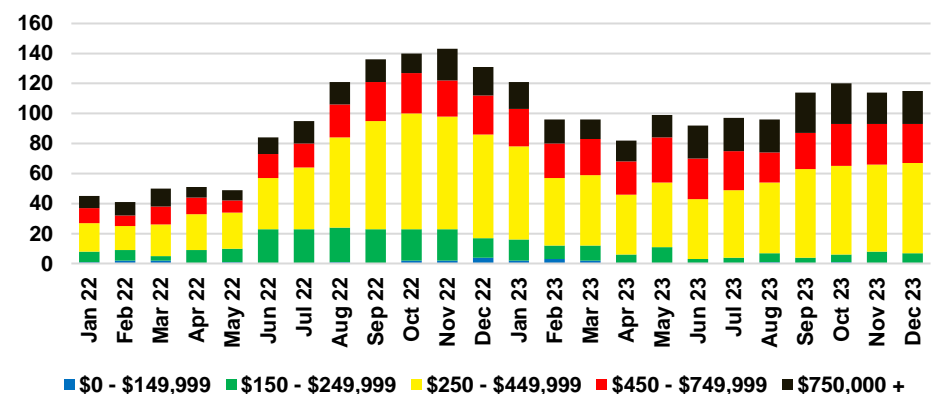

HABERSHAM COUNTY INVENTORY BY PRICE POINT