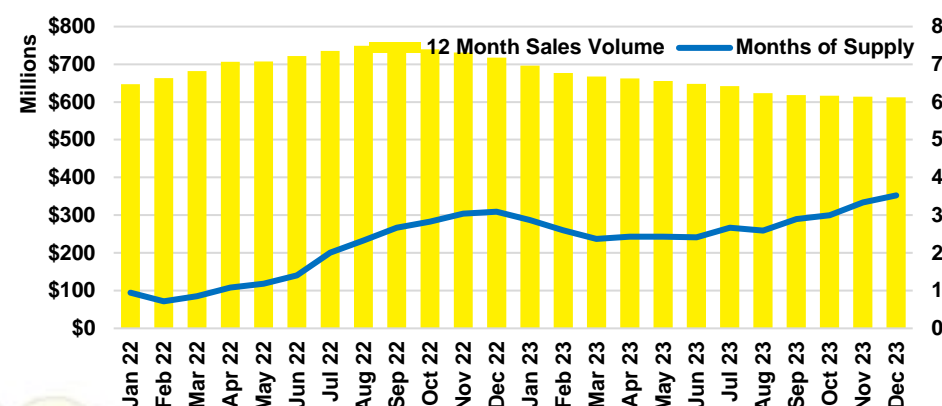

STEPHENS COUNTY SALES BY PRICE POINT

STEPHENS COUNTY INVENTORY BY PRICE POINT

WALTON COUNTY QUICK N'DICATORS

WALTON COUNTY SALES VOLUME VS SUPPLY

WALTON COUNTY INVENTORY MONTHS OF SUPPLY

WALTON COUNTY 12 MONTH AVERAGE SALES PRICE