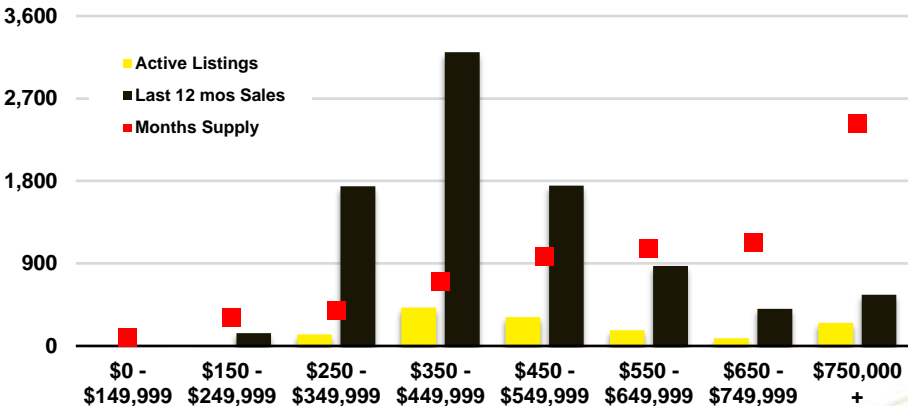

DAWSON COUNTY INVENTORY BY PRICE POINT

FORSYTH COUNTY QUICK N'DICATORS

FORSYTH COUNTY SALES VOLUME VS SUPPLY

FORSYTH COUNTY INVENTORY MONTHS OF SUPPLY

FORSYTH COUNTY 12 MONTH AVERAGE SALES PRICE

FORSYTH COUNTY SALES BY PRICE POINT

FORSYTH COUNTY INVENTORY BY PRICE POINT

FRANKLIN COUNTY QUICK N'DICATORS

FRANKLIN COUNTY SALES VOLUME VS SUPPLY

FRANKLIN COUNTY INVENTORY MONTHS OF SUPPLY

FRANKLIN COUNTY 12 MONTH AVERAGE SALES PRICE

FRANKLIN COUNTY SALES BY PRICE POINT

FRANKLIN COUNTY INVENTORY BY PRICE POINT

GWINNETT COUNTY QUICK N'DICATORS

GWINNETT COUNTY SALES VOLUME VS SUPPLY

GWINNETT COUNTY INVENTORY MONTHS OF SUPPLY

GWINNETT COUNTY 12 MONTH AVERAGE SALES PRICE

GWINNETT COUNTY SALES BY PRICE POINT