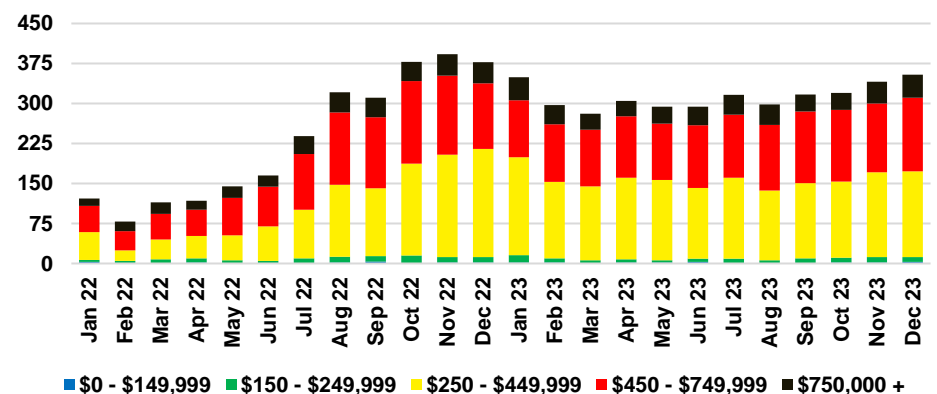

JACKSON COUNTY INVENTORY BY PRICE POINT