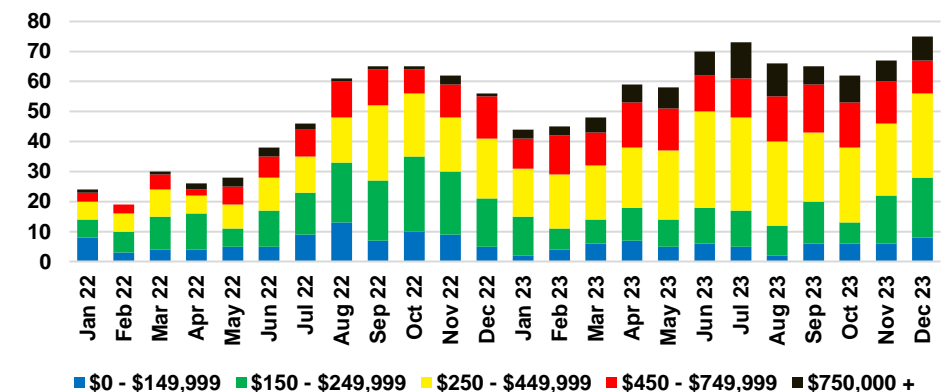

STEPHENS COUNTY INVENTORY BY PRICE POINT