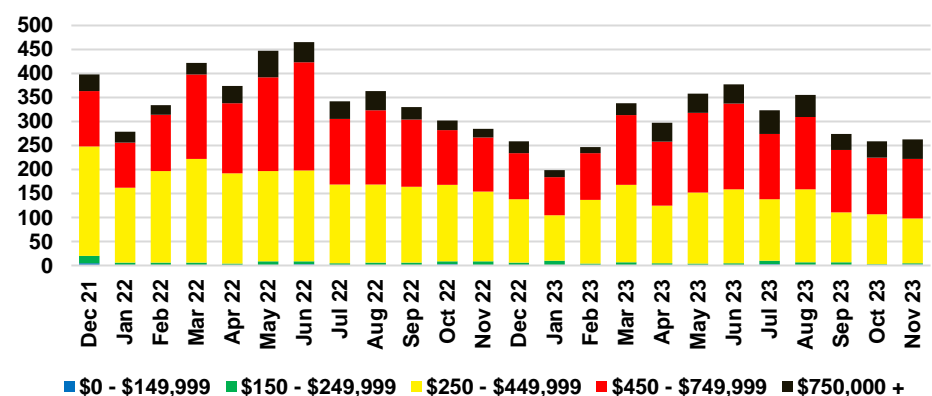

BANKS COUNTY INVENTORY BY PRICE POINT

BARROW COUNTY QUICK N'DICATORS

BARROW COUNTY SALES VOLUME VS SUPPLY

BARROW COUNTY INVENTORY MONTHS OF SUPPLY

BARROW COUNTY 12 MONTH AVERAGE SALES PRICE

BARROW COUNTY SALES BY PRICE POINT

BARROW COUNTY INVENTORY BY PRICE POINT

CHEROKEE COUNTY QUICK N'DICATORS

CHEROKEE COUNTY SALES VOLUME VS SUPPLY

CHEROKEE COUNTY INVENTORY MONTHS OF SUPPLY

CHEROKEE COUNTY 12 MONTH AVERAGE SALES PRICE

CHEROKEE COUNTY SALES BY PRICE POINT

CHEROKEE COUNTY INVENTORY BY PRICE POINT

DAWSON COUNTY QUICK N'DICATORS

DAWSON COUNTY SALES VOLUME VS SUPPLY

DAWSON COUNTY INVENTORY MONTHS OF SUPPLY

DAWSON COUNTY 12 MONTH AVERAGE SALES PRICE

DAWSON COUNTY SALES BY PRICE POINT