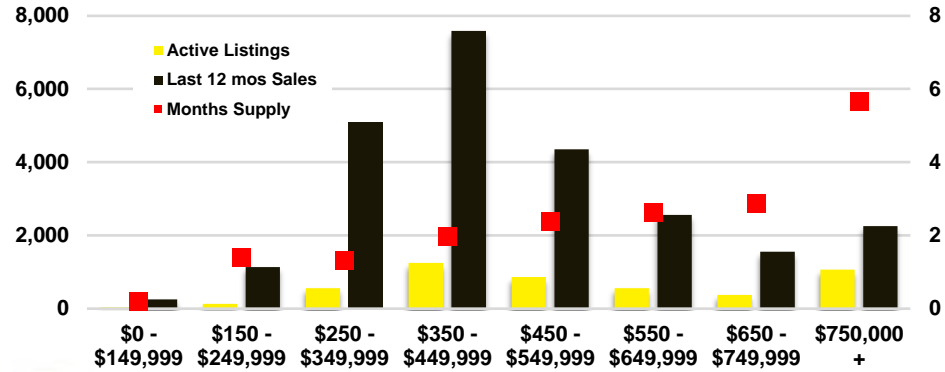

NORTH GEORGIA DEEP DIVE MARKET DATA

December 2023

December 2023

DEEP DIVE

NORTH GEORGIA QUICK N'DICATORS

NORTH GEORGIA INVENTORY MONTHS OF SUPPLY

NORTH GEORGIA SALES VOLUME VS SUPPLY

NORTH GEORGIA SALES BY PRICE POINT

WALTON COUNTY SALES BY PRICE POINT

WALTON COUNTY INVENTORY BY PRICE POINT

WHITE COUNTY QUICK N'DICATORS

WHITE COUNTY SALES VOLUME VS SUPPLY

WHITE COUNTY INVENTORY MONTHS OF SUPPLY

WHITE COUNTY 12 MONTH AVERAGE SALES PRICE