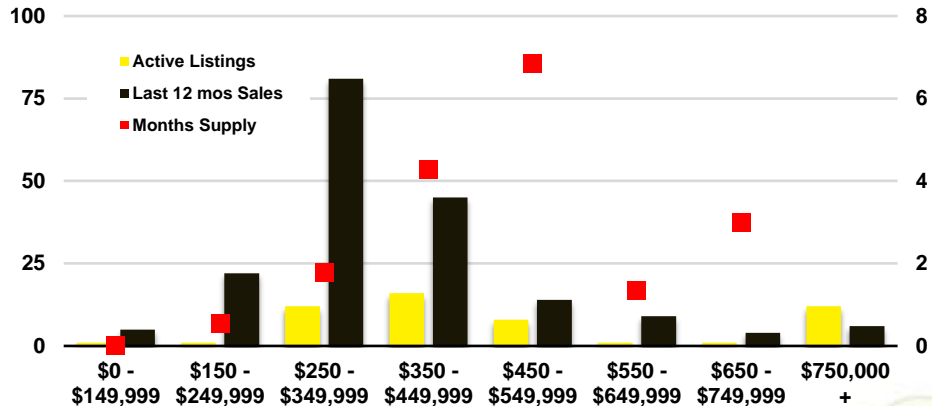

NORTH GEORGIA DEEP DIVE MARKET DATA

December 2023

December 2023

DEEP DIVE

NORTH GEORGIA QUICK N'DICATORS

NORTH GEORGIA INVENTORY MONTHS OF SUPPLY

NORTH GEORGIA SALES VOLUME VS SUPPLY

NORTH GEORGIA SALES BY PRICE POINT

NORTH GEORGIA INVENTORY BY PRICE POINT

BANKS COUNTY QUICK N'DICATORS

BANKS COUNTY SALES VOLUME VS SUPPLY

BANKS COUNTY INVENTORY MONTHS OF SUPPLY

BANKS COUNTY 12 MONTH AVERAGE SALES PRICE

BANKS COUNTY SALES BY PRICE POINT

WALTON COUNTY SALES BY PRICE POINT

WALTON COUNTY INVENTORY BY PRICE POINT

WHITE COUNTY QUICK N'DICATORS

WHITE COUNTY SALES VOLUME VS SUPPLY

WHITE COUNTY INVENTORY MONTHS OF SUPPLY

WHITE COUNTY 12 MONTH AVERAGE SALES PRICE