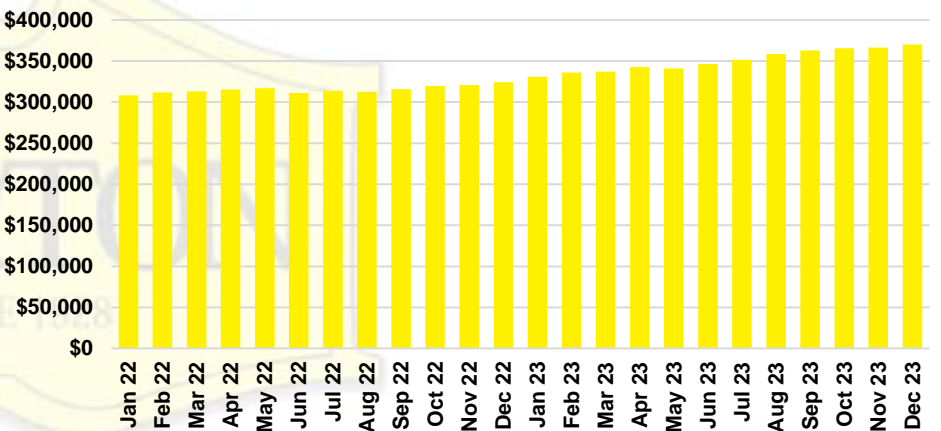

GWINNETT COUNTY INVENTORY BY PRICE POINT

HABERSHAM COUNTY QUICK N'DICATORS

HABERSHAM COUNTY SALES VOLUME VS SUPPLY

HABERSHAM COUNTY INVENTORY MONTHS OF SUPPLY

HABERSHAM COUNTY 12 MONTH AVERAGE SALES PRICE