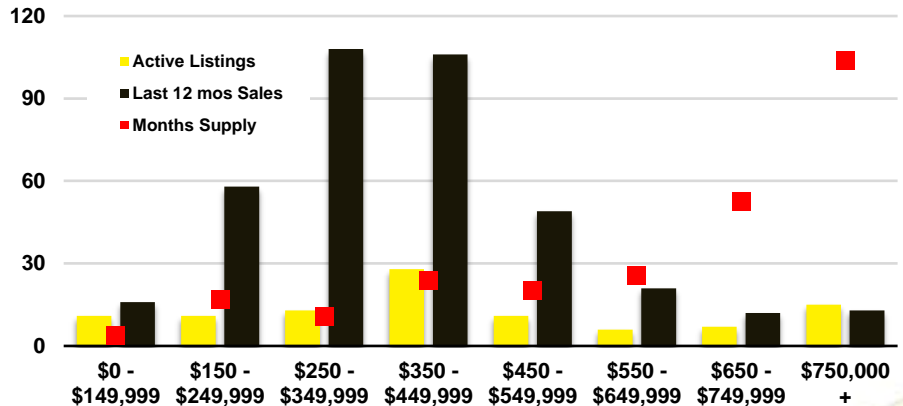

RABUN COUNTY SALES BY PRICE POINT

RABUN COUNTY INVENTORY BY PRICE POINT

STEPHENS COUNTY QUICK N'DICATORS

STEPHENS COUNTY SALES VOLUME VS SUPPLY

STEPHENS COUNTY INVENTORY MONTHS OF SUPPLY

STEPHENS COUNTY 12 MONTH AVERAGE SALES PRICE

STEPHENS COUNTY SALES BY PRICE POINT

STEPHENS COUNTY INVENTORY BY PRICE POINT

WALTON COUNTY QUICK N'DICATORS

WALTON COUNTY SALES VOLUME VS SUPPLY

WALTON COUNTY INVENTORY MONTHS OF SUPPLY

WALTON COUNTY 12 MONTH AVERAGE SALES PRICE

WALTON COUNTY SALES BY PRICE POINT

WALTON COUNTY INVENTORY BY PRICE POINT

WHITE COUNTY QUICK N'DICATORS

WHITE COUNTY SALES VOLUME VS SUPPLY

WHITE COUNTY INVENTORY MONTHS OF SUPPLY

WHITE COUNTY 12 MONTH AVERAGE SALES PRICE