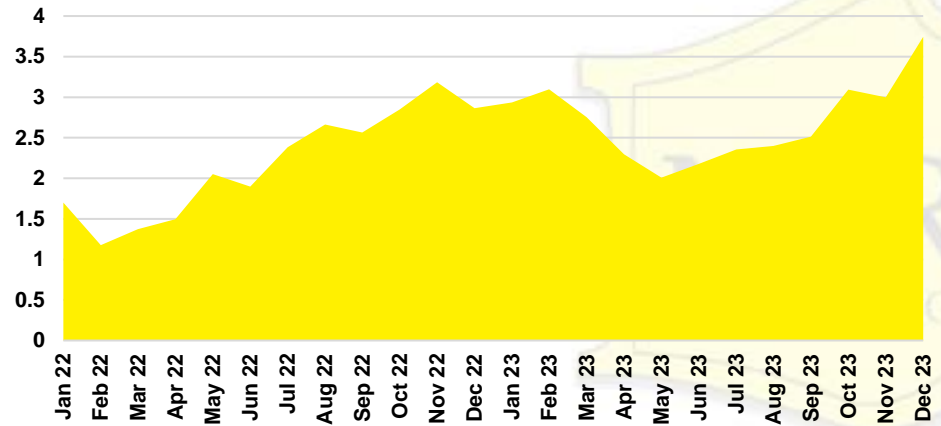

FORSYTH COUNTY INVENTORY BY PRICE POINT

FRANKLIN COUNTY QUICK N'DICATORS

FRANKLIN COUNTY SALES VOLUME VS SUPPLY

FRANKLIN COUNTY INVENTORY MONTHS OF SUPPLY

FRANKLIN COUNTY 12 MONTH AVERAGE SALES PRICE

FRANKLIN COUNTY SALES BY PRICE POINT