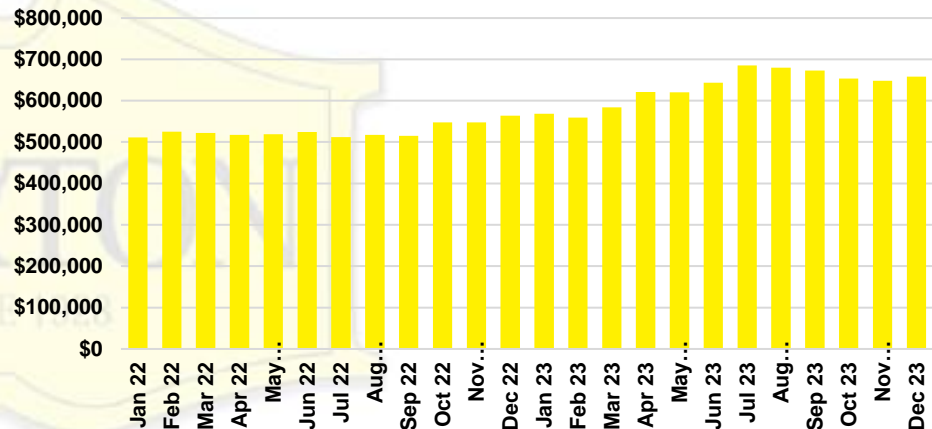

PICKENS COUNTY SALES BY PRICE POINT

PICKENS COUNTY INVENTORY BY PRICE POINT

RABUN COUNTY QUICK N'DICATORS

RABUN COUNTY SALES VOLUME VS SUPPLY

RABUN COUNTY INVENTORY MONTHS OF SUPPLY

RABUN COUNTY 12 MONTH AVERAGE SALES PRICE