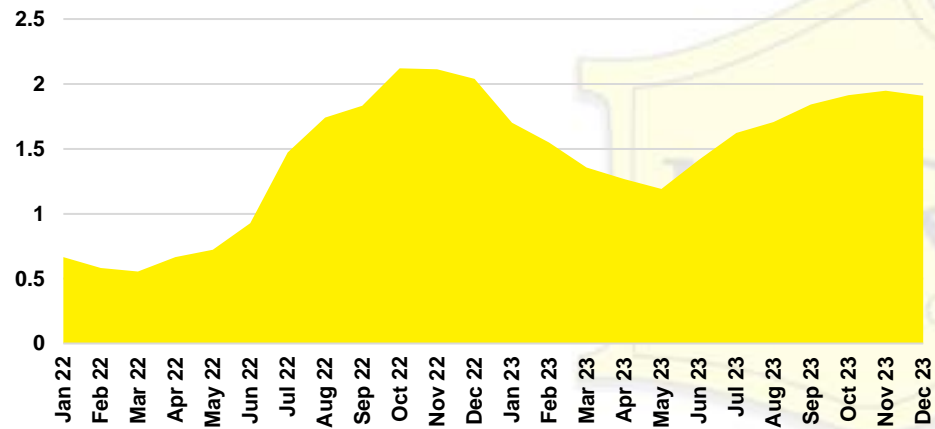

FRANKLIN COUNTY INVENTORY BY PRICE POINT

GWINNETT COUNTY QUICK N'DICATORS

GWINNETT COUNTY SALES VOLUME VS SUPPLY

GWINNETT COUNTY INVENTORY MONTHS OF SUPPLY

GWINNETT COUNTY 12 MONTH AVERAGE SALES PRICE

GWINNETT COUNTY SALES BY PRICE POINT