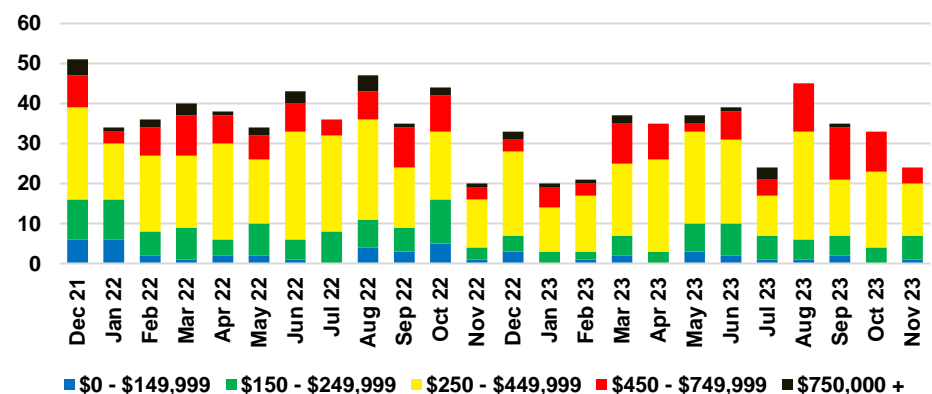

WALTON COUNTY SALES BY PRICE POINT

WALTON COUNTY INVENTORY BY PRICE POINT

WHITE COUNTY QUICK N'DICATORS

WHITE COUNTY SALES VOLUME VS SUPPLY

WHITE COUNTY INVENTORY MONTHS OF SUPPLY

WHITE COUNTY 12 MONTH AVERAGE SALES PRICE

WHITE COUNTY SALES BY PRICE POINT

WHITE COUNTY INVENTORY BY PRICE POINT