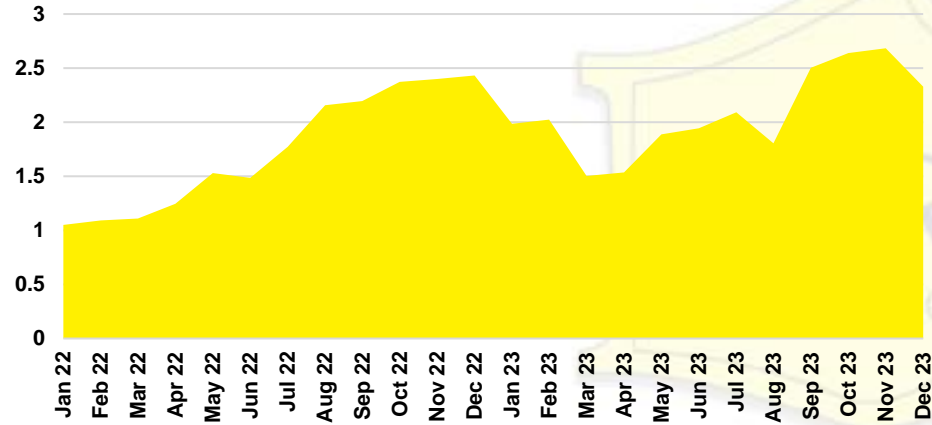

JACKSON COUNTY SALES BY PRICE POINT

JACKSON COUNTY INVENTORY BY PRICE POINT

LUMPKIN COUNTY QUICK N'DICATORS

LUMPKIN COUNTY SALES VOLUME VS SUPPLY

LUMPKIN COUNTY INVENTORY MONTHS OF SUPPLY

LUMPKIN COUNTY 12 MONTH AVERAGE SALES PRICE