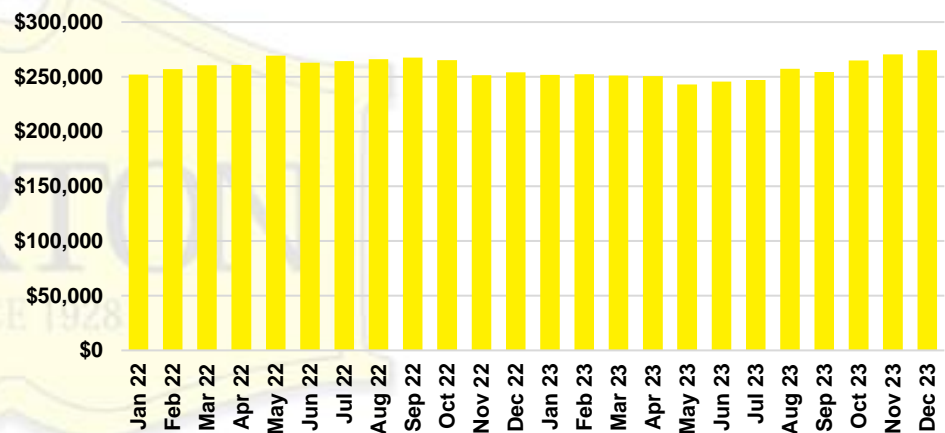

PICKENS COUNTY SALES BY PRICE POINT

PICKENS COUNTY INVENTORY BY PRICE POINT

RABUN COUNTY QUICK N'DICATORS

RABUN COUNTY SALES VOLUME VS SUPPLY

RABUN COUNTY INVENTORY MONTHS OF SUPPLY

RABUN COUNTY 12 MONTH AVERAGE SALES PRICE

RABUN COUNTY SALES BY PRICE POINT

RABUN COUNTY INVENTORY BY PRICE POINT

STEPHENS COUNTY QUICK N'DICATORS

STEPHENS COUNTY SALES VOLUME VS SUPPLY

STEPHENS COUNTY INVENTORY MONTHS OF SUPPLY

STEPHENS COUNTY 12 MONTH AVERAGE SALES PRICE