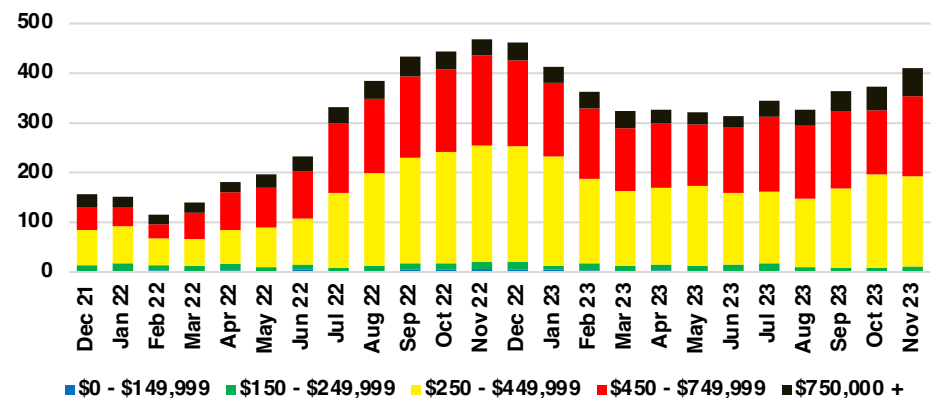

WALTON COUNTY INVENTORY BY PRICE POINT