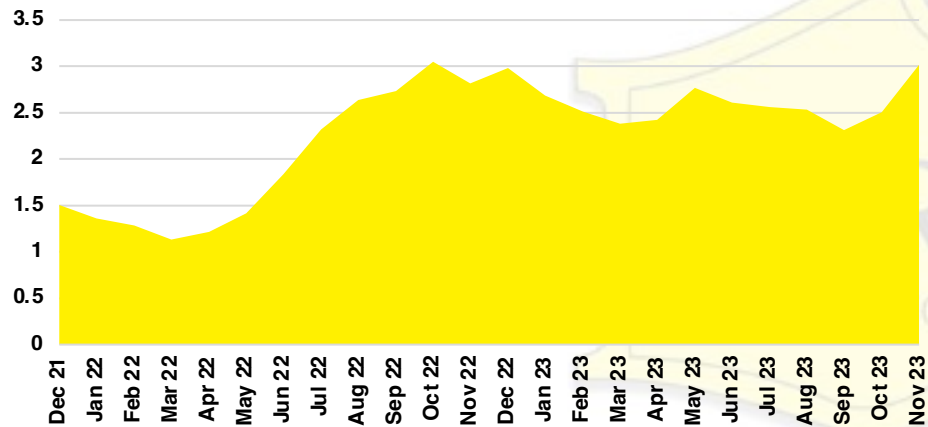

PICKENS COUNTY INVENTORY MONTHS OF SUPPLY