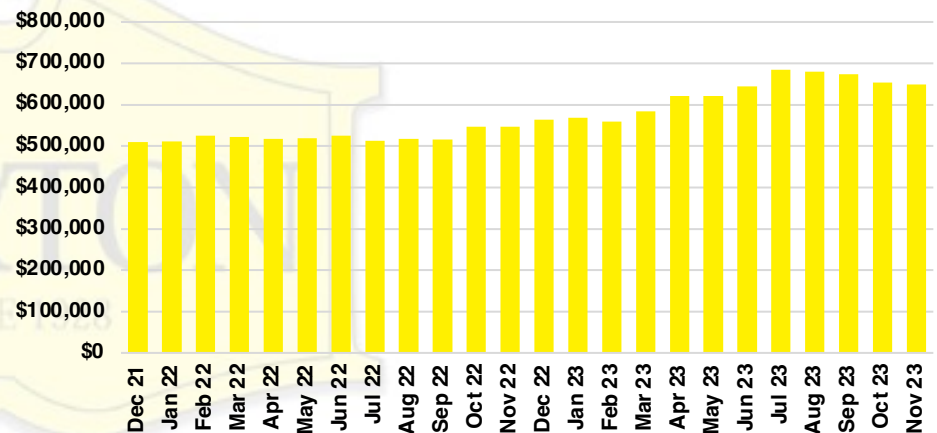

RABUN COUNTY 12 MONTH AVERAGE SALES PRICE