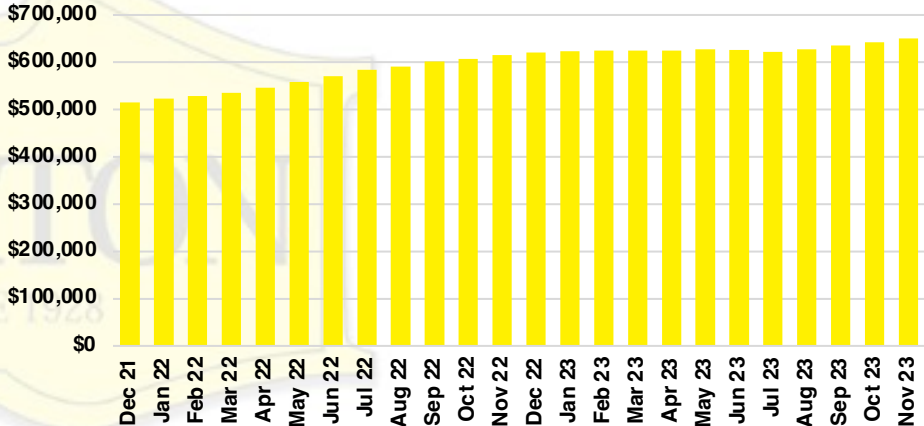

FORSYTH COUNTY 12 MONTH AVERAGE SALES PRICE