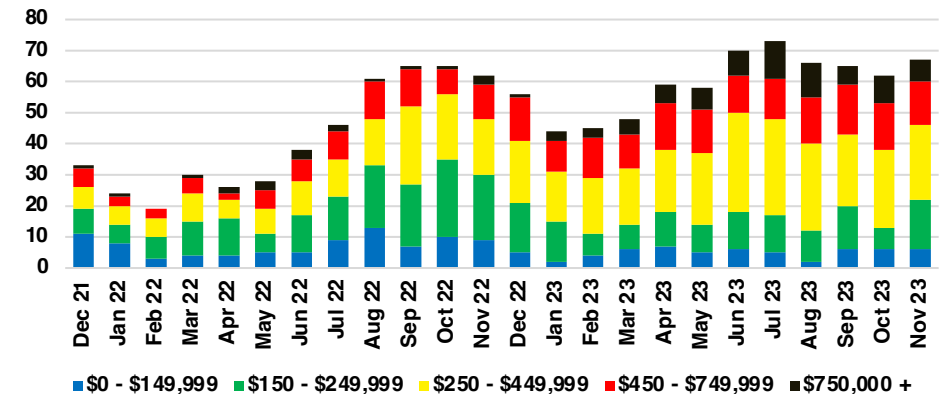

STEPHENS COUNTY INVENTORY BY PRICE POINT