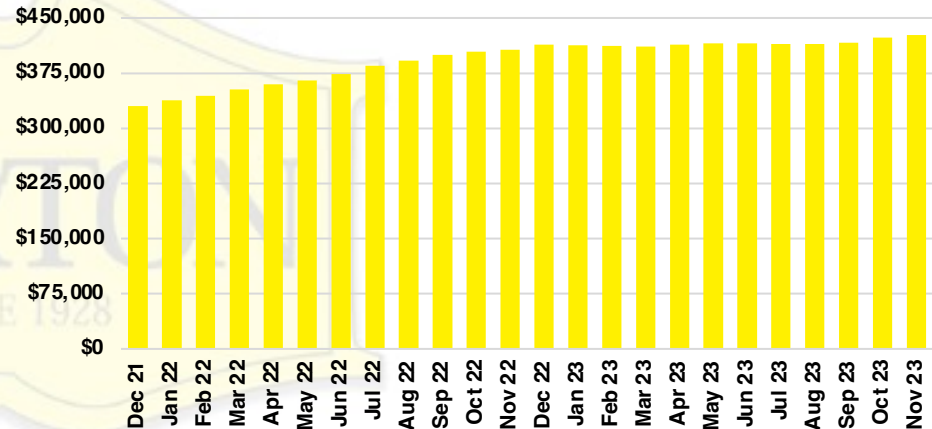

JACKSON COUNTY 12 MONTH AVERAGE SALES PRICE