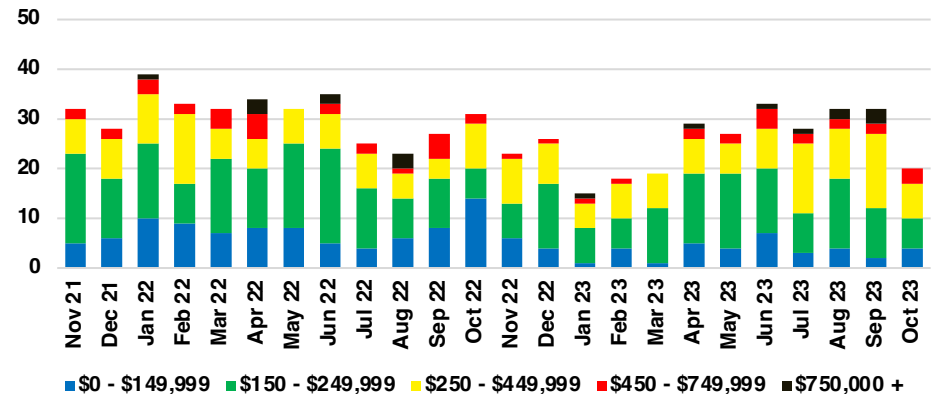

STEPHENS COUNTY SALES BY PRICE POINT