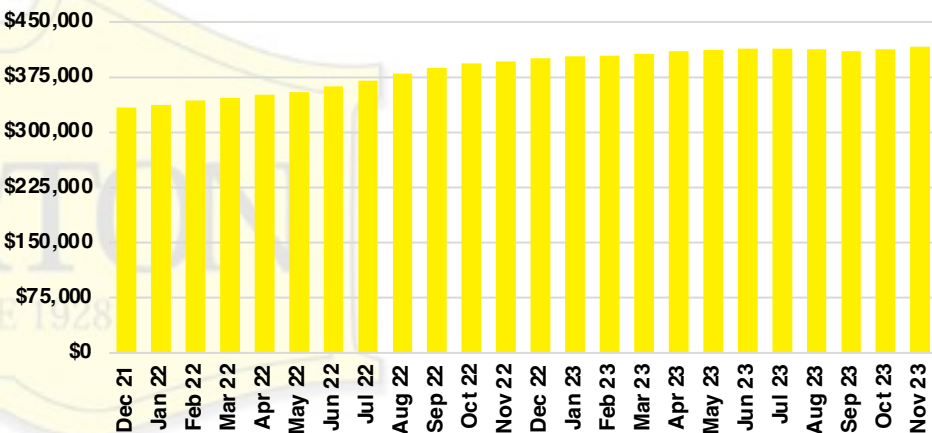

WALTON COUNTY 12 MONTH AVERAGE SALES PRICE