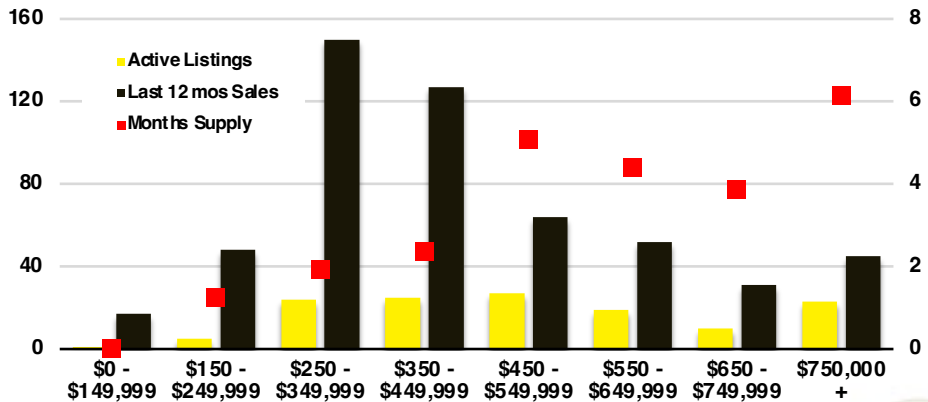

PICKENS COUNTY QUICK N'DICATORS