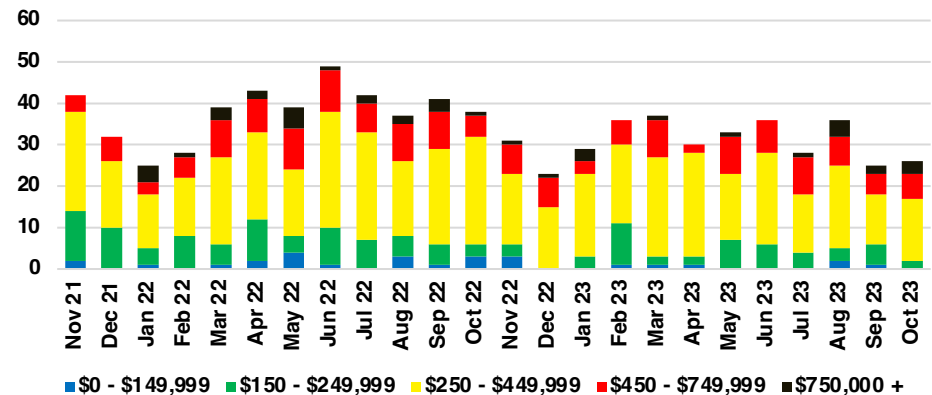

LUMPKIN COUNTY SALES BY PRICE POINT