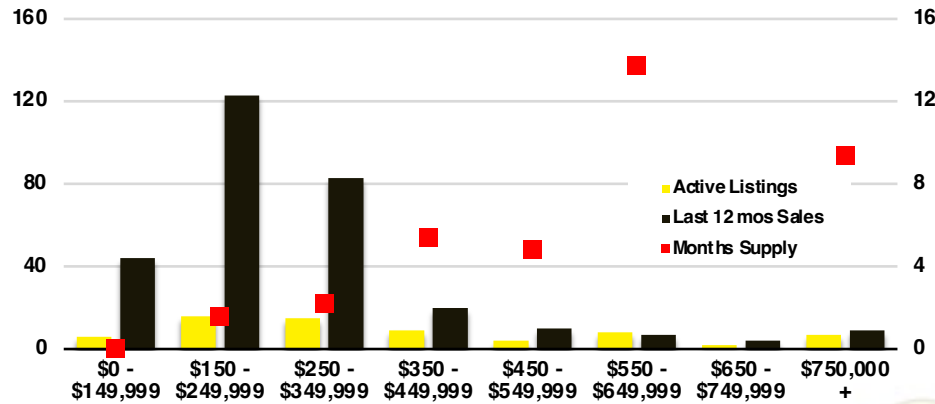

STEPHENS COUNTY QUICK N'DICATORS