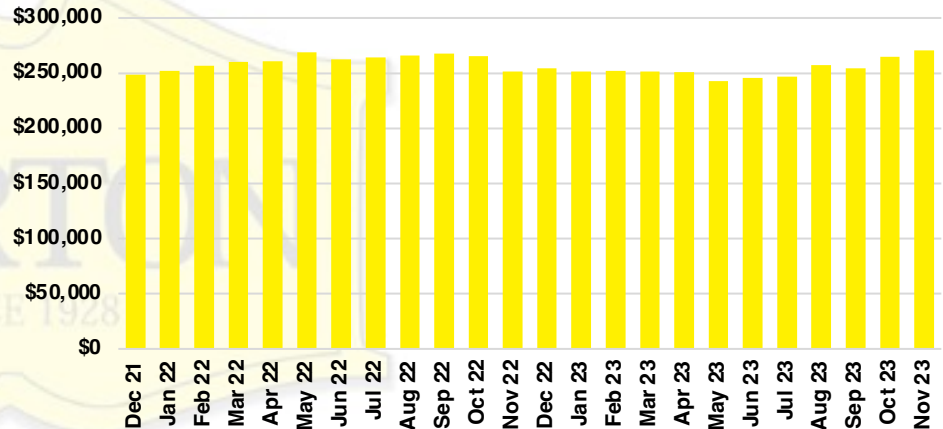

STEPHENS COUNTY 12 MONTH AVERAGE SALES PRICE