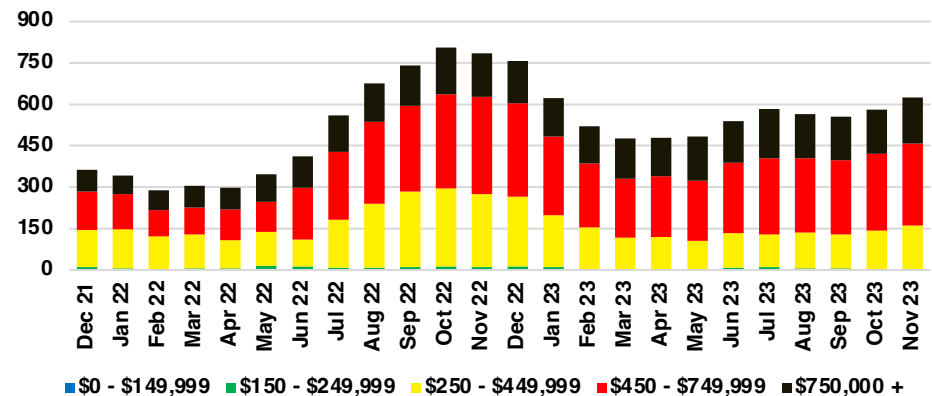

CHEROKEE COUNTY INVENTORY BY PRICE POINT