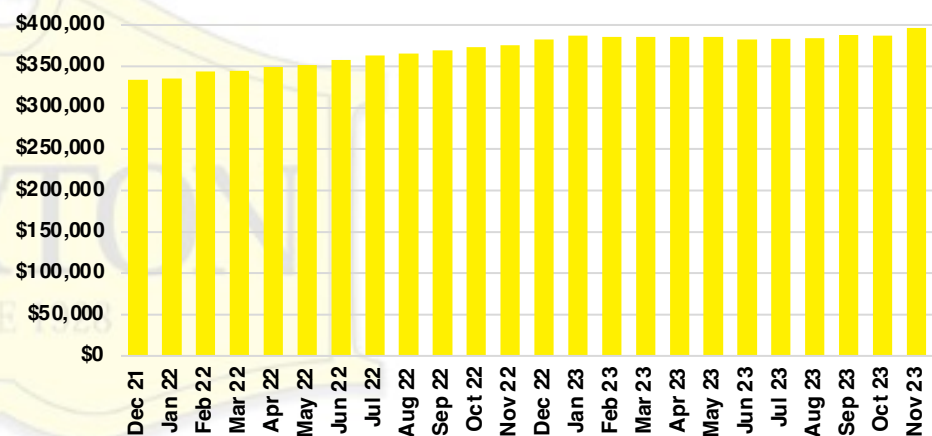

LUMPKIN COUNTY 12 MONTH AVERAGE SALES PRICE