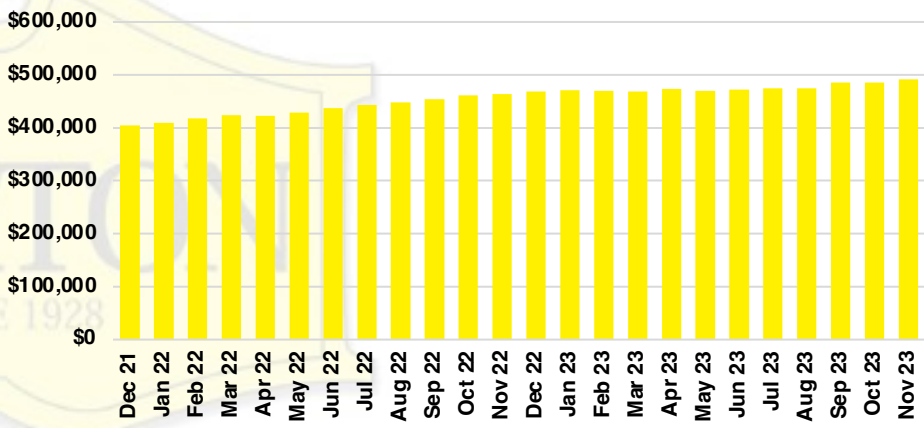

HALL COUNTY 12 MONTH AVERAGE SALES PRICE