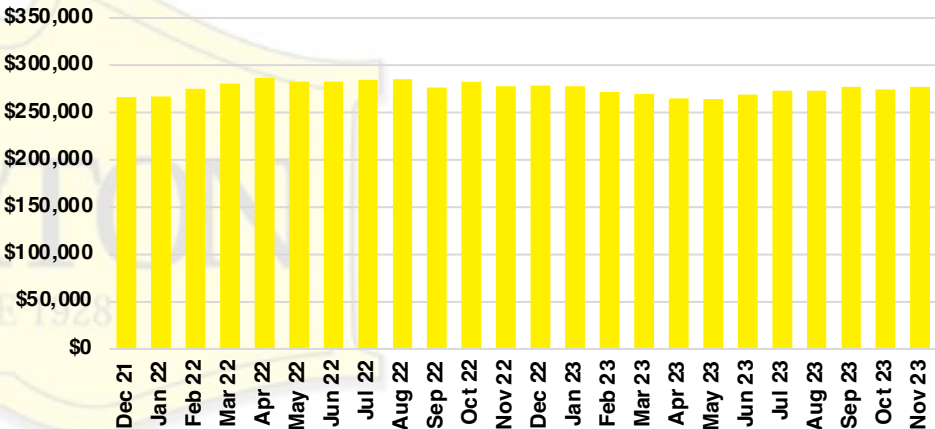

FRANKLIN COUNTY 12 MONTH AVERAGE SALES PRICE