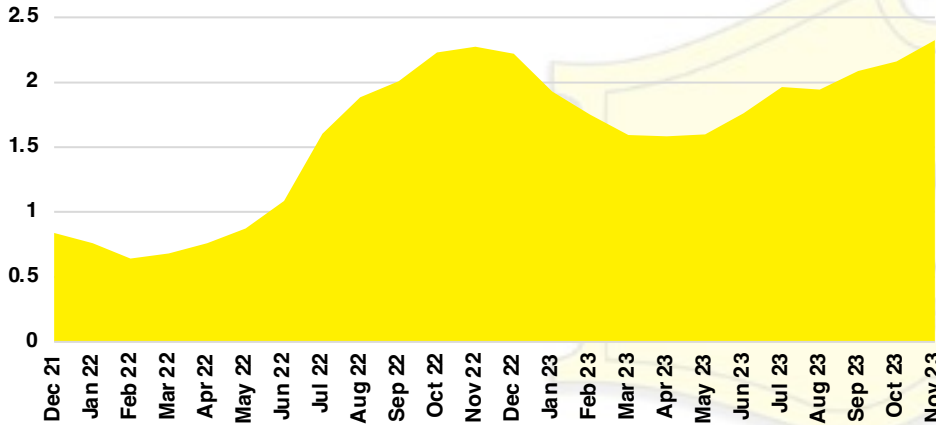

NORTH GEORGIA INVENTORY MONTHS OF SUPPLY