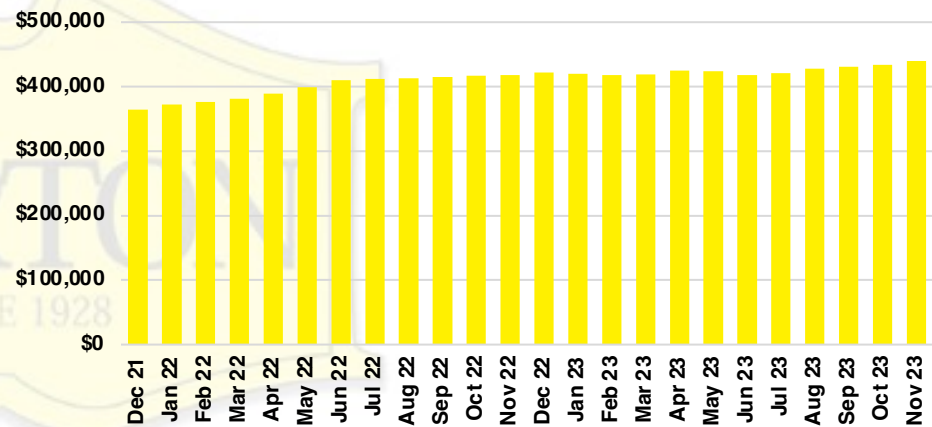

PICKENS COUNTY 12 MONTH AVERAGE SALES PRICE