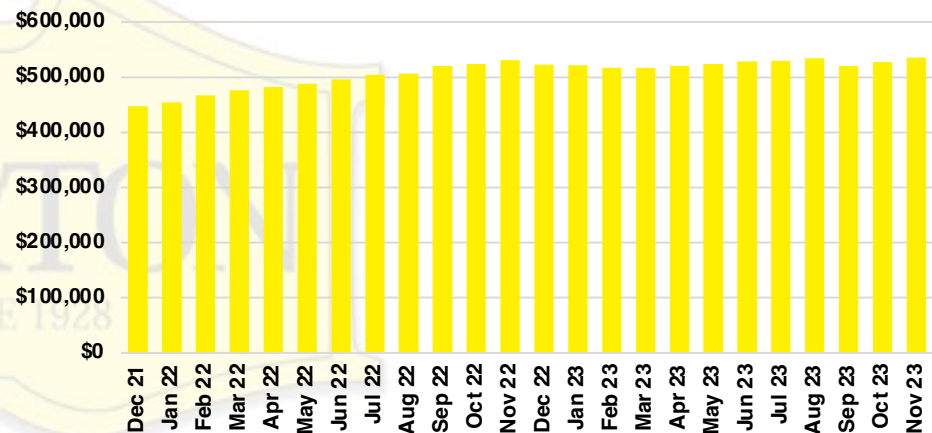

DAWSON COUNTY 12 MONTH AVERAGE SALES PRICE