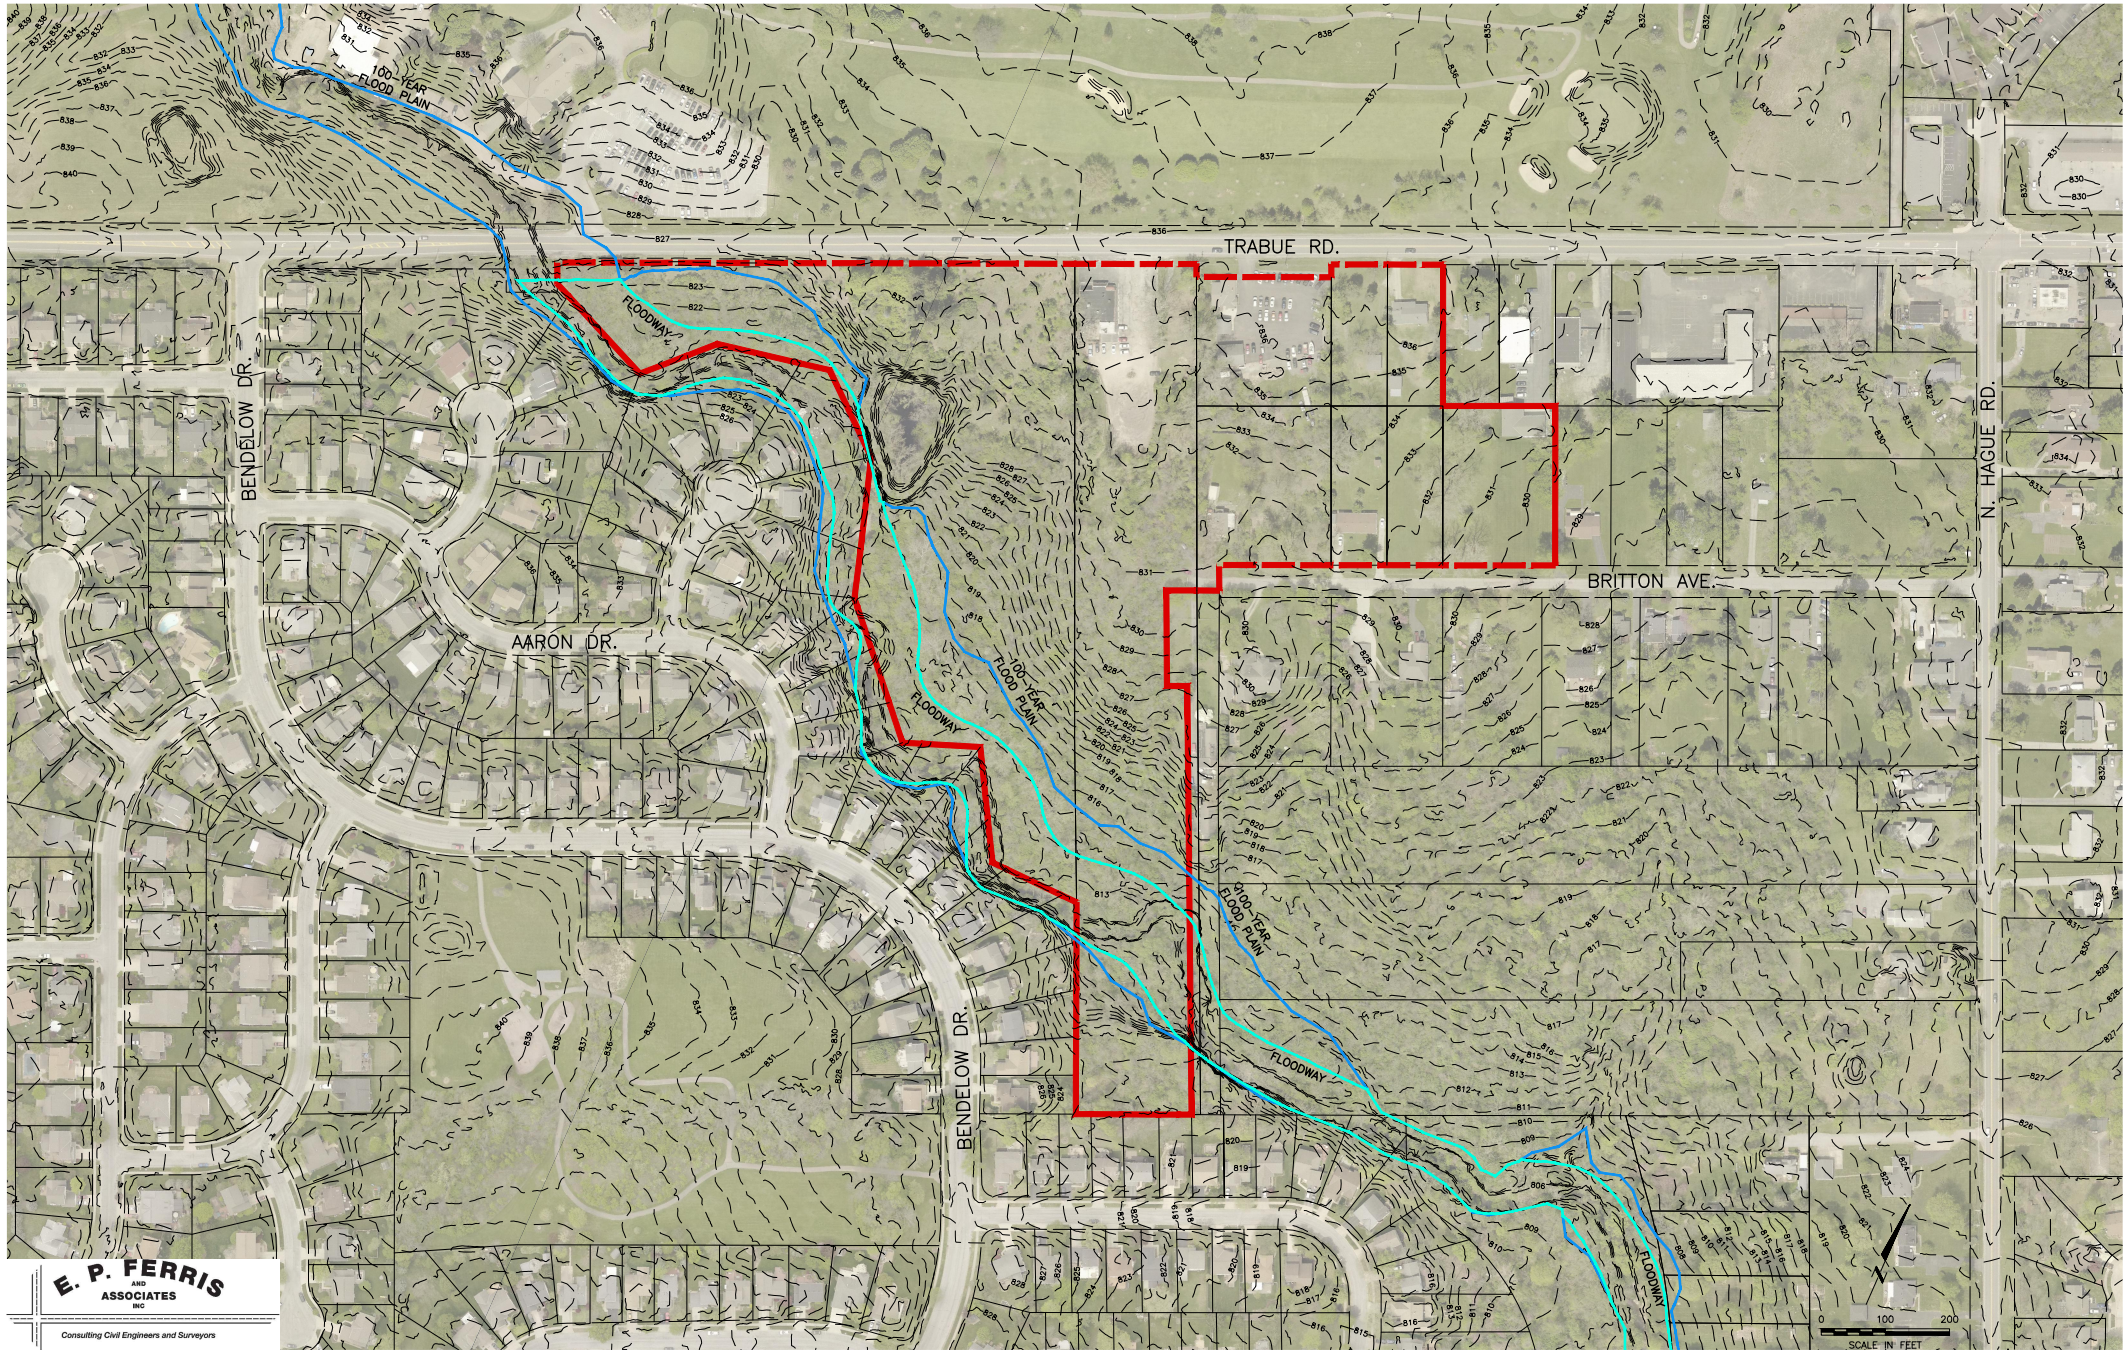

# TRABUE RD MIXED - USE DEVELOPMENT

West Scioto Area Commission  
05.16.2023

**EDGE**

**E. P. FERRIS**  
AND  
ASSOCIATES  
INC.  
CONSULTING CIVIL ENGINEERS AND SURVEYORS

**E. P. FERRIS**  
AND  
ASSOCIATES  
INC

Consulting Civil Engineers and Surveyors

RAYMOND MEMORIAL GOLF COURSE

BENDELOW DR

TRABUE ROAD

COMMERCIAL

COMMUNITY BUILDING/POOL

EXISTING COMMERCIAL

APARTMENTS

EXISTING RESIDENTIAL

CREEKSIDE PARK

TOWNHOMES

BRITTON AVE

SCIOTO WOODS PARK

EXISTING RESIDENTIAL

N HAGUE AVE

**THANK YOU**