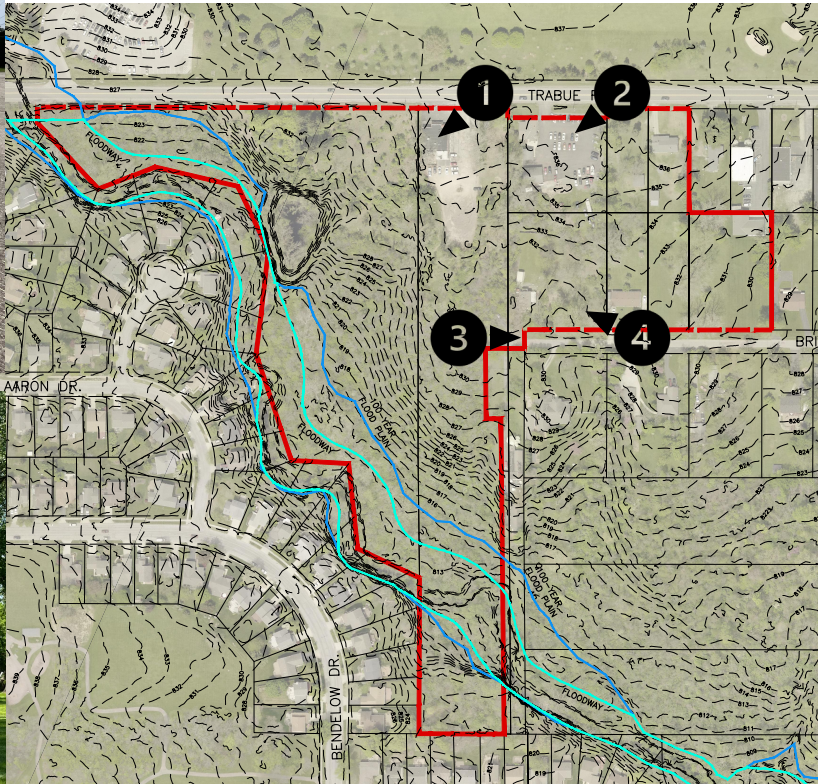

# TRABUE RD MIXED - USE DEVELOPMENT

West Scioto Area Commission  
05.16.2023

**EDGE**

**E. P. FERRIS**  
AND  
ASSOCIATES  
INC.  
CONSULTING CIVIL ENGINEERS AND SURVEYORS

**E. P. FERRIS**  
AND  
ASSOCIATES  
INC

Consulting Civil Engineers and Surveyors

RAYMOND MEMORIAL GOLF COURSE

BENDELOW DR

TRABUE ROAD

COMMERCIAL

COMMUNITY BUILDING/POOL

EXISTING COMMERCIAL

APARTMENTS

EXISTING RESIDENTIAL

CREEKSIDE PARK

TOWNHOMES

BRITTON AVE

SCIOTO WOODS PARK

EXISTING RESIDENTIAL

N HAGUE AVE

**THANK YOU**