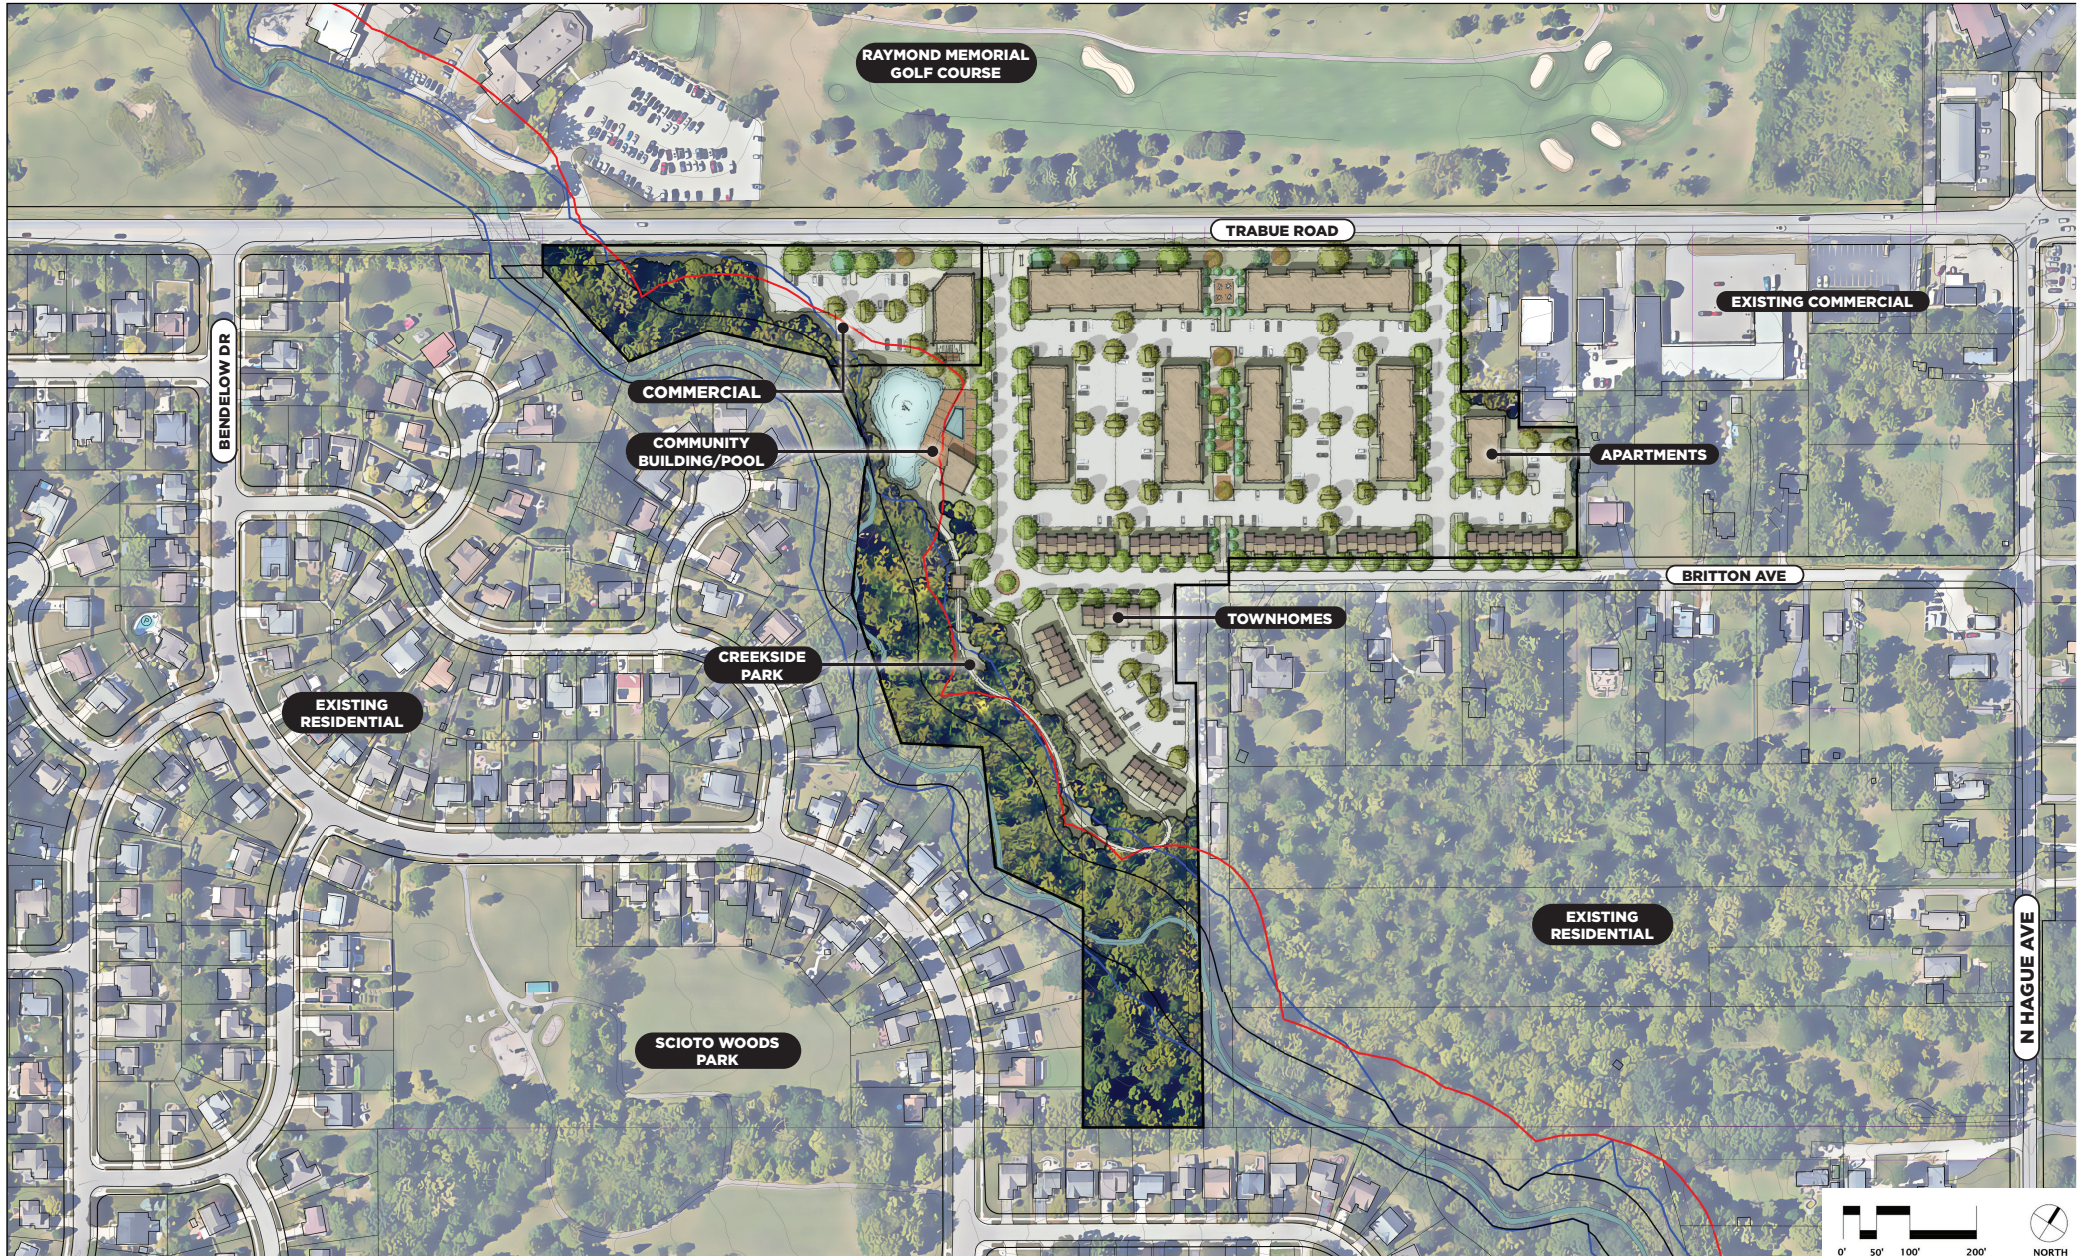

# TRABUE RD MIXED - USE DEVELOPMENT

West Scioto Area Commission  
05.16.2023

**EDGE**

**E. P. FERRIS**  
AND  
ASSOCIATES  
INC.  
CONSULTING CIVIL ENGINEERS AND SURVEYORS

**E. P. FERRIS**  
AND  
ASSOCIATES  
INC

Consulting Civil Engineers and Surveyors

RAYMOND MEMORIAL GOLF COURSE

BENDELOW DR

TRABUE ROAD

COMMERCIAL

COMMUNITY BUILDING/POOL

EXISTING COMMERCIAL

APARTMENTS

EXISTING RESIDENTIAL

CREEKSIDE PARK

TOWNHOMES

BRITTON AVE

SCIOTO WOODS PARK

EXISTING RESIDENTIAL

N HAGUE AVE

**THANK YOU**