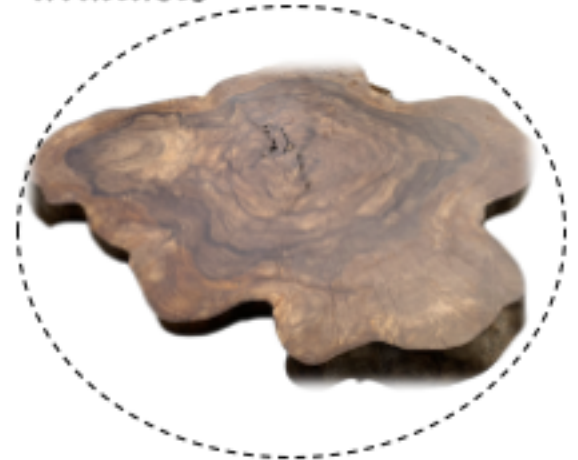

ORGANICCA

RAIZ COFFEE TABLE

rectangle
glass
option
available

30" to 60" cookies
available

RAIZ COFFEE TABLE

42" Diameter x 14"H
live edge cookie slab
1" lucite legs
3/8" glass top

* custom sizes available. Slabs sizes, shapes, colors and textures vary