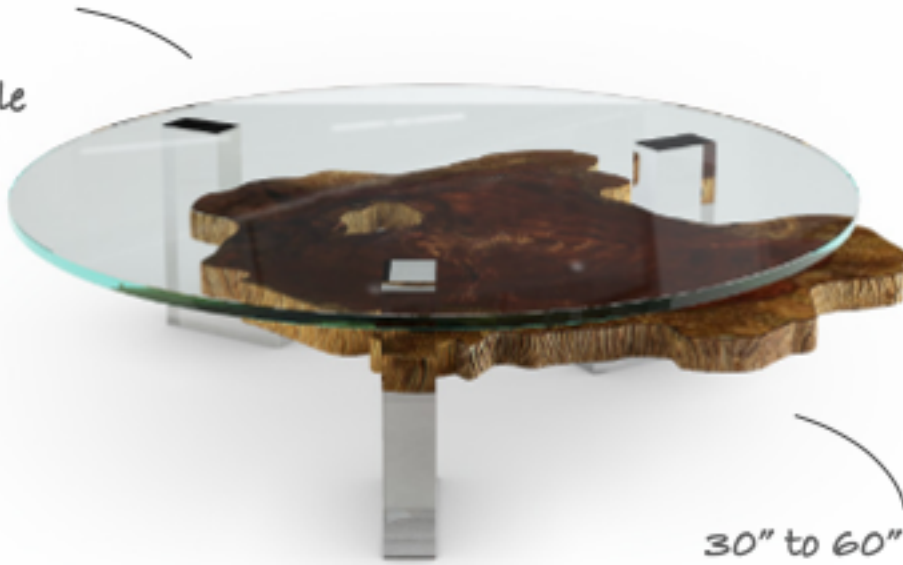

ORGANICCA

RAIZ COFFEE TABLE

rectangle
glass
option
available

30" to 60" cookies
available

RAIZ COFFEE TABLE

42" Diameter x 14"H
live edge cookie slab
1" lucite legs
3/8" glass top

* custom sizes available. Slabs sizes, shapes, colors and textures vary