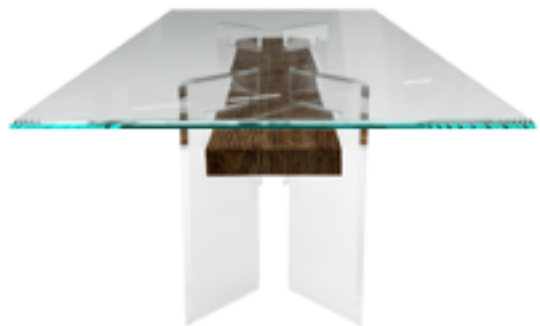

ORGANICCA

MATE DINING TABLE

MATE DINING TABLE

96"L x 48"W x 30"H
1" lucite legs
cedar solid wood slab

* custom sizes available

ORGANICCA

OrganiccaFurniture.com
yoko@zokagroup.com
adrian@zokagroup.com
www.zokagroup.com
@organicca | @zokagroup