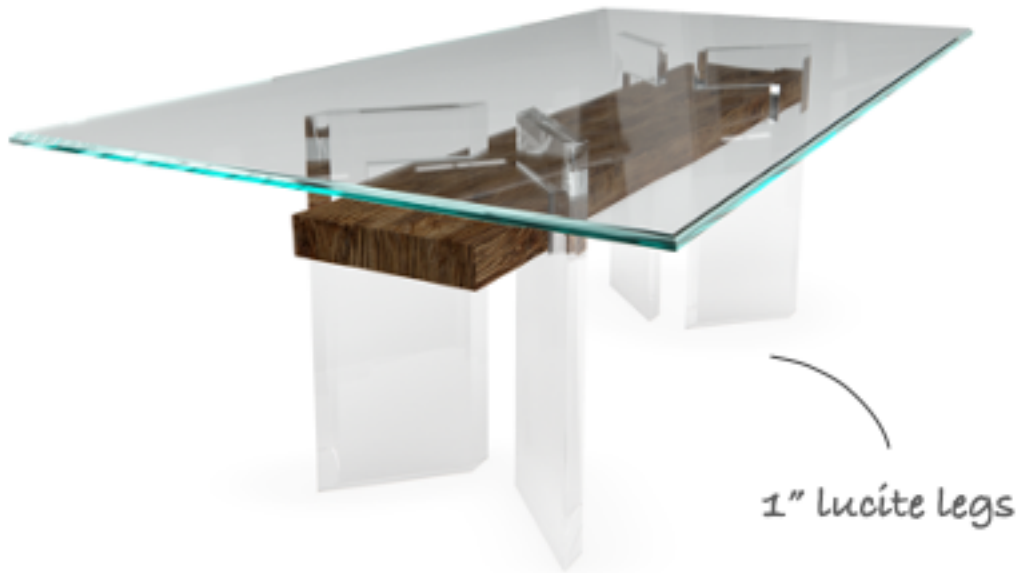

ORGANICCA

MATE DINING TABLE

MATE DINING TABLE

96"L x 48"W x 30"H
1" lucite legs
cedar solid wood slab

* custom sizes available

ORGANICCA

OrganiccaFurniture.com
yoko@zokagroup.com
adrian@zokagroup.com
www.zokagroup.com
@organicca | @zokagroup